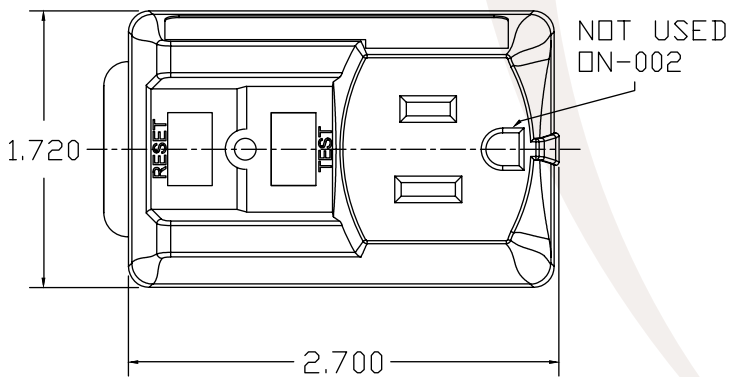

Southwire™

**BUILT FOR DURABILITY.
BUILT FOR RELIABILITY.
BUILT FOR WORK.™**

1-855-798-6657 | SOUTHWIRE.COM

©2023 Southwire Company, LLC. All rights reserved.
*Registered Trademark & ™Trademark of Southwire Company, LLC.