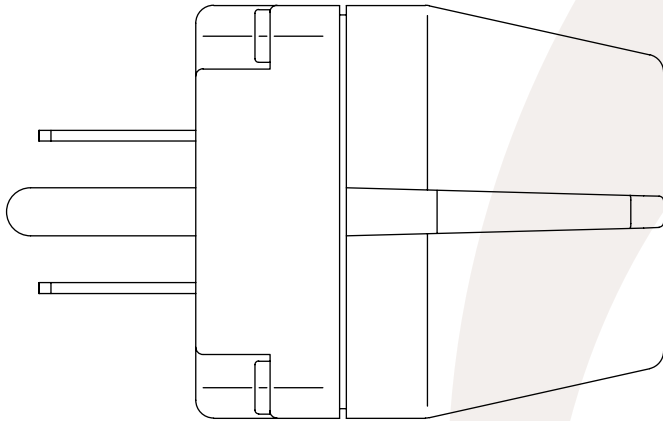

Southwire™

**BUILT FOR DURABILITY.
BUILT FOR RELIABILITY.
BUILT FOR WORK.™**

1-855-798-6657 | SOUTHWIRE.COM

©2023 Southwire Company, LLC. All rights reserved.
*Registered Trademark & ™Trademark of Southwire Company, LLC.