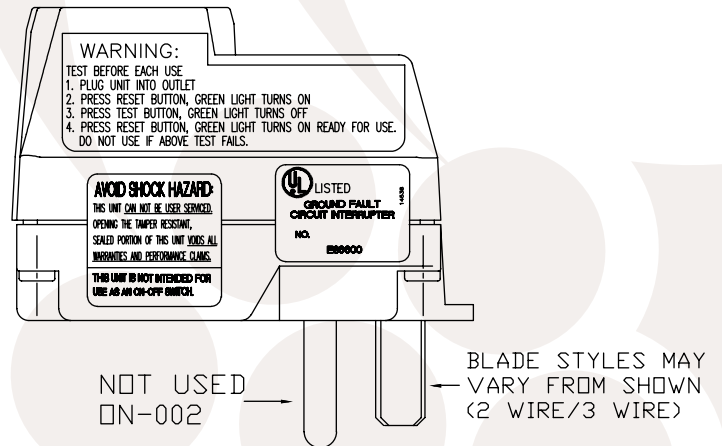

Southwire™

**BUILT FOR DURABILITY.
BUILT FOR RELIABILITY.
BUILT FOR WORK.™**

1-855-798-6657 | SOUTHWIRE.COM

©2023 Southwire Company, LLC. All rights reserved.
*Registered Trademark & ™Trademark of Southwire Company, LLC.