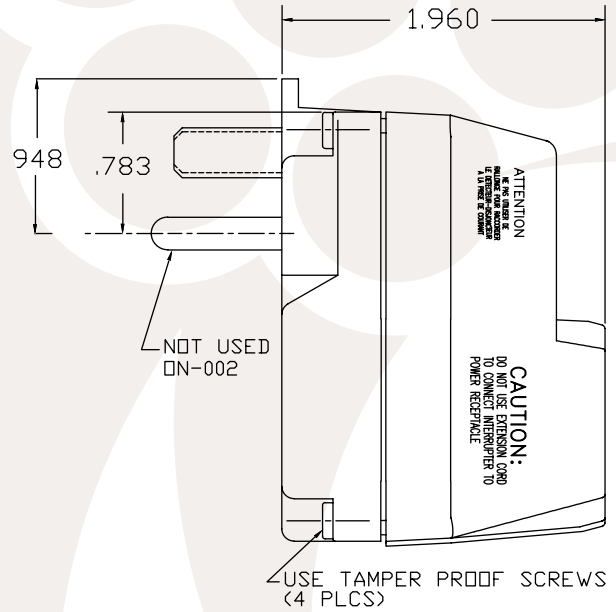

Southwire™

**BUILT FOR DURABILITY.
BUILT FOR RELIABILITY.
BUILT FOR WORK.™**

1-855-798-6657 | SOUTHWIRE.COM

©2023 Southwire Company, LLC. All rights reserved.
*Registered Trademark & ™Trademark of Southwire Company, LLC.