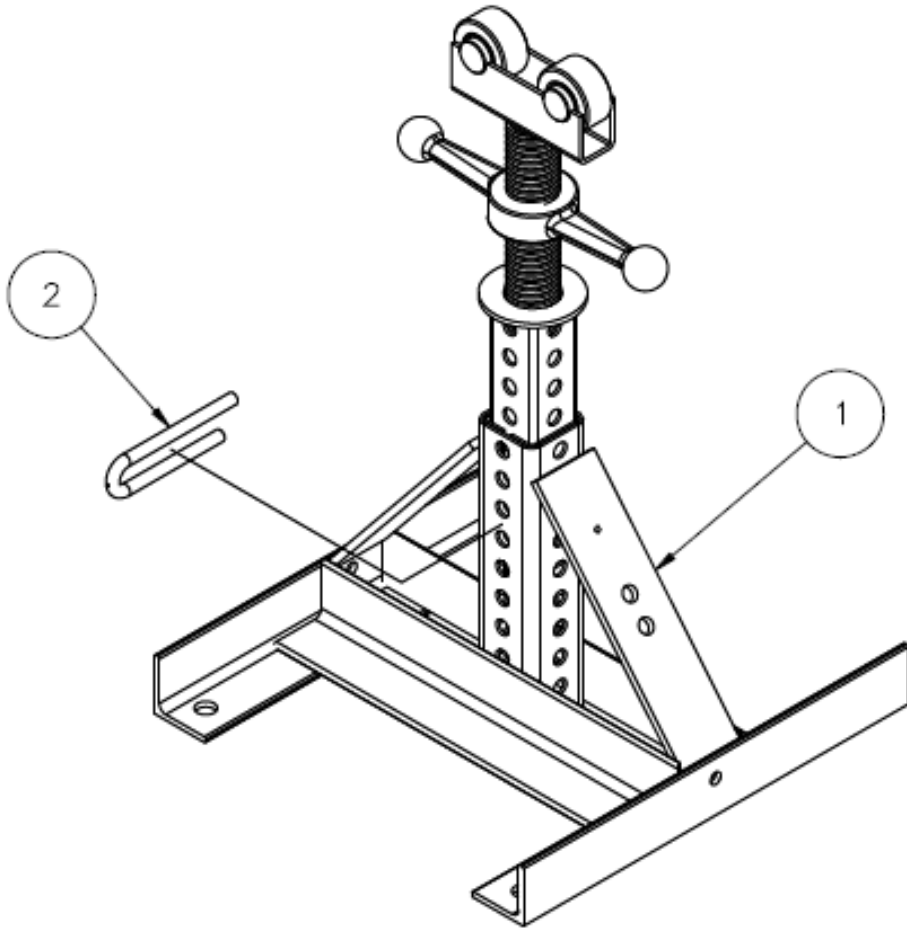

REEL MAC™ ASST. 60 PARTS

780941 - REEL JACK ASSY. 60

Item	Part No.	Description	Qty
1	780938	REEL JACK ASSY, 60	1
2	780879	PIN ASSEMBLY	1

REEL MAC™ ASST. 70 PARTS

Item	Part No.	Description	Qty
1	780939	REEL JACK ASSY, 70	1
2	780877	PIN ASSEMBLY	2

REEL MAC™ ASSY. 80 PARTS

Item	Part No.	Description	Qty
1	780364	BEARING ASSY. HD RJ	1
2	780961	SHAFT WELDMENT HD RJ	1
3	780968	RATCHET NUT, RIGID	1
4	780957	ROLLER HEAD ASSY. HD RJ	1
5	776091	RETAINING RING 5100-362	2
6	779502	RATHCET & HANDLE, RIGID	1