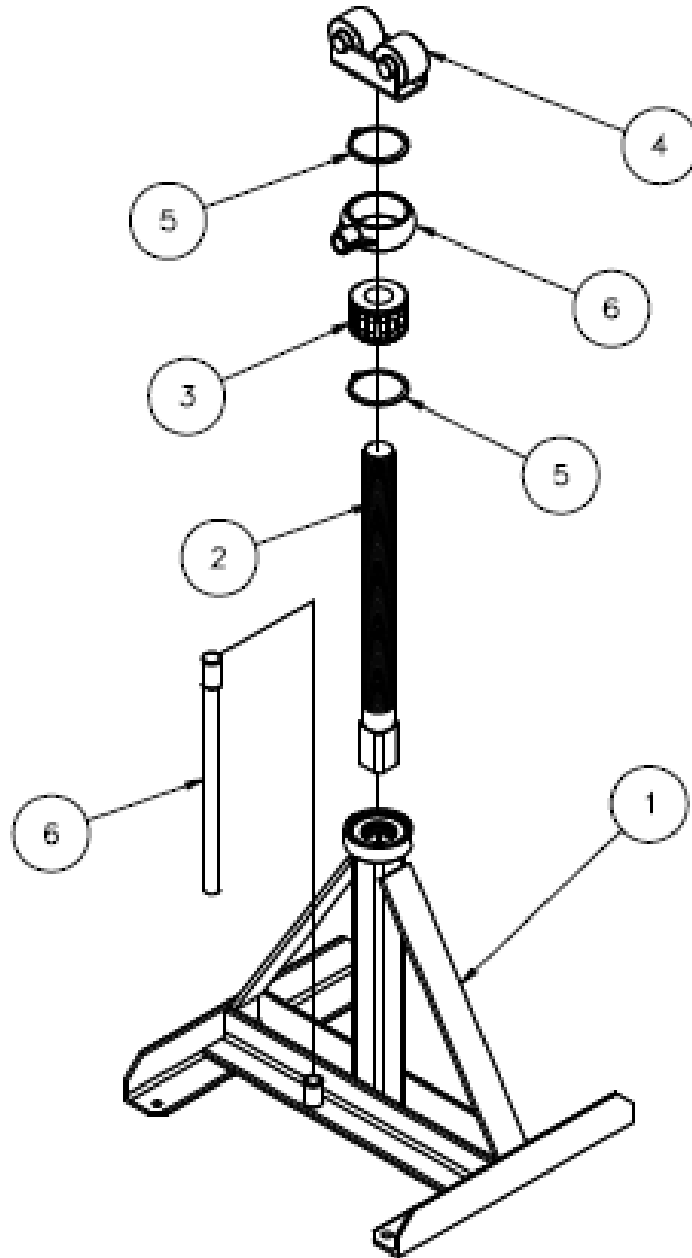

REEL MAC™ ASST. 60 PARTS

780941 - REEL JACK ASSY. 60

Item	Part No.	Description	Qty
1	780938	REEL JACK ASSY, 60	1
2	780879	PIN ASSEMBLY	1

REEL MAC™ ASST. 70 PARTS

Item	Part No.	Description	Qty
1	780939	REEL JACK ASSY, 70	1
2	780877	PIN ASSEMBLY	2

REEL MAC™ ASSY. 80 PARTS

Item	Part No.	Description	Qty
1	780364	BEARING ASSY. HD RJ	1
2	780961	SHAFT WELDMENT HD RJ	1
3	780968	RATCHET NUT, RIGID	1
4	780957	ROLLER HEAD ASSY. HD RJ	1
5	776091	RETAINING RING 5100-362	2
6	779502	RATHCET & HANDLE, RIGID	1