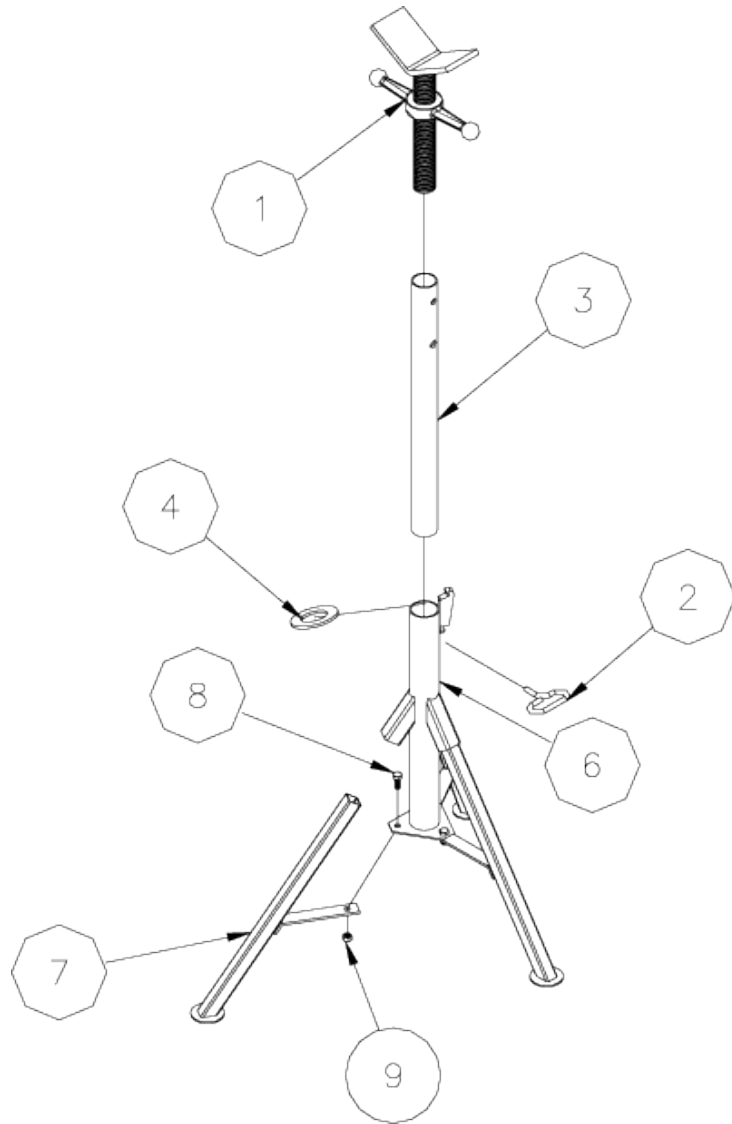

HI HEAVY DUTY JACK PARTS

Item	Part No.	Description	Qty
1	780518	VEE HD ASSY., B-16F	1
2	780552	SETSCREW C-110W	1
3	780424	HI ID BBL PLN 20.5"LG.	1
4	780510	LOCKWASHER J-20A	1
5	780511	BASE WLDM'T, HD HI-JACK J15HF (SHOWN DISASSEMBLED)	1
6	780578-KD	BARRELL WELDMENT HI HD	1
7	780675-KD	LEG WELDMENT, KNOCK DOWN JACK	3
8	771106	SCREW, HHC 3/8-16 X 7/8"	3
9	772355	NUT, INSERT LOCK 3/8-16	3

LO HEAVY DUTY JACK PARTS

Item	Part No.	Description	Qty
1	780520	BASE WLDMT, HD LO JACK J15LF	1
2	780552	SETSCREW C-110W	1
3	780510	LOCKWASHER J-20A	1
4	780422	LO ID BBL PLN 14.5"LG.	1
5	780518	VEE HD ASSY., B-16F	1

ROLLER HEAD W/STEEL OR ALUMINUM WHEEL (780514 & 780517)

Item	Part No.	Description	Qty
1	780233	RLR HD. WLDMT W/ADJ SCREW	1
2	780509	ROLLER WHEEL "SS"	2
2	780568	ROLLER WHEEL , 1-PC PM	2
3	775031	BUSH, BZ 3/8 X 5/8 X 1-3/4"	2
4	771101	SCREW, HHC 3/8 - 16 X 2-3/4"	2
5	772355	NUT, INSERT LOCK 3/8-16	2

ROLLER HEAD W/RUBBER WHEELS (780499)

Item	Part No.	Description	Qty
1	780233	RLR HD. WLDMT W/ADJ SCREW	1
2	780507	RUBBER WHEEL W/BUSHINGS AD-9R	2
3	771101	SCREW, HHC 3/8 - 16 X 2-3/4"	2
4	772355	NUT, INSERT LOCK 3/8-16	2