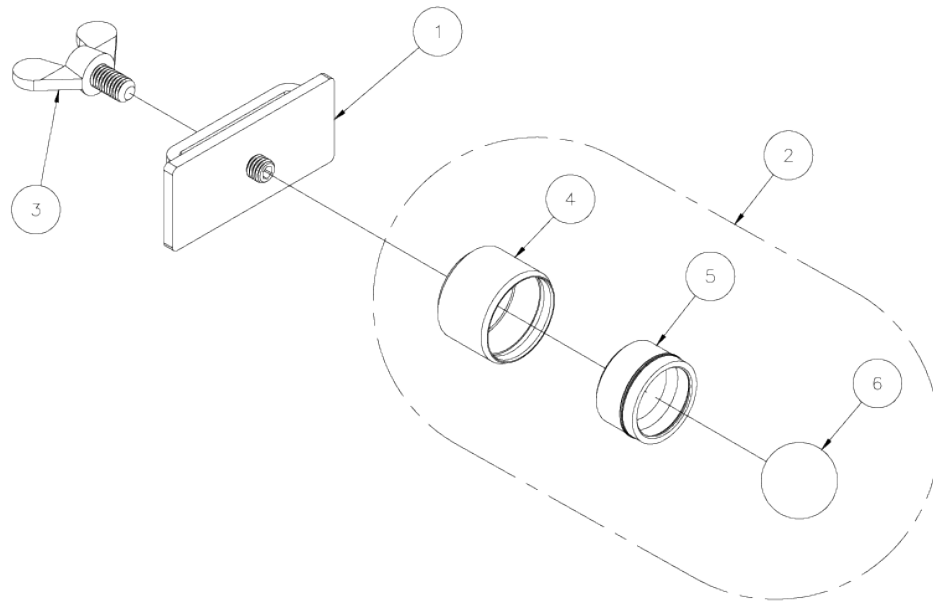

HEAVY DUTY JACK PLUS PARTS (780326)

Item	Part No.	Description	Qty
1	780511	BASE WLDM'T, HD HI-JACK J15HF	1
2	780510	LOCKWASHER J-20A	1
3	780424	HI ID BBL PLN 20.5"LG.	1
4	780552	SETSCREW C-110W	1
5	780918	VEE HEAD ASSY, RIBBED HD	1

SS SLEEVE KIT (780502)

Item	Part No.	Description	Qty
1	780504	SS FORMED VEE 780504 - SS FORMED VEE	1
2	771028	SCREW, HHC 1/4-20 X 3-1/2"	2
3	776023	NUT, WING 1/4-20 COLD FORGED	2

BALL TRANSFER HEAD (780274 & 780551)

Item	Part No.	Description	Qty
1	780555	BALL TRANS HD WLDMT (JACK)	2
2	780271	BALL CASTER ASSEMBLY	2
2	780273	BALL CASTER ASSEMBLY, "SS"	2
3	780286	WING SCREW WELDMENT 3/4" LG	2
4	780267	SOCKET, BALL CASTER	2
5	780276	BEARING POCKET, BALL CASTER	2
6	779019	BALL, STEEL 1-1/2" DIA.	2
6	779021	BALL, S.S. 1-1/2 DIA.	2

ROLLER HEAD W/STEEL OR ALUMINUM WHEEL (780514 & 780517)

Item	Part No.	Description	Qty
1	780233	RLR HD. WLDMT W/ADJ SCREW	1
2	780509	ROLLER WHEEL "SS"	2
2	780568	ROLLER WHEEL , 1-PC PM	2
3	775031	BUSH, BZ 3/8 X 5/8 X 1-3/4"	2
4	771101	SCREW, HHC 3/8 - 16 X 2-3/4"	2
5	772355	NUT, INSERT LOCK 3/8-16	2