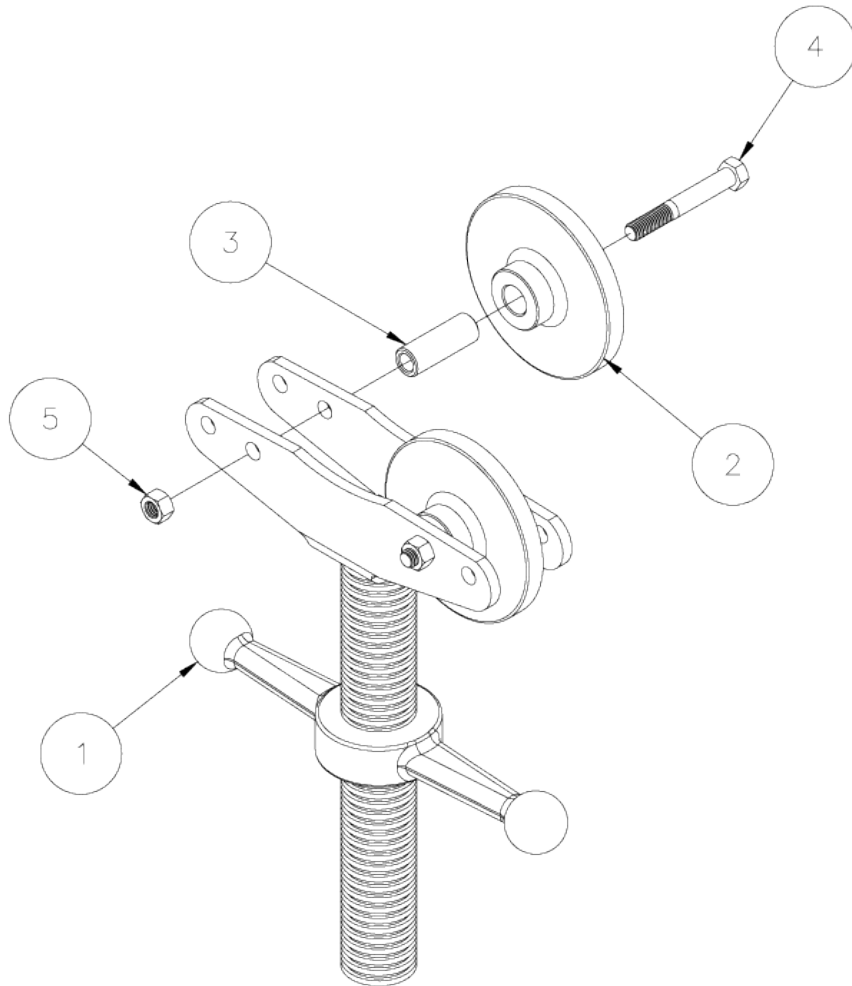

SS SLEEVE KIT (780502)

Item	Part No.	Description	Qty
1	780504	SS FORMED VEE 780504 - SS FORMED VEE	1
2	771028	SCREW, HHC 1/4-20 X 3-1/2"	2
3	776023	NUT, WING 1/4-20 COLD FORGED	2

BALL TRANSFER HEAD (780274 & 780551)

Item	Part No.	Description	Qty
1	780555	BALL TRANS HD WLDMT (JACK)	2
2	780271	BALL CASTER ASSEMBLY	2
2	780273	BALL CASTER ASSEMBLY, "SS"	2
3	780286	WING SCREW WELDMENT 3/4" LG	2
4	780267	SOCKET, BALL CASTER	2
5	780276	BEARING POCKET, BALL CASTER	2
6	779019	BALL, STEEL 1-1/2" DIA.	2
6	779021	BALL, S.S. 1-1/2 DIA.	2

ROLLER HEAD W/STEEL OR ALUMINUM WHEEL (780514 & 780517)

Item	Part No.	Description	Qty
1	780233	RLR HD. WLDMT W/ADJ SCREW	1
2	780509	ROLLER WHEEL "SS"	2
2	780568	ROLLER WHEEL , 1-PC PM	2
3	775031	BUSH, BZ 3/8 X 5/8 X 1-3/4"	2
4	771101	SCREW, HHC 3/8 - 16 X 2-3/4"	2
5	772355	NUT, INSERT LOCK 3/8-16	2

ROLLER HEAD W/RUBBER WHEELS (780499)

Item	Part No.	Description	Qty
1	780233	RLR HD. WLDMT W/ADJ SCREW	1
2	780507	RUBBER WHEEL W/BUSHINGS AD-9R	2
3	771101	SCREW, HHC 3/8 - 16 X 2-3/4"	2
4	772355	NUT, INSERT LOCK 3/8-16	2