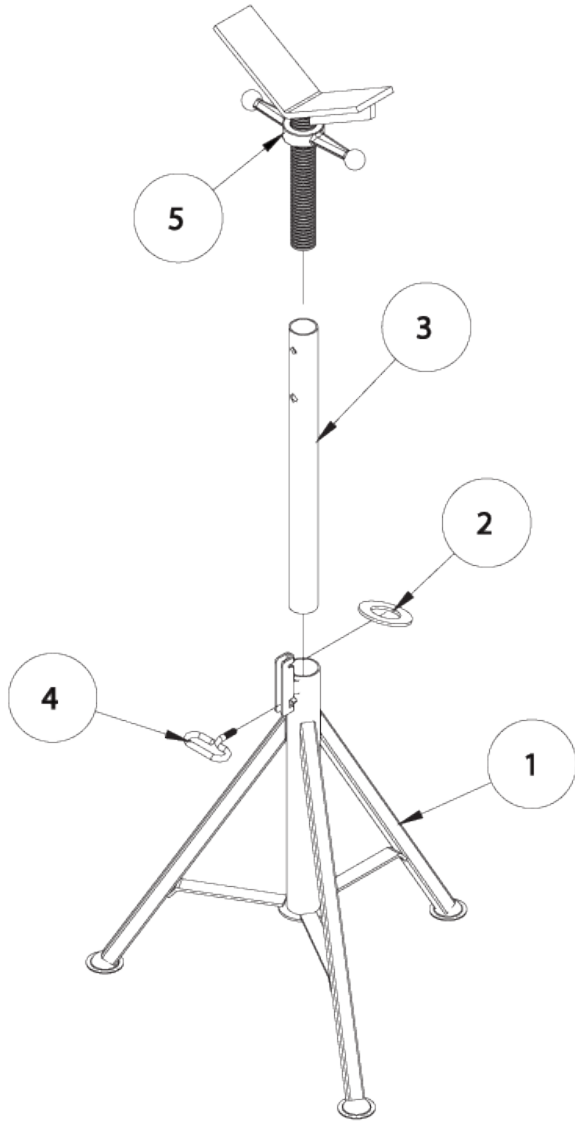

HEAVY DUTY JACK PLUS PARTS (780326)

Item	Part No.	Description	Qty
1	780511	BASE WLDM'T, HD HI-JACK J15HF	1
2	780510	LOCKWASHER J-20A	1
3	780424	HI ID BBL PLN 20.5"LG.	1
4	780552	SETSCREW C-110W	1
5	780918	VEE HEAD ASSY, RIBBED HD	1