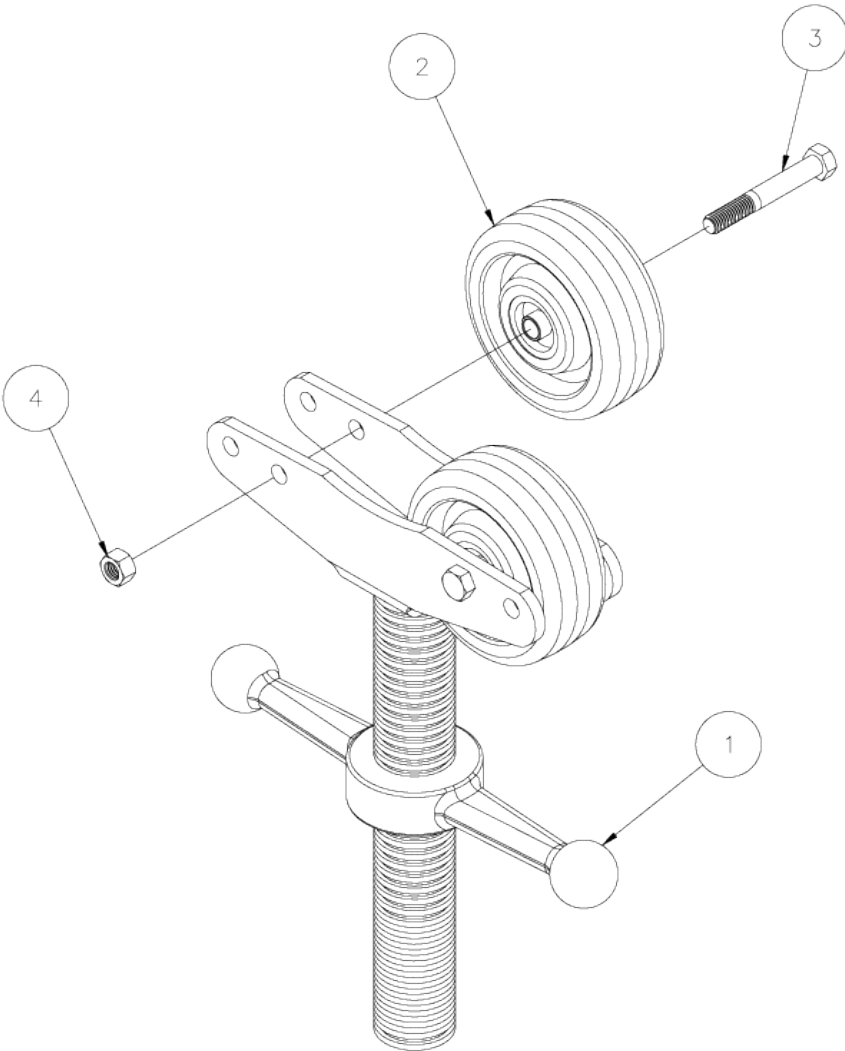

SS SLEEVE KIT (780502)

Item	Part No.	Description	Qty
1	780504	SS FORMED VEE 780504 - SS FORMED VEE	1
2	771028	SCREW, HHC 1/4-20 X 3-1/2"	2
3	776023	NUT, WING 1/4-20 COLD FORGED	2

BALL TRANSFER HEAD (780274 & 780551)

Item	Part No.	Description	Qty
1	780555	BALL TRANS HD WLDMT (JACK)	2
2	780271	BALL CASTER ASSEMBLY	2
2	780273	BALL CASTER ASSEMBLY, "SS"	2
3	780286	WING SCREW WELDMENT 3/4" LG	2
4	780267	SOCKET, BALL CASTER	2
5	780276	BEARING POCKET, BALL CASTER	2
6	779019	BALL, STEEL 1-1/2" DIA.	2
6	779021	BALL, S.S. 1-1/2 DIA.	2

ROLLER HEAD W/STEEL OR ALUMINUM WHEEL (780514 & 780517)

Item	Part No.	Description	Qty
1	780233	RLR HD. WLDMT W/ADJ SCREW	1
2	780509	ROLLER WHEEL "SS"	2
2	780568	ROLLER WHEEL , 1-PC PM	2
3	775031	BUSH, BZ 3/8 X 5/8 X 1-3/4"	2
4	771101	SCREW, HHC 3/8 - 16 X 2-3/4"	2
5	772355	NUT, INSERT LOCK 3/8-16	2

ROLLER HEAD W/RUBBER WHEELS (780499)

Item	Part No.	Description	Qty
1	780233	RLR HD. WLDMT W/ADJ SCREW	1
2	780507	RUBBER WHEEL W/BUSHINGS AD-9R	2
3	771101	SCREW, HHC 3/8 - 16 X 2-3/4"	2
4	772355	NUT, INSERT LOCK 3/8-16	2