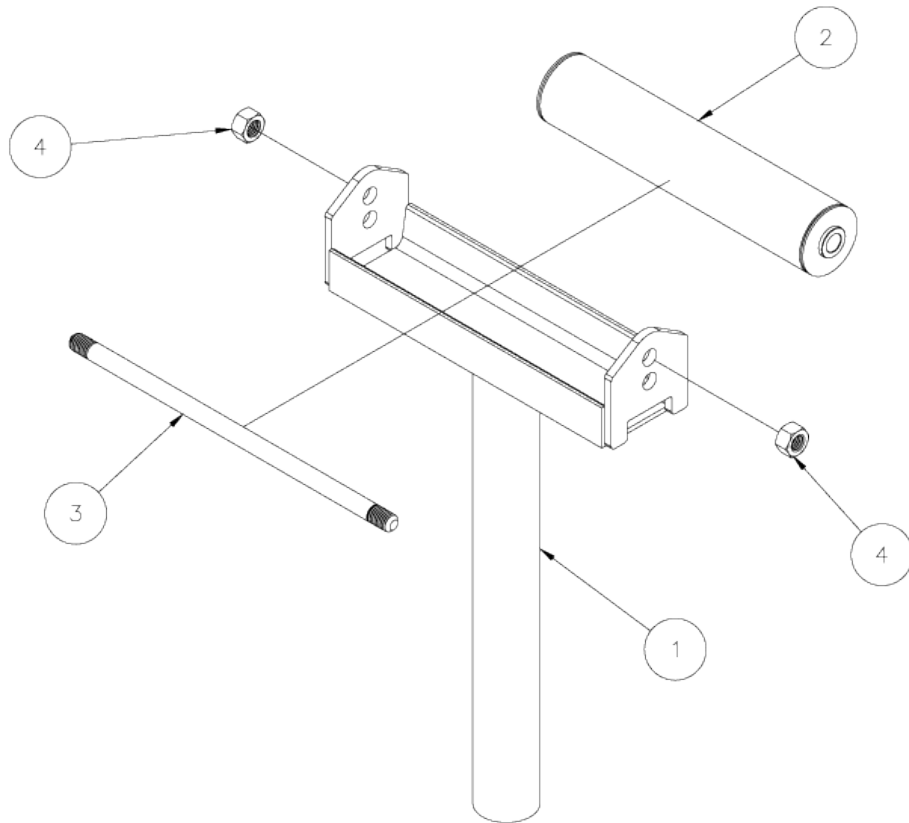

Item	Part No.	Description	Qty
1	780555	BALL TRANS HD WLDMT (JACK)	2
2	780271	BALL CASTER ASSEMBLY	2
2	780273	BALL CASTER ASSEMBLY, "SS"	2
3	780286	WING SCREW WELDMENT 3/4" LG	2
4	780267	SOCKET, BALL CASTER	2
5	780276	BEARING POCKET, BALL CASTER	2
6	779019	BALL, STEEL 1-1/2" DIA.	2
6	779021	BALL, S.S. 1-1/2 DIA.	2

ROLLER HEAD W/STEEL OR ALUMINUM WHEEL (780514 & 780517)

Item	Part No.	Description	Qty
1	780233	RLR HD. WLDMT W/ADJ SCREW	1
2	780509	ROLLER WHEEL "SS"	2
2	780568	ROLLER WHEEL , 1-PC PM	2
3	775031	BUSH, BZ 3/8 X 5/8 X 1-3/4"	2
4	771101	SCREW, HHC 3/8 - 16 X 2-3/4"	2
5	772355	NUT, INSERT LOCK 3/8-16	2

ROLLER HEAD W/RUBBER WHEELS (780499)

Item	Part No.	Description	Qty
1	780233	RLR HD. WLDMT W/ADJ SCREW	1
2	780507	RUBBER WHEEL W/BUSHINGS AD-9R	2
3	771101	SCREW, HHC 3/8 - 16 X 2-3/4"	2
4	772355	NUT, INSERT LOCK 3/8-16	2

BAR STOCK HEAD HI & LO JACKS (780519 & 780944)

Item	Part No.	Description	Qty
1	780945	BAR STOCK HD WELDMENT, LO	1
1	780582	BAR STOCK HD WELDMENT, HI	1
2	780585	ROLLER WLDMT W/BUSHINGS BSH	1
3	780588	ROLLER SHAFT BS-8	1
4	772357	NUT, INSERT LOCK 1/2-13	2