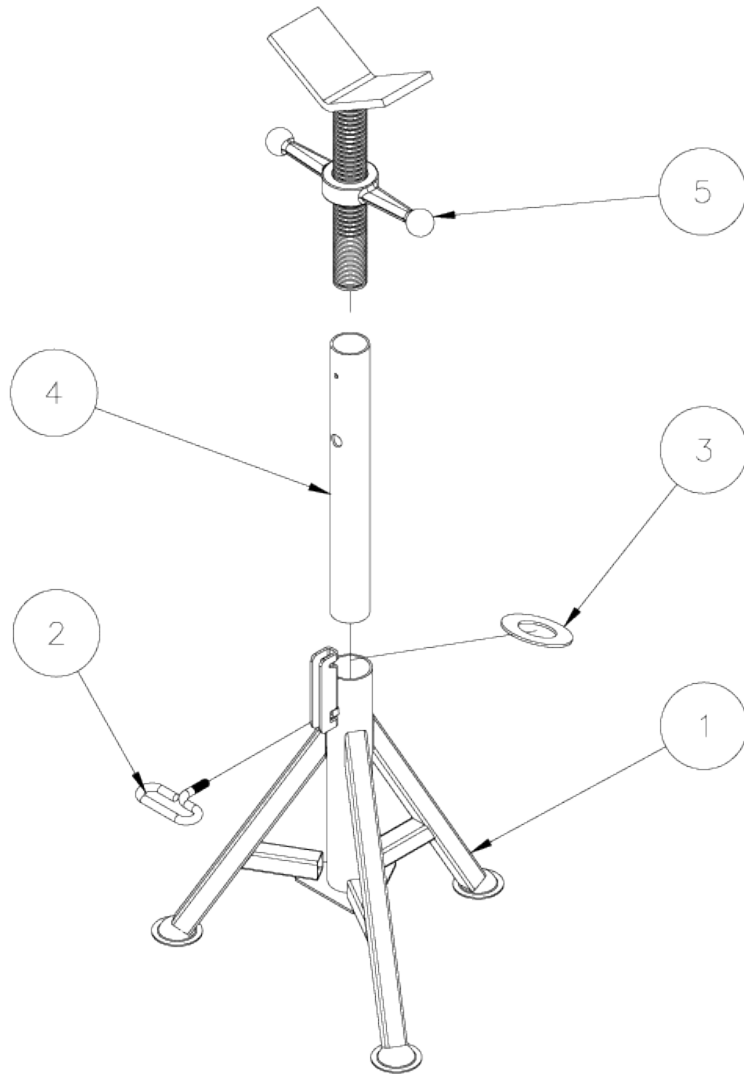

HI HEAVY DUTY JACK PARTS

Item	Part No.	Description	Qty
1	780518	VEE HD ASSY., B-16F	1
2	780552	SETSCREW C-110W	1
3	780424	HI ID BBL PLN 20.5"LG.	1
4	780510	LOCKWASHER J-20A	1
5	780511	BASE WLDM'T, HD HI-JACK J15HF (SHOWN DISASSEMBLED)	1
6	780578-KD	BARRELL WELDMENT HI HD	1
7	780675-KD	LEG WELDMENT, KNOCK DOWN JACK	3
8	771106	SCREW, HHC 3/8-16 X 7/8"	3
9	772355	NUT, INSERT LOCK 3/8-16	3

LO HEAVY DUTY JACK PARTS

Item	Part No.	Description	Qty
1	780520	BASE WLDMT, HD LO JACK J15LF	1
2	780552	SETSCREW C-110W	1
3	780510	LOCKWASHER J-20A	1
4	780422	LO ID BBL PLN 14.5"LG.	1
5	780518	VEE HD ASSY., B-16F	1

ROLLER HEAD W/STEEL OR ALUMINUM WHEEL (780514 & 780517)

Item	Part No.	Description	Qty
1	780233	RLR HD. WLDMT W/ADJ SCREW	1
2	780509	ROLLER WHEEL "SS"	2
2	780568	ROLLER WHEEL , 1-PC PM	2
3	775031	BUSH, BZ 3/8 X 5/8 X 1-3/4"	2
4	771101	SCREW, HHC 3/8 - 16 X 2-3/4"	2
5	772355	NUT, INSERT LOCK 3/8-16	2

ROLLER HEAD W/RUBBER WHEELS (780499)

Item	Part No.	Description	Qty
1	780233	RLR HD. WLDMT W/ADJ SCREW	1
2	780507	RUBBER WHEEL W/BUSHINGS AD-9R	2
3	771101	SCREW, HHC 3/8 - 16 X 2-3/4"	2
4	772355	NUT, INSERT LOCK 3/8-16	2