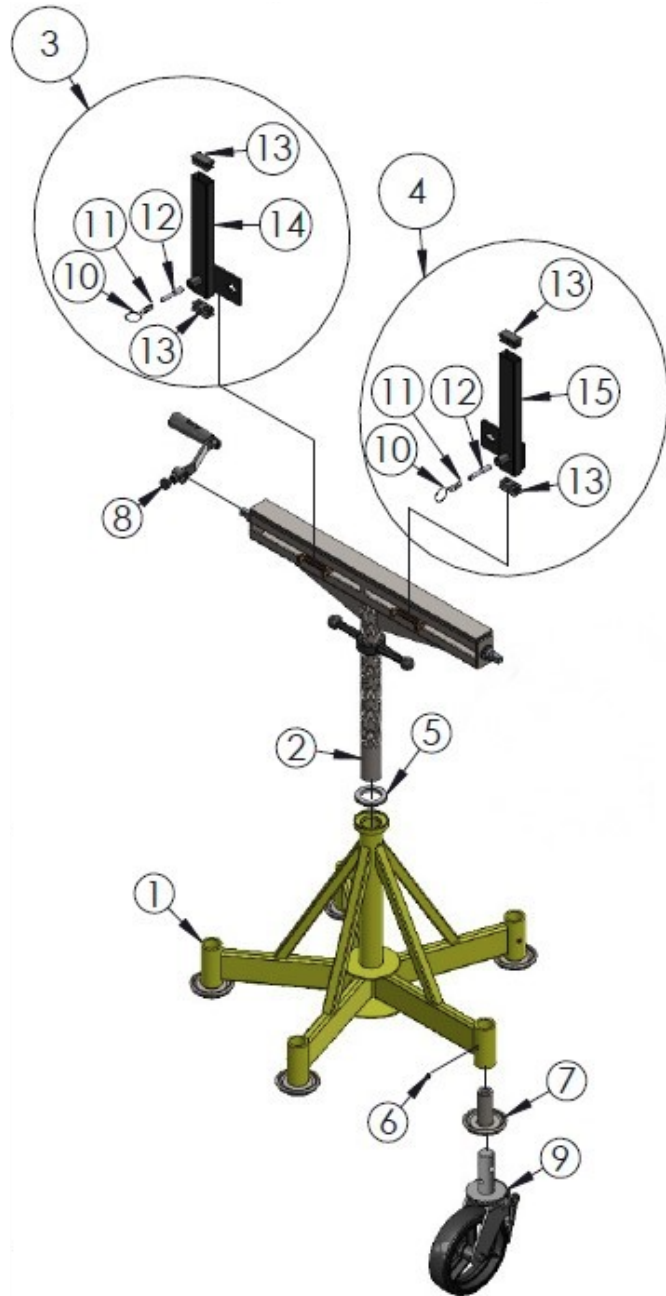

BEAM JAX™ (781485)

Item	Part No.	Description	Qty
1	781459	BASE WELDMENT, MAX-JAX (5 LEG)	1
2	781490	HEAD ASSEMBLY, BEAM JAX	1
3	781500	CLAMP, LEFT BEAM JAX	1
4	781501	CLAMP, RIGHT BEAM JAX	1
5	781425	THRUST WASHER (NEW)	1
6	771460	SCREW, SET 3/8-16 X 3/8 CUP PT	5
7	781396	MAX JAX LEVELING PAD	5
8	784185	WINCH HANDLE ASSEMBLY, BEAM JAX	2
9	779023	CASTER, STEEL WHEEL	5
10	775110	SPLIT-RING 1-1/4" NICK.PLTD.	2
11	774180	SPRING PLUNGER, 1/4" DIA	2
12	782510	PLUNGER	2
13	779930	CAP, 1 X 2 RECT. TUBE, BLK	4
14	781504	CLAMP ARM WELDMENT, LEFT	1
15	781505	CLAMP ARM WELDMENT, RIGHT	1