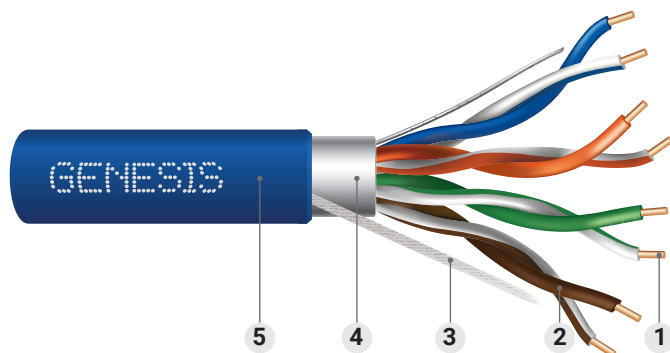

# -GENESIS-

Genesis Category 6+ Cables feature thicker conductors to more efficiently handle data and power for more complex voice and data networks, high-bandwidth PoE IP video surveillance, and more. The shielded design minimizes external interference and protects data transmission in noisy environments.

## Construction

- 1. Conductor:** Bare Copper conductors for excellent signal transmission and low voltage drop
- 2. Insulation:** Polypropylene or Polyethylene
- 3. Rip Cord:** Durable rip cord for efficient jacket stripping and removal
- 4. Shield:** Foil shield over all conductors
- 5. Jacket:** PVC  
Countdown® Length Markings for easy tracking of usage and remaining cable