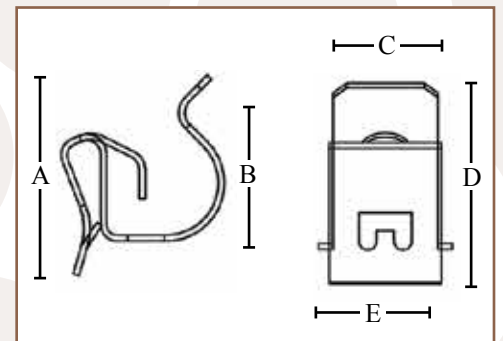

Southwire™

CABLE/CONDUIT SUPPORT

CABLE TO METAL STUD CLIP

APPLICATION

A quick and convenient solution to attach MC/AC cables to metal studs.

FEATURES

Supports 14-3 to 12-3 MC/AC cables
Easy no-tool installation

MATERIAL/FINISH

Spring Steel/GEOSEAL™

CERTIFICATIONS

UL Standard: UL 2239

449TZ

PART #	A	B	C	D	E	BOX QTY.
449TZ	.792"	.935"	.591"	1.13"	.63"	100

Rev. 0, 03/23

**BUILT FOR DURABILITY.
BUILT FOR RELIABILITY.
BUILT FOR WORK.™**