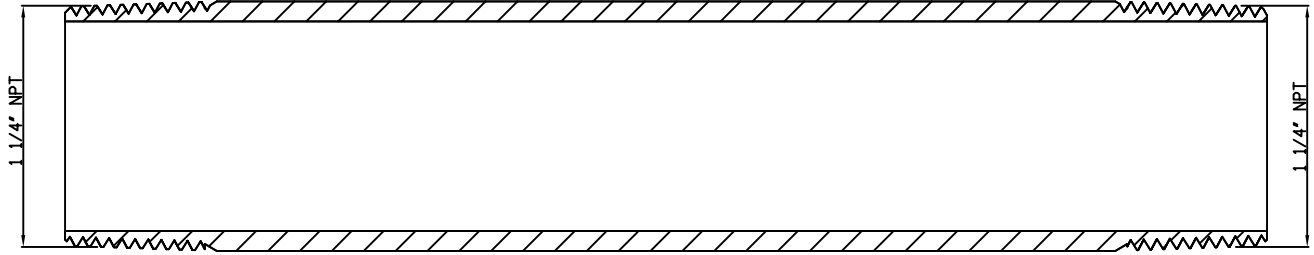

SIDES	BOTTOM
Material:Steel-(C1008-C1018) Galvanized	

VIEW A-A

DESCRIPTION
TRADE REFERENCE TERMS

STANDARD PACKING
5 PCS

TITLE		RIGID COND NIPPLE	
SIZE	DWG NO.		
A4	DS-RN-125800		
			REV A