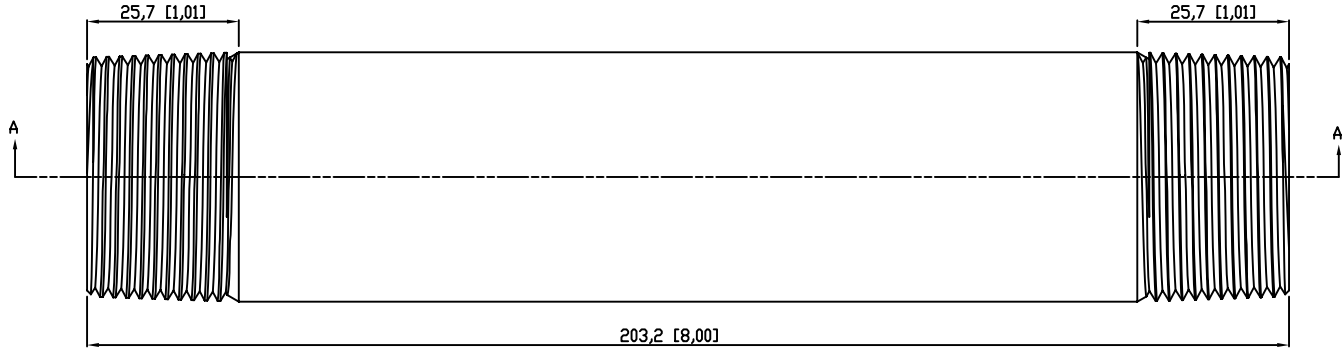

SIDES	BOTTOM
Material:Steel-(C1008-C1018) Galvanized	

VIEW A-A

DESCRIPTION
TRADE REFERENCE TERMS

STANDARD PACKING
5 PCS

TITLE		RIGID COND NIPPLE	
SIZE	DWG NO.		
A4	DS-RN-125800		
			REV A