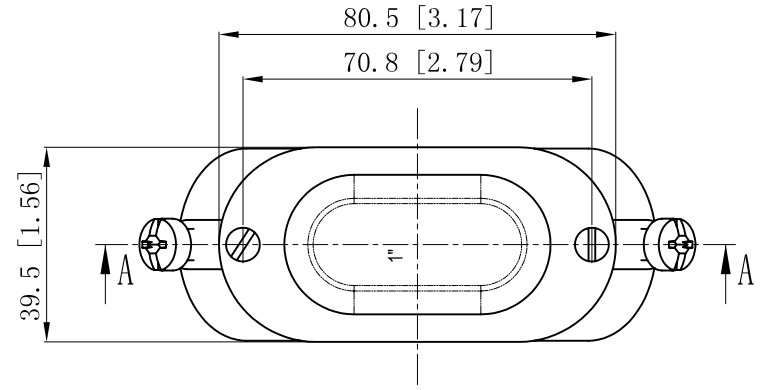

SIDES	BOTTOM
Material: #3 ZAMAK	
2 Pcs #8-32×5/16 screw install	
2 Pcs #1/4-20×1/2 screw install	

CUTAWAY VIEW A-A

DESCRIPTION
TRADE REFERENCE TERMS

STANDARD PACKING
10 PCS

This data sheet is for reference only .GARVIN INDUSTRIES reserves the right to make changes to the design without prior notice.

GARVIN INDUSTRIES		
TITLE RED PULL EIBOWS, 90°		
SIZE A4	DWG NO. PESS-100	REV
DATA SHEET		