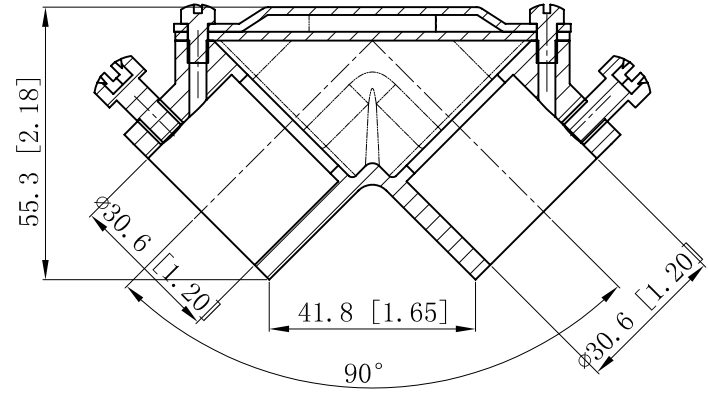

SIDES	BOTTOM
Material: #3 ZAMAK	
2 Pcs #8-32×5/16 screw install	
2 Pcs #1/4-20×1/2 screw install	

CUTAWAY VIEW A-A

DESCRIPTION
TRADE REFERENCE TERMS

STANDARD PACKING
10 PCS

This data sheet is for reference only .GARVIN INDUSTRIES reserves the right to make changes to the design without prior notice.

GARVIN INDUSTRIES		
TITLE RED PULL EIBOWS, 90°		
SIZE A4	DWG NO. PESS-100	REV
DATA SHEET		