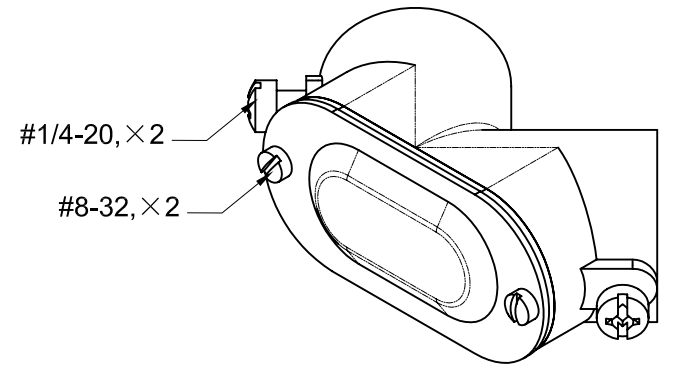

SIDES	BOTTOM
Material: #3 ZAMAK	
2 Pcs #8-32×5/16 screw install	
2 Pcs #1/4-20×1/2 screw install	

CUTAWAY VIEW A-A

DESCRIPTION
TRADE REFERENCE TERMS

STANDARD PACKING
10 PCS

This data sheet is for reference only .GARVIN INDUSTRIES reserves the right to make changes to the design without prior notice.

GARVIN INDUSTRIES		
TITLE RED PULL EIBOWS, 90°		
SIZE A4	DWG NO. PESS-100	REV
DATA SHEET		