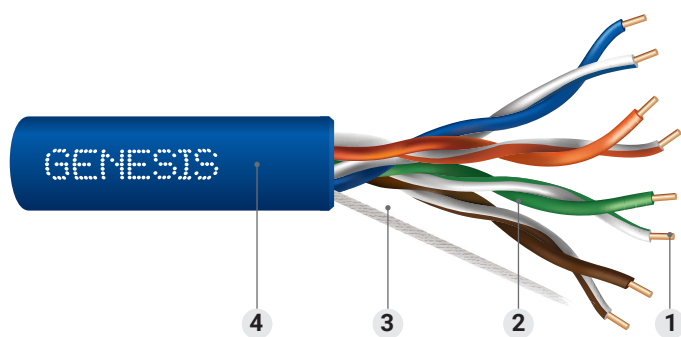

Category 5e Cable Riser

-GENESIS-

Genesis Category 5e Cables offer the ideal choice for basic voice and data networks in residential and light commercial buildings.

Construction

- 1. Conductor:** Bare Copper conductors for excellent signal transmission and low voltage drop
- 2. Insulation:** Polypropylene or Polyethylene
- 3. Rip Cord:** Durable rip cord for efficient jacket stripping and removal
- 4. Jacket:** PVC
Countdown® Length Markings for easy tracking of usage and remaining cable

Applications

Installed in a metal raceway that complies with 300.22(B)

Supported by solid bottom metal cable trays with solid metal covers

In risers

Within buildings in other than air-handling spaces and risers

Exposed to sunlight

Specifications

UL 1666 – Riser Rated

UL 444 – Communication Cables, Type CMR

Sunlight Resistant Rated

REACH/RoHS Compliant

TIA-568.2-D Category 5e

Rated for 300 Volts