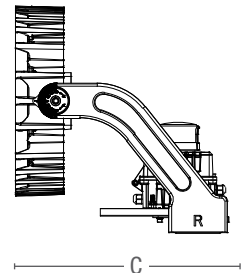

Job Name/Title: _____

Model #: _____

Fixture Type: _____

LED SPORTS LIGHT

POWER SELECTABLE

DIMENSIONS | WEIGHT

MODEL #	A (IN)	B (IN)	C (IN)	WEIGHT (LBS.)	PALLET QUANTITY (PCS)* 48" x 40" x 60"
SP-500PS-50K	17.3	17.6	16.5	32.8	12PCS
SP-500PS-50K-HV	17.3	17.6	16.5	32.8	12PCS
SP-750PS-50K	21.8	21.3	19.5	48.1	6PCS
SP-750PS-50K-HV	21.8	21.3	19.5	48.1	6PCS
SP-1200PS-50K	24.6	22.5	21.3	47.6	3PCS
SP-1200PS-50K-HV	24.6	22.5	21.3	47.6	3PCS

*pallet qty's may vary

SP-SFMOUNT-500
SP-SFMOUNT-750
SP-SFMOUNT-1200

SP-SHIELD-500
SP-SHIELD-750
SP-SHIELD-1200

SP-EXTCORD-35FT
SP-EXTCORD-65FT

SP-LASERPOINTER

120-277V TWIST-LOCK
PHOTOCELL

480V TWIST-LOCK
PHOTOCELL