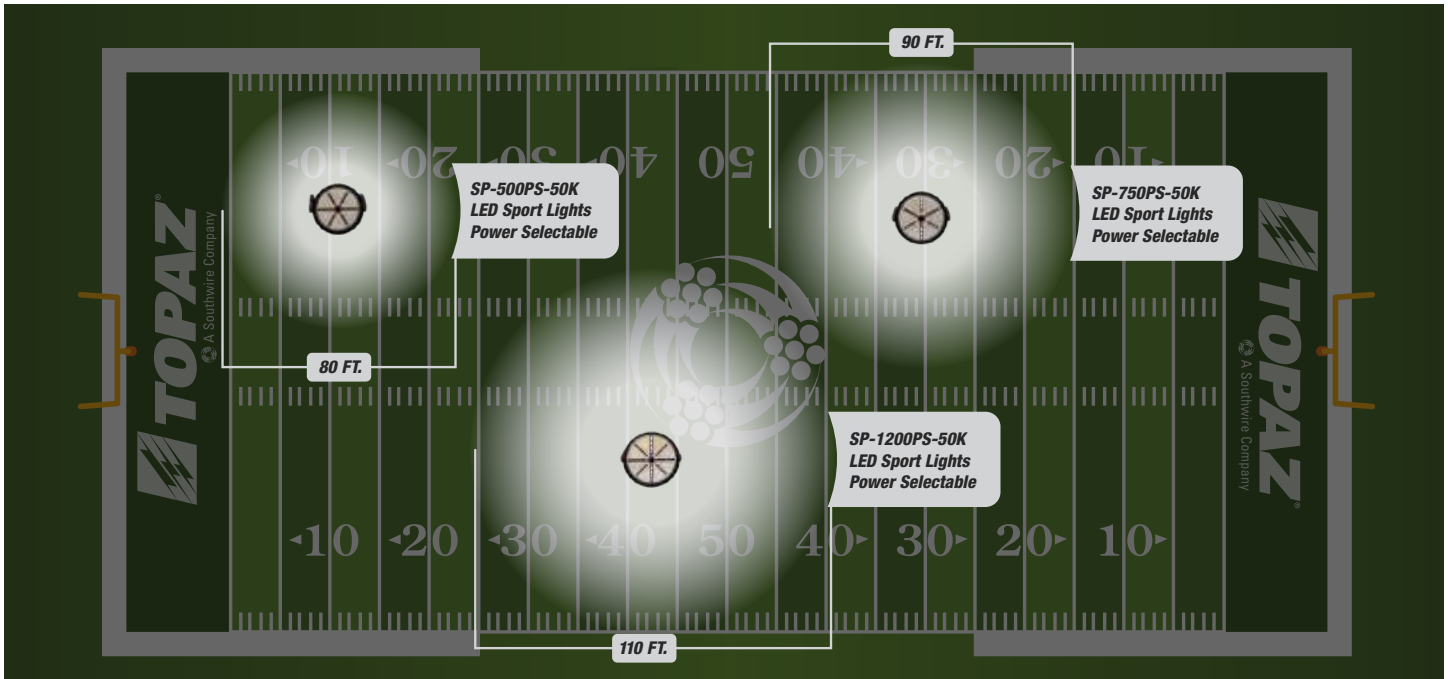

LED SPORTS LIGHT

POWER SELECTABLE

ENERGY SAVINGS *Based on 12 hours/day and $0.11/kWh*

MODEL #	LED WATTAGE	REPLACEMENT WATTAGE	WATTS SAVED	YEARLY SAVINGS	5 YEAR SAVINGS
SP-500PS-50K SP-500PS-50K-HV	500W	2000W	3,285,000	$985.50	$4,927.50
SP-750PS-50K SP-750PS-50K-HV	750W	3000W	4,927,500	$1,478.25	$7,391.25
SP-1200PS-50K SP-1200PS-50K-HV	1200W	4800W	7,884,000	$2,365.20	$11,826.00

* based on 6 hours daily usage at max wattage output

DLC INFORMATION

MODEL #	DLC I.D.	DLC CLASSIFICATION	DLC PRIMARY USE
SP-500PS-50K	S-QB7P0D	PREMIUM	ARCHITECTURAL FLOOD AND SPOT LUMINAIRES
SP-500PS-50K-HV	S-XH19UK		
SP-750PS-50K	S-4FPH9D		

MODEL #	DLC I.D.	DLC CLASSIFICATION	DLC PRIMARY USE
SP-750PS-50K-HV	S-8PIOMN	PREMIUM	ARCHITECTURAL FLOOD AND SPOT LUMINAIRES
SP-1200PS-50K	S-RPY4LC		
SP-1200PS-50K-HV	S-WP4P01Z		

**BUILT FOR DURABILITY.
BUILT FOR RELIABILITY.
BUILT FOR WORK.™**

800-666-2852 | TOPAZ-USA.COM

©2024 Southwire Company, LLC. All rights reserved.
*Registered Trademark & ™Trademark of Southwire Company, LLC.