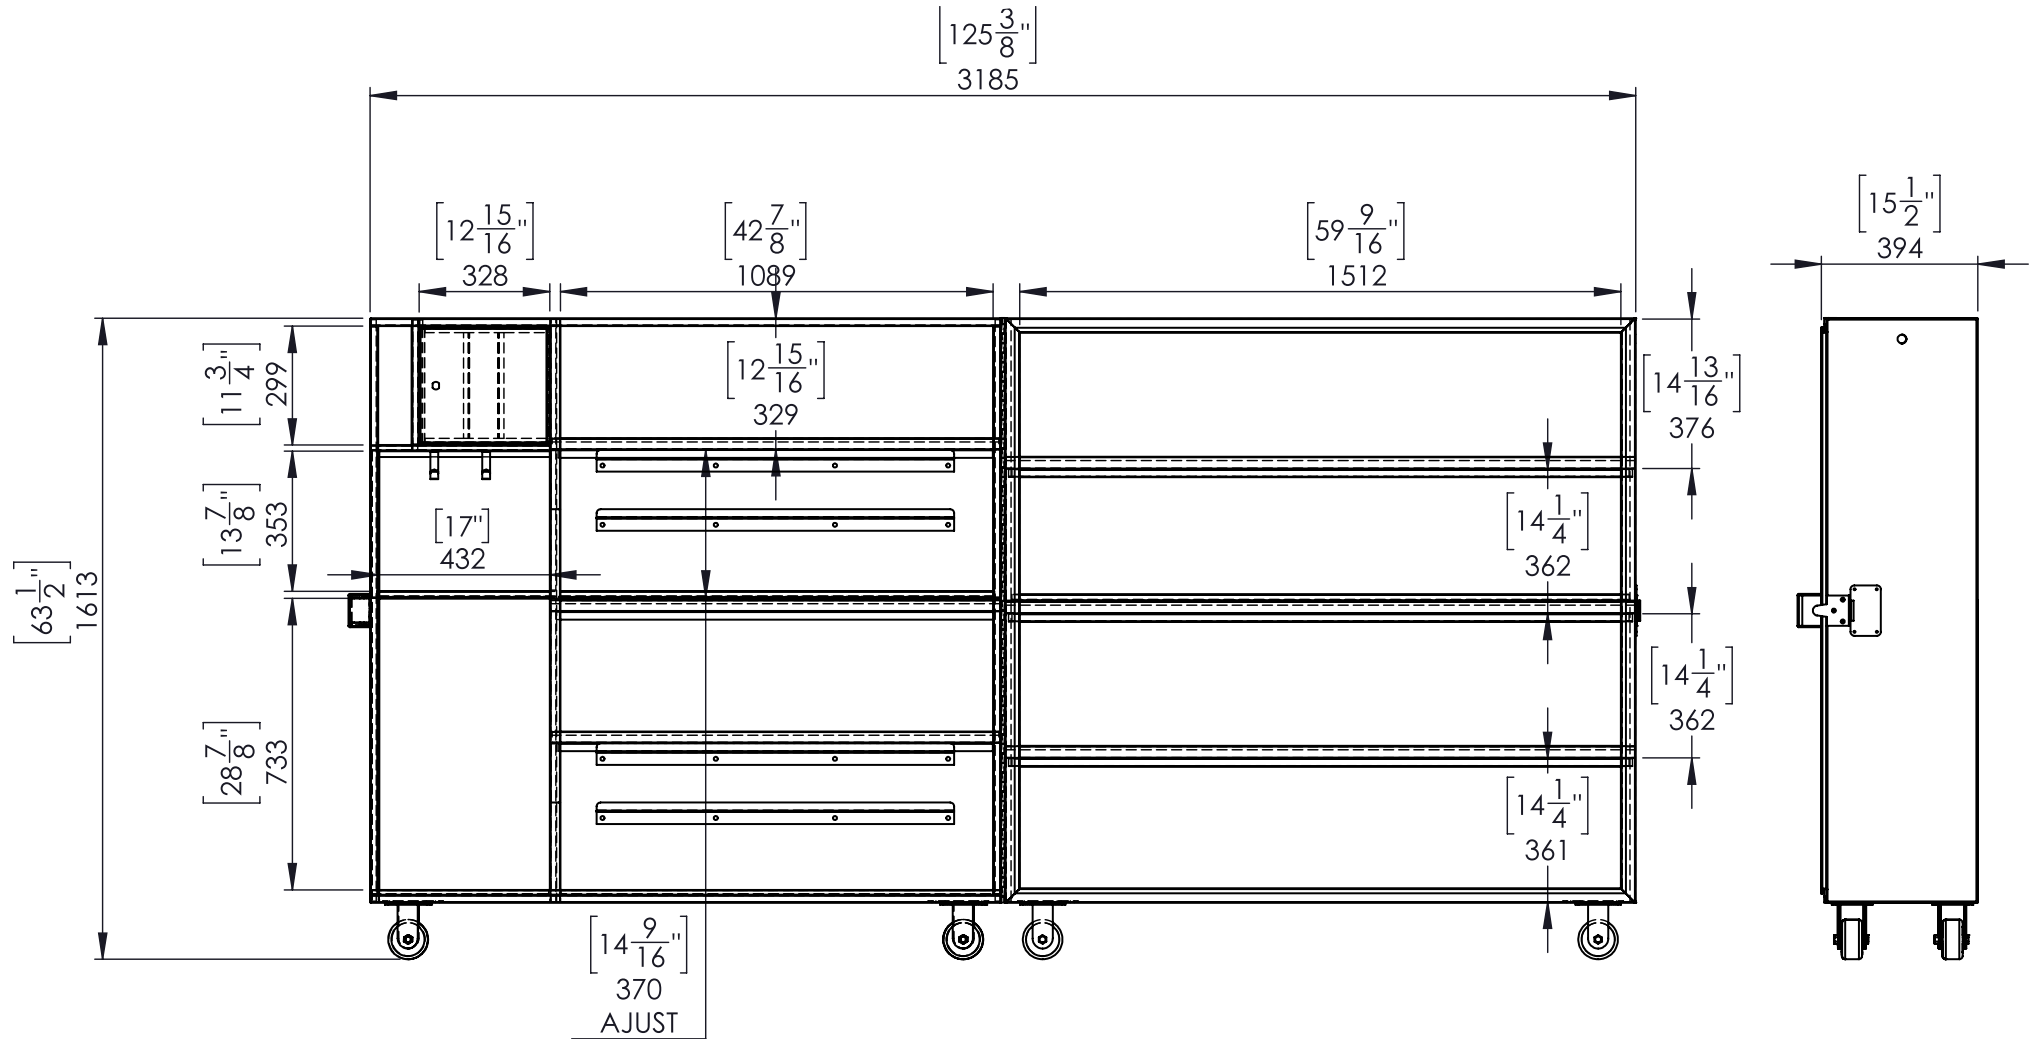

BI-FOLD CABINET - CB603065 (59822701)

OUTER DIMENSIONS

BI-FOLD CABINET - CB603065 (59822701)

INNER DIMENSIONS

BI-FOLD CABINET - CB603065 (59822701)

Item	Part No.	Description	Qty
1	779008	6" Swivel Casters	4
1	779009	6" Rigid Casters	4