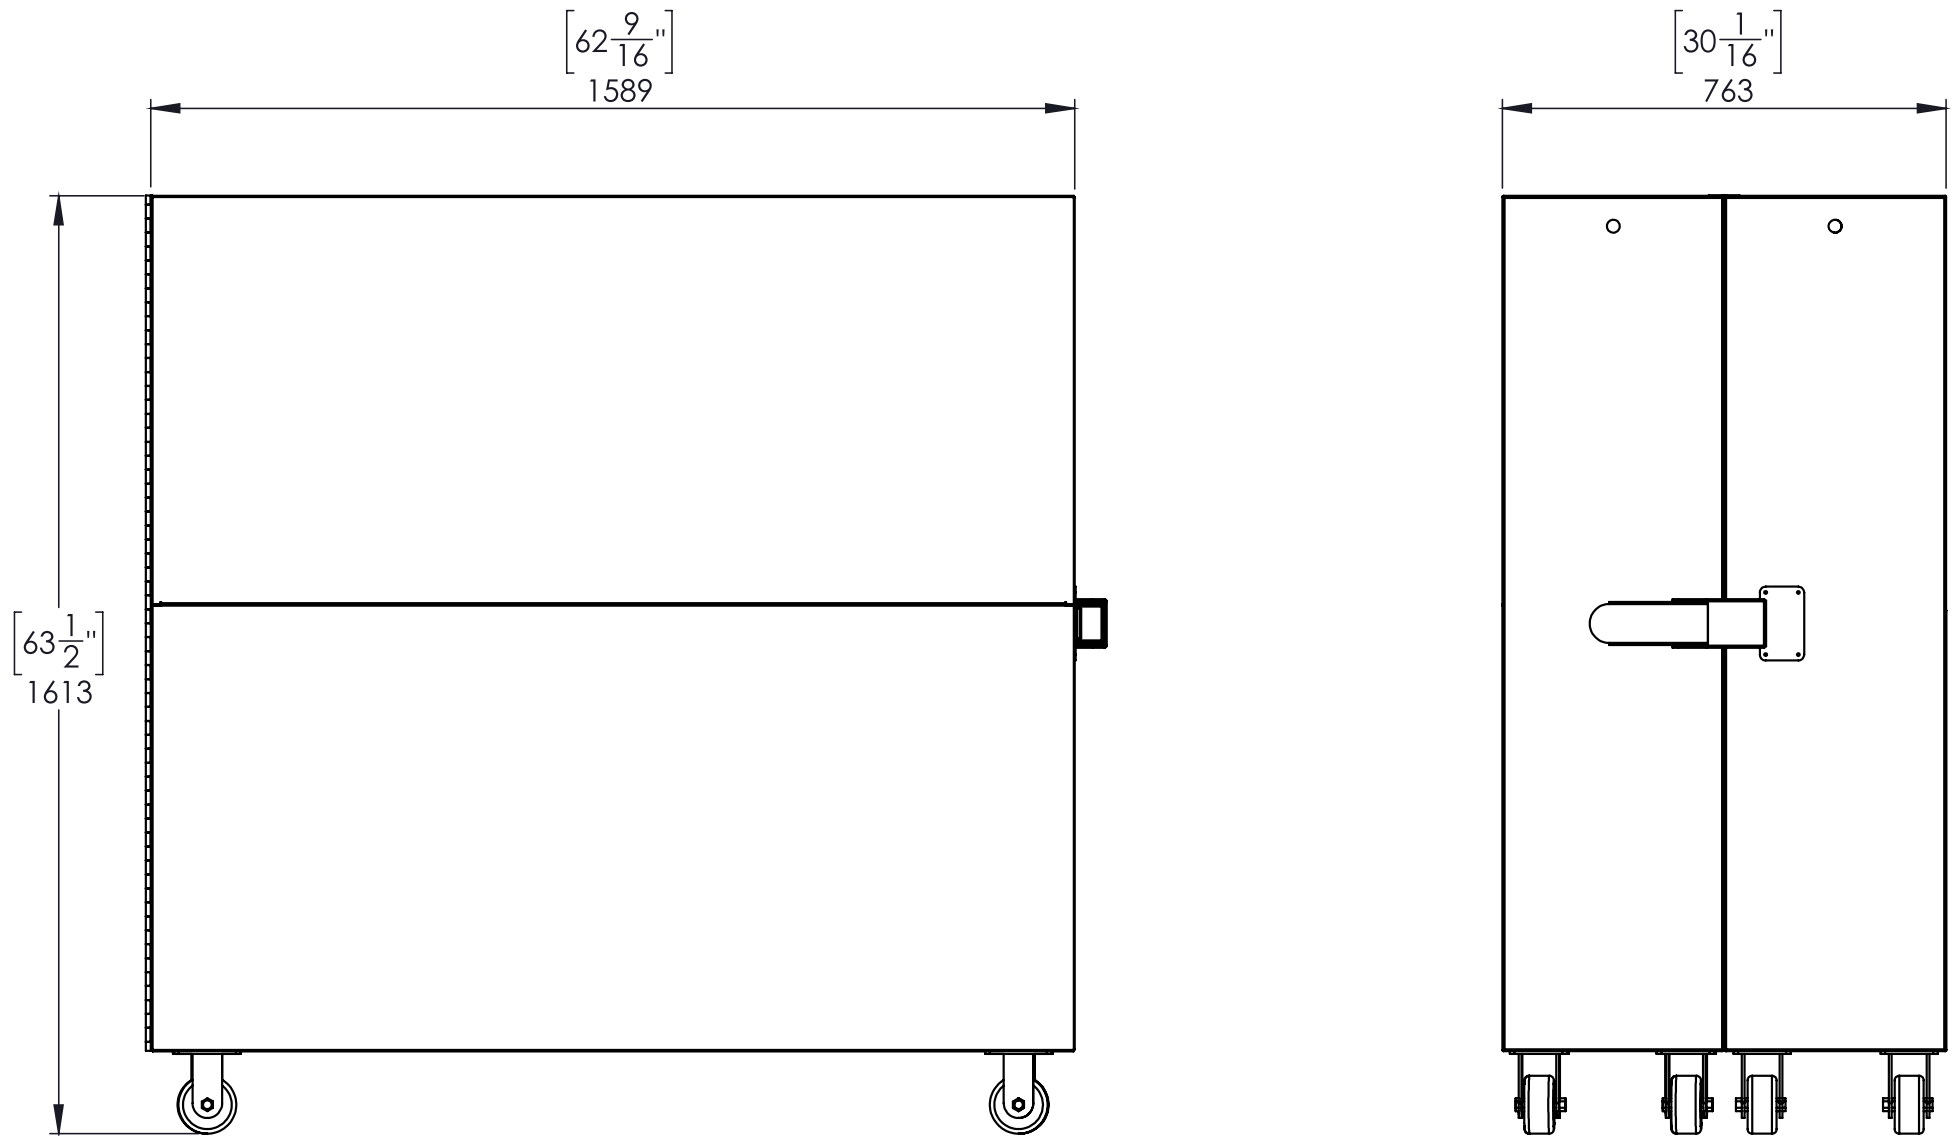

BI-FOLD CABINET - CB603065 (59822701)

OUTER DIMENSIONS

BI-FOLD CABINET - CB603065 (59822701)

INNER DIMENSIONS

BI-FOLD CABINET - CB603065 (59822701)

Item	Part No.	Description	Qty
1	779008	6" Swivel Casters	4
1	779009	6" Rigid Casters	4