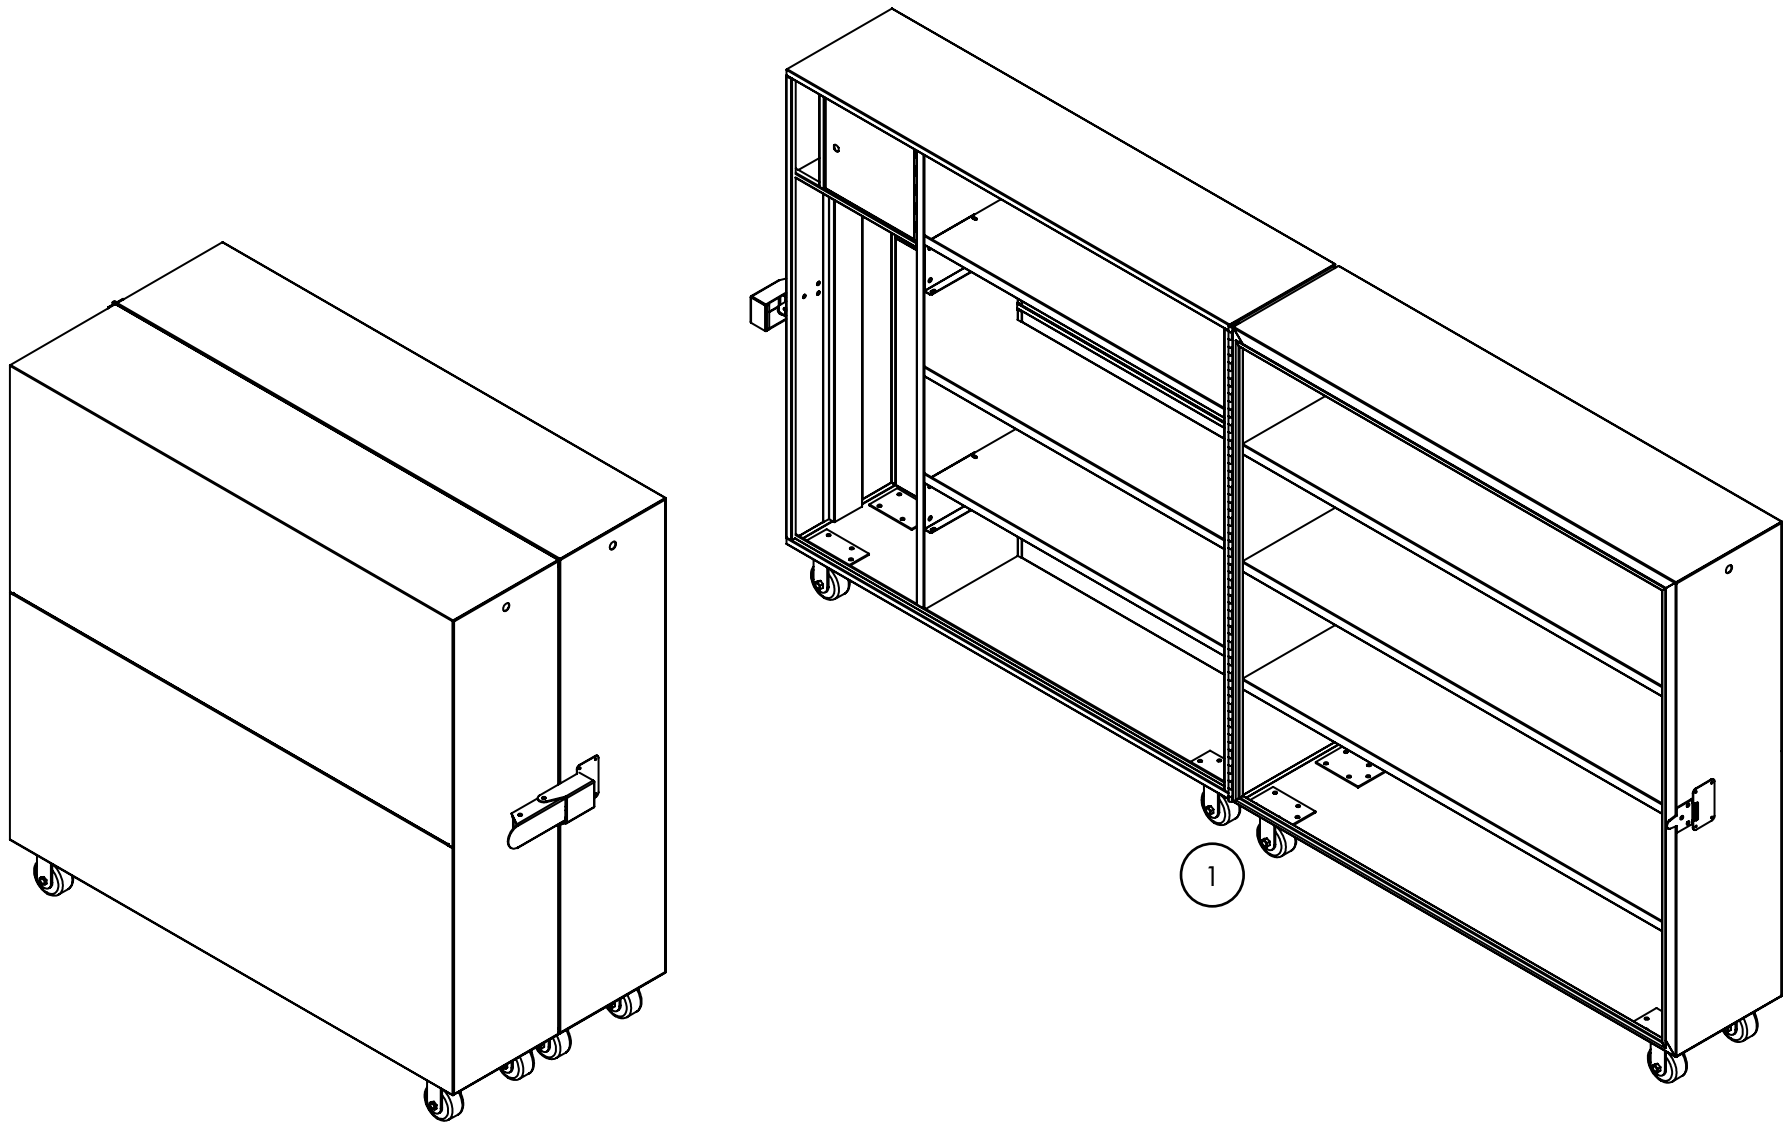

BI-FOLD CABINET - CB603065 (59822701)

OUTER DIMENSIONS

BI-FOLD CABINET - CB603065 (59822701)

INNER DIMENSIONS

BI-FOLD CABINET - CB603065 (59822701)

Item	Part No.	Description	Qty
1	779008	6" Swivel Casters	4
1	779009	6" Rigid Casters	4