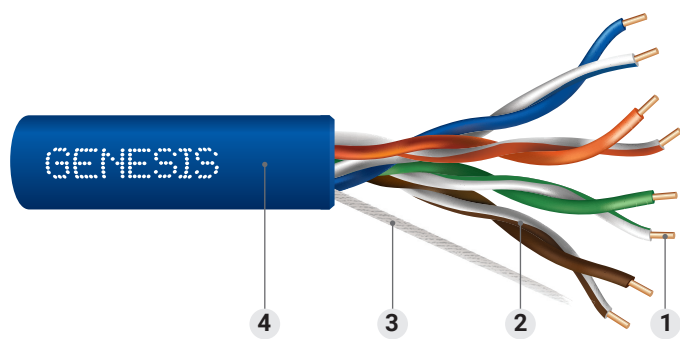

Category 6 Cable

Plenum

-GENESIS-

Genesis Category 6 Cables offer the ideal choice for high-performance voice and data networks in residential and commercial buildings.

Construction

- 1. Conductor:** Bare Copper conductors for excellent signal transmission and low voltage drop
- 2. Insulation:** FEP
- 3. Rip Cord:** Durable rip cord for efficient jacket stripping and removal
- 4. Jacket:** Plenum PVC
Countdown® Length Markings for easy tracking of usage and remaining cable