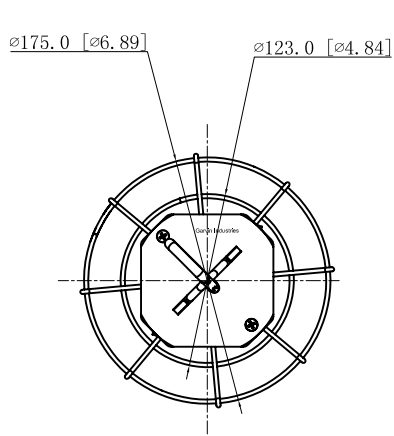

SIDES	BOTTOM
2 1/2" KNOCKOUTS	
2 1/2" KNOCKOUTS	
4 PCS M4×20 Screws Installed	
#8-32×1/4 Green Screws Installed	
4 PCS M4 Hex nut	
4 PCS M4 Flat washer	
Material:Steel-0.0625"-G60 Galvanized	
Wire 6" long Bx/Mc 12GA stranded White stranded	
Wire 6" long Bx/Mc 12GA stranded Black stranded	
12AWG 8" long solid wire with both edn stripped ,green wire	

This data sheet is for reference only .GARVIN INDUSTRIES reserves the right to make changes to the design without prior notice.

DESCRIPTION
TRADE REFERENCE TERMS

STANDARD PACKING
1 PCS

GARVIN INDUSTRIES		
TITLE		
SIZE A4	DWG NO.	TLF
DATA SHEET		REV D