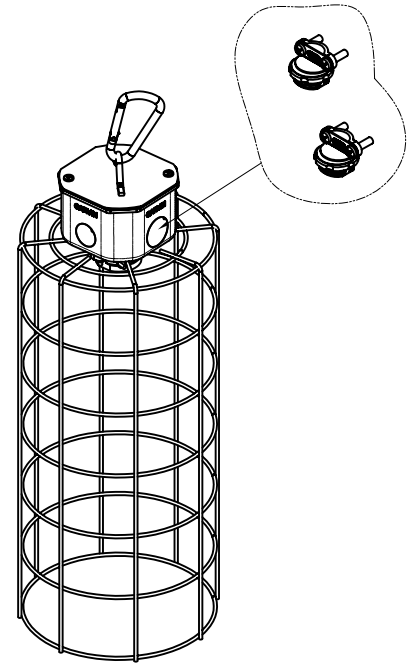

SIDES	BOTTOM
2 1/2" KNOCKOUTS	
2 1/2" KNOCKOUTS	
4 PCS M4×20 Screws Installed	
#8-32×1/4 Green Screws Installed	
4 PCS M4 Hex nut	
4 PCS M4 Flat washer	
Material:Steel-0.0625"-G60 Galvanized	
Wire 6" long Bx/Mc 12GA stranded White stranded	
Wire 6" long Bx/Mc 12GA stranded Black stranded	
12AWG 8" long solid wire with both edn stripped ,green wire	

This data sheet is for reference only .GARVIN INDUSTRIES reserves the right to make changes to the design without prior notice.

DESCRIPTION
TRADE REFERENCE TERMS

STANDARD PACKING
1 PCS

GARVIN INDUSTRIES		
TITLE		
SIZE A4	DWG NO.	TLF
DATA SHEET		REV D