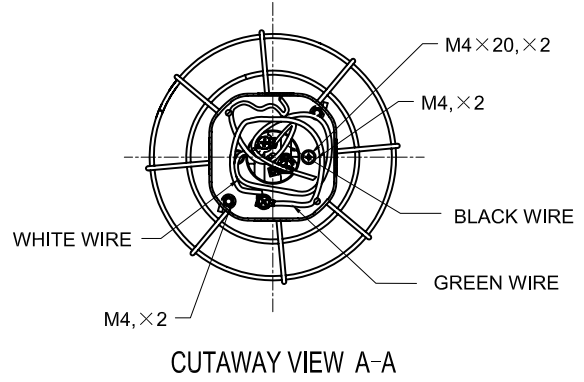

SIDES	BOTTOM
2 1/2" KNOCKOUTS	
2 1/2" KNOCKOUTS	
4 PCS M4×20 Screws Installed	
#8-32×1/4 Green Screws Installed	
4 PCS M4 Hex nut	
4 PCS M4 Flat washer	
Material:Steel-0.0625"-G60 Galvanized	
Wire 6" long Bx/Mc 12GA stranded White stranded	
Wire 6" long Bx/Mc 12GA stranded Black stranded	
12AWG 8" long solid wire with both edn stripped ,green wire	

This data sheet is for reference only .GARVIN INDUSTRIES reserves the right to make changes to the design without prior notice.

DESCRIPTION
TRADE REFERENCE TERMS

STANDARD PACKING
1 PCS

GARVIN INDUSTRIES		
TITLE		
SIZE A4	DWG NO.	TLF
DATA SHEET		REV D