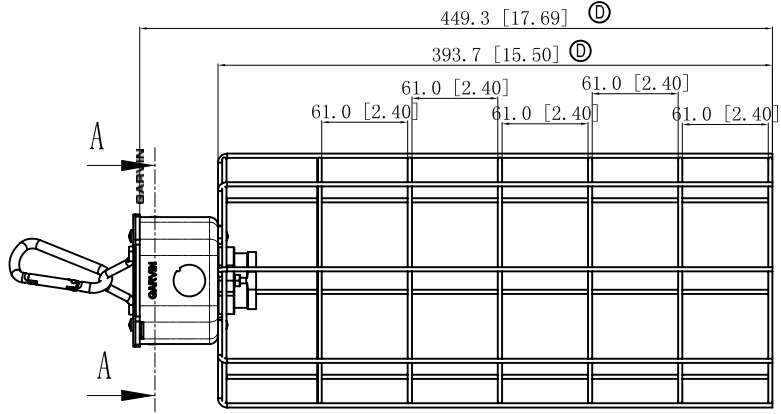

SIDES	BOTTOM
2 1/2" KNOCKOUTS	
2 1/2" KNOCKOUTS	
4 PCS M4×20 Screws Installed	
#8-32×1/4 Green Screws Installed	
4 PCS M4 Hex nut	
4 PCS M4 Flat washer	
Material:Steel-0.0625"-G60 Galvanized	
Wire 6" long Bx/Mc 12GA stranded White stranded	
Wire 6" long Bx/Mc 12GA stranded Black stranded	
12AWG 8" long solid wire with both edn stripped ,green wire	

This data sheet is for reference only .GARVIN INDUSTRIES reserves the right to make changes to the design without prior notice.

DESCRIPTION
TRADE REFERENCE TERMS

STANDARD PACKING
1 PCS

GARVIN INDUSTRIES		
TITLE		
SIZE A4	DWG NO.	TLF
DATA SHEET		REV D