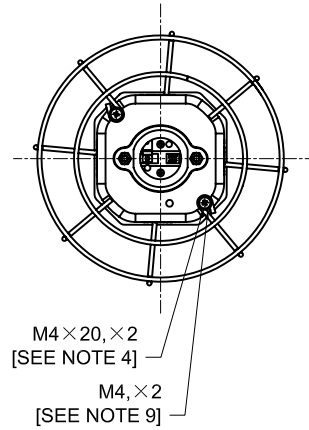

SIDES	BOTTOM
2 1/2" KNOCKOUTS	
2 1/2" KNOCKOUTS	
4 PCS M4×20 Screws Installed	
#8-32×1/4 Green Screws Installed	
4 PCS M4 Hex nut	
4 PCS M4 Flat washer	
Material:Steel-0.0625"-G60 Galvanized	
Wire 6" long Bx/Mc 12GA stranded White stranded	
Wire 6" long Bx/Mc 12GA stranded Black stranded	
12AWG 8" long solid wire with both edn stripped ,green wire	

This data sheet is for reference only .GARVIN INDUSTRIES reserves the right to make changes to the design without prior notice.

DESCRIPTION
TRADE REFERENCE TERMS

STANDARD PACKING
1 PCS

GARVIN INDUSTRIES		
TITLE		
SIZE A4	DWG NO.	TLF
DATA SHEET		REV D