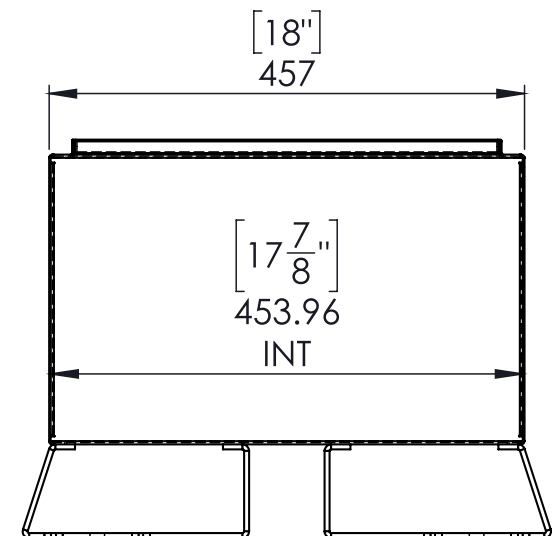

MINI COMPACT CHEST - CC191932 (63036001)

OUTER DIMENSIONS

INNER DIMENSIONS

MINI COMPACT CHEST - CC191932 (63036001)

779025 - Optional Caster Kit That Contains:

Part No.	Description	Qty
779008	6" Swivel Casters	2
779009	6" Rigid Casters	2