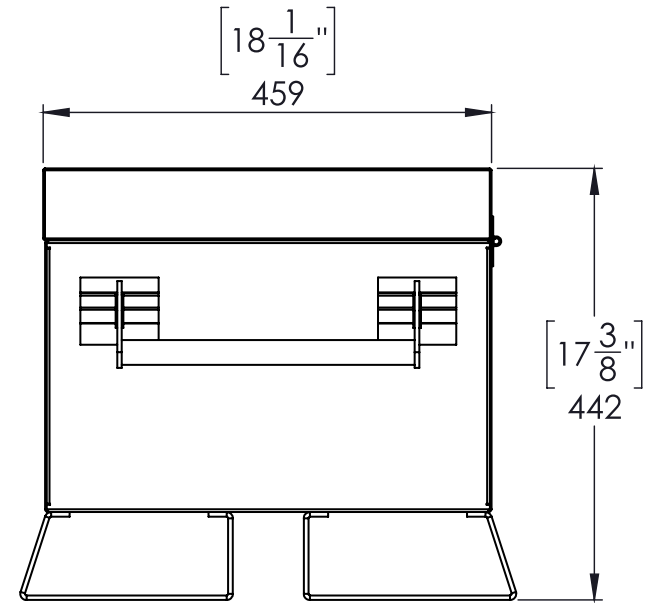

MINI COMPACT CHEST - CC191932 (63036001)

OUTER DIMENSIONS

INNER DIMENSIONS

MINI COMPACT CHEST - CC191932 (63036001)

779025 - Optional Caster Kit That Contains:

Part No.	Description	Qty
779008	6" Swivel Casters	2
779009	6" Rigid Casters	2