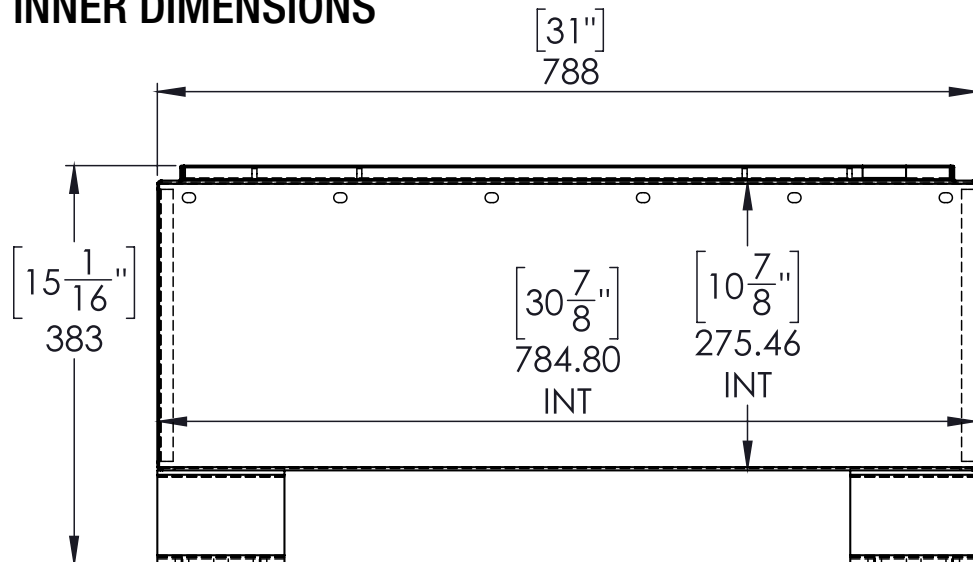

MINI COMPACT CHEST - CC191932 (63036001)

OUTER DIMENSIONS

INNER DIMENSIONS

MINI COMPACT CHEST - CC191932 (63036001)

779025 - Optional Caster Kit That Contains:

Part No.	Description	Qty
779008	6" Swivel Casters	2
779009	6" Rigid Casters	2