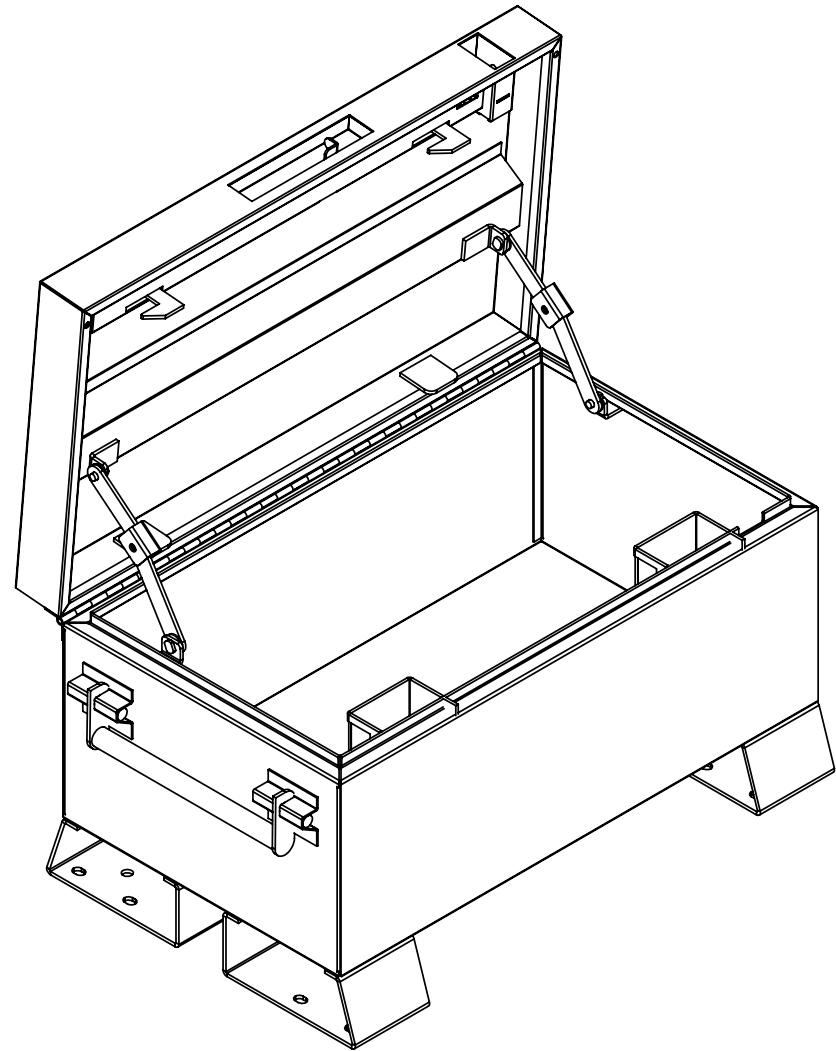

MINI COMPACT CHEST - CC191932 (63036001)

OUTER DIMENSIONS

INNER DIMENSIONS

MINI COMPACT CHEST - CC191932 (63036001)

779025 - Optional Caster Kit That Contains:

Part No.	Description	Qty
779008	6" Swivel Casters	2
779009	6" Rigid Casters	2