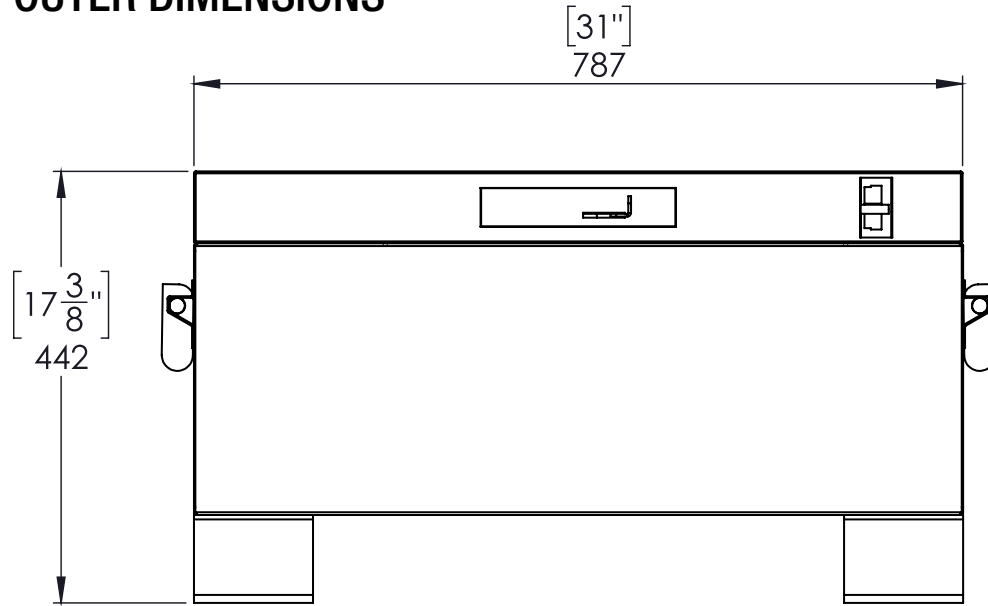

MINI COMPACT CHEST - CC191932 (63036001)

OUTER DIMENSIONS

INNER DIMENSIONS

MINI COMPACT CHEST - CC191932 (63036001)

779025 - Optional Caster Kit That Contains:

Part No.	Description	Qty
779008	6" Swivel Casters	2
779009	6" Rigid Casters	2