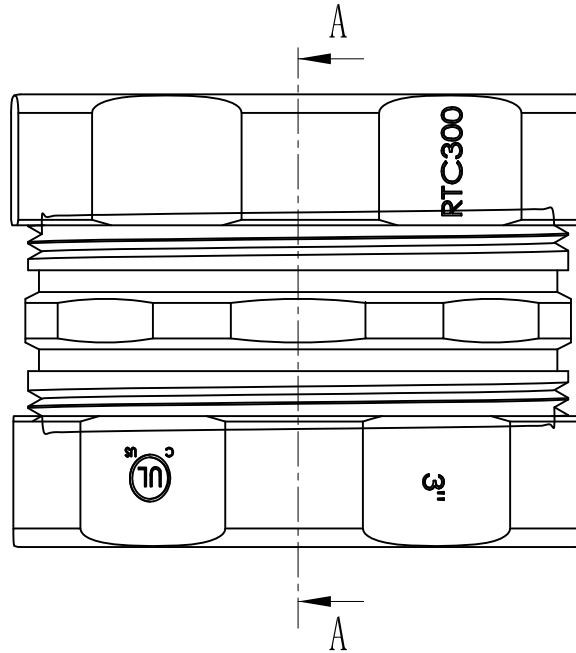

SIDES	BOTTOM
Material:C1018 Seamless steel tube	

CUTAWAY VIEW A-A

DESCRIPTION
TRADE REFERENCE TERMS

This data sheet is for reference only .GARVIN INDUSTRIES reserves the right to make changes to the design without prior notice.

STANDARD PACKING	GARVIN INDUSTRIES		
5 PCS	TITLE NO-THREAD CONNECTOR & COUPLINGS		
	SIZE A4	DWG NO. RTC300	REV A
	DATA SHEET		