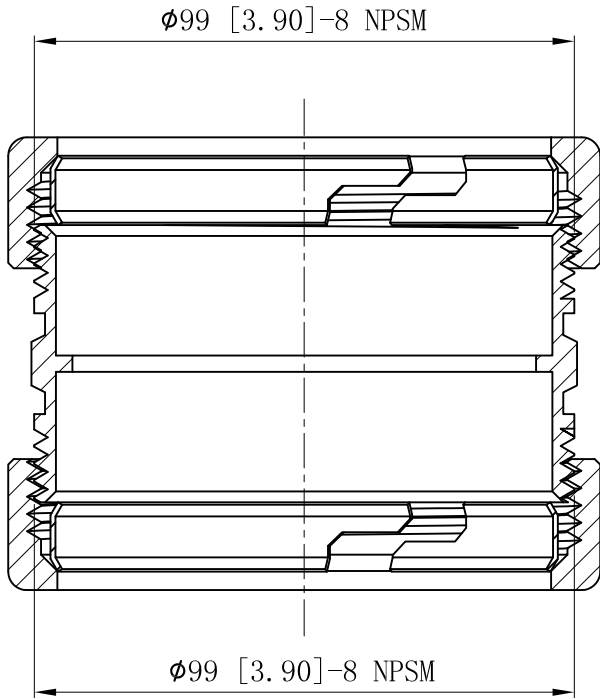

SIDES	BOTTOM
Material:C1018 Seamless steel tube	

CUTAWAY VIEW A-A

DESCRIPTION
TRADE REFERENCE TERMS

This data sheet is for reference only .GARVIN INDUSTRIES reserves the right to make changes to the design without prior notice.

STANDARD PACKING	GARVIN INDUSTRIES		
5 PCS	TITLE NO-THREAD CONNECTOR & COUPLINGS		
	SIZE A4	DWG NO. RTC300	REV A
	DATA SHEET		