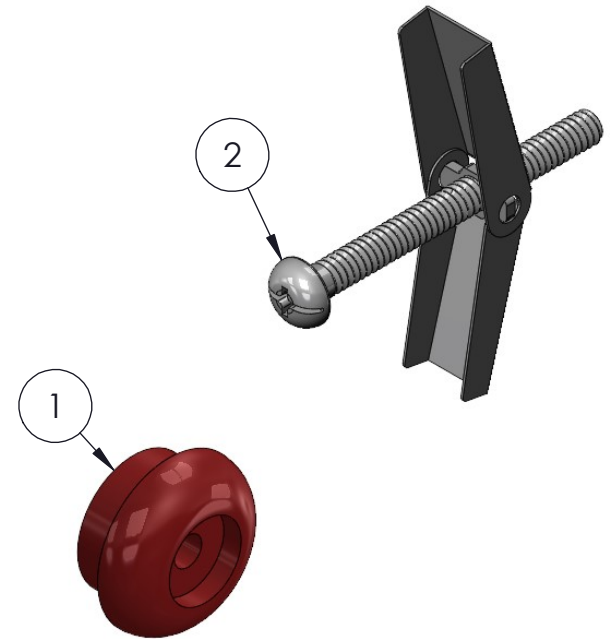

FALL ARRESTOR ASSEMBLY

ITEM NO.	PART NUMBER	DESCRIPTION	QTY.
1	785191	FALL ARRESTOR 2T & 3/4T	1
2	774175	TOGGLE ANCHOR 3/16 X 2"	1