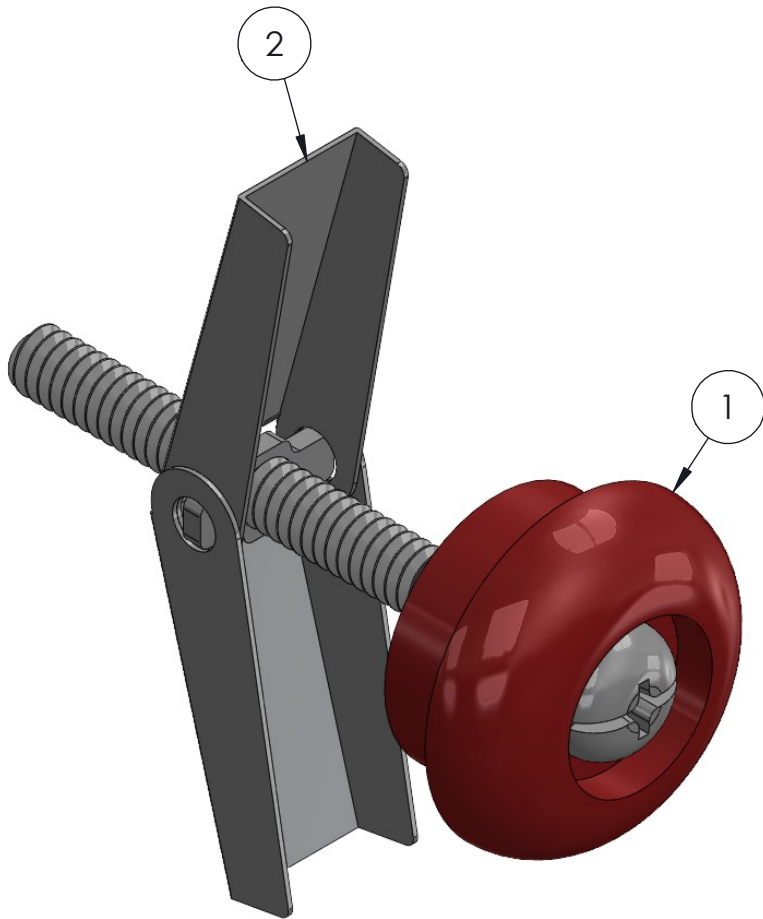

FALL ARRESTOR ASSEMBLY

ITEM NO.	PART NUMBER	DESCRIPTION	QTY.
1	785191	FALL ARRESTOR 2T & 3/4T	1
2	774175	TOGGLE ANCHOR 3/16 X 2"	1