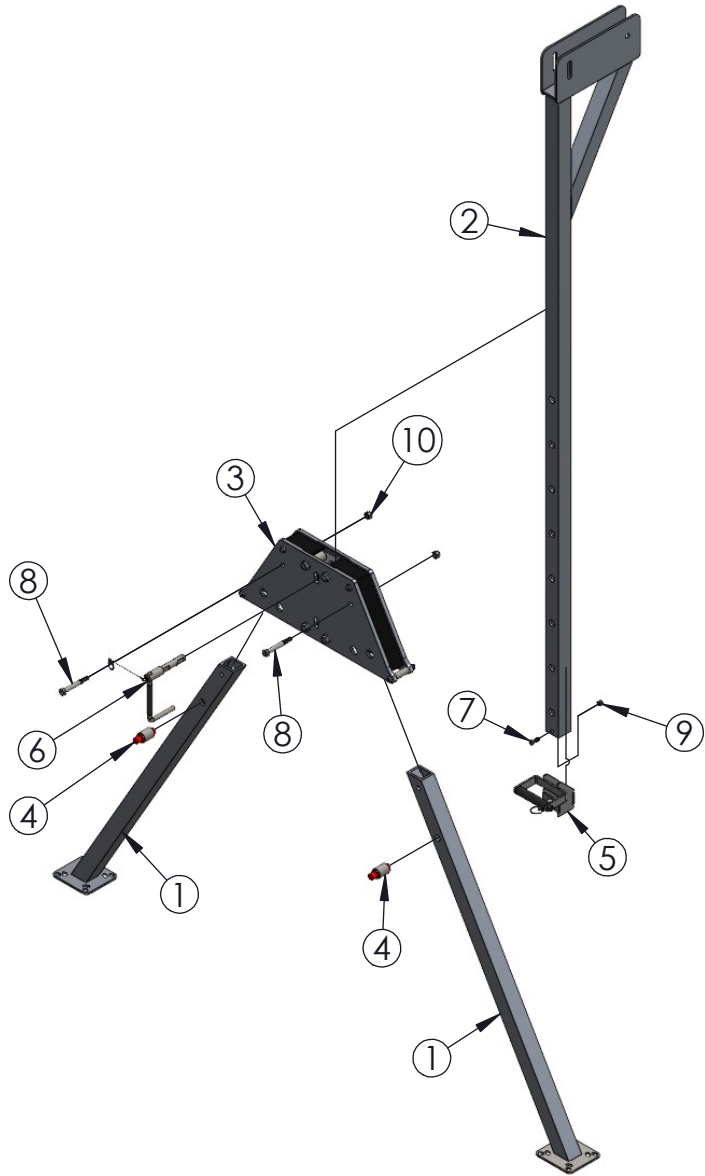

# 3/4 TON GANTRY ASSEMBLY

ITEM NO.	PART NUMBER	DESCRIPTION	QTY.
1	785400	A-FRAME/TROLLEY ASSEMBLY, LESS CASTER	1
2	785320	TOP BEAM ASSEMBLY, GANTRY 15FT 3/4 TON	1
2	785321	TOP BEAM ASSEMBLY, GANTRY 12FT 3/4 TON	1
2	785322	TOP BEAM ASSEMBLY, GANTRY 10FT 3/4 TON	1
2	785323	TOP BEAM ASSEMBLY, GANTRY 8FT 3/4 TON	1
2	785325	TOP BEAM ASSEMBLY, GANTRY 3M 3/4 TON	1
2	785326	TOP BEAM ASSEMBLY, GANTRY 4M 3/4 TON	1
2	785327	TOP BEAM ASSEMBLY, GANTRY 5M 3/4 TON	1
3	779040	CASTER KIT, GANTRY 8 X 2"	4
3	785361	CASTER ASSEMBLY, FF TIRE W/BRAKE	4

# 3/4 TON TOP BEAM ASSEMBLY

ITEM NO.	PART NUMBER	DESCRIPTION	QTY.
1	785330	TOP BEAM WELDMENT, 15 FT	1
1	785331	TOP BEAM WELDMENT, 12 FT	1
1	785332	TOP BEAM WELDMENT, 10 FT	1
1	785333	TOP BEAM WELDMENT, 8 FT	1
1	785335	TOP BEAM WELDMENT, 3 M	1
1	785336	TOP BEAM WELDMENT, 4 M	1
1	785337	TOP BEAM WELDMENT, 5M	1
2	785338	BEAM END CAP, 3/4 TON	2
3	785339	BEAM CARRYING STRAP, 3/4 TON	2
4	776019	SCREW, THD CUTTING 1/4-20 X 1	4

# A-FRAME TROLLEY ASSEMBLY

ITEM NO.	PART NUMBER	DESCRIPTION	QTY.
1	785405	A-FRAME ASSY, 3/4 TON LESS CASTER	2
2	785600	TROLLEY ASSEMBLY, GANTRY 3/4 TON	1
3	785090	MANUAL TUBE PAINTED , GANTRY	1
4	779215	CLAMP, MANUAL TUBE	2
5	779905	CAP, 2" OD TUBE, BLACK	2
6	771046	SCREW, BHSC 1/4-20 X 0.75"	2
7	771092	SCREW, HHC 1/2-13 X 3-1/2"	4
8	773094	WASHER, FLAT 1/2 SAE	8
9	772357	NUT, INSERT LOCK 1/2 - 13	4
10	785191	FALL ARRESTOR 2T & 3/4T	2
11	774175	TOGGLE ANCHOR 3/16 X 2"	2

# A-FRAME ASSEMBLY

ITEM NO.	PART NUMBER	DESCRIPTION	QTY.
1	785412	LEG WELDMENT, GANTRY 3/4 TON	2
2	785415	BEAM HT ADJUST WLDMT, 3/4 TON	1
3	785420	TRAP PLATE ASSY, GANTRY 3/4 TON	1
4	785435	PUSH BUTTON ASSY, GANTRY 3/4 TON	2
5	785440	LIFT HANDLE ASSY, GANTRY 3/4 TON	1
6	785990	PULL HANDLE ASSEMBLY, GANTRY 3/4 TON	1
7	771107	SCREW, HHC 3/8-16 X 1"	1
8	771091	SCREW, HHC 1/2-13 X 3-3/4"	2
9	772355	NUT, INSERT LOCK 3/8-16	1
10	772357	NUT, INSERT LOCK 1/2 - 13	2