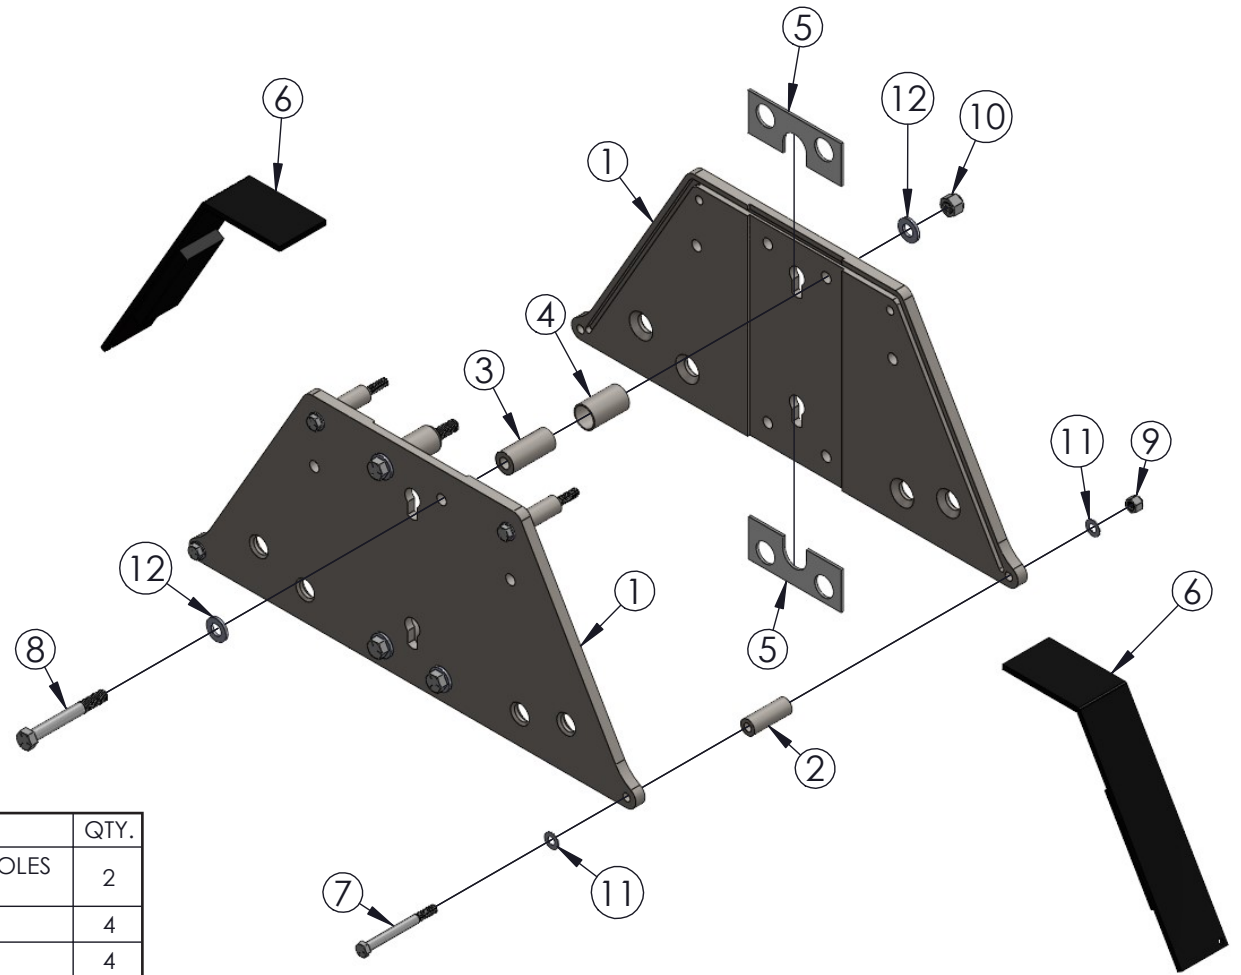

# CASTER FLAT FREE TIRE ASSEMBLY

ITEM NO.	PART NUMBER	DESCRIPTION	QTY.
1	785361	CASTER ASSEMBLY, FF TIRE W/BRAKE	4
2	771266	SCREW, BHC 3/8-16 X 1	8
3	771267	SCREW, BHC 3/8-16 X 1-1/4	8
4	772355	NUT, INSERT LOCK 3/8-16	16
5	785362	BRAKE SIDE PLATE, LH	1
6	785363	BRAKE SIDE PLATE, RH	1
7	785364	BRAKE BAR	1
8	785365	FOOT BRAKE WELDMENT	1
9	785366	SPACER, FF WHEEL ASSEMBLY	1
10	779051	CASTER FRAME, 10" SWIVEL	1
11	779050	WHEEL, 10" FLAT FREE	2
12	771102	SCREW, HHC 3/8-16 X 3"	1
13	771149	SCREW, HHC 5/8-11 X 8"	1
14	772350	NUT, INSERT JAM 3/8-16	1
15	772503	NUT, INSERT JAM 5/8-11	1

# FALL ARRESTOR ASSEMBLY

ITEM NO.	PART NUMBER	DESCRIPTION	QTY.
1	785191	FALL ARRESTOR 2T & 3/4T	1
2	774175	TOGGLE ANCHOR 3/16 X 2"	1

# TRAP PLATE ASSEMBLY

ITEM NO.	PART NUMBER	DESCRIPTION	QTY.
1	785421	TRAP PLATE MACH W/PLUNGER HOLES 3/4 T	2
2	785425	SPACER, BOLT 3/8 X 2.030"	4
3	785426	SPACER, BOLT 1/2 X 2.280"	4
4	785427	ROLLER, SPACER 1-7/8"	4
5	785428	SLIDE, UHMW 5 X 2 X 1/8"	4
6	785430	TRAP PLATE SPACER WLDMT, 3/4 T	2
7	771098	SCREW, HHC 3/8-16 X 3-3/4"	4
8	771145	SCREW, HHC 1/2-13 X 4"	4
9	772355	NUT, INSERT LOCK 3/8-16	4
10	772357	NUT, INSERT LOCK 1/2 - 13	4
11	773042	WASHER, FLAT 5/16	8
12	773094	WASHER, FLAT 1/2 SAE	8

# PUSH BUTTON ASSEMBLY

ITEM NO.	PART NUMBER	DESCRIPTION	QTY.
1	785436	PUSH BUTTON, GANRY LONG 3/4 TON	1
2	785437	PUSH BUTTON TUBE, 3/4 TON	1
3	785438	PUSH BUTTON, GANTRY SHORT 3/4 TON	1
4	776222	SPRING, CENTURY # 10833	1