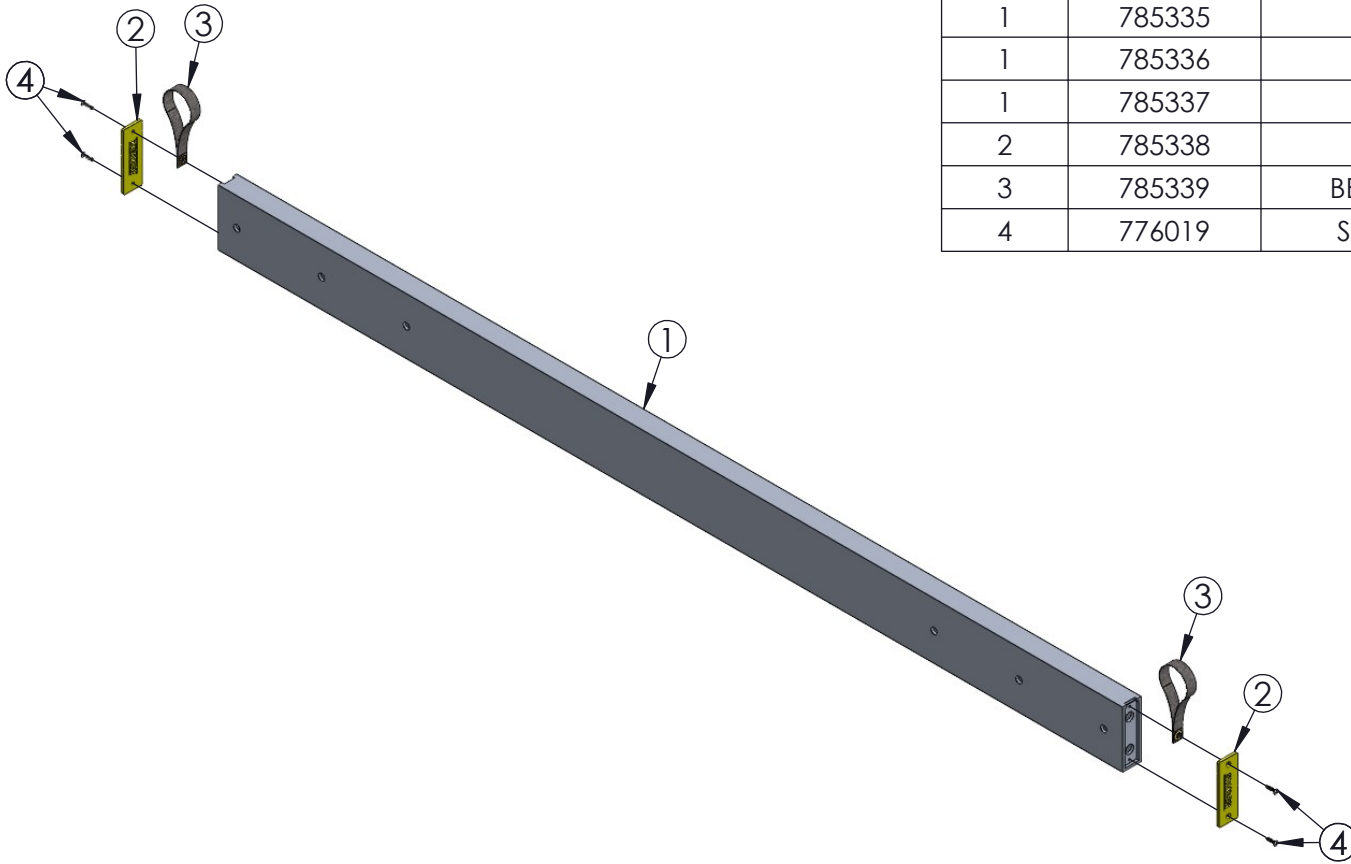

# 3/4 TON GANTRY ASSEMBLY

ITEM NO.	PART NUMBER	DESCRIPTION	QTY.
1	785400	A-FRAME/TROLLEY ASSEMBLY, LESS CASTER	1
2	785320	TOP BEAM ASSEMBLY, GANTRY 15FT 3/4 TON	1
2	785321	TOP BEAM ASSEMBLY, GANTRY 12FT 3/4 TON	1
2	785322	TOP BEAM ASSEMBLY, GANTRY 10FT 3/4 TON	1
2	785323	TOP BEAM ASSEMBLY, GANTRY 8FT 3/4 TON	1
2	785325	TOP BEAM ASSEMBLY, GANTRY 3M 3/4 TON	1
2	785326	TOP BEAM ASSEMBLY, GANTRY 4M 3/4 TON	1
2	785327	TOP BEAM ASSEMBLY, GANTRY 5M 3/4 TON	1
3	779040	CASTER KIT, GANTRY 8 X 2"	4
3	785361	CASTER ASSEMBLY, FF TIRE W/BRAKE	4

# 3/4 TON TOP BEAM ASSEMBLY

ITEM NO.	PART NUMBER	DESCRIPTION	QTY.
1	785330	TOP BEAM WELDMENT, 15 FT	1
1	785331	TOP BEAM WELDMENT, 12 FT	1
1	785332	TOP BEAM WELDMENT, 10 FT	1
1	785333	TOP BEAM WELDMENT, 8 FT	1
1	785335	TOP BEAM WELDMENT, 3 M	1
1	785336	TOP BEAM WELDMENT, 4 M	1
1	785337	TOP BEAM WELDMENT, 5M	1
2	785338	BEAM END CAP, 3/4 TON	2
3	785339	BEAM CARRYING STRAP, 3/4 TON	2
4	776019	SCREW, THD CUTTING 1/4-20 X 1	4

# A-FRAME TROLLEY ASSEMBLY

ITEM NO.	PART NUMBER	DESCRIPTION	QTY.
1	785405	A-FRAME ASSY, 3/4 TON LESS CASTER	2
2	785600	TROLLEY ASSEMBLY, GANTRY 3/4 TON	1
3	785090	MANUAL TUBE PAINTED , GANTRY	1
4	779215	CLAMP, MANUAL TUBE	2
5	779905	CAP, 2" OD TUBE, BLACK	2
6	771046	SCREW, BHSC 1/4-20 X 0.75"	2
7	771092	SCREW, HHC 1/2-13 X 3-1/2"	4
8	773094	WASHER, FLAT 1/2 SAE	8
9	772357	NUT, INSERT LOCK 1/2 - 13	4
10	785191	FALL ARRESTOR 2T & 3/4T	2
11	774175	TOGGLE ANCHOR 3/16 X 2"	2

# A-FRAME ASSEMBLY

ITEM NO.	PART NUMBER	DESCRIPTION	QTY.
1	785412	LEG WELDMENT, GANTRY 3/4 TON	2
2	785415	BEAM HT ADJUST WLDMT, 3/4 TON	1
3	785420	TRAP PLATE ASSY, GANTRY 3/4 TON	1
4	785435	PUSH BUTTON ASSY, GANTRY 3/4 TON	2
5	785440	LIFT HANDLE ASSY, GANTRY 3/4 TON	1
6	785990	PULL HANDLE ASSEMBLY, GANTRY 3/4 TON	1
7	771107	SCREW, HHC 3/8-16 X 1"	1
8	771091	SCREW, HHC 1/2-13 X 3-3/4"	2
9	772355	NUT, INSERT LOCK 3/8-16	1
10	772357	NUT, INSERT LOCK 1/2 - 13	2