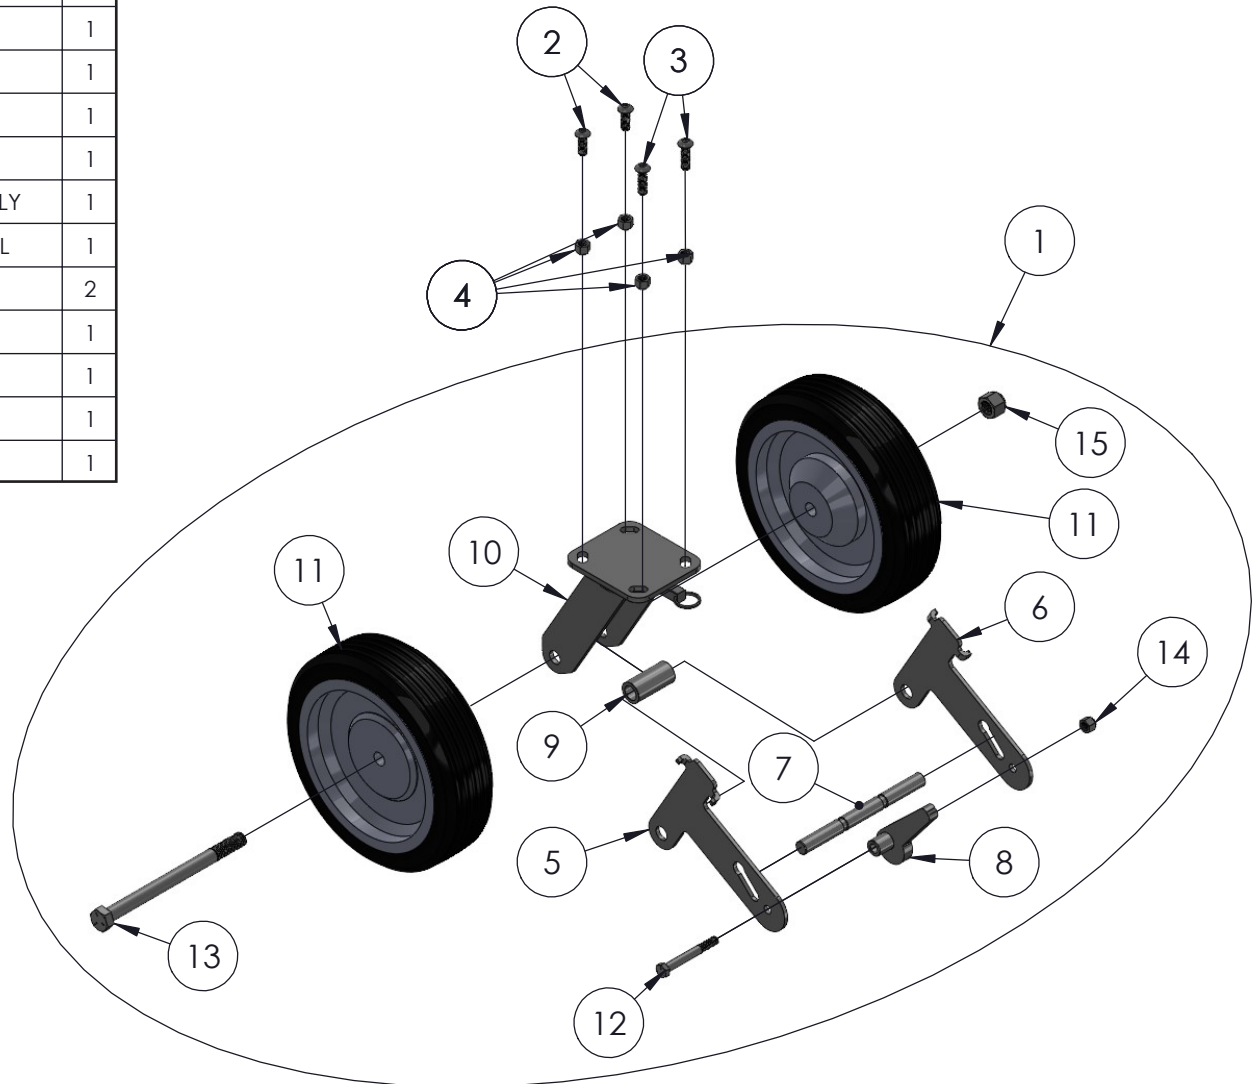

CASTER FLAT FREE TIRE ASSEMBLY

ITEM NO.	PART NUMBER	DESCRIPTION	QTY.
1	785361	CASTER ASSEMBLY, FF TIRE W/BRAKE	4
2	771266	SCREW, BHC 3/8-16 X 1	8
3	771267	SCREW, BHC 3/8-16 X 1-1/4	8
4	772355	NUT, INSERT LOCK 3/8-16	16
5	785362	BRAKE SIDE PLATE, LH	1
6	785363	BRAKE SIDE PLATE, RH	1
7	785364	BRAKE BAR	1
8	785365	FOOT BRAKE WELDMENT	1
9	785366	SPACER, FF WHEEL ASSEMBLY	1
10	779051	CASTER FRAME, 10" SWIVEL	1
11	779050	WHEEL, 10" FLAT FREE	2
12	771102	SCREW, HHC 3/8-16 X 3"	1
13	771149	SCREW, HHC 5/8-11 X 8"	1
14	772350	NUT, INSERT JAM 3/8-16	1
15	772503	NUT, INSERT JAM 5/8-11	1