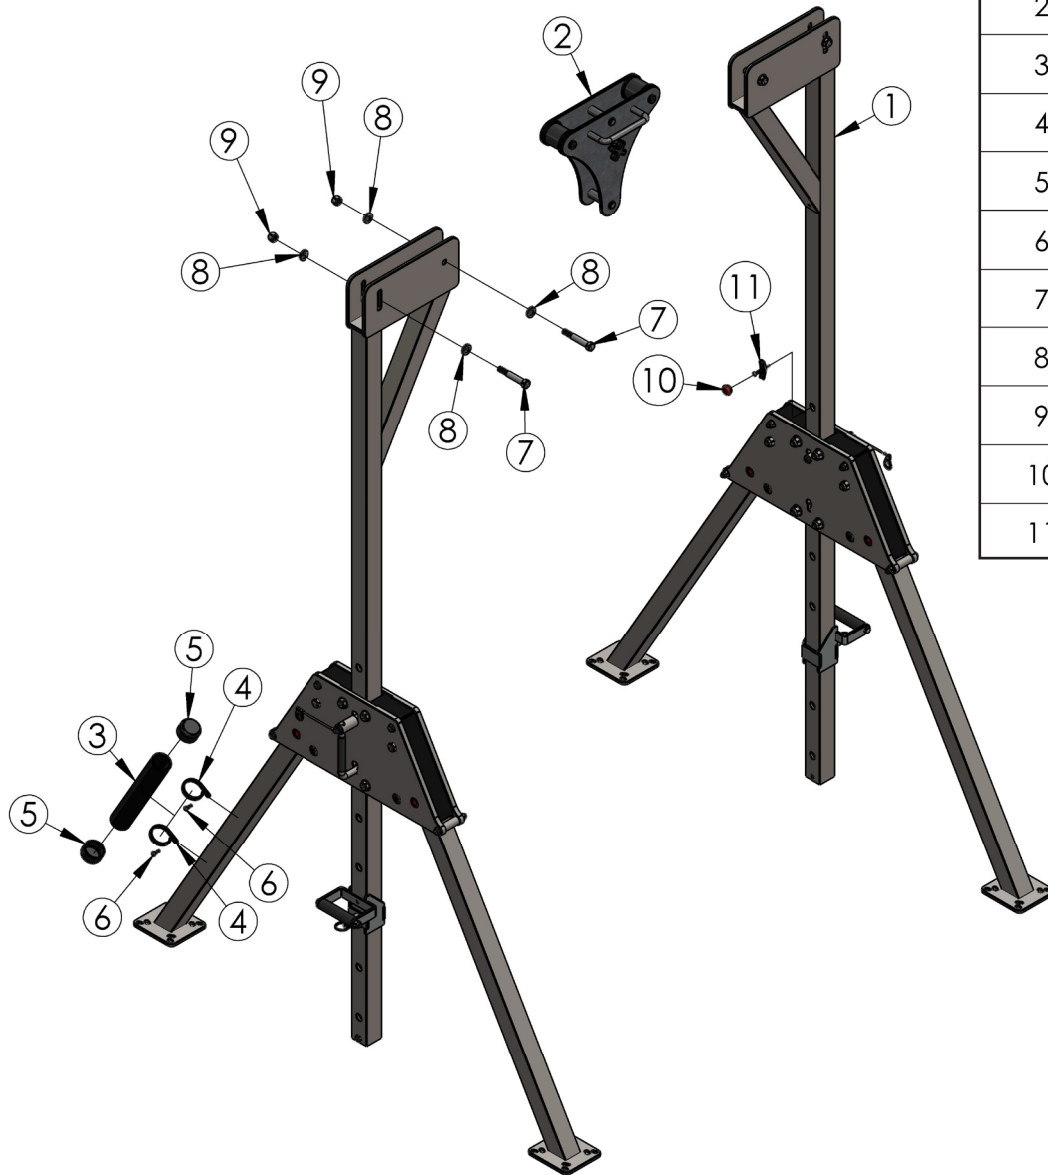

# 3/4 TON GANTRY ASSEMBLY

ITEM NO.	PART NUMBER	DESCRIPTION	QTY.
1	785400	A-FRAME/TROLLEY ASSEMBLY, LESS CASTER	1
2	785320	TOP BEAM ASSEMBLY, GANTRY 15FT 3/4 TON	1
2	785321	TOP BEAM ASSEMBLY, GANTRY 12FT 3/4 TON	1
2	785322	TOP BEAM ASSEMBLY, GANTRY 10FT 3/4 TON	1
2	785323	TOP BEAM ASSEMBLY, GANTRY 8FT 3/4 TON	1
2	785325	TOP BEAM ASSEMBLY, GANTRY 3M 3/4 TON	1
2	785326	TOP BEAM ASSEMBLY, GANTRY 4M 3/4 TON	1
2	785327	TOP BEAM ASSEMBLY, GANTRY 5M 3/4 TON	1
3	779040	CASTER KIT, GANTRY 8 X 2"	4
3	785361	CASTER ASSEMBLY, FF TIRE W/BRAKE	4

# 3/4 TON TOP BEAM ASSEMBLY

ITEM NO.	PART NUMBER	DESCRIPTION	QTY.
1	785330	TOP BEAM WELDMENT, 15 FT	1
1	785331	TOP BEAM WELDMENT, 12 FT	1
1	785332	TOP BEAM WELDMENT, 10 FT	1
1	785333	TOP BEAM WELDMENT, 8 FT	1
1	785335	TOP BEAM WELDMENT, 3 M	1
1	785336	TOP BEAM WELDMENT, 4 M	1
1	785337	TOP BEAM WELDMENT, 5M	1
2	785338	BEAM END CAP, 3/4 TON	2
3	785339	BEAM CARRYING STRAP, 3/4 TON	2
4	776019	SCREW, THD CUTTING 1/4-20 X 1	4

# A-FRAME TROLLEY ASSEMBLY

ITEM NO.	PART NUMBER	DESCRIPTION	QTY.
1	785405	A-FRAME ASSY, 3/4 TON LESS CASTER	2
2	785600	TROLLEY ASSEMBLY, GANTRY 3/4 TON	1
3	785090	MANUAL TUBE PAINTED , GANTRY	1
4	779215	CLAMP, MANUAL TUBE	2
5	779905	CAP, 2" OD TUBE, BLACK	2
6	771046	SCREW, BHSC 1/4-20 X 0.75"	2
7	771092	SCREW, HHC 1/2-13 X 3-1/2"	4
8	773094	WASHER, FLAT 1/2 SAE	8
9	772357	NUT, INSERT LOCK 1/2 - 13	4
10	785191	FALL ARRESTOR 2T & 3/4T	2
11	774175	TOGGLE ANCHOR 3/16 X 2"	2

# PUSH BUTTON ASSEMBLY

ITEM NO.	PART NUMBER	DESCRIPTION	QTY.
1	785436	PUSH BUTTON, GANRY LONG 3/4 TON	1
2	785437	PUSH BUTTON TUBE, 3/4 TON	1
3	785438	PUSH BUTTON, GANTRY SHORT 3/4 TON	1
4	776222	SPRING, CENTURY # 10833	1