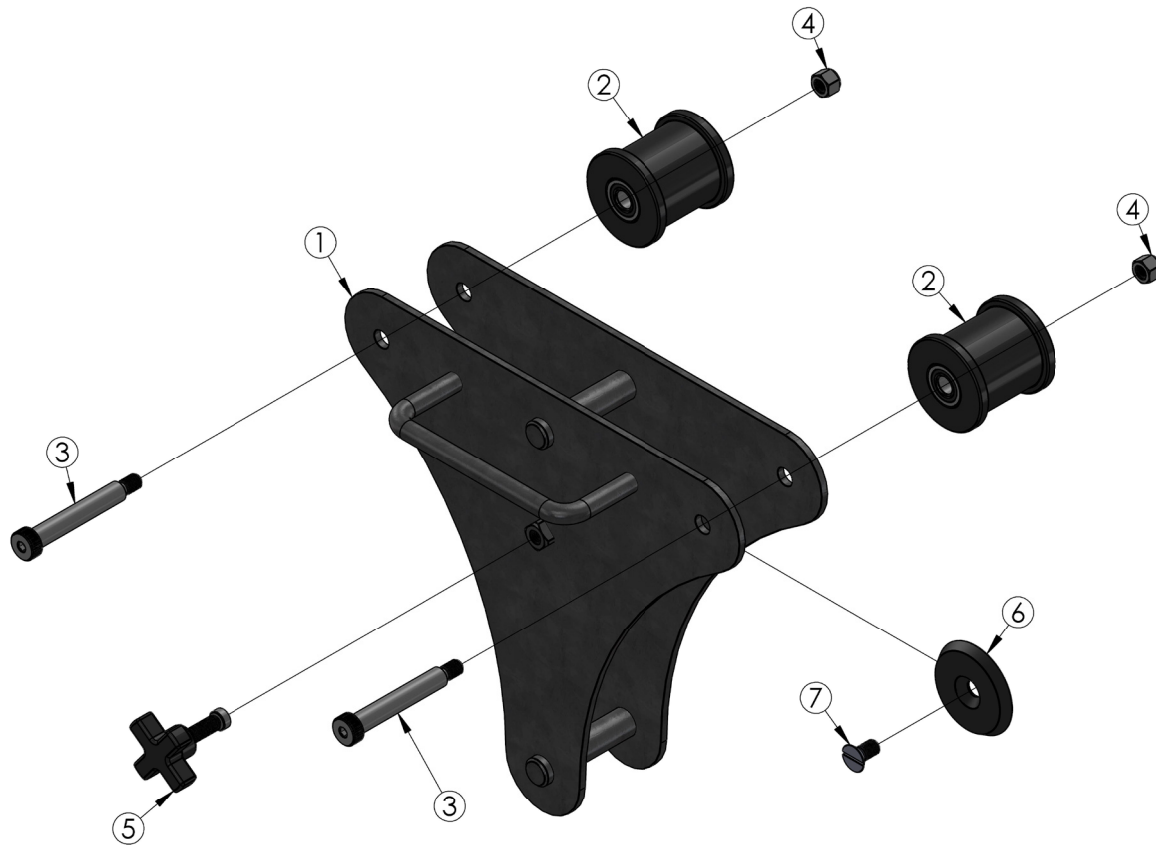

# 3/4 TON TOP BEAM ASSEMBLY

ITEM NO.	PART NUMBER	DESCRIPTION	QTY.
1	785330	TOP BEAM WELDMENT, 15 FT	1
1	785331	TOP BEAM WELDMENT, 12 FT	1
1	785332	TOP BEAM WELDMENT, 10 FT	1
1	785333	TOP BEAM WELDMENT, 8 FT	1
1	785335	TOP BEAM WELDMENT, 3 M	1
1	785336	TOP BEAM WELDMENT, 4 M	1
1	785337	TOP BEAM WELDMENT, 5M	1
2	785338	BEAM END CAP, 3/4 TON	2
3	785339	BEAM CARRYING STRAP, 3/4 TON	2
4	776019	SCREW, THD CUTTING 1/4-20 X 1	4

# A-FRAME TROLLEY ASSEMBLY

ITEM NO.	PART NUMBER	DESCRIPTION	QTY.
1	785405	A-FRAME ASSY, 3/4 TON LESS CASTER	2
2	785600	TROLLEY ASSEMBLY, GANTRY 3/4 TON	1
3	785090	MANUAL TUBE PAINTED , GANTRY	1
4	779215	CLAMP, MANUAL TUBE	2
5	779905	CAP, 2" OD TUBE, BLACK	2
6	771046	SCREW, BHSC 1/4-20 X 0.75"	2
7	771092	SCREW, HHC 1/2-13 X 3-1/2"	4
8	773094	WASHER, FLAT 1/2 SAE	8
9	772357	NUT, INSERT LOCK 1/2 - 13	4
10	785191	FALL ARRESTOR 2T & 3/4T	2
11	774175	TOGGLE ANCHOR 3/16 X 2"	2

# A-FRAME ASSEMBLY

ITEM NO.	PART NUMBER	DESCRIPTION	QTY.
1	785412	LEG WELDMENT, GANTRY 3/4 TON	2
2	785415	BEAM HT ADJUST WLDMT, 3/4 TON	1
3	785420	TRAP PLATE ASSY, GANTRY 3/4 TON	1
4	785435	PUSH BUTTON ASSY, GANTRY 3/4 TON	2
5	785440	LIFT HANDLE ASSY, GANTRY 3/4 TON	1
6	785990	PULL HANDLE ASSEMBLY, GANTRY 3/4 TON	1
7	771107	SCREW, HHC 3/8-16 X 1"	1
8	771091	SCREW, HHC 1/2-13 X 3-3/4"	2
9	772355	NUT, INSERT LOCK 3/8-16	1
10	772357	NUT, INSERT LOCK 1/2 - 13	2

# TROLLEY ASSEMBLY

ITEM NO.	PART NUMBER	DESCRIPTION	QTY.
1	785601	TROLLEY WELDMENT, GANTRY 3/4 T	1
2	785605	TROLLEY ROLLER ASSY, GANTRY 3/4 T	2
3	771356	SCREW, SHOULDER 1/2 X 3"	2
4	772355	NUT, INSERT LOCK 3/8-16	2
5	774168	KNOB, FOUR PRONG SWIVEL PAD 3/8-16	1
6	785646	TROLLEY - SLIP PAD	1
7	771164	SCREW, FHSC 3/8-16 X 3/4"	1