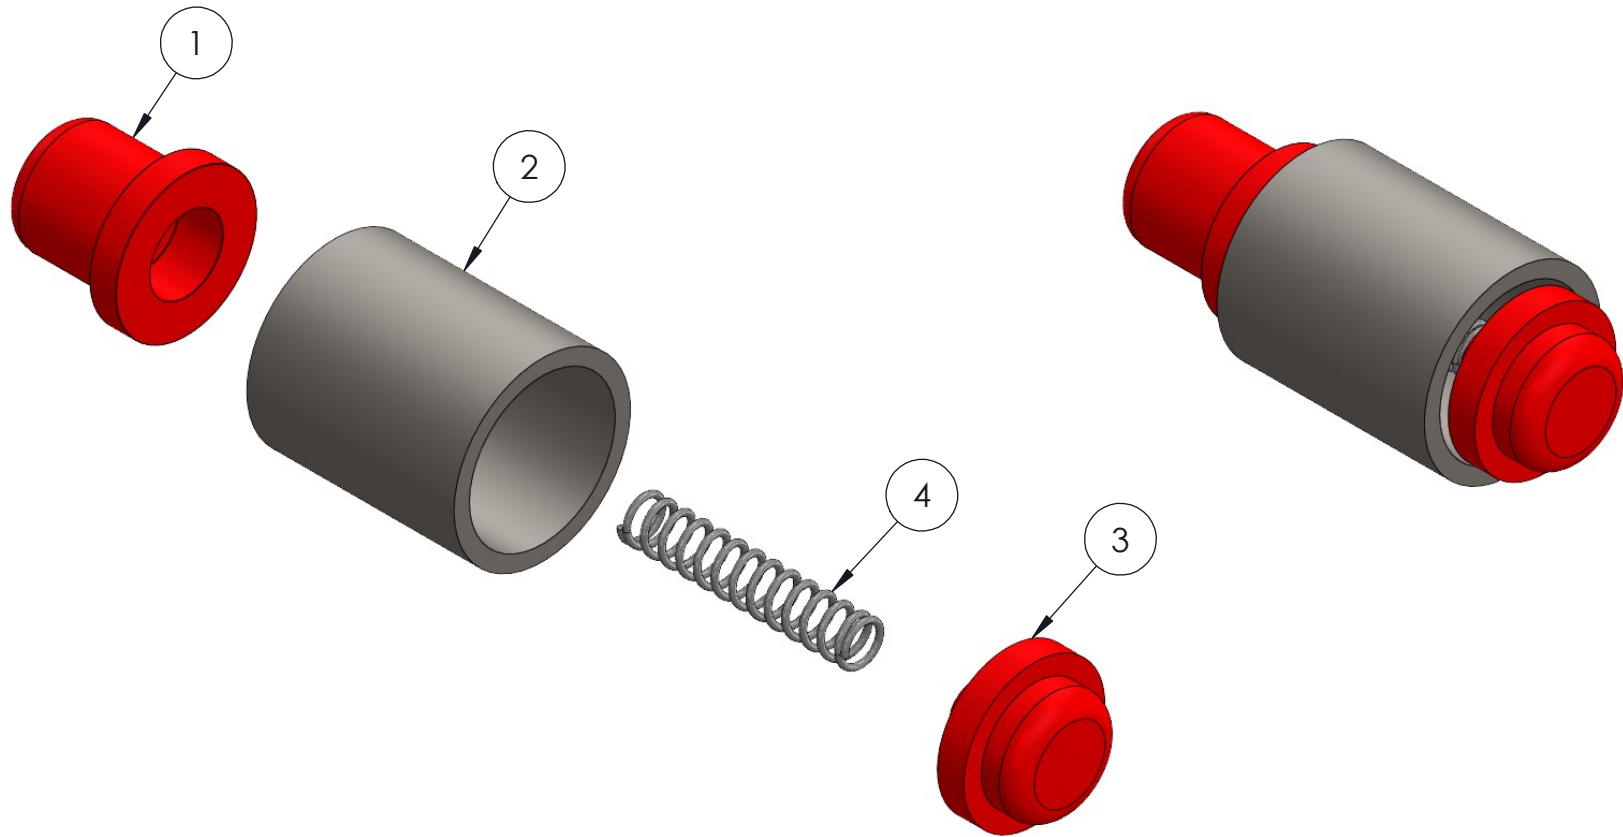

# CASTER FLAT FREE TIRE ASSEMBLY

ITEM NO.	PART NUMBER	DESCRIPTION	QTY.
1	785361	CASTER ASSEMBLY, FF TIRE W/BRAKE	4
2	771266	SCREW, BHC 3/8-16 X 1	8
3	771267	SCREW, BHC 3/8-16 X 1-1/4	8
4	772355	NUT, INSERT LOCK 3/8-16	16
5	785362	BRAKE SIDE PLATE, LH	1
6	785363	BRAKE SIDE PLATE, RH	1
7	785364	BRAKE BAR	1
8	785365	FOOT BRAKE WELDMENT	1
9	785366	SPACER, FF WHEEL ASSEMBLY	1
10	779051	CASTER FRAME, 10" SWIVEL	1
11	779050	WHEEL, 10" FLAT FREE	2
12	771102	SCREW, HHC 3/8-16 X 3"	1
13	771149	SCREW, HHC 5/8-11 X 8"	1
14	772350	NUT, INSERT JAM 3/8-16	1
15	772503	NUT, INSERT JAM 5/8-11	1

# FALL ARRESTOR ASSEMBLY

ITEM NO.	PART NUMBER	DESCRIPTION	QTY.
1	785191	FALL ARRESTOR 2T & 3/4T	1
2	774175	TOGGLE ANCHOR 3/16 X 2"	1

# TRAP PLATE ASSEMBLY

ITEM NO.	PART NUMBER	DESCRIPTION	QTY.
1	785421	TRAP PLATE MACH W/PLUNGER HOLES 3/4 T	2
2	785425	SPACER, BOLT 3/8 X 2.030"	4
3	785426	SPACER, BOLT 1/2 X 2.280"	4
4	785427	ROLLER, SPACER 1-7/8"	4
5	785428	SLIDE, UHMW 5 X 2 X 1/8"	4
6	785430	TRAP PLATE SPACER WLDMT, 3/4 T	2
7	771098	SCREW, HHC 3/8-16 X 3-3/4"	4
8	771145	SCREW, HHC 1/2-13 X 4"	4
9	772355	NUT, INSERT LOCK 3/8-16	4
10	772357	NUT, INSERT LOCK 1/2 - 13	4
11	773042	WASHER, FLAT 5/16	8
12	773094	WASHER, FLAT 1/2 SAE	8

# PUSH BUTTON ASSEMBLY

ITEM NO.	PART NUMBER	DESCRIPTION	QTY.
1	785436	PUSH BUTTON, GANRY LONG 3/4 TON	1
2	785437	PUSH BUTTON TUBE, 3/4 TON	1
3	785438	PUSH BUTTON, GANTRY SHORT 3/4 TON	1
4	776222	SPRING, CENTURY # 10833	1