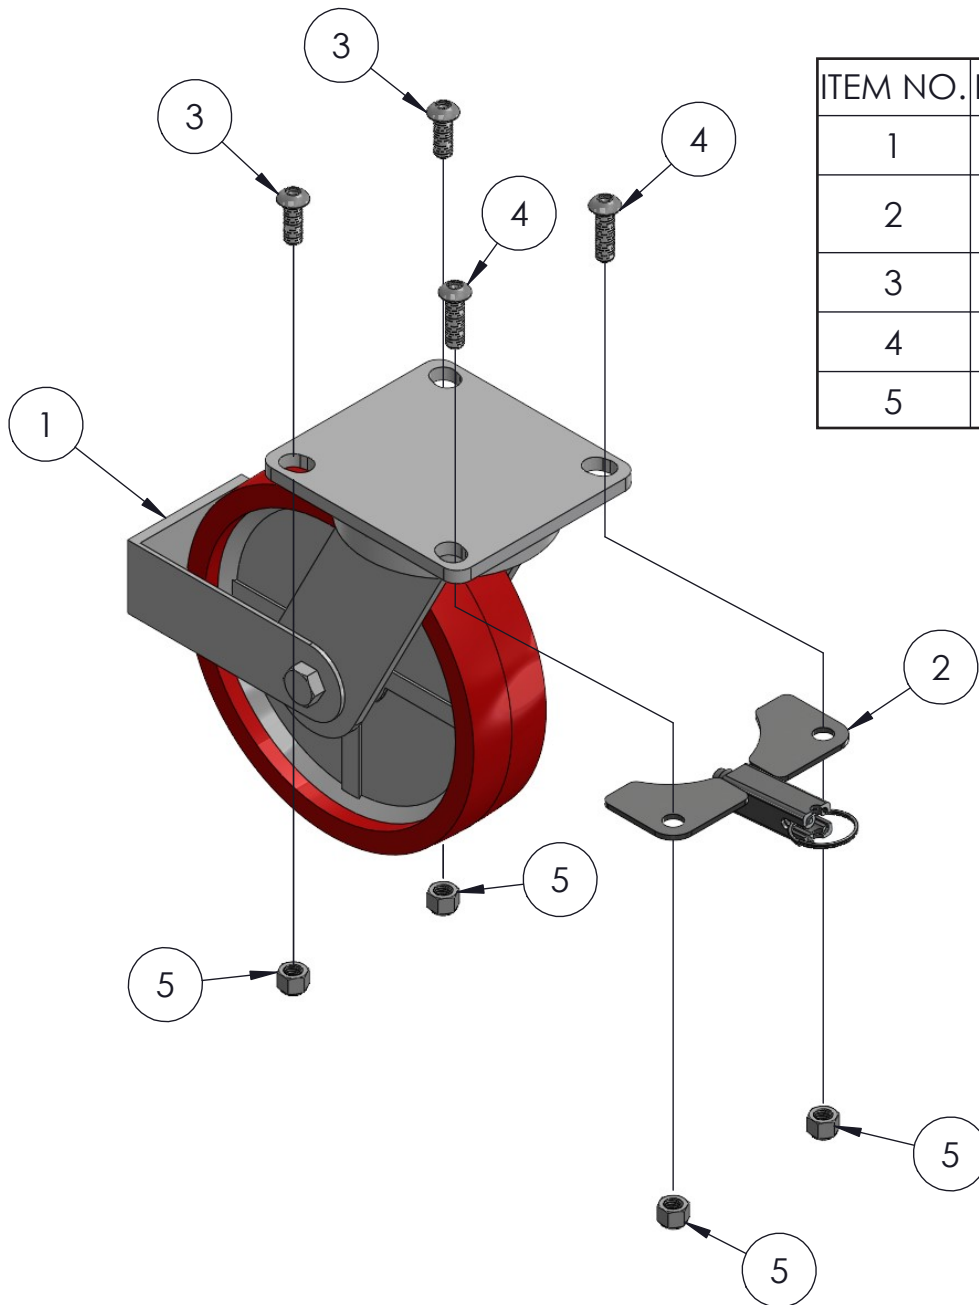

CASTER KIT ASSEMBLY

ITEM NO.	PART NUMBER	DESCRIPTION	QTY.
1	779041	CASTER, SWIVEL W/BRAKE 8 X 2	1
2	785350	SWIVEL LOCK ASSY, GANTRY CASTER	1
3	771266	SCREW, BHC 3/8-16 X 1	2
4	771267	SCREW, BHC 3/8-16 X 1-1/4	2
5	772355	NUT, INSERT LOCK 3/8-16	4