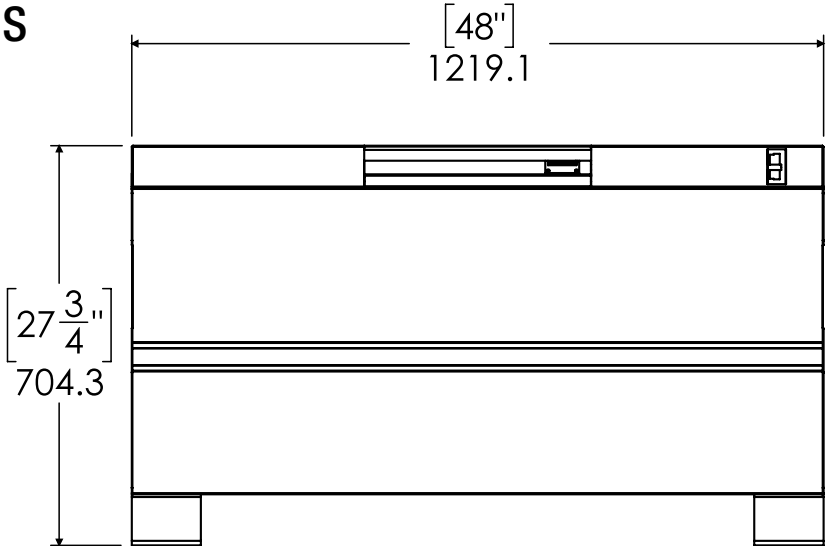

COMPACT CHEST - CC482423 59822601

OUTER DIMENSIONS

INNER DIMENSIONS

COMPACT CHEST - CC482423 59822601

779025 - Optional Caster Kit That Contains:

Part No.	Description	Qty
779008	6" Swivel Casters	2
779009	6" Rigid Casters	2