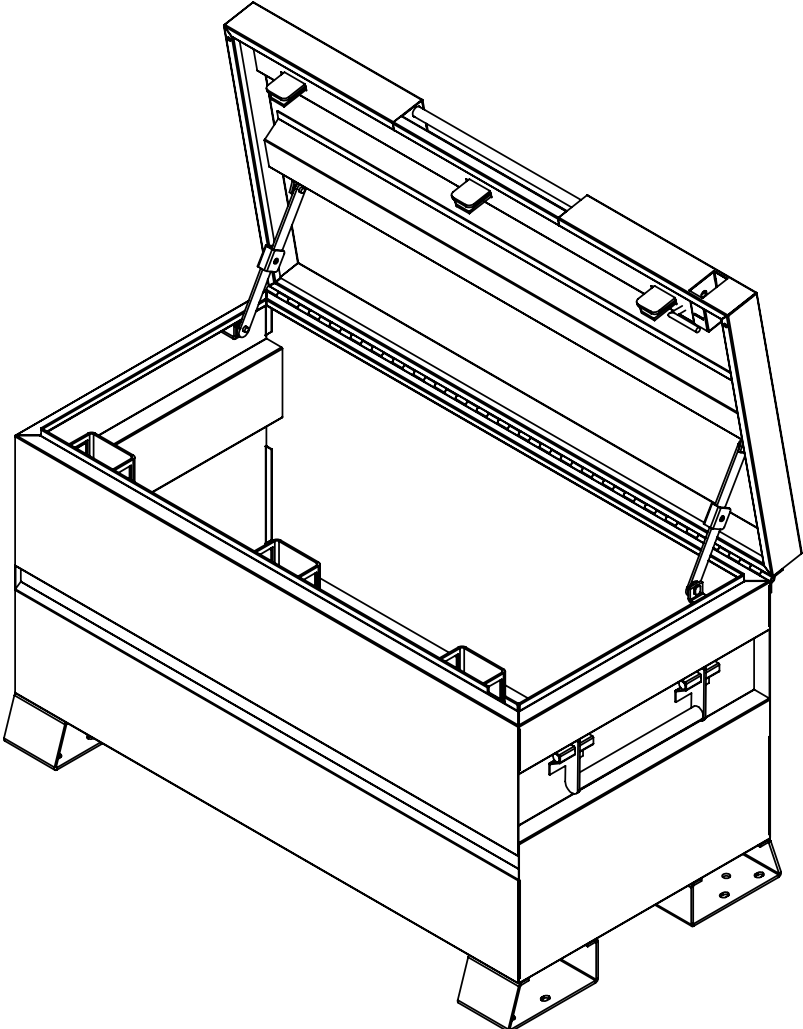

COMPACT CHEST - CC482423 59822601

OUTER DIMENSIONS

INNER DIMENSIONS

COMPACT CHEST - CC482423 59822601

779025 - Optional Caster Kit That Contains:

Part No.	Description	Qty
779008	6" Swivel Casters	2
779009	6" Rigid Casters	2