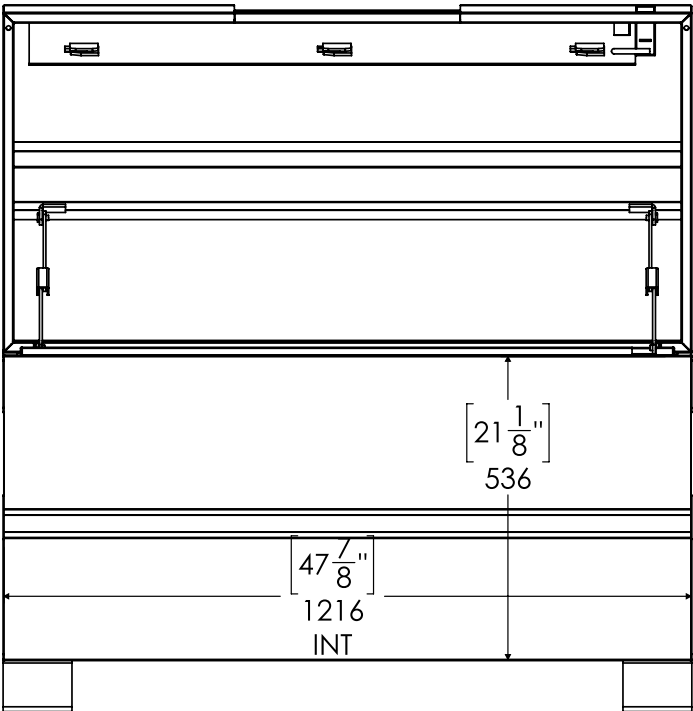

COMPACT CHEST - CC482423 59822601

OUTER DIMENSIONS

INNER DIMENSIONS

COMPACT CHEST - CC482423 59822601

779025 - Optional Caster Kit That Contains:

Part No.	Description	Qty
779008	6" Swivel Casters	2
779009	6" Rigid Casters	2