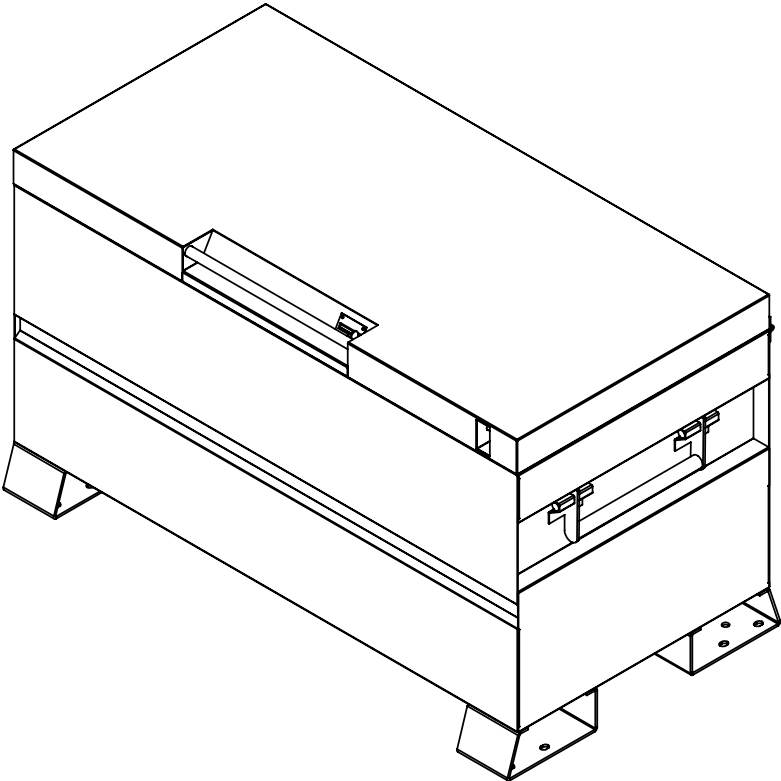

COMPACT CHEST - CC482423 59822601

OUTER DIMENSIONS

INNER DIMENSIONS

COMPACT CHEST - CC482423 59822601

779025 - Optional Caster Kit That Contains:

Part No.	Description	Qty
779008	6" Swivel Casters	2
779009	6" Rigid Casters	2