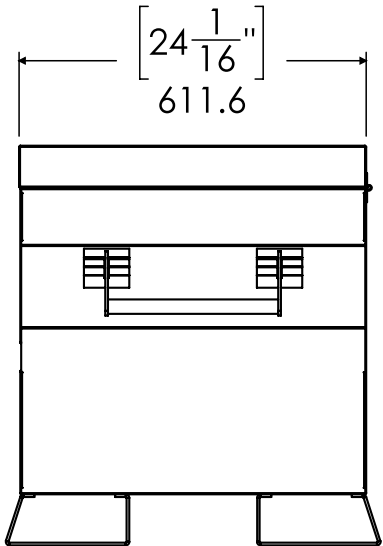

COMPACT CHEST - CC482423 59822601

OUTER DIMENSIONS

INNER DIMENSIONS

COMPACT CHEST - CC482423 59822601

779025 - Optional Caster Kit That Contains:

Part No.	Description	Qty
779008	6" Swivel Casters	2
779009	6" Rigid Casters	2