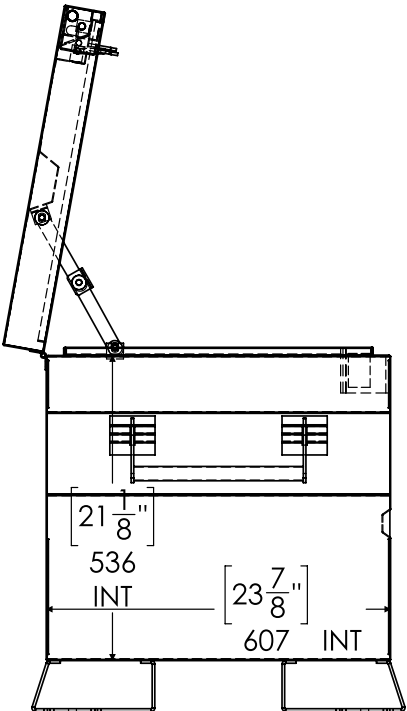

COMPACT CHEST - CC482423 59822601

OUTER DIMENSIONS

INNER DIMENSIONS

COMPACT CHEST - CC482423 59822601

779025 - Optional Caster Kit That Contains:

Part No.	Description	Qty
779008	6" Swivel Casters	2
779009	6" Rigid Casters	2