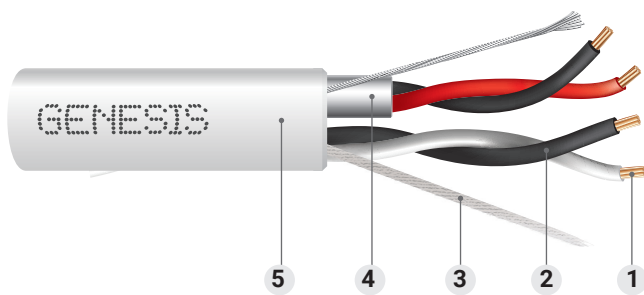

Multipair 1-Pair Shielded Cable Plenum

-GENESIS-

Genesis Multipair Cables offer a versatile solution for various signal and limited-power transmission applications.

Construction

- 1. Conductor:** Bare Copper conductors for excellent conductivity and low voltage drop
- 2. Insulation:** Low-Smoke PVC
- 3. Rip Cord:** Durable rip cord for efficient jacket stripping and removal
- 4. Shield:** Foil shield over one pair
- 5. Jacket:** Plenum PVC
Countdown® Length Markings for easy tracking of usage and remaining cable

Specifications

- NFPA 262 – Plenum Rated
- CSA C22.2 No. 2556 – FT6 Rated
- UL 444 – Communication Cables, Type CMP
- UL 1424 – Cables for Power-Limited Fire-Alarm Circuits, Type FPLP
- UL 13 – Power-Limited Circuit Cables, Type CL3P
- REACH/RoHS Compliant
- Rated for 300 Volts
- Rated for -20°C to 75°C