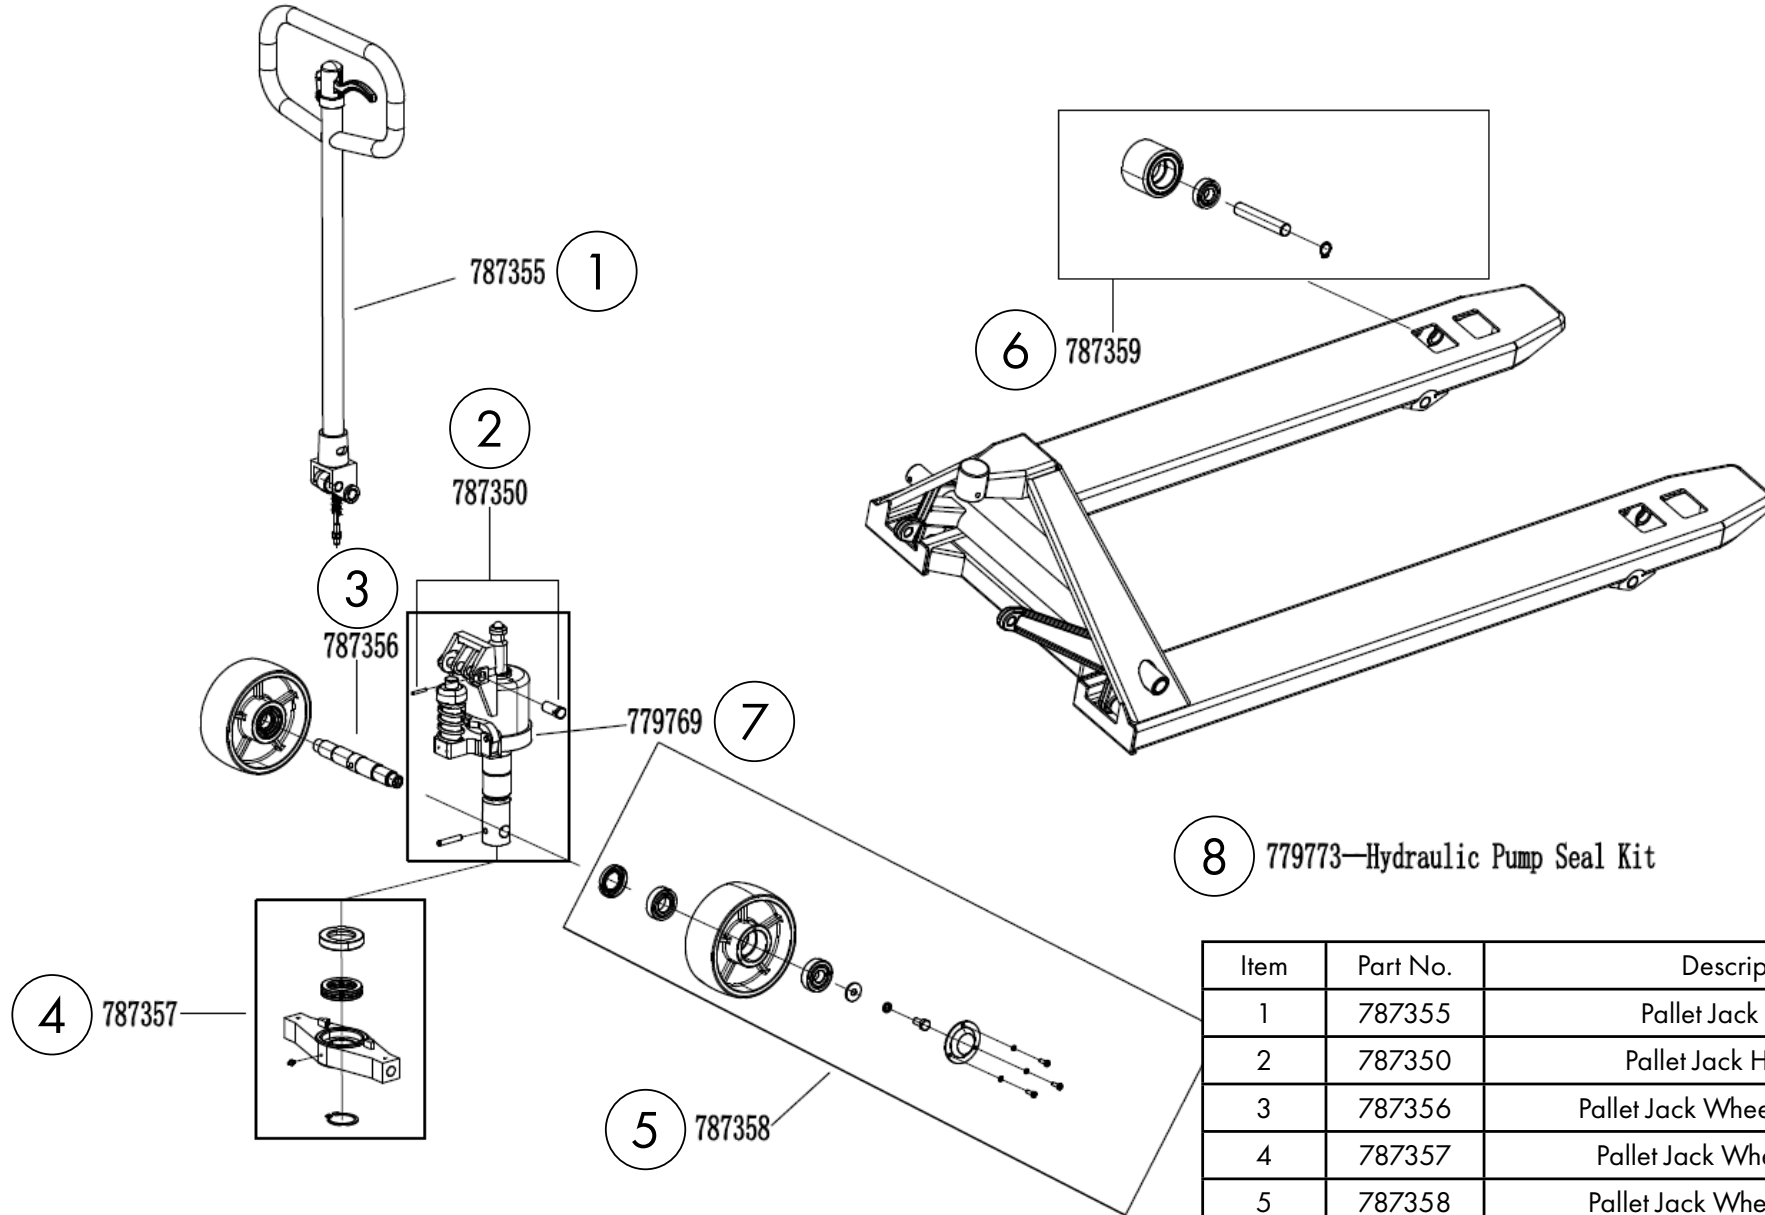

PALLET JACK PARTS

Item	Part No.	Description	Qty
1	787355	Pallet Jack Handle	1
2	787350	Pallet Jack Hardware	1
3	787356	Pallet Jack Wheel Axel/Shaft	1
4	787357	Pallet Jack Wheel Base Kit	1
5	787358	Pallet Jack Wheel Assembly	1
6	787359	Pallet Jack Forward Wheel Kit	1
7	779769	Pallet Jack Hydraulic Pump	1
8	779773	Pallet Jack Seal Kit Assembly	1