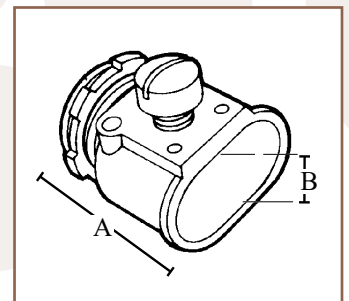

Southwire™

DUPLEX CONNECTORS

1 SCREW - SET SCREW TYPE - FOR BX, FLEX

FEATURES

- Duplex 2 screw clamp
- UL listed locknut
- Male hub NPT
- Tri-combo screw head
- Fits aluminum smooth extruded MC range .210-.500

APPLICATION

- Indoor dry location use only
- Strap-type fitting used to connect flexible metallic conduit or armored cable to box or enclosure

STANDARD MATERIAL

- Zinc die cast

370TZ

PART #	SIZE	KO	INNER QTY.	MASTER QTY.	WEIGHT/CASE (LBS.)	A	B (MIN.)
370TZ	3/8"	1/2"	25	250	28	1.42"	.63"