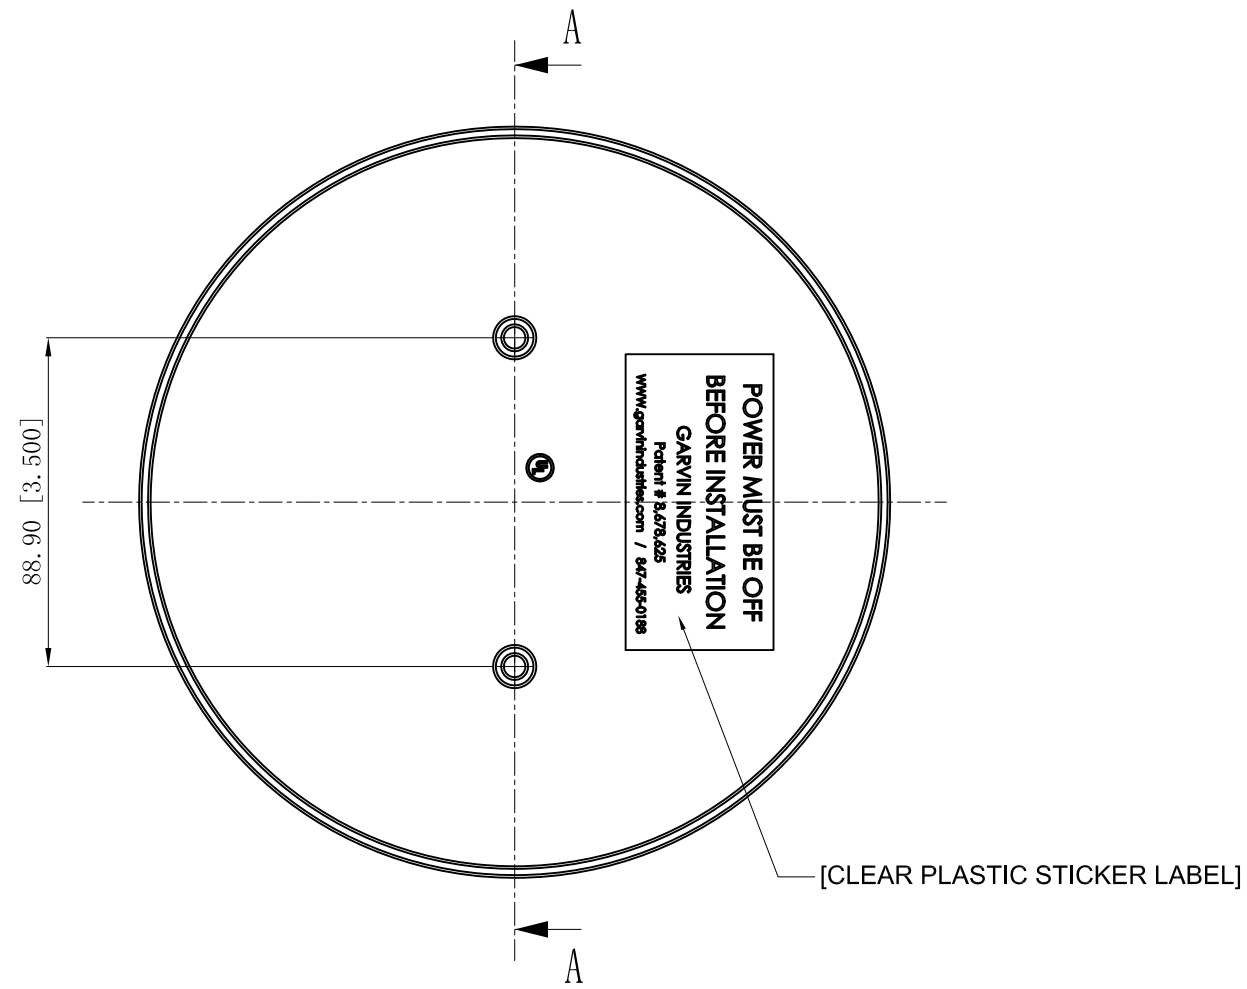

SIDES	BOTTOM
2 PCS 8-32×1 1/4 Screws Pack In Poly-bag Separately	
Material:Steel-0.0393"-C.R.S Powder Coating White	

CUTAWAY VIEW A-A

This data sheet is for reference only .GARVIN INDUSTRIES reserves the right to make changes to the design without prior notice.

DESCRIPTION
TRADE REFERENCE TERMS

STANDARD PACKING	<b>GARVIN INDUSTRIES</b>		
	TITLE <b>8" ROUND CEILING BLANKS</b>		
	SIZE	DWG NO.	REV
	A4	CBC-350800	B
DATA SHEET			
www.garvinindustries.com			