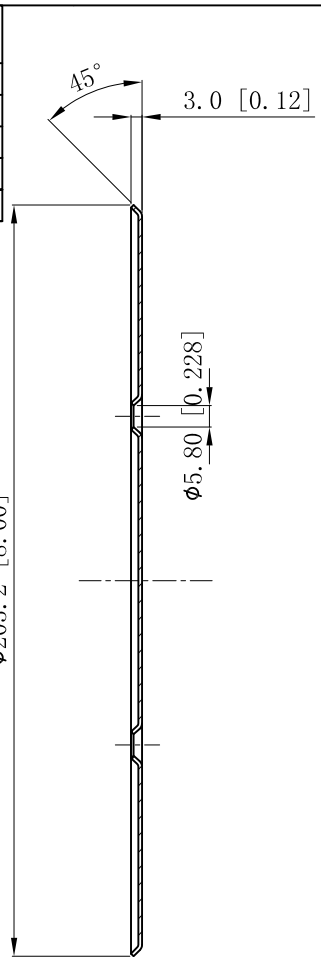

SIDES	BOTTOM
2 PCS 8-32×1 1/4 Screws Pack In Poly-bag Separately	
Material:Steel-0.0393"-C.R.S Powder Coating White	

CUTAWAY VIEW A-A

This data sheet is for reference only .GARVIN INDUSTRIES reserves the right to make changes to the design without prior notice.

DESCRIPTION
TRADE REFERENCE TERMS

STANDARD PACKING	<b>GARVIN INDUSTRIES</b>		
	TITLE <b>8" ROUND CEILING BLANKS</b>		
	SIZE	DWG NO.	REV
	A4	CBC-350800	B
DATA SHEET			
www.garvinindustries.com			