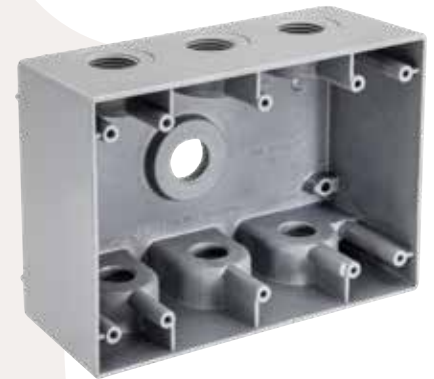

Southwire™

DIE CAST ALUMINUM BOXES

TRIPLE GANG BOXES

7 HOLE

FEATURES

- 54 cubic inch capacity
- 1/2", 3/4" or 1" threaded hub
- Superior commercial quality die cast metal construction
- Boxes include closure plugs, grounding screws and mounting lugs
- Installation instructions included
- Gray

APPLICATIONS

- UL listed for wet locations
- For wall or pole mounting of outdoor outlets, switches or floodlights

STANDARD MATERIAL

- Copper free aluminum

STANDARD FINISH

- Premium powder coat finish

WB3750

UL® Listed and 2011 NEC® and
NEMA® 3R Compliant

PART #	THREADED HUB	MASTER QTY.	WEIGHT/ CASE (LBS.)	A	B	C
WB3750	1/2"	5	11	6.374"	4.56"	2.625"
WB3775	3/4"	5	10	6.374"	4.56"	2.625"
WB37100	1"	5	9	6.374"	4.56"	2.625"