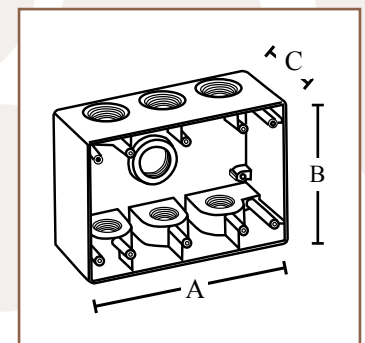

#### STANDARD FINISH

- Premium powder coat finish

WB3750

UL® Listed and 2011 NEC® and  
NEMA® 3R Compliant

PART #	THREADED HUB	MASTER QTY.	WEIGHT/ CASE (LBS.)	A	B	C
WB3750	1/2"	5	11	6.374"	4.56"	2.625"
WB3775	3/4"	5	10	6.374"	4.56"	2.625"
WB37100	1"	5	9	6.374"	4.56"	2.625"