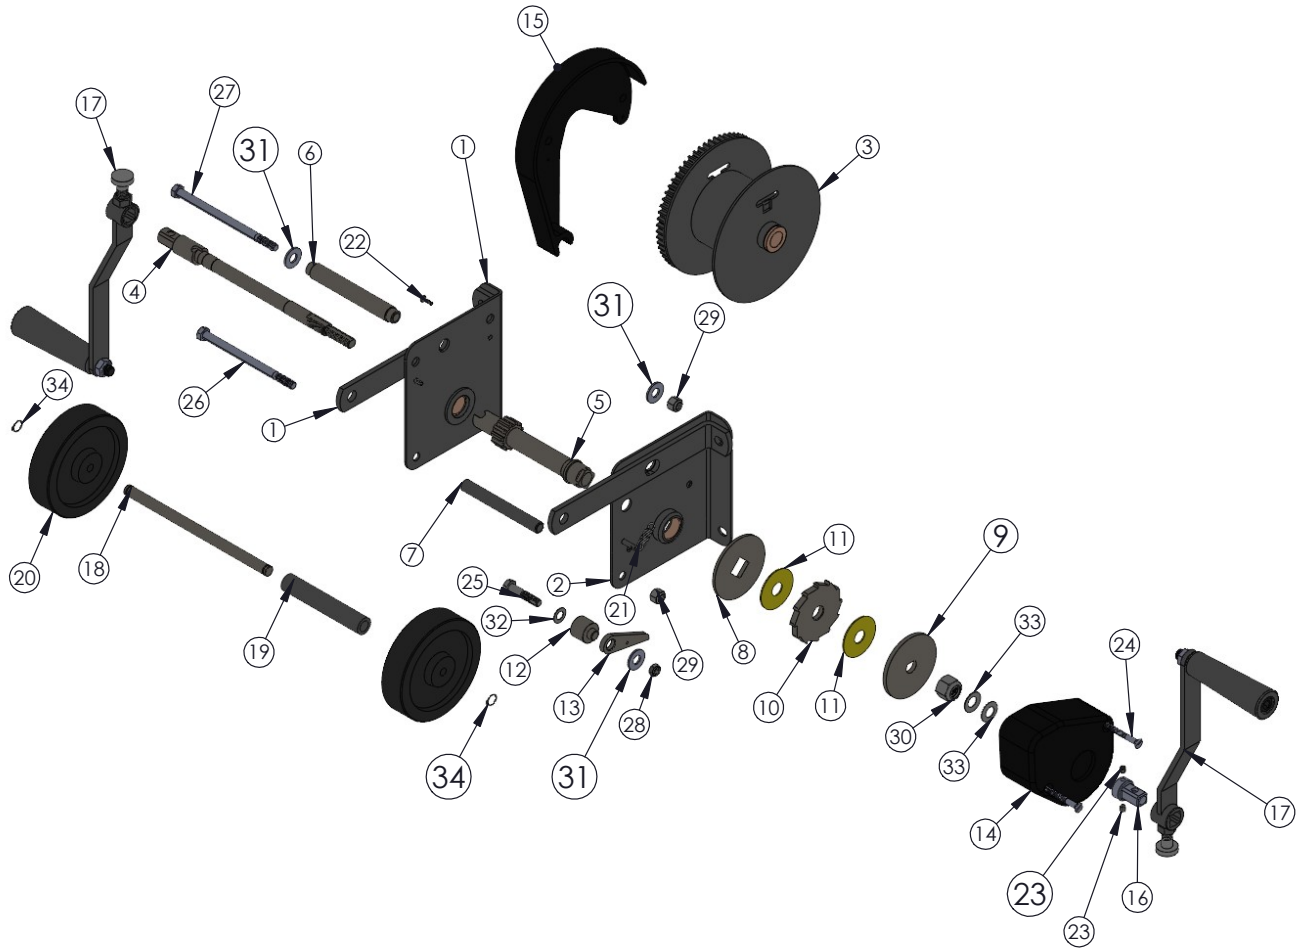

HOOK BLOCK KIT ASSEMBLY

ITEM NO.	PART NUMBER	DESCRIPTION	QTY.
0	783841	ADJUSTABLE FORK ASSEMBLY (NOT INCLUDED)	0
1	783771	HOOK BLOCK ASSEMBLY	2
2	772502	NUT, LOCK LOW PROFILE 5/16-18	2
3	771049	SCREW, BHC 5/16-18 X .625"LN	2

FORK ASSEMBLY

ITEM NO.	PART NUMBER	DESCRIPTION	QTY.
1	783848	FORK CROSS BRACE WELDMENT	1
2	783852	FORK ARM WELDMENT	1
3	776212	SPRING, #DWC - 042 - G - 9	6
4	779317	RAPID LINK, PEAR SHAPED -1/8"	4
5	782510	PLUNGER	6
6	775110	SPLIT RING 1-1/4" NICKLE PLATED	2
7	783853	CROSS BRACE ASSEMBLY	1
8	783854	ARM ASSEMBLY	2

HOOK BLOCK ASSEMBLY

ITEM NO.	PART NUMBER	DESCRIPTION	QTY.
1	783772	HOOK BLOCK WELDMENT	1
2	782510	PLUNGER	1
3	776212	SPRING, #DWC - 042 - G - 9	1
4	775110	SPLIT RING 1-1/4" NICKEL PLATED	1

NL WINCH ASSEMBLY

ITEM NO.	PART NUMBER	DESCRIPTION	QTY.
1	784492-BLK	SIDE PLATE ASSEMBLY-LH, NL WNCH-BLACK	1
2	784494-BLK	SIDE PLATE ASSEMBLY-RH, NL WNCH-BLACK	1
3	783613-BLK	DRUM ASSEMBLY-BLACK	1
4	783754	DRIVE SHAFT NL WINCH	1
5	784500	SHAFT, HOIST DRUM PINION, SQ END	1
6	783606	DRUM SPACER SHAFT	1
7	783599	SPACER-WINCH SIDE PLATE	1
8	784498	PLATE, INNER BRAKE DISC, NL WINCH	1
9	780212	PLATE, OUTER BRAKE DISC, NL WINCH	1
10	780214	BRAKE RATCHET WJ-15	1
11	783615	BRAKE DISK	2
12	783598	SPACER-RATCHET	1
13	780216	HOIST RATCHET DOG WJ-19	1
14	783612	BRAKE COVER	1
15	783611	GEAR COVER	1
16	784284	WINCH HANDLE ADAPTER	1
17	783757	WINCH HANDLE	2
18	782619	WINCH SHAFT, ROLLER	1
19	783764	SLEEVE, ROLLER SHAFT	1
20	779045	5" PLASTIC WHEEL	2
21	783621	RATCHET DOG SPRING	1
22	776042	SCREW, BHMS #8-32 X 1/2" LN	2
23	771431	SET SCREW 1/4-20 X 5/16"LN FLT PT	2
24	771290	SCREW, FHSC 1/4-20 X 2.25"LN	2
25	771100	SCREW, HHC 3/8-16X1.75" LN	1
26	771111	SCREW, HHC 3/8-16 X 5-1/2"	1
27	771105	SCREW, HHC 3/8-16X6" LN	1
28	772502	NUT, LOCK LOW PROFILE 5/16-18	1
29	772355	NUT, INSERT LOCK 3/8-16	2
30	772375	NUT, INSERT JAM 5/8 -16	1
31	773040	WASHER, FLAT 3/8"	3
32	773631	WASHER, FLAT 3/8"	1
33	773085	WASHER, BELLEVILLE 1/2"	2
34	776072	RING, EXTERNAL RETAINING 1/2"	2