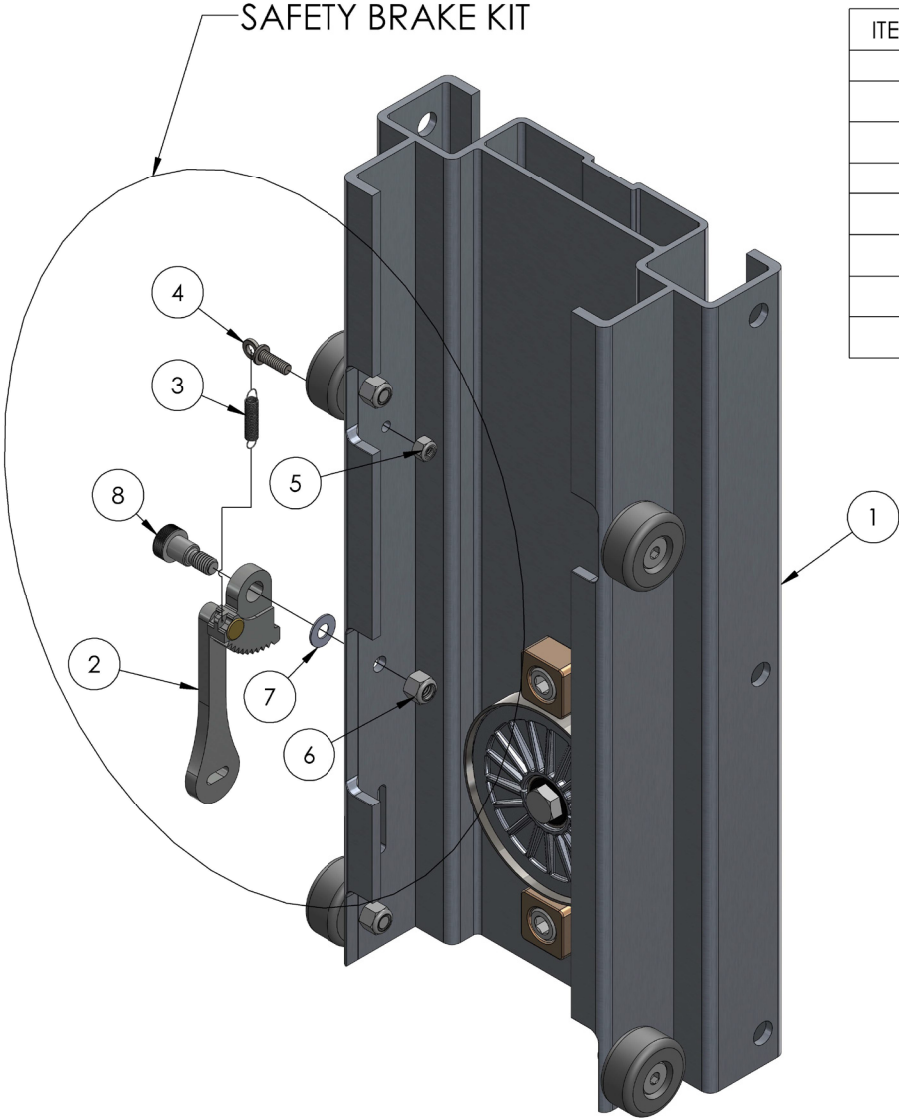

MAST BRAKE ASSEMBLY

ITEM NO.	PART NUMBER	DESCRIPTION	QTY.
1	783533	CARRIAGE ASSEMBLY (NOT INCLUDED)	NA
2	783529	SAFETY BRAKE ASSEMBLY	1
3	783530	BRAKE SPRING	1
4	779900	SCREW, ADJUSTING (OHIO ES2112) EYE BOLT	1
5	772076	NUT, INSERT LOCK 1/4-20	1
6	772350	NUT, INSERT JAM 3/8 - 16	1
7	773042	WASHER, FLAT 5/16	1
8	771350	SCREW, SHOULDER 1/2 X 1/2	1