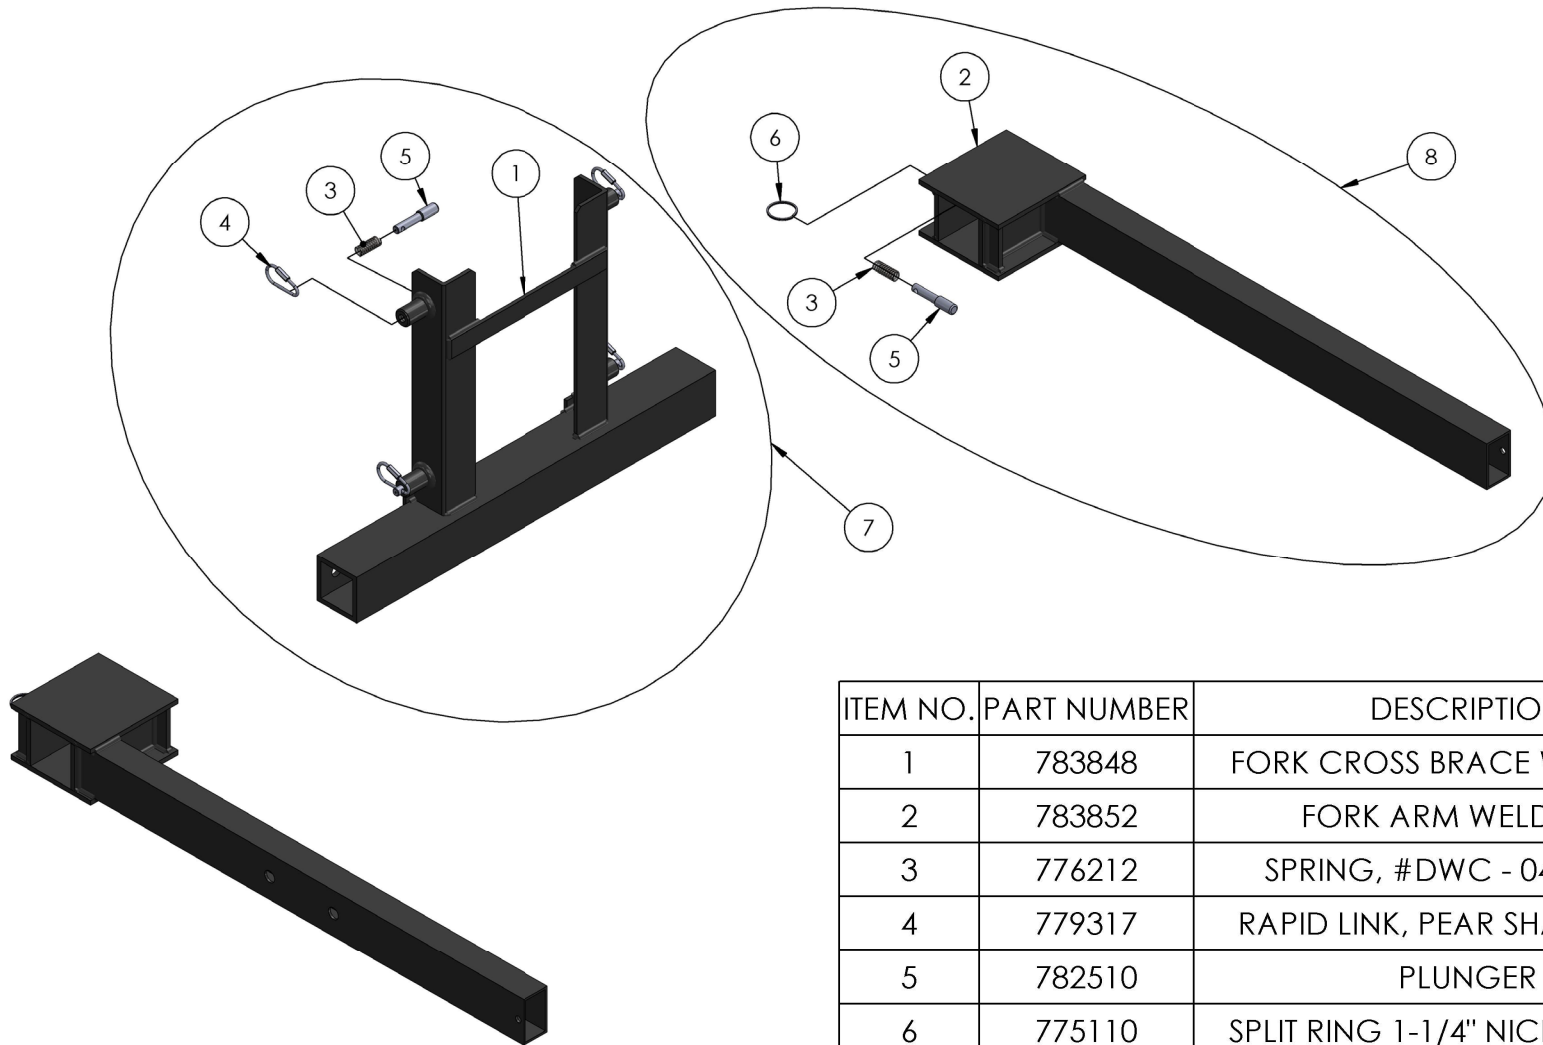

FRONT AND REAR LEG ASSEMBLY

ITEM NO.	PART NUMBER	DESCRIPTION	QTY.
1	783816	FRONT LEG WELDMENT , EVENTER	1
1	783817	REAR LEG WELDMENT, EVENTER	1
2	783895	LEVELING SCREW ASSY, 2416 LIFT	1
3	783891	BUSHING, LEVELING SCREW	1
4	773402	LEVELING MOUNT, NON-SKID	1
5	773080	WASHER, CONICAL	1
6	771354	SCREW, SHOULDER 5/16 X 1	1
7	779002	CASTER, 125 X 32 12MM STEM	1
8	773590	WASHER, LOCK 1/2	1
9	772801	NUT, HEX 12MM ZINC PLATED	1
10	778352	TAPE, 2" B/Y CAUTION STRIPE 54"	
11	773091	WASHER, FLAT 7/8" USS PLATED	1
12	773097	WASHER, 1/2 X 2 X 0.375" THK	1
13	784897	HANDLE, LEVELING SCREW	1
14	774126	HANDLE, REVOLVING BLK PHENOLIC	1
15	773042	WASHER FL HARD .38	3
16	772355	NUT, INSERT JAM 3/8-16	2
17	771112	SCREW, HHC 3/8-16 X 2.0	1
18	783894	LEVELING SCREW EVENTER LIFTS	1

LEG STORAGE ASSEMBLY

ITEM NO.	PART NUMBER	DESCRIPTION	QTY.
1	783863	LEG STORAGE WLDM'T	1
2	782960	ROLLER SHAFT, CARR.715/720	1
3	780025	SHEAVE, RAB-222 (2") Z-22	1
4	771120	SCREW, HHC 1/2-13 x 1.5" LN	1
5	772357	NUT, INSERT LOCK 1/2 - 13	1
6	782510	PLUNGER	4
7	776212	SPRING, #DWC - 042 - G - 9	4
8	775110	SPLIT RING 1-1/4" NICKEL PLATED	4
9	779905	CAP, 2" OD TUBE, BLACK	2
10	779318	SPRING SNAP - 1/4"	1
11	783625	BRAKE RELEASE TOOL	1
12	779976	EVENTER OPERATORS MANUAL	1
13	779715	ALLEN WRENCH, 3/8	1
14	779720	ALLEN WRENCH, 3/16	1

HOOK BLOCK KIT ASSEMBLY

ITEM NO.	PART NUMBER	DESCRIPTION	QTY.
0	783841	ADJUSTABLE FORK ASSEMBLY (NOT INCLUDED)	0
1	783771	HOOK BLOCK ASSEMBLY	2
2	772502	NUT, LOCK LOW PROFILE 5/16-18	2
3	771049	SCREW, BHC 5/16-18 X .625"LN	2

FORK ASSEMBLY

ITEM NO.	PART NUMBER	DESCRIPTION	QTY.
1	783848	FORK CROSS BRACE WELDMENT	1
2	783852	FORK ARM WELDMENT	1
3	776212	SPRING, #DWC - 042 - G - 9	6
4	779317	RAPID LINK, PEAR SHAPED -1/8"	4
5	782510	PLUNGER	6
6	775110	SPLIT RING 1-1/4" NICKLE PLATED	2
7	783853	CROSS BRACE ASSEMBLY	1
8	783854	ARM ASSEMBLY	2