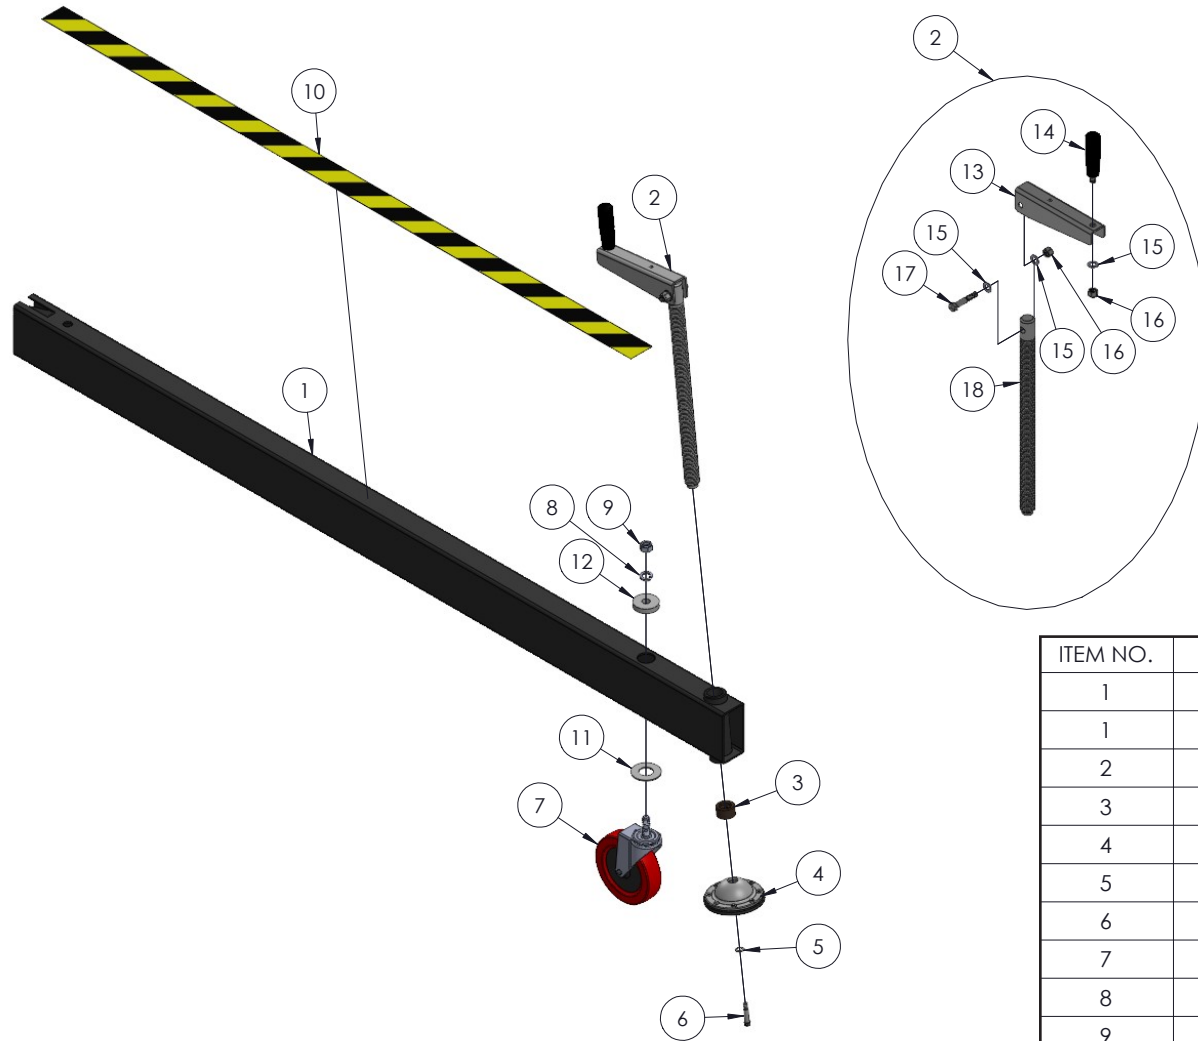

FRONT AND REAR LEG ASSEMBLY

ITEM NO.	PART NUMBER	DESCRIPTION	QTY.
1	783816	FRONT LEG WELDMENT , EVENTER	1
1	783817	REAR LEG WELDMENT, EVENTER	1
2	783895	LEVELING SCREW ASSY, 2416 LIFT	1
3	783891	BUSHING, LEVELING SCREW	1
4	773402	LEVELING MOUNT, NON-SKID	1
5	773080	WASHER, CONICAL	1
6	771354	SCREW, SHOULDER 5/16 X 1	1
7	779002	CASTER, 125 X 32 12MM STEM	1
8	773590	WASHER, LOCK 1/2	1
9	772801	NUT, HEX 12MM ZINC PLATED	1
10	778352	TAPE, 2" B/Y CAUTION STRIPE 54"	
11	773091	WASHER, FLAT 7/8" USS PLATED	1
12	773097	WASHER, 1/2 X 2 X 0.375" THK	1
13	784897	HANDLE, LEVELING SCREW	1
14	774126	HANDLE, REVOLVING BLK PHENOLIC	1
15	773042	WASHER FL HARD .38	3
16	772355	NUT, INSERT JAM 3/8-16	2
17	771112	SCREW, HHC 3/8-16 X 2.0	1
18	783894	LEVELING SCREW EVENTER LIFTS	1