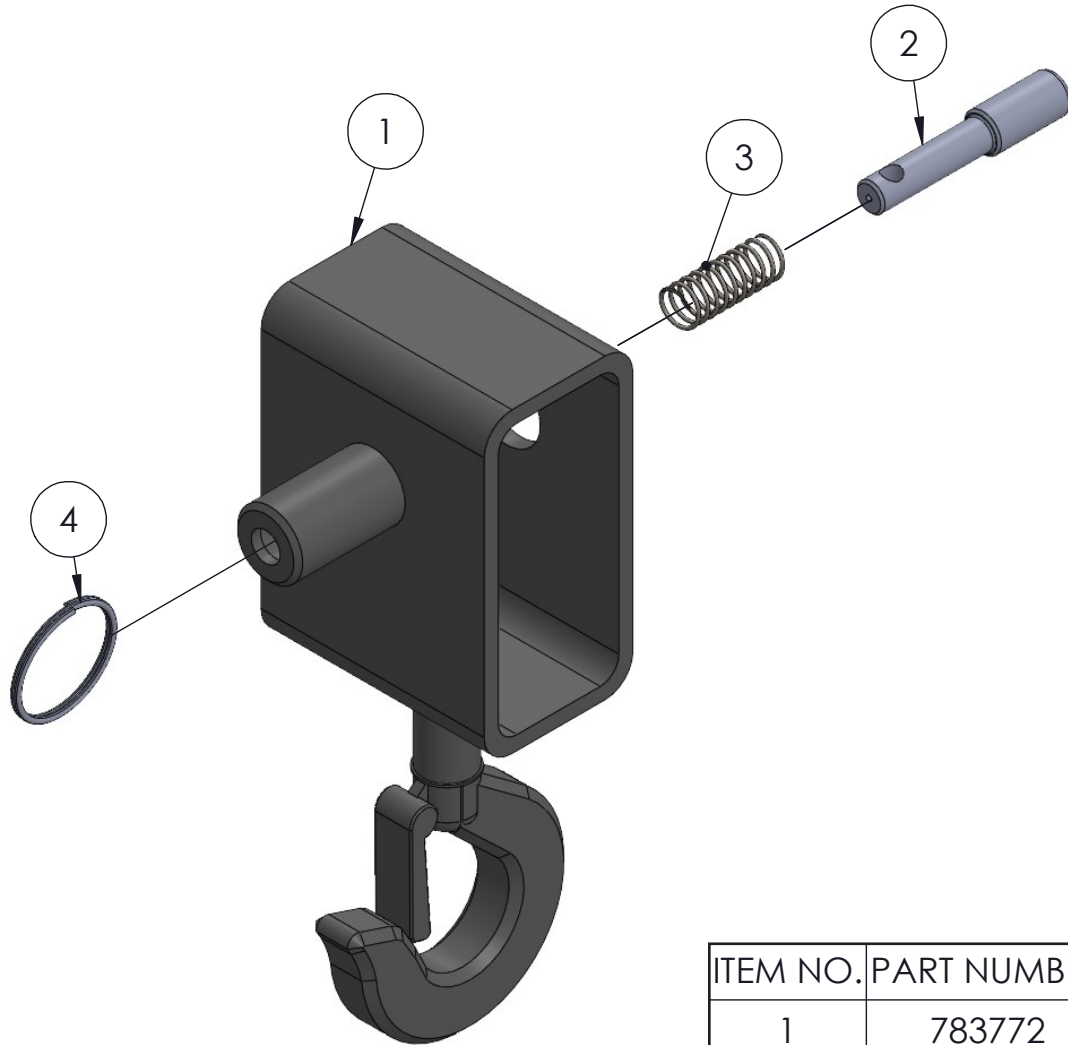

LEG STORAGE ASSEMBLY

ITEM NO.	PART NUMBER	DESCRIPTION	QTY.
1	783863	LEG STORAGE WLDM'T	1
2	782960	ROLLER SHAFT, CARR.715/720	1
3	780025	SHEAVE, RAB-222 (2") Z-22	1
4	771120	SCREW, HHC 1/2-13 x 1.5" LN	1
5	772357	NUT, INSERT LOCK 1/2 - 13	1
6	782510	PLUNGER	4
7	776212	SPRING, #DWC - 042 - G - 9	4
8	775110	SPLIT RING 1-1/4" NICKEL PLATED	4
9	779905	CAP, 2" OD TUBE, BLACK	2
10	779318	SPRING SNAP - 1/4"	1
11	783625	BRAKE RELEASE TOOL	1
12	779976	EVENTER OPERATORS MANUAL	1
13	779715	ALLEN WRENCH, 3/8	1
14	779720	ALLEN WRENCH, 3/16	1

HOOK BLOCK KIT ASSEMBLY

ITEM NO.	PART NUMBER	DESCRIPTION	QTY.
0	783841	ADJUSTABLE FORK ASSEMBLY (NOT INCLUDED)	0
1	783771	HOOK BLOCK ASSEMBLY	2
2	772502	NUT, LOCK LOW PROFILE 5/16-18	2
3	771049	SCREW, BHC 5/16-18 X .625"LN	2

FORK ASSEMBLY

ITEM NO.	PART NUMBER	DESCRIPTION	QTY.
1	783848	FORK CROSS BRACE WELDMENT	1
2	783852	FORK ARM WELDMENT	1
3	776212	SPRING, #DWC - 042 - G - 9	6
4	779317	RAPID LINK, PEAR SHAPED -1/8"	4
5	782510	PLUNGER	6
6	775110	SPLIT RING 1-1/4" NICKLE PLATED	2
7	783853	CROSS BRACE ASSEMBLY	1
8	783854	ARM ASSEMBLY	2

HOOK BLOCK ASSEMBLY

ITEM NO.	PART NUMBER	DESCRIPTION	QTY.
1	783772	HOOK BLOCK WELDMENT	1
2	782510	PLUNGER	1
3	776212	SPRING, #DWC - 042 - G - 9	1
4	775110	SPLIT RING 1-1/4" NICKEL PLATED	1

NL WINCH ASSEMBLY