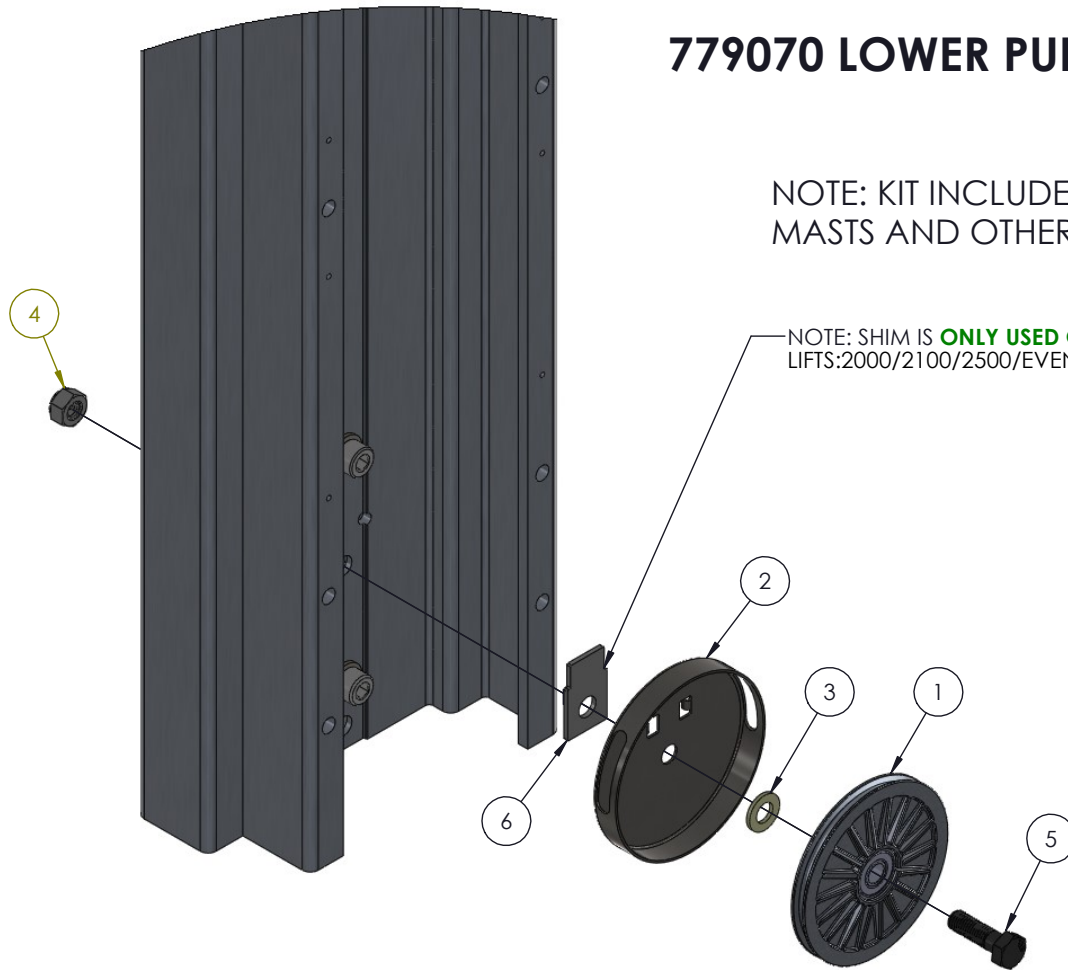

MAST ASSEMBLY

ITEM NO.	PART NUMBER	DESCRIPTION	QTY.
1	783893-BLK	BTM MAST EVENTER 20/25	1
1	783808-BLK	TOP/CENTER MAST BLACK ANODIZED	1
2	783923	PULLEY MOUNTING BRACKET ASSY	1
3	783921	PULLEY ASSEMBLY	1
4	783536	PULLEY GUARD	1
5	783540	MAST ROLLER (TOP QTY 2)	2
5	783540	MAST ROLLER (CENTER QTY 4)	4
5	783540	MAST ROLLER (BTM QTY 2)	2
6	783575	STOP BLOCK (TOP QTY 2)	2
6	783575	STOP BLOCK (CENTER QTY 4)	4
6	783575	STOP BLOCK (BTM QTY 2)	2
7	783503	BACKING PLATE WELDMENT	1
8	783649	TOP REINFORCEMENT BRACKET	1
9	771350	SCREW, SHOULDER 1/2 X 1/2 (TOP QTY 2)	2
9	771350	SCREW, SHOULDER 1/2 X 1/2 (CENTER QTY 4)	4
9	771350	SCREW, SHOULDER 1/2 X 1/2 (BTM QTY 2)	2
10	771166	M12-1.75 x 40MM HI-STRENGTH 10.9 GRADE	1
11	771107	SCREW, HHC 3/8-16 X 1	1
12	771258	SCREW, SHC 1/2-13 X 1	1
13	771257	SCREW, SHC 1/2 - 13 X 1 - 1/2	2
14	772800	NUT, INSERT LOCK 12MM	1
15	772357	NUT, INSERT LOCK 1/2 - 13	2
16	773108	WASHER, FLAT 7/16" GRADE 8	1
17	773022	WASHER, FLAT 3/8 SAE HARDENED	1
18	773060	WASHER, FLAT 1/2 USS	2
19	786585	LIFTING HOOK WELDMENT, CB LIFT	1
20	783620	SHAFT, ROLLER	1
21	779012	WHEEL, POLYOLEFIN 3"	2
22	774053	COTTER, CIRCLE Z/P 0.048 X 0.75"	2
23	772350	NUT, INSERT JAM 3/8 - 16	2
24	783694	STOP BLOCK WEDGE	1
25	772505	NUT, JAM LOCK 12MM	1
26	779070	LOWER PULLEY KIT (NOT PICTURED)	1
27	783924	UPPER PULLEY KIT (NOT PICTURED)	1

LOWER PULLEY KIT ASSEMBLY

779070 LOWER PULLEY KIT

NOTE: KIT INCLUDES PARTS 1,2,3,4,5.
MASTS AND OTHER HARDWARE FOR ASSEMBLY REFERENCE ONLY.

ITEM NO.	PART NUMBER	DESCRIPTION	QTY.
1	783921	PULLEY ASSEMBLY	1
2	783536	PULLEY GUARD	1
3	773108	WASHER, FLAT 7/16" GRADE 8	1
4	772505	NUT, INSERT JAM M12	1
5	771166	High-Strength Class 10.9 Steel Hex Head Screw	1
6	783069	SHIM, 2600 PULLEY GUARD	1