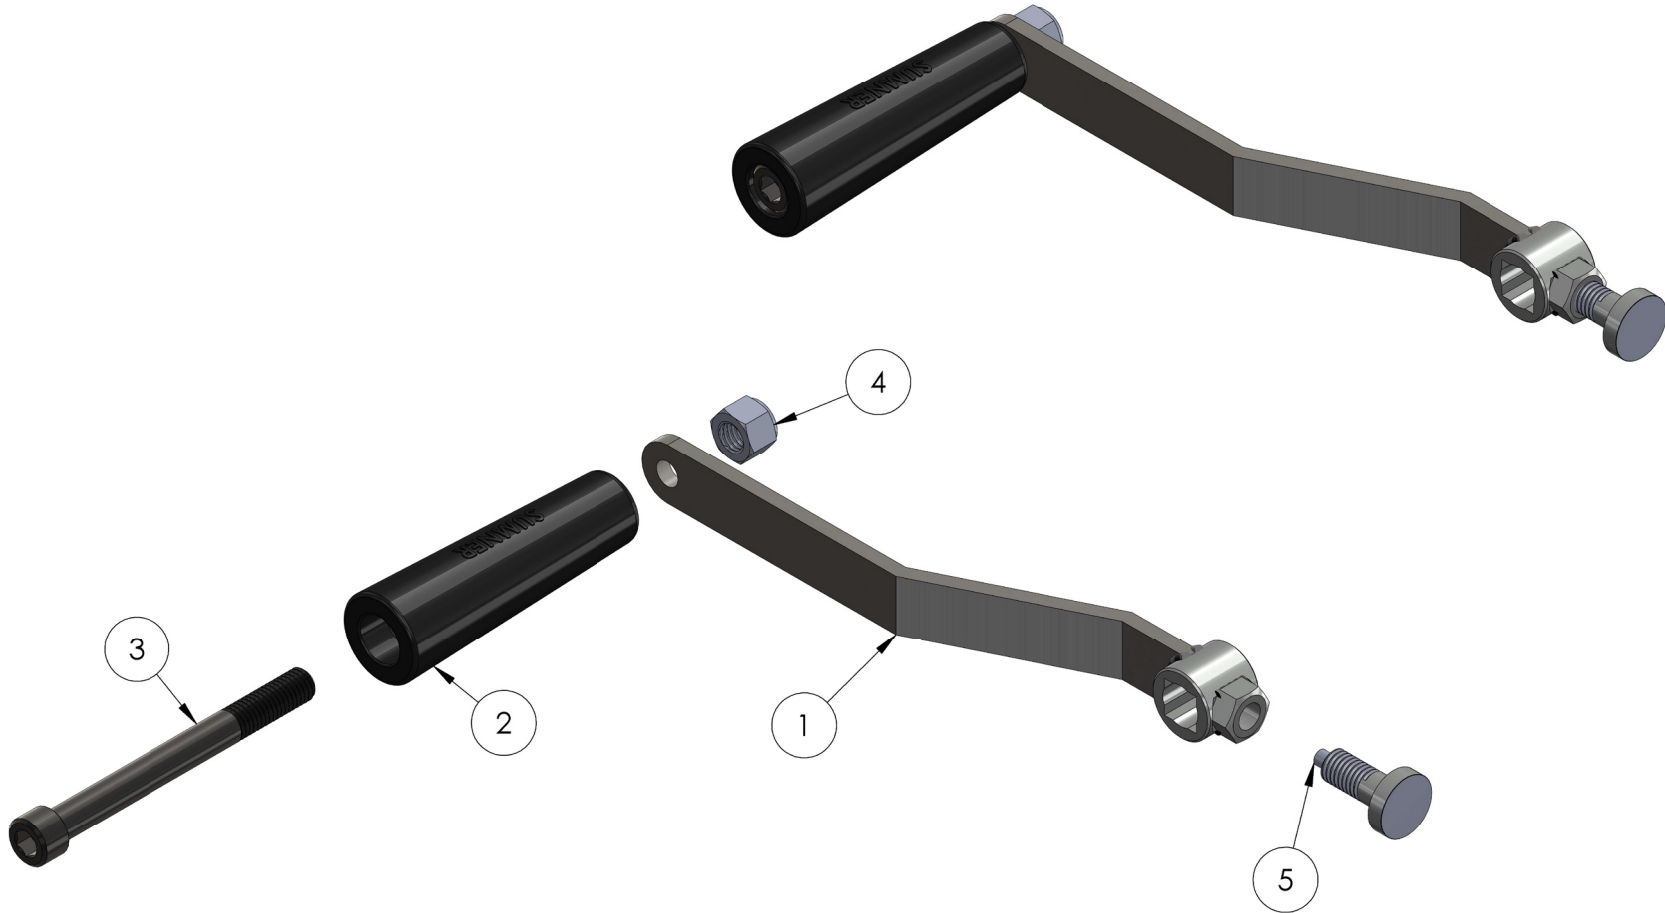

FORK ASSEMBLY

ITEM NO.	PART NUMBER	DESCRIPTION	QTY.
1	783848	FORK CROSS BRACE WELDMENT	1
2	783852	FORK ARM WELDMENT	1
3	776212	SPRING, #DWC - 042 - G - 9	6
4	779317	RAPID LINK, PEAR SHAPED -1/8"	4
5	782510	PLUNGER	6
6	775110	SPLIT RING 1-1/4" NICKLE PLATED	2
7	783853	CROSS BRACE ASSEMBLY	1
8	783854	ARM ASSEMBLY	2

HOOK BLOCK ASSEMBLY

ITEM NO.	PART NUMBER	DESCRIPTION	QTY.
1	783772	HOOK BLOCK WELDMENT	1
2	782510	PLUNGER	1
3	776212	SPRING, #DWC - 042 - G - 9	1
4	775110	SPLIT RING 1-1/4" NICKEL PLATED	1

NL WINCH ASSEMBLY

WINCH HANDLE ASSEMBLY

ITEM NO.	PART NUMBER	DESCRIPTION	QTY.
1	783756	WINCH HANDLE WELDMENT	1
2	780182	WINCH HANDLE SLEEVE	1
3	771254	SCREW, SHC 1/2 -13 X 5"LN	1
4	772358	NUT, INSERT JAM 1/2 -13	1
5	774180	SPRING PLUNGER, M 1/4 DIA.	1