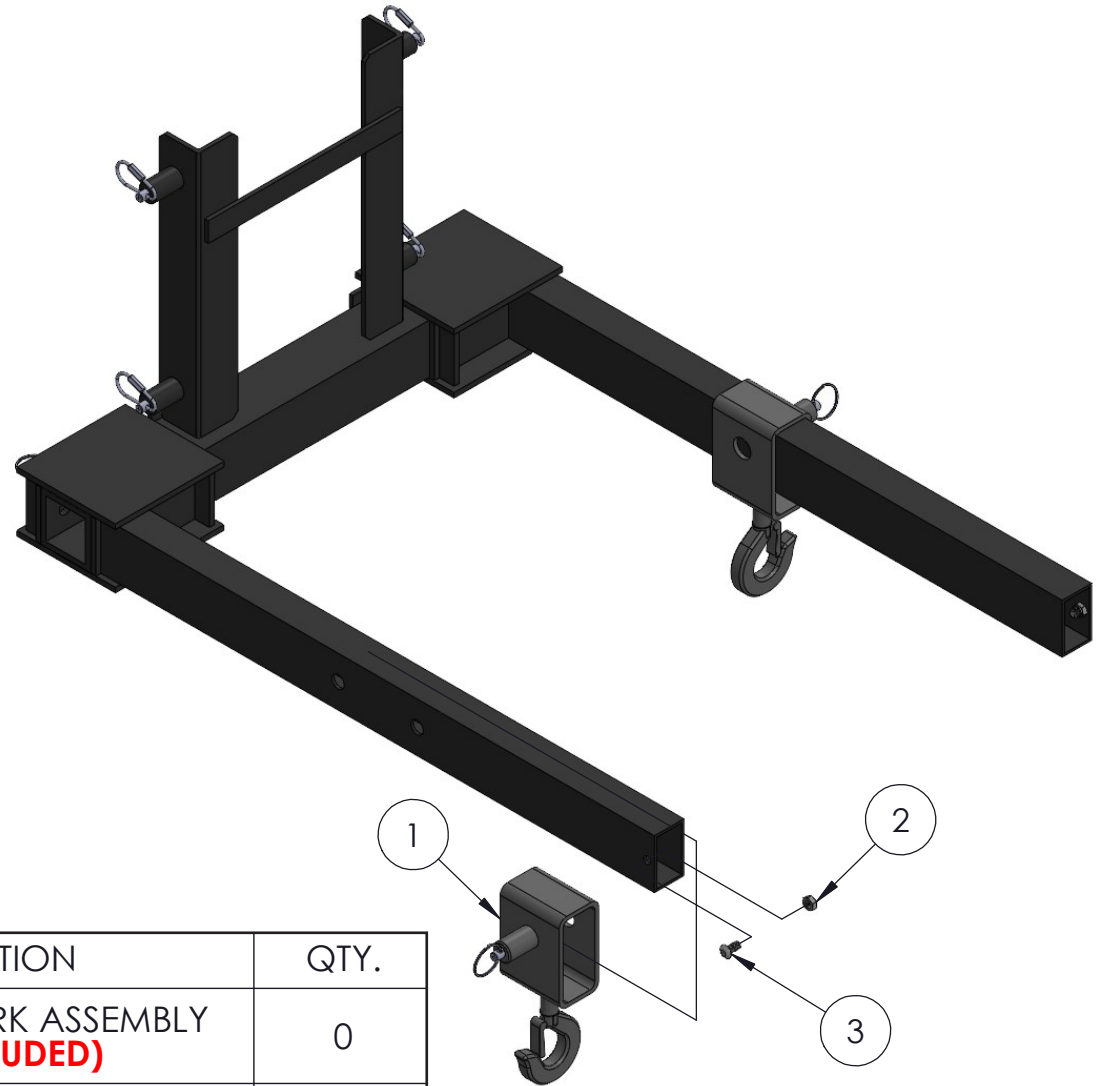

HOOK BLOCK KIT ASSEMBLY

ITEM NO.	PART NUMBER	DESCRIPTION	QTY.
0	783841	ADJUSTABLE FORK ASSEMBLY (NOT INCLUDED)	0
1	783771	HOOK BLOCK ASSEMBLY	2
2	772502	NUT, LOCK LOW PROFILE 5/16-18	2
3	771049	SCREW, BHC 5/16-18 X .625"LN	2