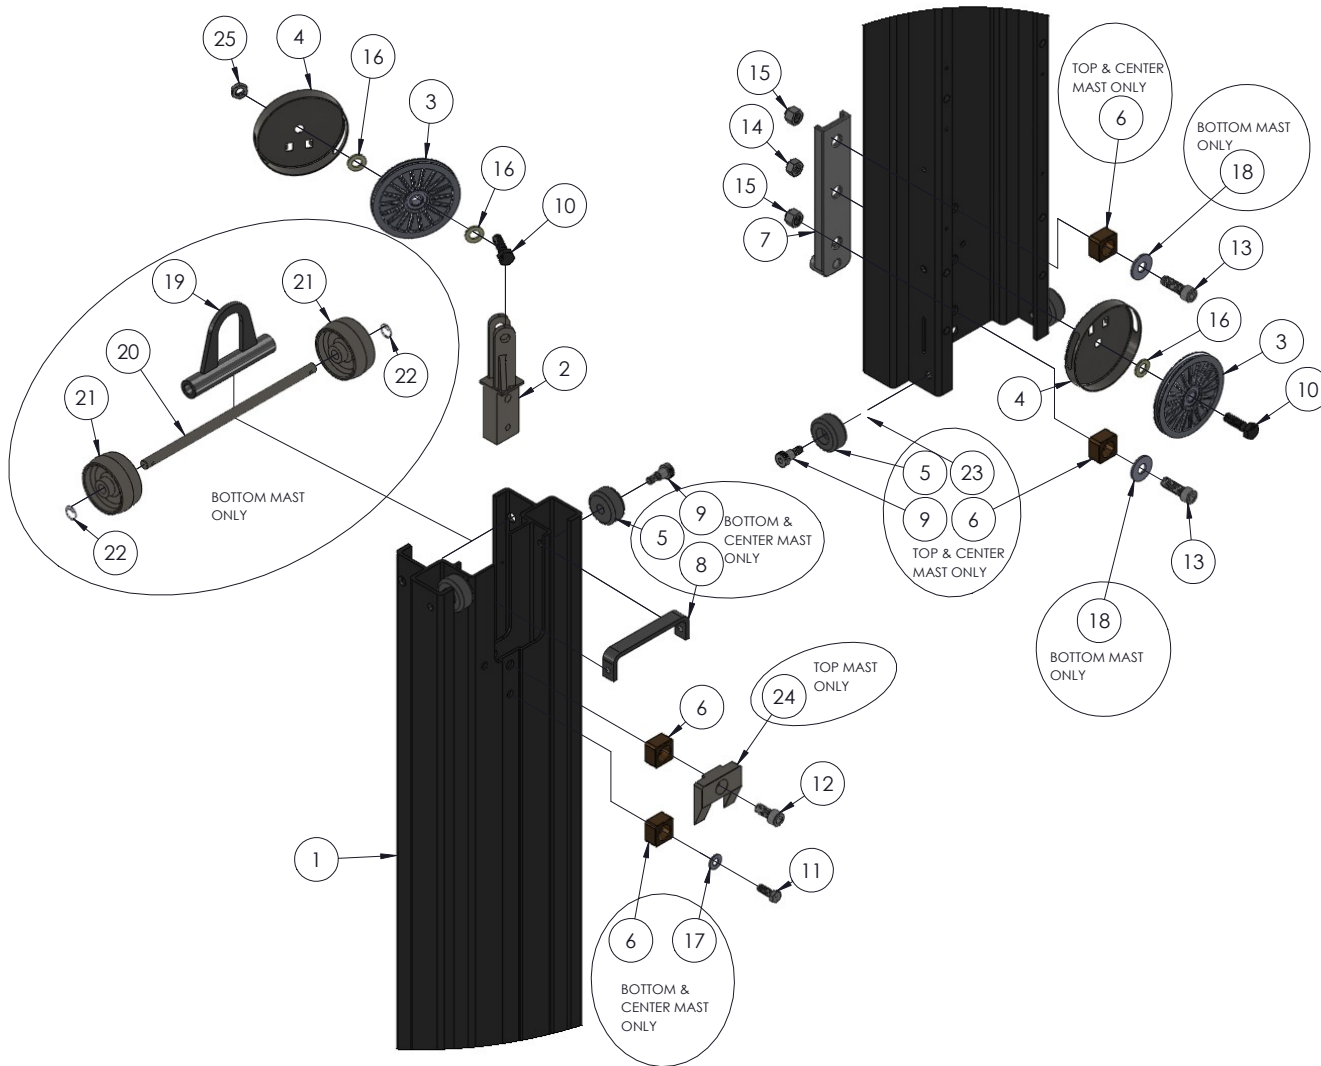

MAST ASSEMBLY

ITEM NO.	PART NUMBER	DESCRIPTION	QTY.
1	783893-BLK	BTM MAST EVENTER 20/25	1
1	783808-BLK	TOP/CENTER MAST BLACK ANODIZED	1
2	783923	PULLEY MOUNTING BRACKET ASSY	1
3	783921	PULLEY ASSEMBLY	1
4	783536	PULLEY GUARD	1
5	783540	MAST ROLLER (TOP QTY 2)	2
5	783540	MAST ROLLER (CENTER QTY 4)	4
5	783540	MAST ROLLER (BTM QTY 2)	2
6	783575	STOP BLOCK (TOP QTY 2)	2
6	783575	STOP BLOCK (CENTER QTY 4)	4
6	783575	STOP BLOCK (BTM QTY 2)	2
7	783503	BACKING PLATE WELDMENT	1
8	783649	TOP REINFORCEMENT BRACKET	1
9	771350	SCREW, SHOULDER 1/2 X 1/2 (TOP QTY 2)	2
9	771350	SCREW, SHOULDER 1/2 X 1/2 (CENTER QTY 4)	4
9	771350	SCREW, SHOULDER 1/2 X 1/2 (BTM QTY 2)	2
10	771166	M12-1.75 x 40MM HI-STRENGTH 10.9 GRADE	1
11	771107	SCREW, HHC 3/8-16 X 1	1
12	771258	SCREW, SHC 1/2-13 X 1	1
13	771257	SCREW, SHC 1/2 - 13 X 1 - 1/2	2
14	772800	NUT, INSERT LOCK 12MM	1
15	772357	NUT, INSERT LOCK 1/2 - 13	2
16	773108	WASHER, FLAT 7/16" GRADE 8	1
17	773022	WASHER, FLAT 3/8 SAE HARDENED	1
18	773060	WASHER, FLAT 1/2 USS	2
19	786585	LIFTING HOOK WELDMENT, CB LIFT	1
20	783620	SHAFT, ROLLER	1
21	779012	WHEEL, POLYOLEFIN 3"	2
22	774053	COTTER, CIRCLE Z/P 0.048 X 0.75"	2
23	772350	NUT, INSERT JAM 3/8 - 16	2
24	783694	STOP BLOCK WEDGE	1
25	772505	NUT, JAM LOCK 12MM	1
26	779070	LOWER PULLEY KIT (NOT PICTURED)	1
27	783924	UPPER PULLEY KIT (NOT PICTURED)	1