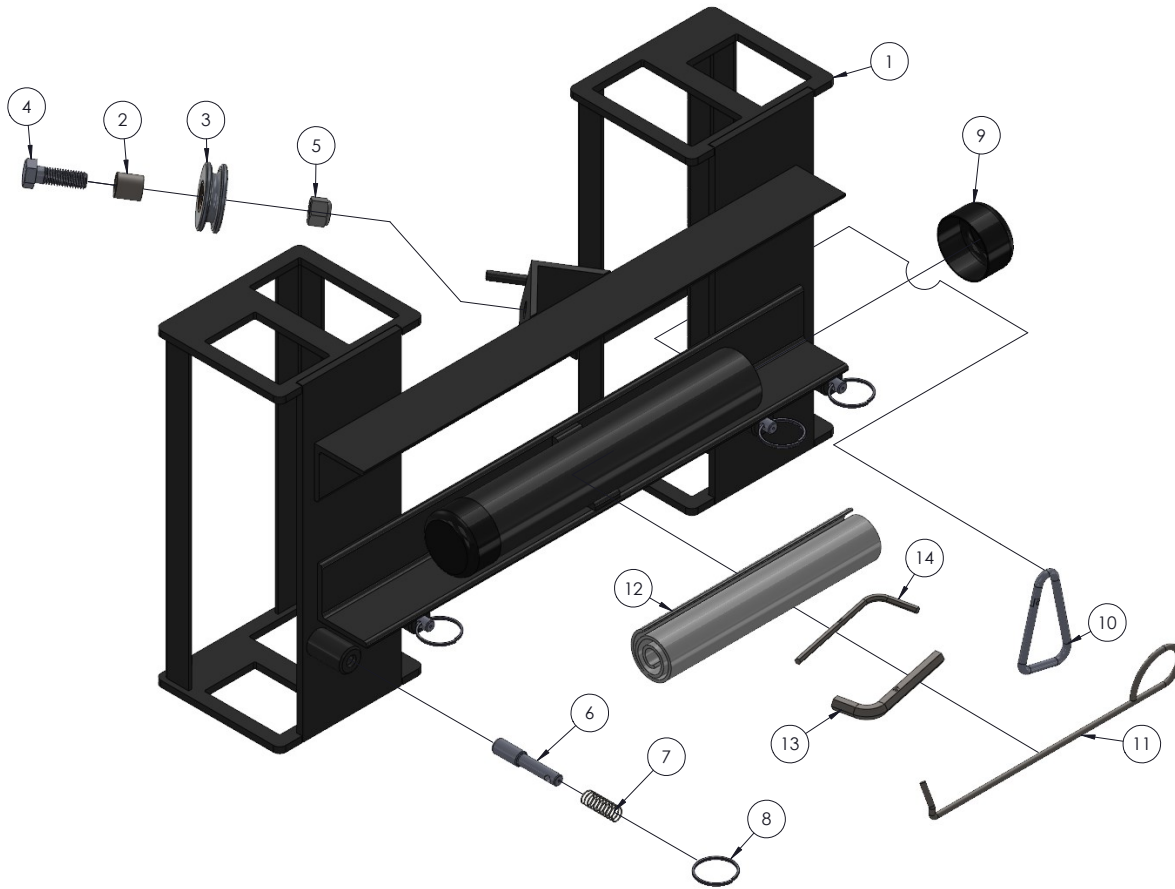

LEG STORAGE ASSEMBLY

ITEM NO.	PART NUMBER	DESCRIPTION	QTY.
1	783863	LEG STORAGE WLDM'T	1
2	782960	ROLLER SHAFT, CARR.715/720	1
3	780025	SHEAVE, RAB-222 (2") Z-22	1
4	771120	SCREW, HHC 1/2-13 x 1.5" LN	1
5	772357	NUT, INSERT LOCK 1/2 - 13	1
6	782510	PLUNGER	4
7	776212	SPRING, #DWC - 042 - G - 9	4
8	775110	SPLIT RING 1-1/4" NICKEL PLATED	4
9	779905	CAP, 2" OD TUBE, BLACK	2
10	779318	SPRING SNAP - 1/4"	1
11	783625	BRAKE RELEASE TOOL	1
12	779976	EVENTER OPERATORS MANUAL	1
13	779715	ALLEN WRENCH, 3/8	1
14	779720	ALLEN WRENCH, 3/16	1