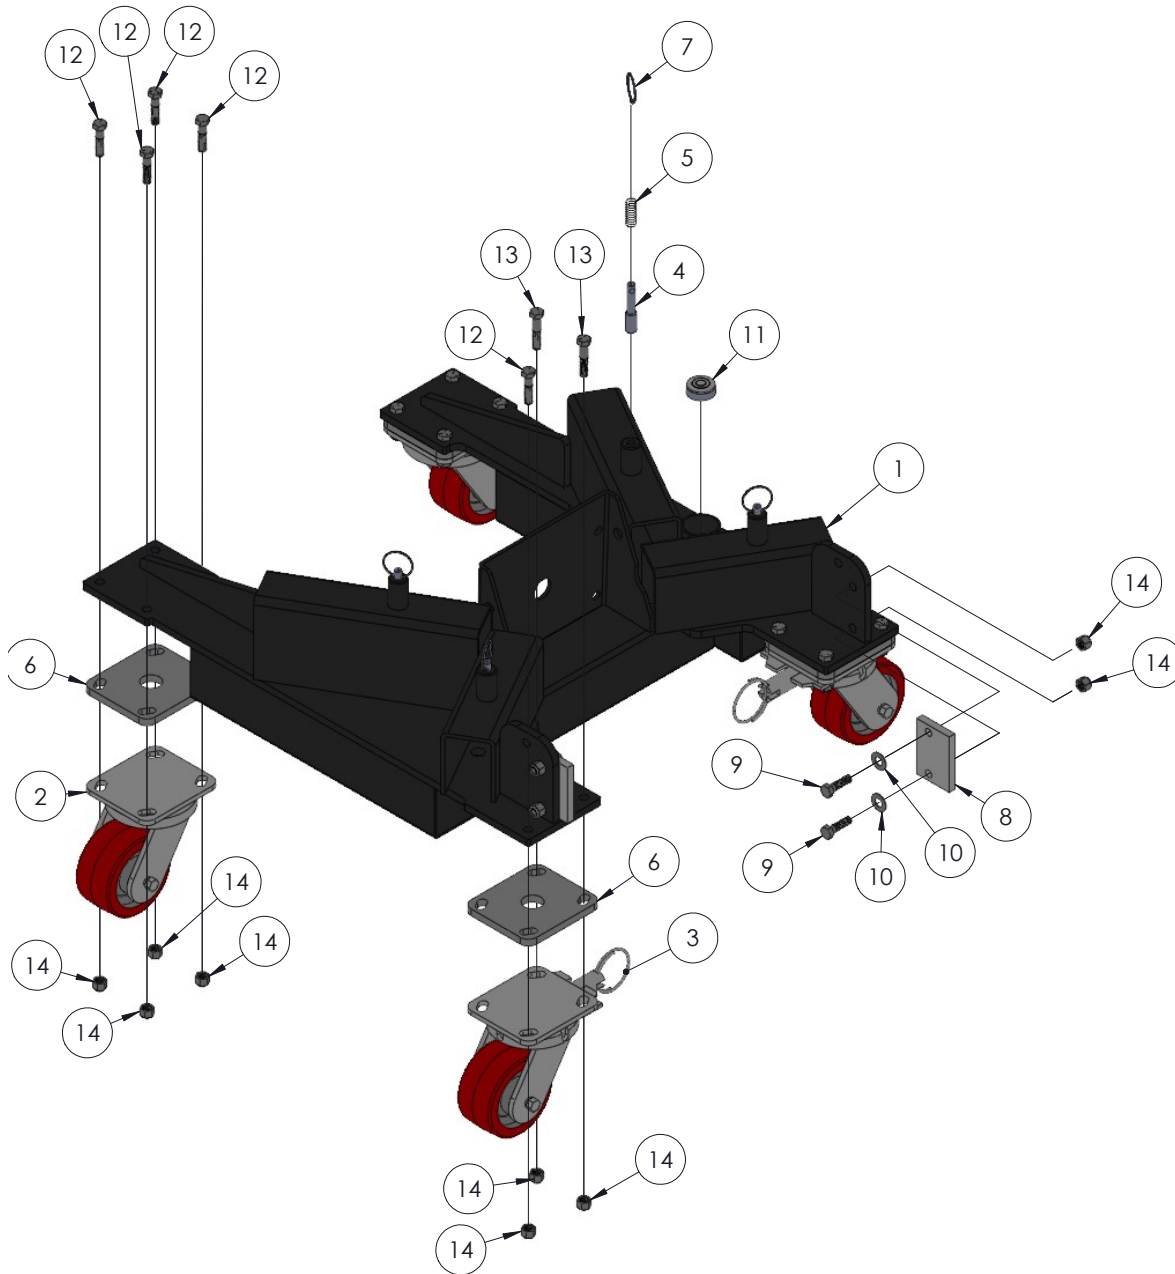

UPPER PULLEY KIT ASSEMBLY

ITEM NO.	PART NUMBER	DESCRIPTION	QTY.
1	783489	UPPER PULLEY BRACKET, 2600 SERIES	1
2	783536	PULLEY GUARD	1
3	783921	PULLEY ASSEMBLY	1
4	773108	WASHER, FLAT 7/16" GRADE 8	2
5	772505	NUT, INSERT JAM M12	1
6	771166	High-Strength Class 10.9 Steel Hex Head Screw	1
7	783484	PLATE, TOP PULLEY MOUNT 2600	1

MAST BRAKE ASSEMBLY

ITEM NO.	PART NUMBER	DESCRIPTION	QTY.
1	783533	CARRIAGE ASSEMBLY (NOT INCLUDED)	NA
2	783529	SAFETY BRAKE ASSEMBLY	1
3	783530	BRAKE SPRING	1
4	779900	SCREW, ADJUSTING (OHIO ES2112) EYE BOLT	1
5	772076	NUT, INSERT LOCK 1/4-20	1
6	772350	NUT, INSERT JAM 3/8 - 16	1
7	773042	WASHER, FLAT 5/16	1
8	771350	SCREW, SHOULDER 1/2 X 1/2	1

CARRIAGE ASSEMBLY

ITEM NO.	PART NUMBER	DESCRIPTION	QTY.
1	783822	CARRIAGE, BLACK ANODIZED	1
2	783921	PULLEY ASSEMBLY	1
3	783536	PULLEY GUARD	1
4	783540	MAST ROLLER	4
5	783575	STOP BLOCK	2
6	783478	BACK PLATE WELDMENT	1
7	771350	SCREW, SHOULDER 1/2 X 1/2	4
8	771166	M12-1.75 x 40MM HI-STRENGTH 10.9 GRADE	1
9	771257	SCREW, SHC 1/2 - 13 X 1 - 1/2	2
10	772800	NUT, INSERT LOCK 12MM	1
11	772350	NUT, INSERT JAM 3/8 - 16	4
12	772357	NUT, INSERT LOCK 1/2 - 13	2
13	773108	WASHER, FLAT 7/16" GRADE 8	1

BASE ASSEMBLY

ITEM NO.	PART NUMBER	DESCRIPTION	QTY.
1	783803	BASE WELDMENT EVENTER	1
2	779006	CASTER, HD 4	2
3	779007	CASTER, HD 4" W/SWIVEL LOCK	2
4	782510	PLUNGER	4
5	776212	SPRING, #C0480-042-1250-M	4
6	783476	CASTER MTG. PLATE 4" HD	4
7	775110	SPLIT RING 1-1/4" NICKEL PLATED	4
8	780711	SKID PAD, EVENTER BASE	2
9	771060	SCREW, HHC 3/8-16X1.25"LN	4
10	773040	WASHER, FLAT 3/8	4
11	773400	LEVEL, CIRCULAR BUBBLE	1
12	771090	SCREW, HHC 3/8-16 X 1.5"	10
13	771100	SCREW, HHC 3/8-16X1.75" LN	4
14	772350	NUT, INSERT JAM 3/8 - 16	18