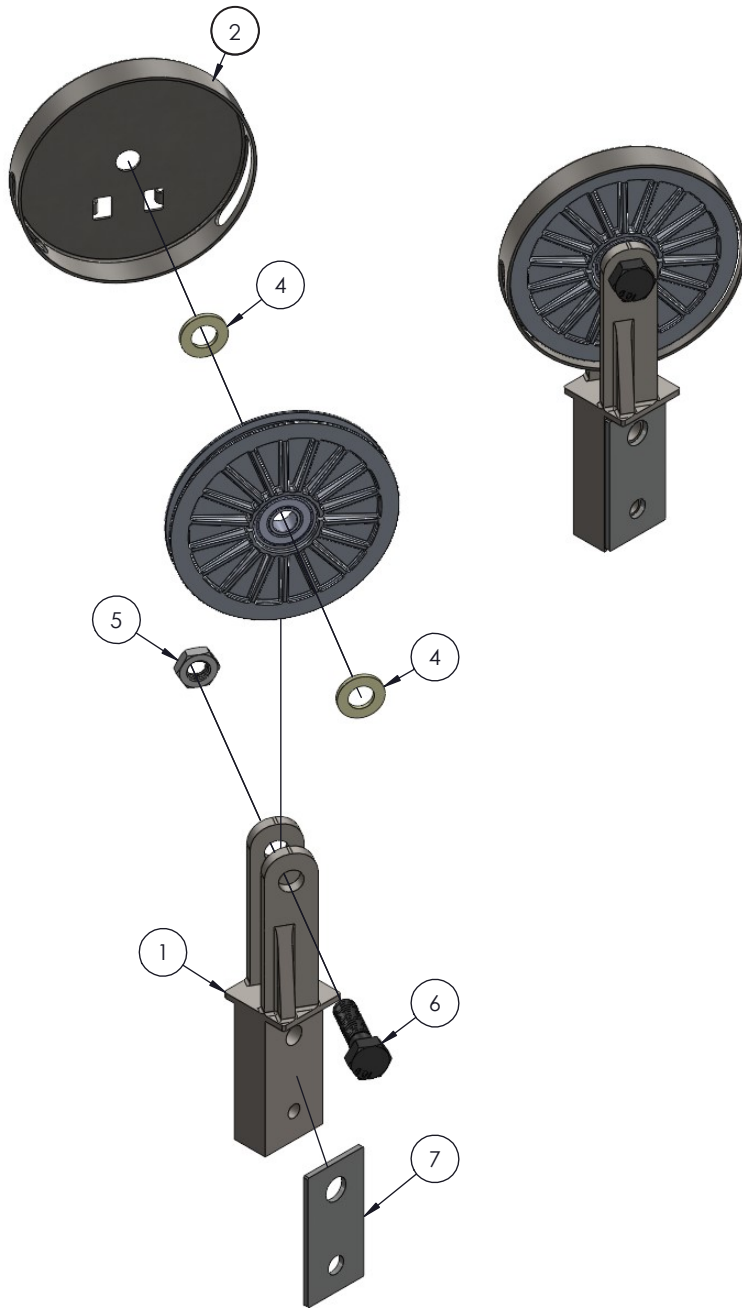

LOWER PULLEY KIT ASSEMBLY

779070 LOWER PULLEY KIT

NOTE: KIT INCLUDES PARTS 1,2,3,4,5.
MASTS AND OTHER HARDWARE FOR ASSEMBLY REFERENCE ONLY.

ITEM NO.	PART NUMBER	DESCRIPTION	QTY.
1	783921	PULLEY ASSEMBLY	1
2	783536	PULLEY GUARD	1
3	773108	WASHER, FLAT 7/16" GRADE 8	1
4	772505	NUT, INSERT JAM M12	1
5	771166	High-Strength Class 10.9 Steel Hex Head Screw	1
6	783069	SHIM, 2600 PULLEY GUARD	1

UPPER PULLEY KIT ASSEMBLY

ITEM NO.	PART NUMBER	DESCRIPTION	QTY.
1	783489	UPPER PULLEY BRACKET, 2600 SERIES	1
2	783536	PULLEY GUARD	1
3	783921	PULLEY ASSEMBLY	1
4	773108	WASHER, FLAT 7/16" GRADE 8	2
5	772505	NUT, INSERT JAM M12	1
6	771166	High-Strength Class 10.9 Steel Hex Head Screw	1
7	783484	PLATE, TOP PULLEY MOUNT 2600	1