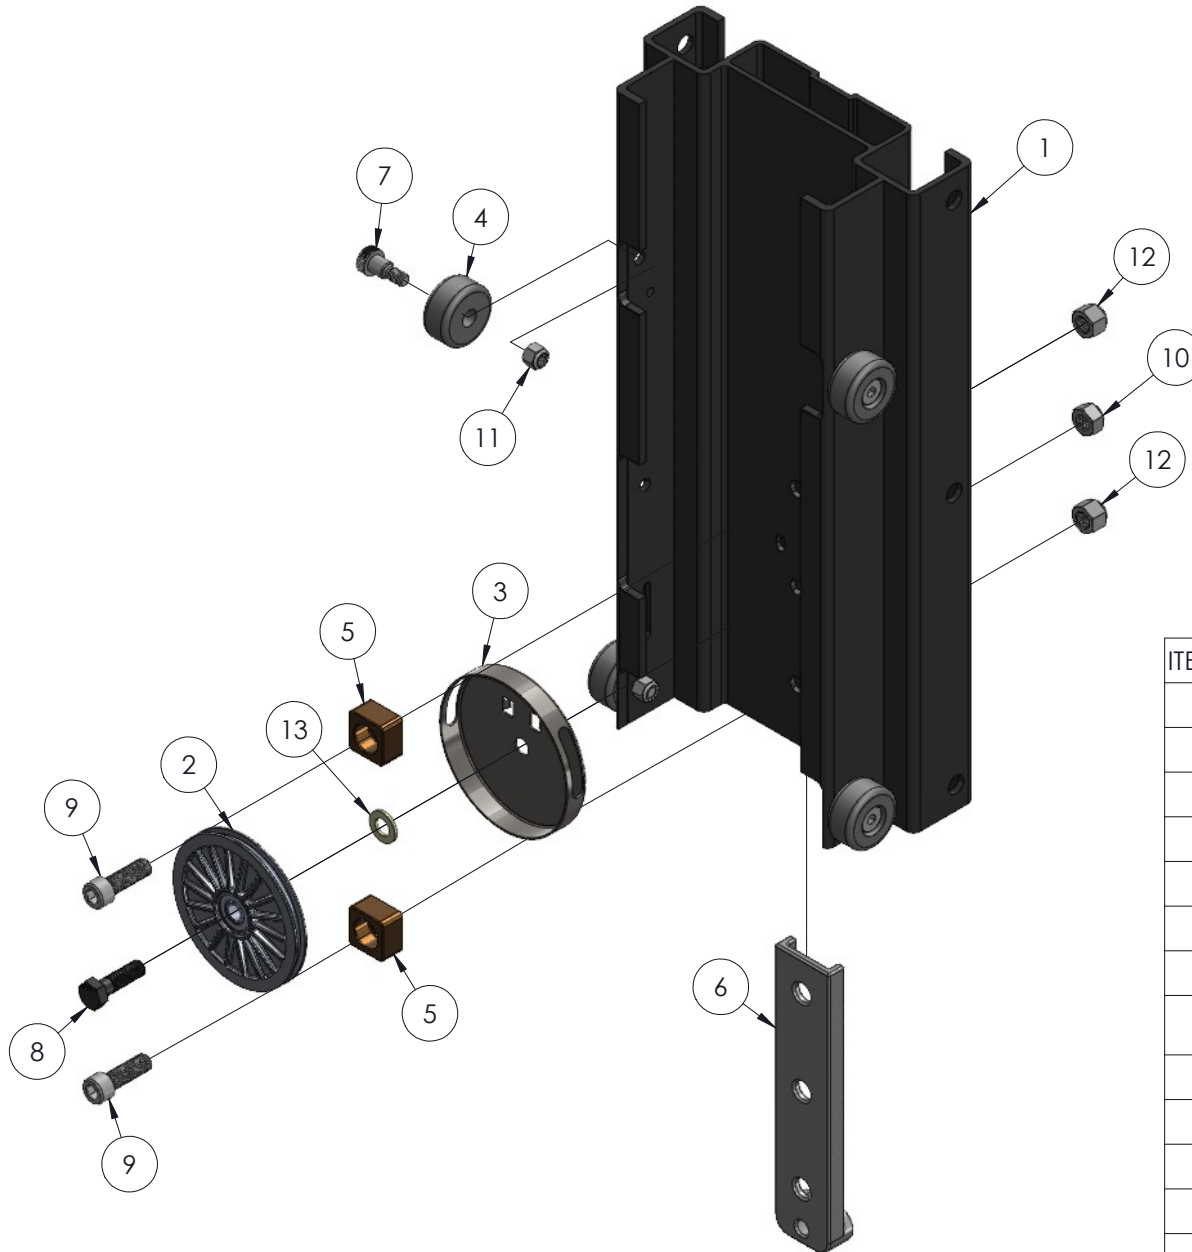

CARRIAGE ASSEMBLY

ITEM NO.	PART NUMBER	DESCRIPTION	QTY.
1	783822	CARRIAGE, BLACK ANODIZED	1
2	783921	PULLEY ASSEMBLY	1
3	783536	PULLEY GUARD	1
4	783540	MAST ROLLER	4
5	783575	STOP BLOCK	2
6	783478	BACK PLATE WELDMENT	1
7	771350	SCREW, SHOULDER 1/2 X 1/2	4
8	771166	M12-1.75 x 40MM HI-STRENGTH 10.9 GRADE	1
9	771257	SCREW, SHC 1/2 - 13 X 1 - 1/2	2
10	772800	NUT, INSERT LOCK 12MM	1
11	772350	NUT, INSERT JAM 3/8 - 16	4
12	772357	NUT, INSERT LOCK 1/2 - 13	2
13	773108	WASHER, FLAT 7/16" GRADE 8	1