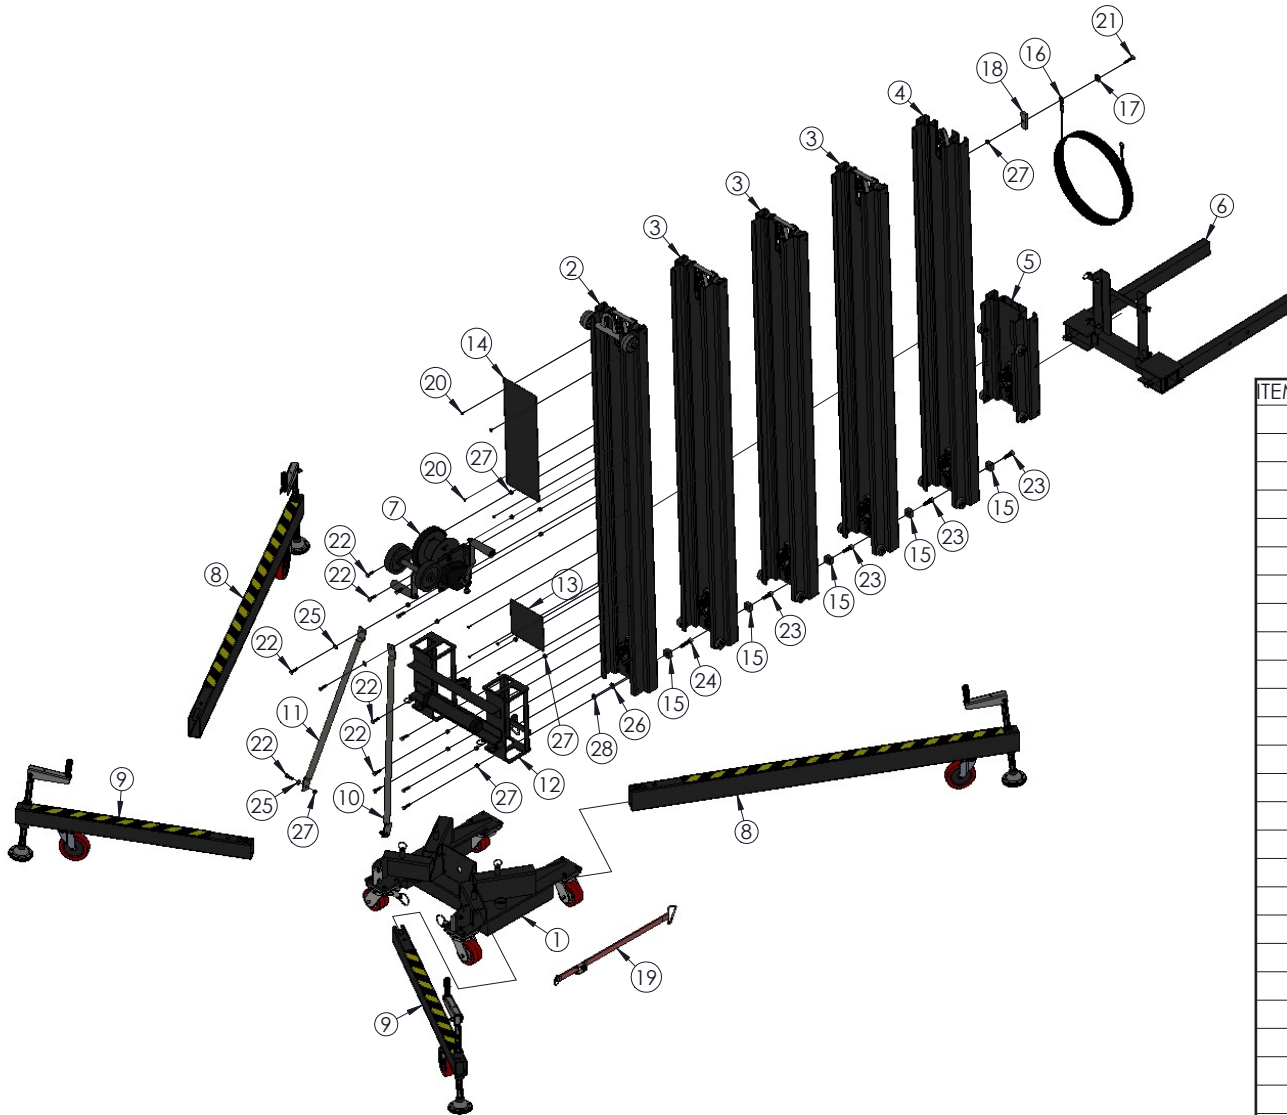

EVENTER 20/25 ASSEMBLY

ITEM NO.	PART NUMBER	DESCRIPTION	QTY.
1	783802	BASE ASSEMBLY EVENTER	1
2	783824-BLK	BTM MAST ASSEMBLY-HD	1
3	783825-BLK	CTR MAST ASSEMBLY-HD EVENTER 20	2
3	783825-BLK	CTR MAST ASSEMBLY-HD EVENTER 25	3
4	783826-BLK	TOP MAST ASSEMBLY-HD	1
5	783810	CARRIAGE ASSEMBLY, EVENTER	1
6	783841	ADJUSTABLE FORK ASSEMBLY	1
7	784490-BLK	NL WINCH ASSEMBLY - BLK	1
8	783804	LEG ASSY FRONT, EVENTER	2
9	783805	LEG ASSY REAR, EVENTER	2
10	783828	MAST BRACE, RH EVENTER	1
11	783829	MAST BRACE, LH EVENTER	1
12	783864	LEG STORAGE ASSEMBLY	1
13	783916-BLK	ALUMINUM MAST COVER BTM BLACK	1
14	783918-BLK	ALUMINUM MAST COVER TOP BLACK	1
15	783575	STOP BLOCK EVENTER 20	4
15	783575	STOP BLOCK EVENTER 25	5
16	783887	LOAD LINE ASSEMBLY, 2020 LIFT	1
16	783856	LOAD LINE ASSEMBLY, 2025 LIFT	1
17	782910	ROPE RET. WASHER	1
18	783551	LOCK BLOCK	1
19	783715	MAST HOLD DOWN ASSEMBLY	1
20	776055	SCREW, SM #8 X 3/4 SELF TAPPING	8
21	771248	SCREW, FHSC 3/8-16 X 2"LN	1
22	771060	SCREW, HHC 3/8-16X1.25"LN	14
23	771257	SCREW, SHC 1/2 - 13 X 1 - 1/2--2020	3
23	771257	SCREW, SHC 1/2 - 13 X 1 - 1/2--2025	4
24	771252	SCREW, SHC 1/2-13X2"LN	1
25	773040	WASHER, FLAT 3/8	4
26	773094	WASHER, FLAT 1/2 SAE	1
27	772355	NUT, INSERT LOCK 3/8-16	15
28	772358	NUT, INSERT JAM 1/2 -13	1
29	778384	LABEL KIT, EVENTER (NOT SHOWN)	1