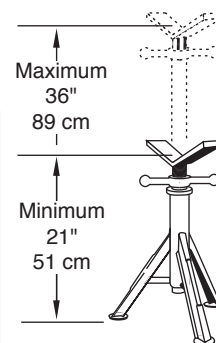

Patented Fall Guard™ feature allows 1" (2.5 cm) safety zone around lock washer

Rounded foot pads – no sharp edges

Vee Head

4" (10 cm) wide 120° angle ideal for pipe up to 24" (61 cm) in diameter

Large Adjustment Screw

Works easily with gloved hands
Turns easily with loads up to 2,500 lbs (1,135 kg)

Set screw for double margin of safety

1" (2.5 cm) square tube base construction

Strut tension plate for superior lateral support

- 2,500 lb (1,135 kg) Load Capacity
- Jack independently load tested for quality assurance
- Backed by forty years of jack stand manufacturing experience

| Hi Jacks (Heavy Duty) | | | |
|-----------------------|-----------------------------------|--------|------|
| Part No. | Description | Weight | |
| | | lb | kg |
| 780375 | ST-801 w/Vee-Head | 24.0 | 10.9 |
| 780376 | ST-802 w/Roller Head | 27.0 | 12.2 |
| 780377 | ST-803 w/Bar Stock Head | 24.0 | 10.9 |
| 780378 | ST-804 w/Stainless Steel Rollers | 28.0 | 12.7 |
| 780379 | ST-805 w/Stainless Steel Vee-Head | 24.0 | 10.9 |
| 780380 | ST-806 w/Ball Transfer Head | 27.0 | 12.2 |
| 780381 | ST-807 w/Rubber Wheels | 26.0 | 11.8 |

| Lo Jacks (Heavy Duty) | | | |
|-----------------------|-----------------------------------|--------|------|
| Part No. | Description | Weight | |
| | | lb | kg |
| 780385 | ST-901 w/Vee-Head | 19.0 | 8.6 |
| 780386 | ST-902 w/Roller Head | 22.0 | 10.0 |
| 780387 | ST-903 w/Bar Stock Head | 18.0 | 8.2 |
| 780388 | ST-904 w/Stainless Steel Rollers | 22.0 | 10.0 |
| 780389 | ST-905 w/Stainless Steel Vee-Head | 19.0 | 8.6 |
| 780390 | ST-906 w/Ball Transfer Head | 22.0 | 10.0 |
| 780391 | ST-907 w/Rubber Wheels | 21.0 | 9.5 |