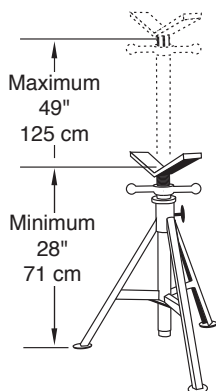

Patented Fall Guard™ feature allows 1" (2.5 cm) safety zone around lock washer

Rounded foot pads – no sharp edges

Vee Head

4" (10 cm) wide 120° angle ideal for pipe up to 24" (61 cm) in diameter

Large Adjustment Screw

Works easily with gloved hands
Turns easily with loads up to 2,500 lbs (1,135 kg)

Set screw for double margin of safety

1" (2.5 cm) square tube base construction

Strut tension plate for superior lateral support

- 2,500 lb (1,135 kg) Load Capacity
- Jack independently load tested for quality assurance
- Backed by forty years of jack stand manufacturing experience

| Hi Jacks (Heavy Duty) | | | |
|-----------------------|-----------------------------------|--------|------|
| Part No. | Description | Weight | |
| | | lb | kg |
| 780375 | ST-801 w/Vee-Head | 24.0 | 10.9 |
| 780376 | ST-802 w/Roller Head | 27.0 | 12.2 |
| 780377 | ST-803 w/Bar Stock Head | 24.0 | 10.9 |
| 780378 | ST-804 w/Stainless Steel Rollers | 28.0 | 12.7 |
| 780379 | ST-805 w/Stainless Steel Vee-Head | 24.0 | 10.9 |
| 780380 | ST-806 w/Ball Transfer Head | 27.0 | 12.2 |
| 780381 | ST-807 w/Rubber Wheels | 26.0 | 11.8 |

| Lo Jacks (Heavy Duty) | | | |
|-----------------------|-----------------------------------|--------|------|
| Part No. | Description | Weight | |
| | | lb | kg |
| 780385 | ST-901 w/Vee-Head | 19.0 | 8.6 |
| 780386 | ST-902 w/Roller Head | 22.0 | 10.0 |
| 780387 | ST-903 w/Bar Stock Head | 18.0 | 8.2 |
| 780388 | ST-904 w/Stainless Steel Rollers | 22.0 | 10.0 |
| 780389 | ST-905 w/Stainless Steel Vee-Head | 19.0 | 8.6 |
| 780390 | ST-906 w/Ball Transfer Head | 22.0 | 10.0 |
| 780391 | ST-907 w/Rubber Wheels | 21.0 | 9.5 |