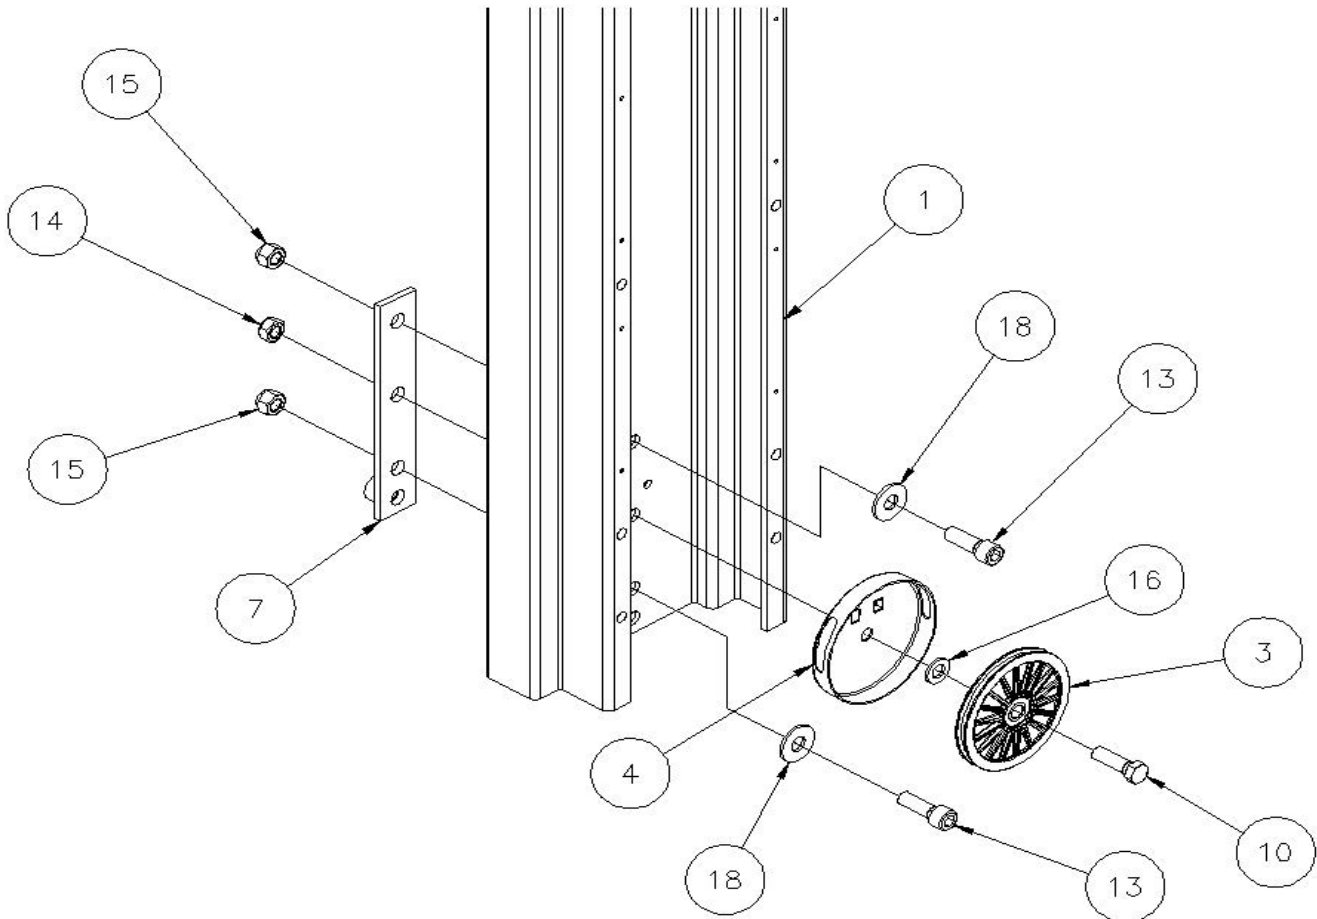

784098 - BOTTOM MAST ASSEMBLY

LOCTITE

TORQUE STOP BLOCKS TO 125 FT-LBS
APPLY LOCTITE 242 WHERE SHOWN

22	774053	2	COTTER, CIRCLE Z/P .048 X 3/4
21	779012	2	WHEEL, POLYOLEFIN 3"
20	783620	1	SHAFT, ROLLER
19	786585	1	LIFTING HOOK WELDMENT, CB LIFT
18	773060	2	WASHER, FLAT 1/2 USS
17	773022	1	WASHER, FLAT 3/8 SAE HARDENED
16	773096	1	WASHER, FLAT M12
15	772357	2	NUT, INSERT LOCK 1/2-13
14	772800	1	NUT, INSERT LOCK 12MM
13	771257	2	SCREW, SHC 1/2-13 X 1-1/2
12	771258	1	SCREW, SHC 1/2-13 X 1
11	771107	1	SCREW, HHC 3/8-16 X 1
10	771161	1	SCREW, HHC M12-1.75 X 40
9	771350	2	SCREW, SHOULDER 1/2 X 1/2
8	783649	1	TOP REINFORCEMENT BRACKET
7	783503	1	BACKING PLATE WELDMENT
6	783575	2	STOP BLOCK
5	783540	2	MAST ROLLER
4	783536	1	PULLEY GUARD
3	783921	1	PULLEY ASSY, ALUM 2000/2100
2	783923	1	PULLEY MOUNTING BRACKET ASSY
1	784099	1	MAST FAB, BOTTOM MAST, 2012S LIFTS
Item	Part No.	Qty	Description

Parts List