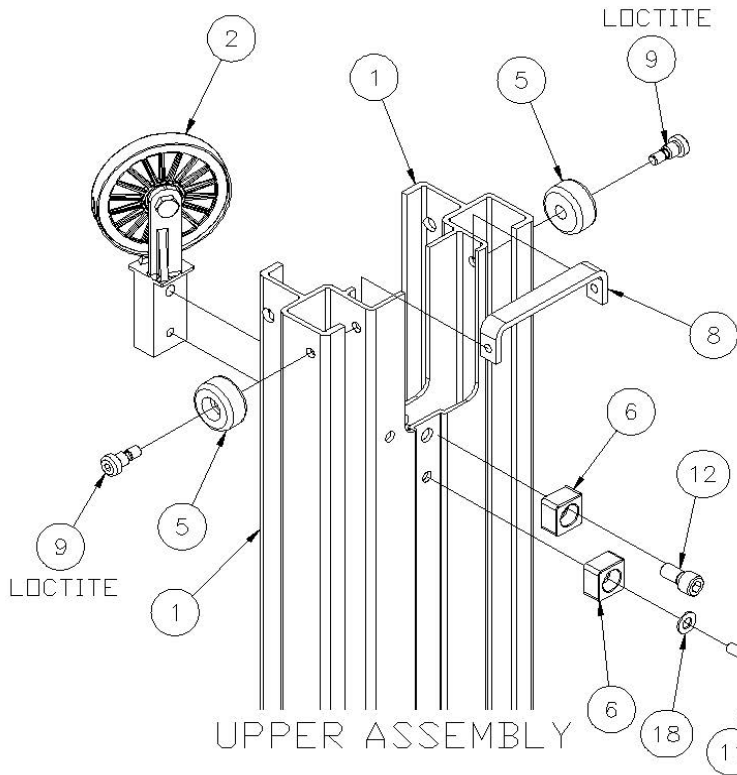

784095 - TOP MAST ASSEMBLY

TORQUE STOP TO 125 FT-LBS

17	773096	1	WASHER, FLAT M12
16	772357	2	NUT, INSERT LOCK 1/2-13
15	772350	2	NUT, INSERT JAM 3/8-16
14	772800	1	NUT, INSERT LOCK 12MM
13	771257	2	SCREW, SHC 1/2-13 X 1-1/2
12	771258	1	SCREW, SHC 1/2-13 X 1
11	771107	1	SCREW, HHC 3/8-16 X 1
10	771161	1	SCREW, HHC M12-1.75 X 40
9	771350	2	SCREW, SHOULDER 1/2 X 1/2
8	783694	1	STOP BLOCK WEDGE
7	783503	1	BACKING PLATE WELDMENT
6	783575	2	STOP BLOCK
5	783540	2	MAST ROLLER
4	783536	1	PULLEY GUARD
3	783921	1	PULLEY ASSY, ALUM 2000/2100 LIFTS
2	783923	1	PULLEY MTG BRKT ASSEMBLY
1	784097	1	MAST FAB CNTR & TOP, 2012S LIFT
Item	Part No.	Qty	Description
Parts List			

784096 - CENTER MAST ASSEMBLY

APPLY LOCTITE 242 WHERE SHOWN

18	773022	1	WASHER, FLAT 3/8 SAE HARDENED
17	773096	1	WASHER, FLAT M12
16	772350	2	NUT, INSERT JAM 3/8-16
15	772357	2	NUT, INSERT LOCK 1/2-13
14	772800	1	NUT, INSERT LOCK 12MM
13	771257	2	SCREW, SHC 1/2-13 X 1-1/2
12	771258	1	SCREW, SHC 1/2-13 X 1
11	771107	1	SCREW, HHC 3/8-16 X 1
10	771161	1	SCREW, HHC M12-1.75 X 40
9	771350	4	SCREW, SHOULDER 1/2 X 1/2
8	783649	1	TOP REINFORCEMENT BRACKET
7	783503	1	BACKING PLATE WELDMENT
6	783575	3	STOP BLOCK
5	783540	4	MAST ROLLER
4	783536	1	PULLEY GUARD
3	783921	1	PULLEY ASSY, ALUM 2000/2100
2	783923	1	PULLEY MTG BRKT ASSY
1	784097	1	MAST FAB CNTR & TOP MAST, 2012S LIFT
Item	Part No.	Qty	Description
Parts List			