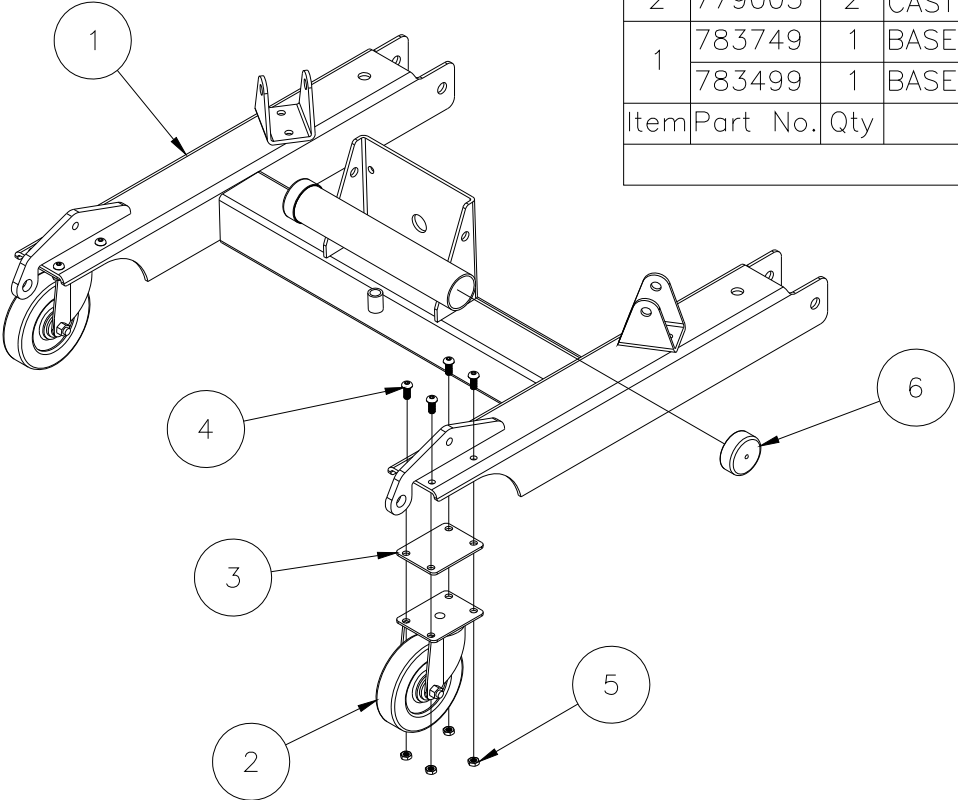

783750 - BASE ASSEMBLY

6	779905	2	CAP, 2" OD TUBE, BLACK
5	772502	8	NUT, INSERT JAM 5/16-18
4	771239	8	SCREW, BHC 5/16-18 X 3/4
3	773098	2	SPACER 2-3/4 X 3-3/4 X 1/8 THK.
2	779005	2	CASTER 5" PLATE SWIVEL (RED)
1	783749	1	BASE WELDMENT, 2100 SERIES
	783499	1	BASE WELDMENT, 2100 SERIES GALV.
Item	Part No.	Qty	Description
Parts List