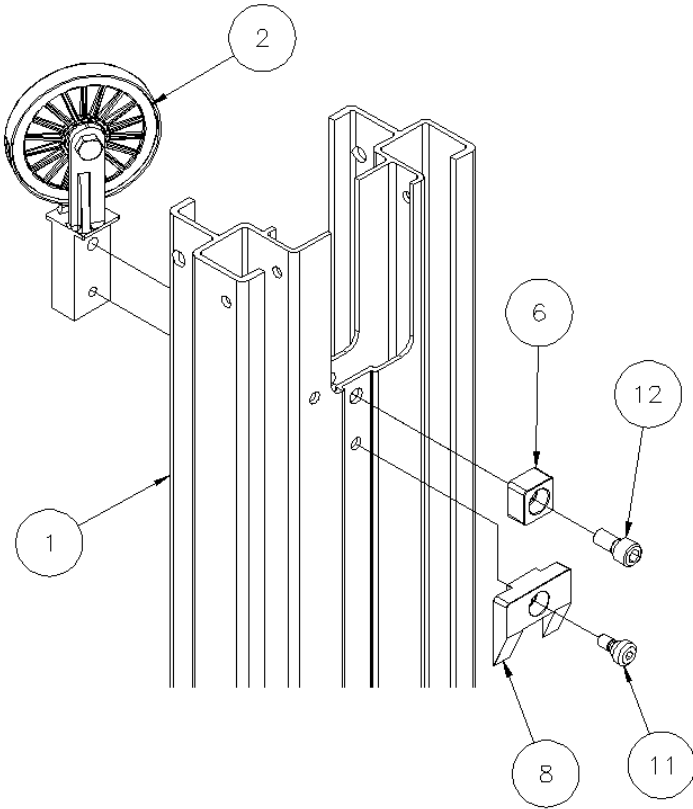

783746 - LEG LOCK ASSEMBLY

4	775110	1	SPLIT RING
3	776212	1	SPRING
2	782510	1	PLUNGER
1	783740	1	LEG LOCK WELDMENT
Item	Part No.	Qty	Description
Parts List			

783730/783739 - FRONT LEG ASSEMBLY

NOTE:
BLACK & YELLOW WARNING TAPE
1 PIECE 25 INCHES LONG
SOLD IN ROLLS ONLY

10	778352	*	TAPE, 2" BLK/YEL CAUTION STRIPE (SEE NOTE)	*
8	776077	2	RETAINER RING #5133-62	
7	783644	1	SHAFT, LEG ROLLER	
6	783569	1	ROLLER, LEG	
5	772502	4	NUT, INSERT JAM 5/16-18	
4	771239	4	SCREW, BHC 5/16-18 X 3/4	
3	783098	1	SPACER, CASTER PLATE	
2	779005	1	CASTER 5" PLATE SWIVEL (RED)	
1	783497	1	FRONT LEG WELDMENT 2020/2025/2118/2124 GALV.	
	783738	1	FRONT LEG WELDMENT 2020/2025/2118/2124	
	783498	1	FRONT LEG WELDMENT 2010/2015/2112 GALV.	
	783732	1	FRONT LEG WELDMENT 2010/2015/2112	
Item	Part No.	Qty	Description	
Parts List				

784095 - TOP MAST ASSEMBLY

TORQUE STOP TO 125 FT-LBS

17	773096	1	WASHER, FLAT M12
16	772357	2	NUT, INSERT LOCK 1/2-13
15	772350	2	NUT, INSERT JAM 3/8-16
14	772800	1	NUT, INSERT LOCK 12MM
13	771257	2	SCREW, SHC 1/2-13 X 1-1/2
12	771258	1	SCREW, SHC 1/2-13 X 1
11	771107	1	SCREW, HHC 3/8-16 X 1
10	771161	1	SCREW, HHC M12-1.75 X 40
9	771350	2	SCREW, SHOULDER 1/2 X 1/2
8	783694	1	STOP BLOCK WEDGE
7	783503	1	BACKING PLATE WELDMENT
6	783575	2	STOP BLOCK
5	783540	2	MAST ROLLER
4	783536	1	PULLEY GUARD
3	783921	1	PULLEY ASSY, ALUM 2000/2100 LIFTS
2	783923	1	PULLEY MTG BRKT ASSEMBLY
1	784097	1	MAST FAB CNTR & TOP, 2012S LIFT
Item	Part No.	Qty	Description
Parts List			