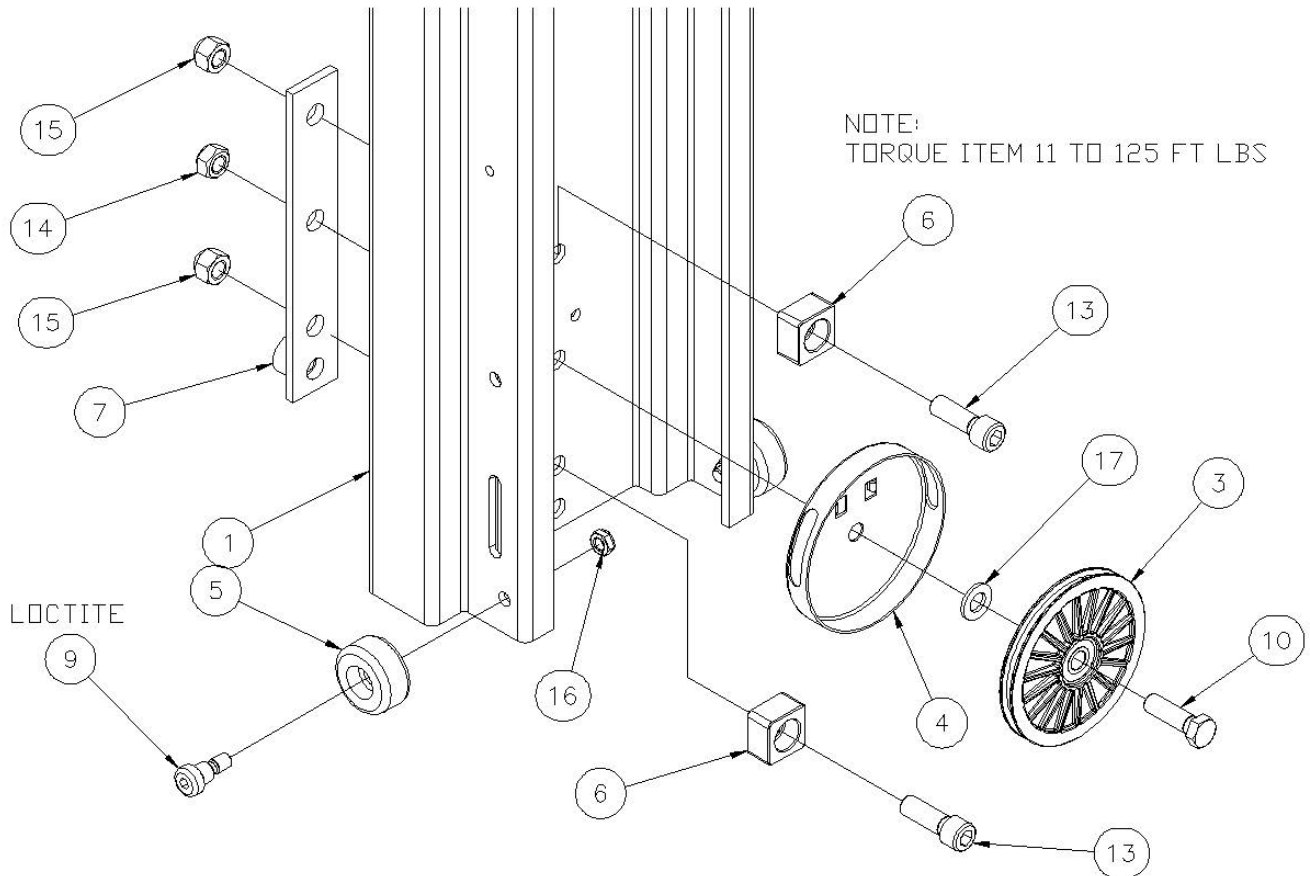

APPLY LOCTITE 242 WHERE SHOWN

18	773022	1	WASHER, FLAT 3/8 SAE HARDENED
17	773096	1	WASHER, FLAT M12
16	772350	2	NUT, INSERT JAM 3/8-16
15	772357	2	NUT, INSERT LOCK 1/2-13
14	772800	1	NUT, INSERT LOCK 12MM
13	771257	2	SCREW, SHC 1/2-13 X 1-1/2
12	771258	1	SCREW, SHC 1/2-13 X 1
11	771107	1	SCREW, HHC 3/8-16 X 1
10	771161	1	SCREW, HHC M12-1.75 X 40
9	771350	4	SCREW, SHOULDER 1/2 X 1/2
8	783649	1	TOP REINFORCEMENT BRACKET
7	783503	1	BACKING PLATE WELDMENT
6	783575	3	STOP BLOCK
5	783540	4	MAST ROLLER
4	783536	1	PULLEY GUARD
3	783921	1	PULLEY ASSY, ALUM 2000/2100
2	783923	1	PULLEY MTG BRKT ASSY
1	784097	1	MAST FAB CNTR & TOP MAST, 2012S LIFT
Item	Part No.	Qty	Description
Parts List