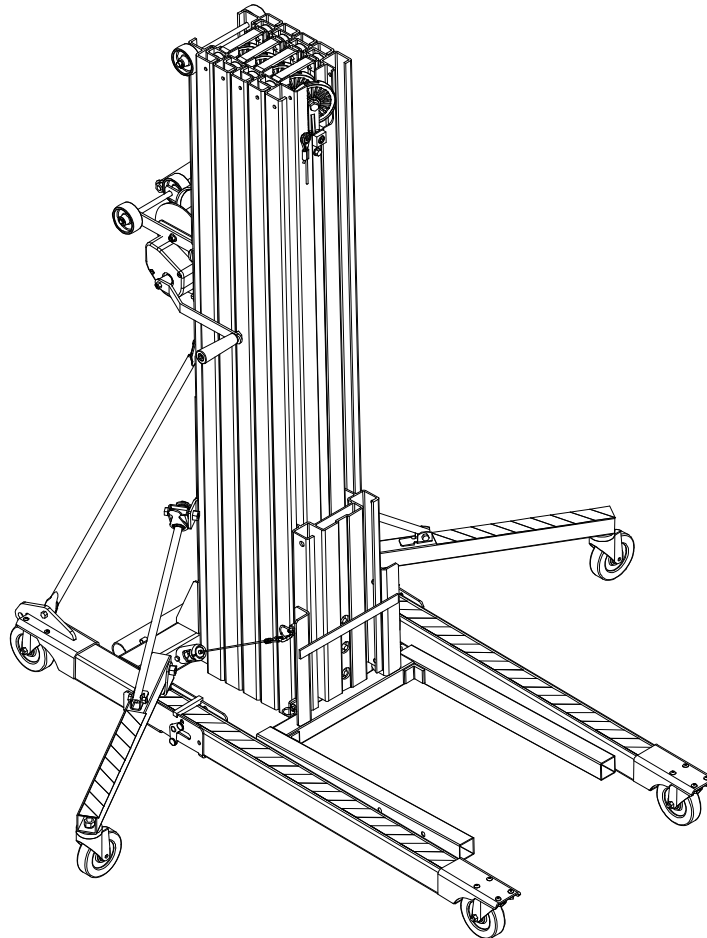

PARTS MANUAL

SERIES 2012S/2016S MATERIAL LIFT

USA

7514 Alabonson Rd.
Houston, TX 77088
ph: 281-999-6900
fax: 281-999-6966

CANADA

75 Saltsman Drive, Unit 5
Cambridge, Ontario N3H 4R7
ph: 519-653-5300
fax: 519-653-5305

NETHERLANDS

Midden Engweg
21NL-3882TS Putten
Netherlands
europeansales.com
ph: + 31 (0) 85 489 0284

UK

Unit 3 Kempton Road
Keytec 7 Business Park
Persore, Worcestershire
WR 10 2TA, UK
ph: + 44 (0) 1386 556278
fax: + 44 (0) 1386 556776