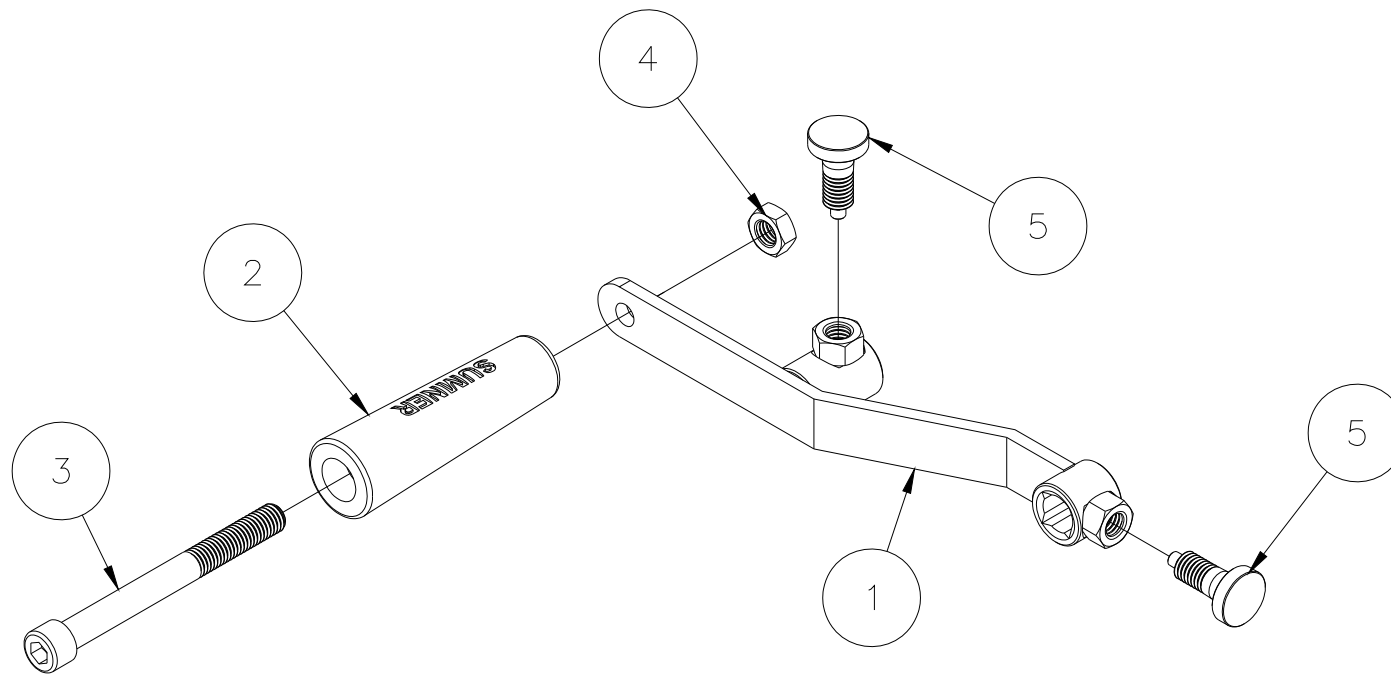

783759 - TWO-SPEED WINCH HANDLE

5	774180	2	PLUNGER ASSEMBLY
4	772358	1	1/2-13 INSERT JAM LOCK NUT
3	771253	1	SHCS 1/2-13 x 5
2	780182	1	WINCH HANDLE SLEEVE
1	783758	1	2 SPEED HANDLE WELDMENT
Item	Part No.	Qty	Description
Parts List