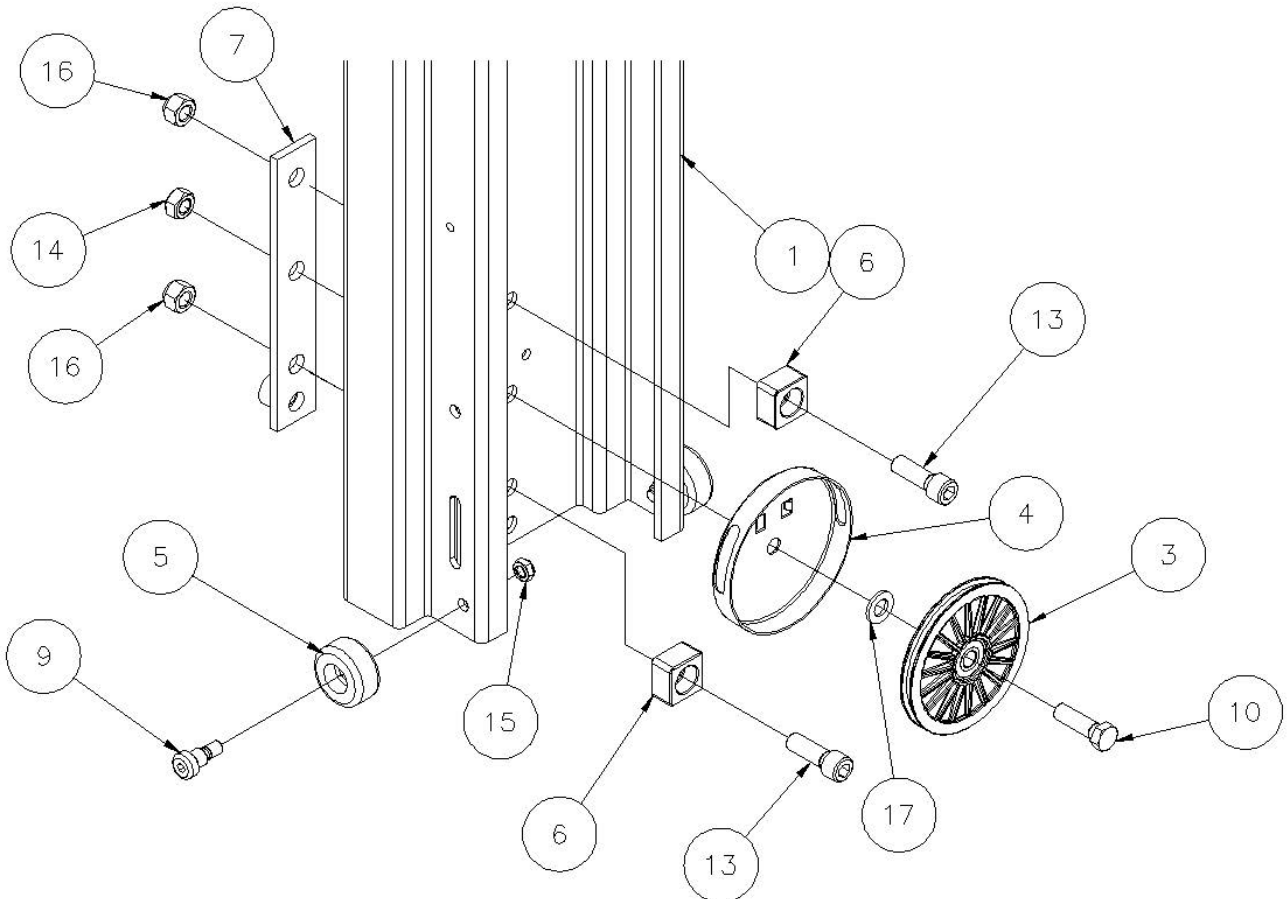

TORQUE STOP TO 125 FT-LBS

17	773096	1	WASHER, FLAT M12
16	772357	2	NUT, INSERT LOCK 1/2-13
15	772350	2	NUT, INSERT JAM 3/8-16
14	772800	1	NUT, INSERT LOCK 12MM
13	771257	2	SCREW, SHC 1/2-13 X 1-1/2
12	771258	1	SCREW, SHC 1/2-13 X 1
11	771107	1	SCREW, HHC 3/8-16 X 1
10	771161	1	SCREW, HHC M12-1.75 X 40
9	771350	2	SCREW, SHOULDER 1/2 X 1/2
8	783694	1	STOP BLOCK WEDGE
7	783503	1	BACKING PLATE WELDMENT
6	783575	2	STOP BLOCK
5	783540	2	MAST ROLLER
4	783536	1	PULLEY GUARD
3	783921	1	PULLEY ASSY, ALUM 2000/2100 LIFTS
2	783923	1	PULLEY MTG BRKT ASSEMBLY
1	784097	1	MAST FAB CNTR & TOP, 2012S LIFT
Item	Part No.	Qty	Description
Parts List