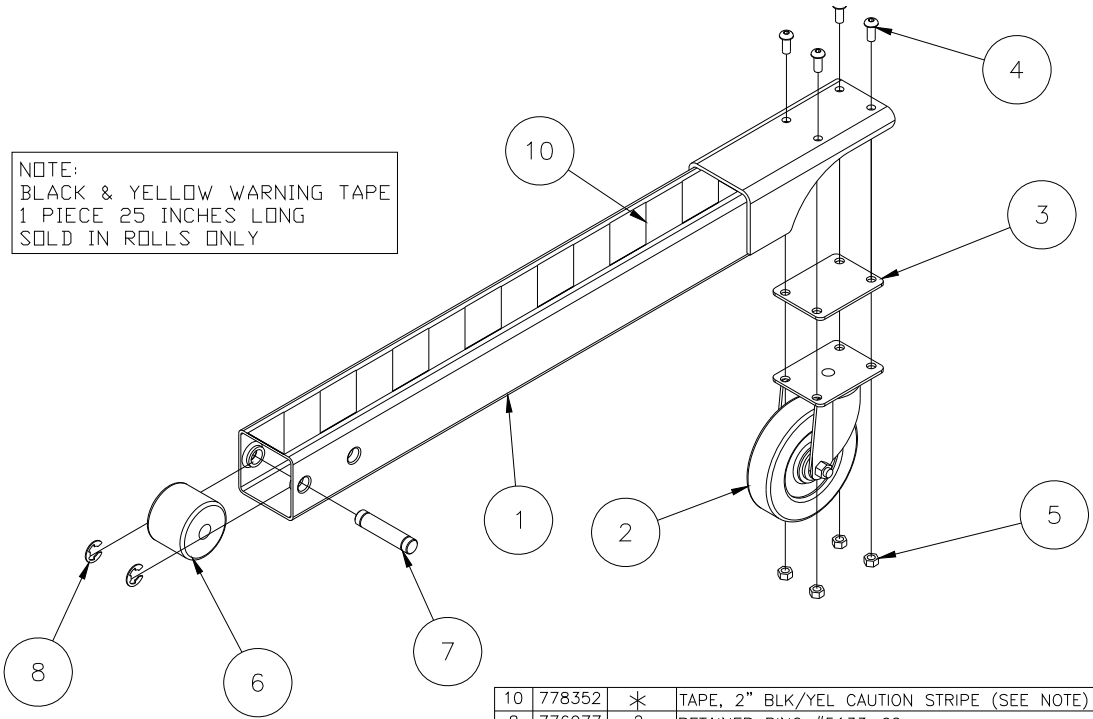

783750 - BASE ASSEMBLY

6	779905	2	CAP, 2" OD TUBE, BLACK
5	772502	8	NUT, INSERT JAM 5/16-18
4	771239	8	SCREW, BHC 5/16-18 X 3/4
3	773098	2	SPACER 2-3/4 X 3-3/4 X 1/8 THK.
2	779005	2	CASTER 5" PLATE SWIVEL (RED)
1	783749	1	BASE WELDMENT, 2100 SERIES
	783499	1	BASE WELDMENT, 2100 SERIES GALV.
Item	Part No.	Qty	Description
Parts List			

783746 - LEG LOCK ASSEMBLY

4	775110	1	SPLIT RING
3	776212	1	SPRING
2	782510	1	PLUNGER
1	783740	1	LEG LOCK WELDMENT
Item	Part No.	Qty	Description
Parts List			

783730/783739 - FRONT LEG ASSEMBLY

NOTE:
BLACK & YELLOW WARNING TAPE
1 PIECE 25 INCHES LONG
SOLD IN ROLLS ONLY