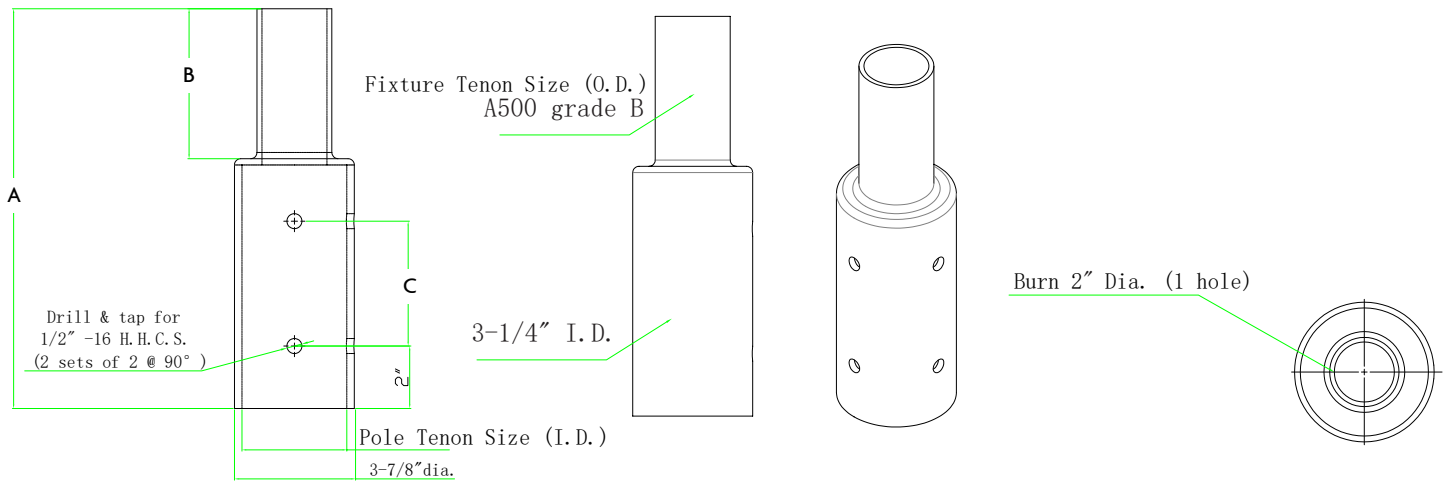

FEATURES

- Constructed from A500 grade B steel
- Bronze finish
- Wet location rated
- Includes (4) M12x30mm screws

APPLICATIONS

- For use with area and flood lights
- For use with steel and concrete poles

Job Name/Title: _____ Catalog Number _____

Contractor: _____ Notes: _____

Round Pole to Tenon Adapters FOR AREA & FLOOD LIGHTS

GENERAL SPECIFICATIONS

Construction: A500 grade B steel

Mounting Hardware: Includes (4) M12x30mm screws

Location Rating: Wet

ITEM SPECIFICATIONS / ORDER INFO

Catalog Number	Order Code	UPC	DIM A	DIM B	DIM C	Fixture Tenon Size (O.D.)	Pole Tenon Size (I.D.)	Unit Weight	Maximum Load Weight (Per Fixture)
RND3TA/BZ-96	70788	751338038875	12 5/8"	4 3/4"	3 7/8"	2 3/8"	3 1/4"	6.61 Lbs.	110 Lbs.
RND4TA/BZ-96	70792	751338038882	12 5/8"	4 3/4"	3 7/8"	2 3/8"	4 1/4"	8.81 Lbs.	110 Lbs.
RND5TA/BZ-96	70904	751338038899	12 5/8"	4 3/4"	3 7/8"	2 3/8"	5 1/4"	11.02 Lbs.	110 Lbs.

NOMENCLATURE

RND = Round Pole **3** = 3 inch **TA** = Tenon Adapter / **BZ** = Bronze Finish

4 = 4 inch

5 = 5 inch

RND3TA/BZ-96-96

NOTES:

The mounting arms and tenon adapters are designed for applications in areas of normal winds. Consult a qualified engineer prior to the design of systems on structures or areas known to have abnormal winds such as airports, bridges, or coastal areas. Failure to consider these factor in the system design could result in the failure of the pole or mast arm, and consequently personal injury or property damage.