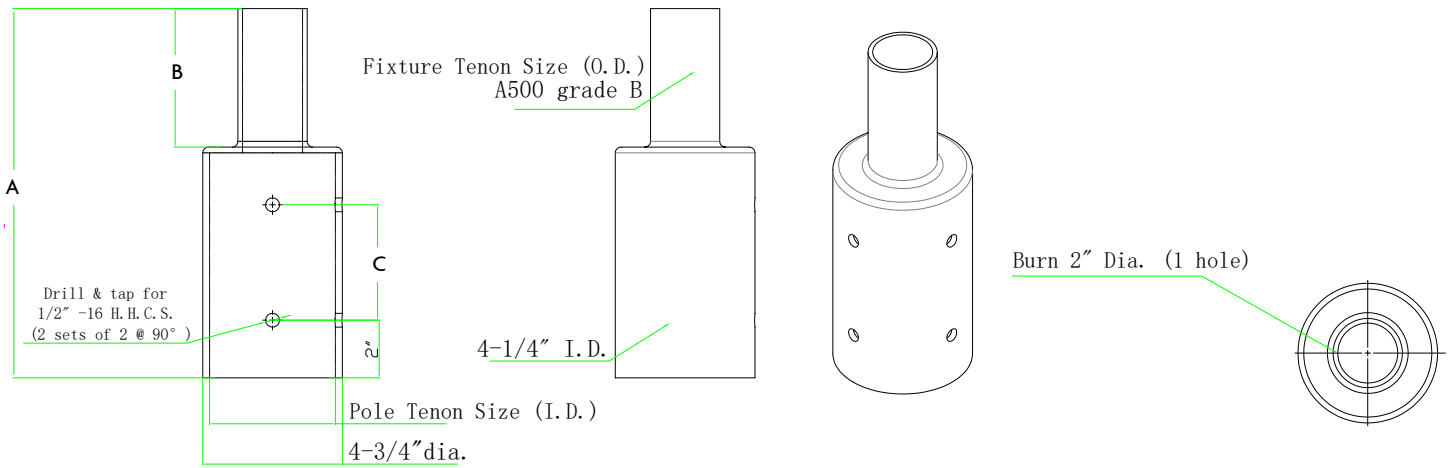

Round Pole to Tenon Adapters FOR AREA & FLOOD LIGHTS

RND4TA/BZ-96-96