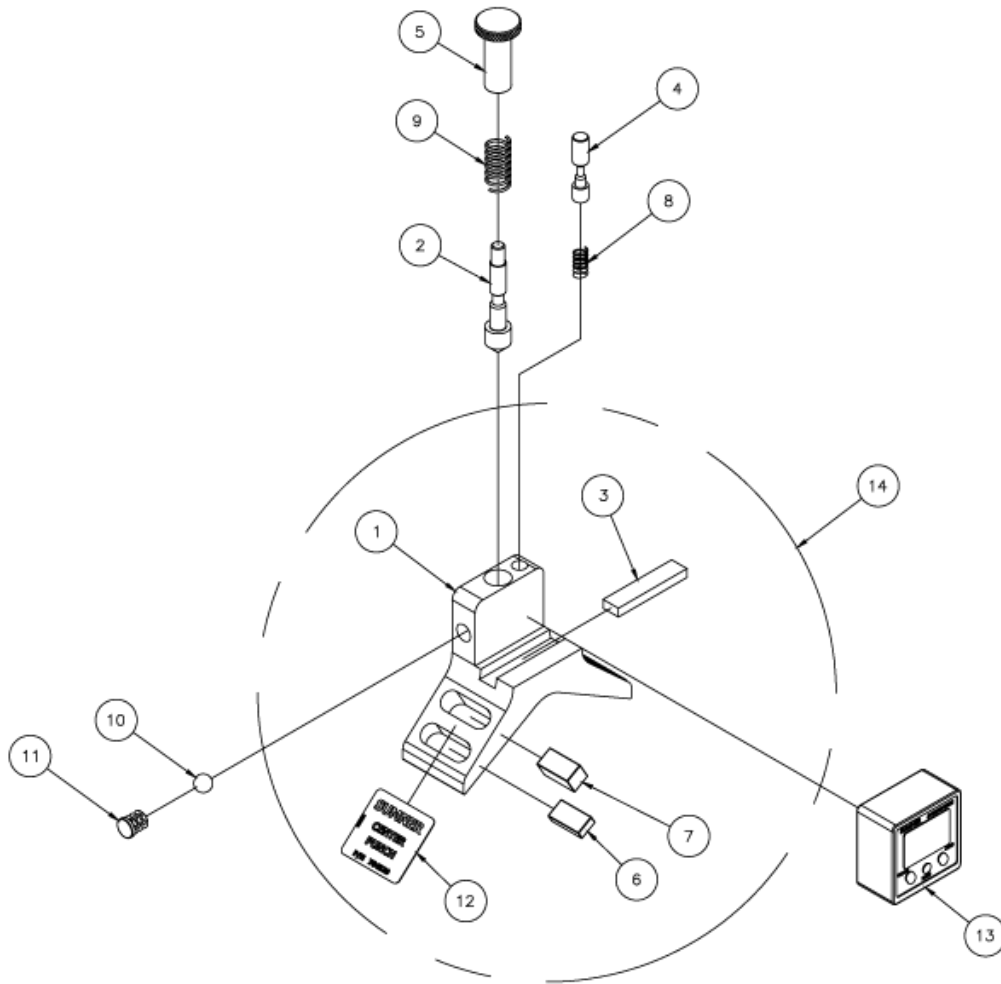

CENTER PUNCH

Item	Part No.	Description	Qty
1	784521	CENTER PUNCH BASE MACHINED	1
2	784522	CENTER PUNCH ROD	1
3	784523	KEYSTOCK 1/4 X 1/2 X 2-1/4	1
4	784524	CENTER PUNCH PUSH BUTTON	1
5	784526	CENTER PUNCH KNOB	1
6	779537	MAGNET, 1 X 1/2 X 1/4"	2
7	779538	MAGNET, 1 X 1/2 X 1/2"	2
8	776200	SPRING, CENTURY #H-79	1
9	776201	SPRING, CENTURY #71769	1
10	775180	BALL, STEEL 7/16 DIA.	1
11	779925	PLUG, ROUND .334-.450 TUBE ID	1
12	779560	LABEL, CENTER PUNCH	2
13	779546	MAGNETIC DIGITAL INCLINOMETER	1
14	784519	CENTER PUNCH BASE ASSEMBLY	1