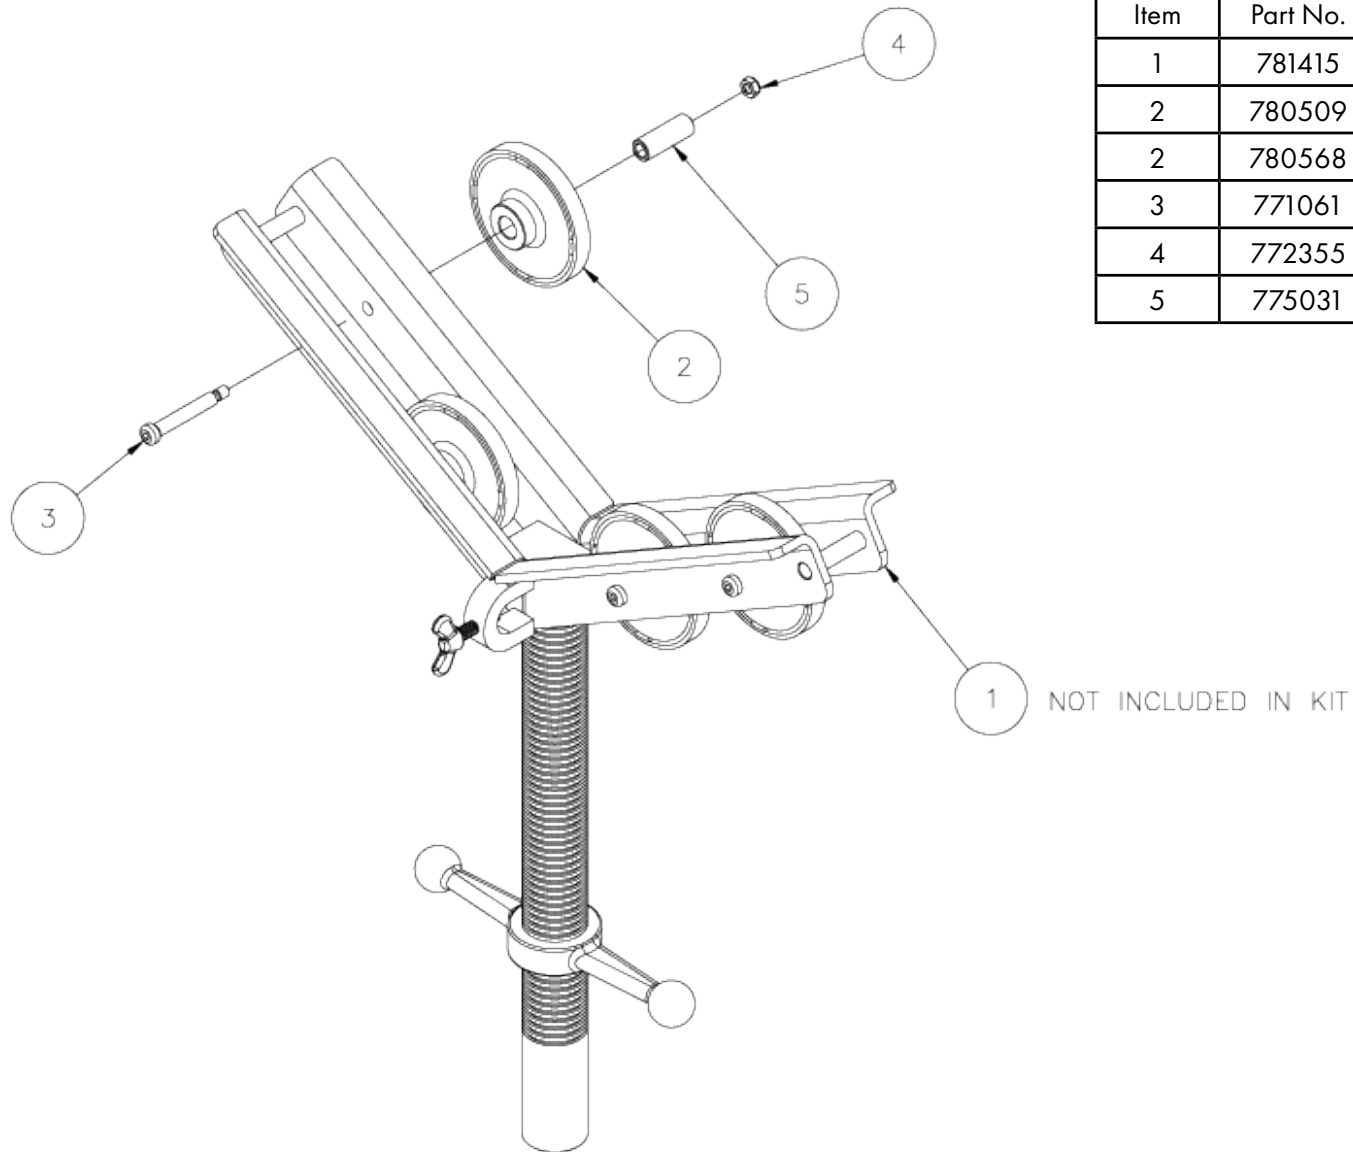

# MAX JAX\* PARTS

Item	Part No.	Description	Qty
1	781459	BASE WELDMENT, MAX-JAX (5 LEG)	1
2	781396	MAX JAX LEVELING PAD	5
3	781415	BIG VEE HD ASSY W/SPANNER NUT	1
4	781425	THRUST WASHER	1
5	771460	SCREW, SHSS 3/8-16 X 3/8 CUP PT	5
6	779023	CASTER, ROLLER WHEEL	5
6	781464	CASTER KIT (5) STANDARD	1
6	781465	CASTER KIT (5) STEEL CASTERS	1

# STAINLESS STEEL (781407) OR ALUMINUM ROLLER HEAD KIT (781406)

Item	Part No.	Description	Qty
1	781415	BIG VEE HD ASSY W/SPANNER NUT	1
2	780509	ROLLER WHEEL "SS"	4
2	780568	ROLLER WHEEL , 1-PC PM	4
3	771061	SCREW, HHC 3/8-16 X 3 GRD 5	4
4	772355	NUT, INSERT LOCK 3/8-16"	4
5	775031	BUSH, BZ 3/8 X 5/8 X 1-3/4"	4

# VEE HEAD KIT (781382)

Item	Part No.	Description	Qty
1	781415	BIG VEE HD ASSY W/SPANNER NUT	1
2	781391	VEE HEAD LINER SS MJ/BV	4
3	781393	SLEEVE SPACER MJ/BV, SS	4
4	771061	SCREW, HHC 3/8-16 X 3 GRD 5	4
5	772355	NUT, INSERT LOCK 3/8-16	4

# ROLLER HEAD KIT, RUBBER (781394)

Item	Part No.	Description	Qty
1	781415	BIG VEE HD ASSY W/SPANNER NUT	1
2	780507	RUBBER WHEEL W/BUSHINGS AD-9R	4
3	771061	SCREW, HHC 3/8-16 X 3 GRD 5	4
4	772355	NUT, INSERT LOCK 3/8-16	4