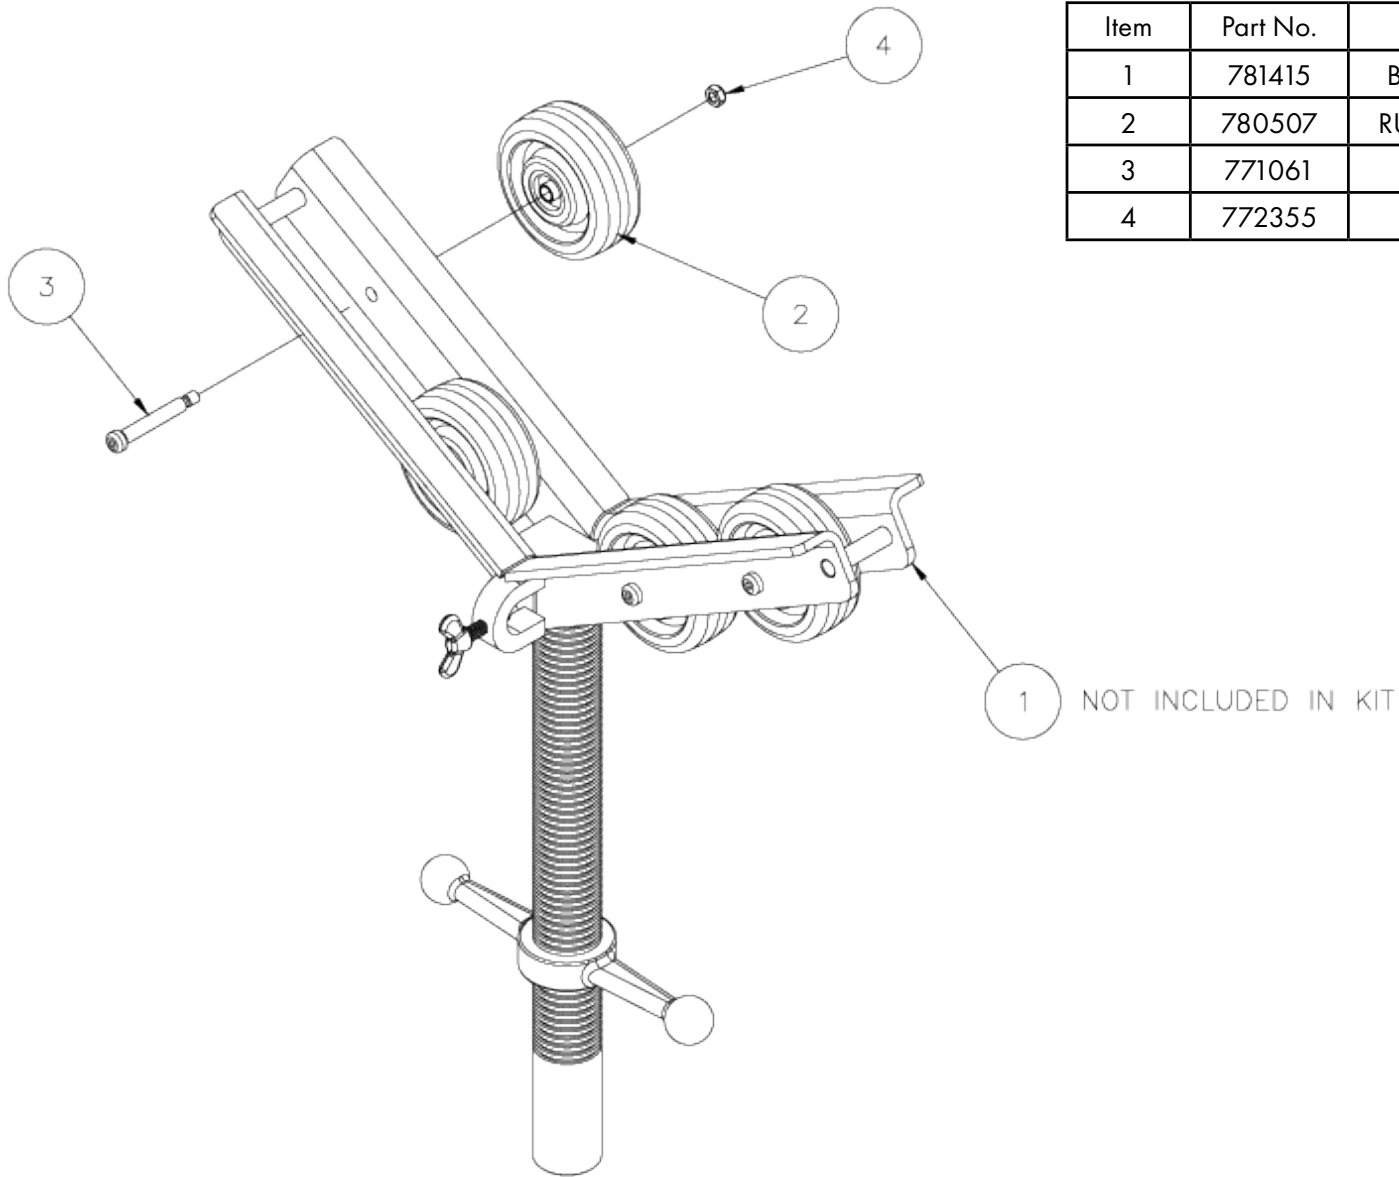

# MAX JAX\* PARTS

Item	Part No.	Description	Qty
1	781459	BASE WELDMENT, MAX-JAX (5 LEG)	1
2	781396	MAX JAX LEVELING PAD	5
3	781415	BIG VEE HD ASSY W/SPANNER NUT	1
4	781425	THRUST WASHER	1
5	771460	SCREW, SHSS 3/8-16 X 3/8 CUP PT	5
6	779023	CASTER, ROLLER WHEEL	5
6	781464	CASTER KIT (5) STANDARD	1
6	781465	CASTER KIT (5) STEEL CASTERS	1

# STAINLESS STEEL (781407) OR ALUMINUM ROLLER HEAD KIT (781406)

Item	Part No.	Description	Qty
1	781415	BIG VEE HD ASSY W/SPANNER NUT	1
2	780509	ROLLER WHEEL "SS"	4
2	780568	ROLLER WHEEL , 1-PC PM	4
3	771061	SCREW, HHC 3/8-16 X 3 GRD 5	4
4	772355	NUT, INSERT LOCK 3/8-16"	4
5	775031	BUSH, BZ 3/8 X 5/8 X 1-3/4"	4

# VEE HEAD KIT (781382)

Item	Part No.	Description	Qty
1	781415	BIG VEE HD ASSY W/SPANNER NUT	1
2	781391	VEE HEAD LINER SS MJ/BV	4
3	781393	SLEEVE SPACER MJ/BV, SS	4
4	771061	SCREW, HHC 3/8-16 X 3 GRD 5	4
5	772355	NUT, INSERT LOCK 3/8-16	4

# ROLLER HEAD KIT, RUBBER (781394)

Item	Part No.	Description	Qty
1	781415	BIG VEE HD ASSY W/SPANNER NUT	1
2	780507	RUBBER WHEEL W/BUSHINGS AD-9R	4
3	771061	SCREW, HHC 3/8-16 X 3 GRD 5	4
4	772355	NUT, INSERT LOCK 3/8-16	4