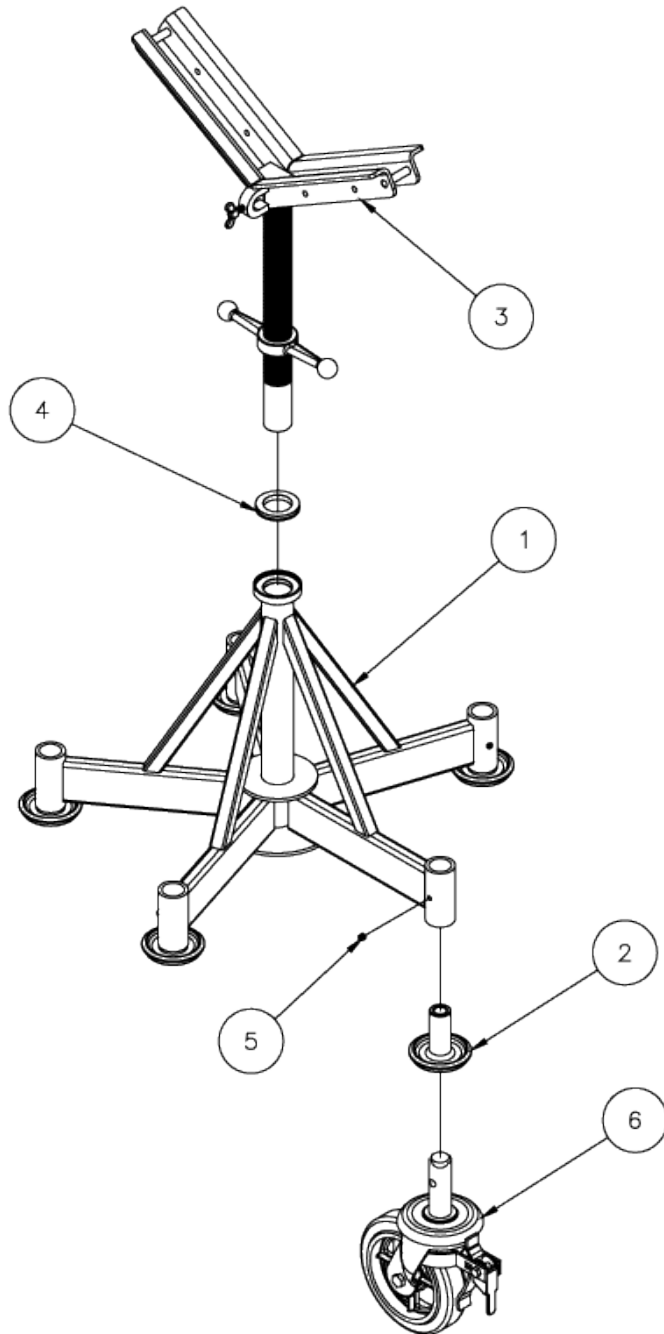

# MAX JAX\* PARTS

Item	Part No.	Description	Qty
1	781459	BASE WELDMENT, MAX-JAX (5 LEG)	1
2	781396	MAX JAX LEVELING PAD	5
3	781415	BIG VEE HD ASSY W/SPANNER NUT	1
4	781425	THRUST WASHER	1
5	771460	SCREW, SHSS 3/8-16 X 3/8 CUP PT	5
6	779023	CASTER, ROLLER WHEEL	5
6	781464	CASTER KIT (5) STANDARD	1
6	781465	CASTER KIT (5) STEEL CASTERS	1

# STAINLESS STEEL (781407) OR ALUMINUM ROLLER HEAD KIT (781406)

Item	Part No.	Description	Qty
1	781415	BIG VEE HD ASSY W/SPANNER NUT	1
2	780509	ROLLER WHEEL "SS"	4
2	780568	ROLLER WHEEL , 1-PC PM	4
3	771061	SCREW, HHC 3/8-16 X 3 GRD 5	4
4	772355	NUT, INSERT LOCK 3/8-16"	4
5	775031	BUSH, BZ 3/8 X 5/8 X 1-3/4"	4

# VEE HEAD KIT (781382)

Item	Part No.	Description	Qty
1	781415	BIG VEE HD ASSY W/SPANNER NUT	1
2	781391	VEE HEAD LINER SS MJ/BV	4
3	781393	SLEEVE SPACER MJ/BV, SS	4
4	771061	SCREW, HHC 3/8-16 X 3 GRD 5	4
5	772355	NUT, INSERT LOCK 3/8-16	4

# ROLLER HEAD KIT, RUBBER (781394)

Item	Part No.	Description	Qty
1	781415	BIG VEE HD ASSY W/SPANNER NUT	1
2	780507	RUBBER WHEEL W/BUSHINGS AD-9R	4
3	771061	SCREW, HHC 3/8-16 X 3 GRD 5	4
4	772355	NUT, INSERT LOCK 3/8-16	4