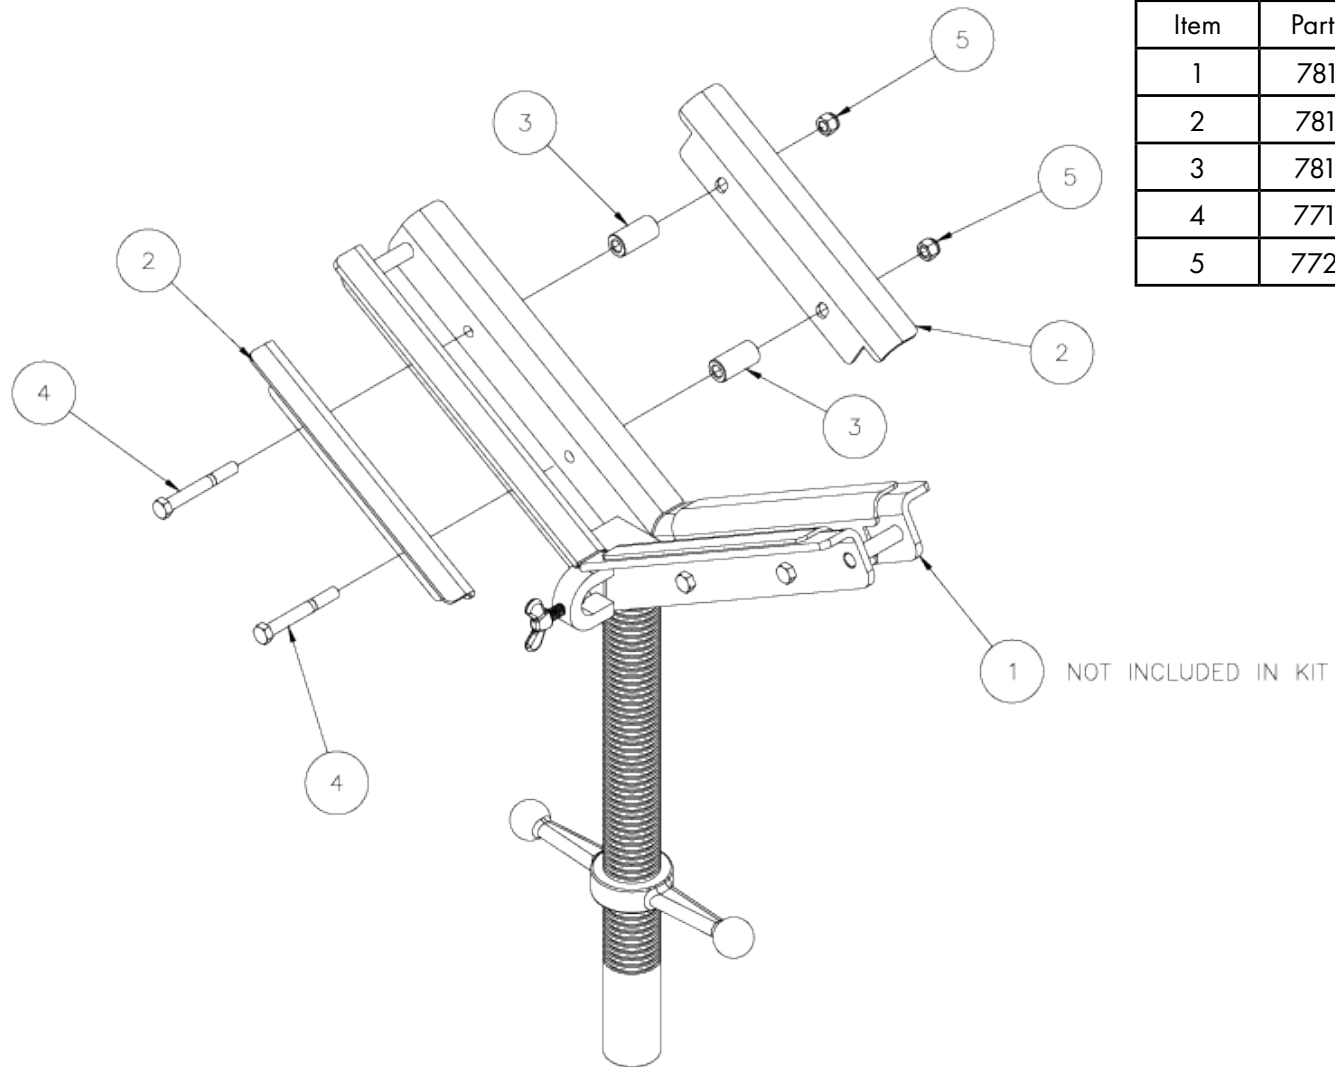

# MAX JAX\* PARTS

Item	Part No.	Description	Qty
1	781459	BASE WELDMENT, MAX-JAX (5 LEG)	1
2	781396	MAX JAX LEVELING PAD	5
3	781415	BIG VEE HD ASSY W/SPANNER NUT	1
4	781425	THRUST WASHER	1
5	771460	SCREW, SHSS 3/8-16 X 3/8 CUP PT	5
6	779023	CASTER, ROLLER WHEEL	5
6	781464	CASTER KIT (5) STANDARD	1
6	781465	CASTER KIT (5) STEEL CASTERS	1

# STAINLESS STEEL (781407) OR ALUMINUM ROLLER HEAD KIT (781406)

Item	Part No.	Description	Qty
1	781415	BIG VEE HD ASSY W/SPANNER NUT	1
2	780509	ROLLER WHEEL "SS"	4
2	780568	ROLLER WHEEL , 1-PC PM	4
3	771061	SCREW, HHC 3/8-16 X 3 GRD 5	4
4	772355	NUT, INSERT LOCK 3/8-16"	4
5	775031	BUSH, BZ 3/8 X 5/8 X 1-3/4"	4

# VEE HEAD KIT (781382)

Item	Part No.	Description	Qty
1	781415	BIG VEE HD ASSY W/SPANNER NUT	1
2	781391	VEE HEAD LINER SS MJ/BV	4
3	781393	SLEEVE SPACER MJ/BV, SS	4
4	771061	SCREW, HHC 3/8-16 X 3 GRD 5	4
5	772355	NUT, INSERT LOCK 3/8-16	4

# ROLLER HEAD KIT, RUBBER (781394)

Item	Part No.	Description	Qty
1	781415	BIG VEE HD ASSY W/SPANNER NUT	1
2	780507	RUBBER WHEEL W/BUSHINGS AD-9R	4
3	771061	SCREW, HHC 3/8-16 X 3 GRD 5	4
4	772355	NUT, INSERT LOCK 3/8-16	4