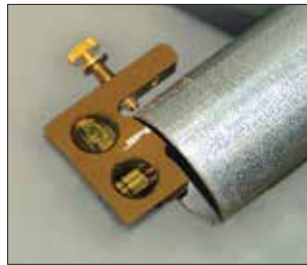

SPEEDSET™ CONDUIT LEVEL

A four-in-one conduit tool that works great in any situation and will help in all of your conduit and gear installations.

TORPEDO LEVEL

The SpeedSet™ is equipped with magnetic sides for easy leveling. Level your conduit for perfect vertical or horizontal lines.

SPACER
The SpeedSet™ is a 1-1/8" spacer

BENDING TOOL
Create perfect bends every time

DOG-LEG BENDS

Use the SpeedSet™ to help prevent dog-leg bends

Features & Benefits

- **Four-in-one conduit tool: conduit spacer, torpedo level, dog-leg preventor, and a bending tool**
- **Works great in any situation and will help in all of your conduit and gear installations**
- **Equipped with strong magnets for easy leveling**
- **Create perfect bends every time**
- **Will easily attach to any 3/4", 1", and 1-1/4" bender head**
- **Multiple conduit bends exactly the same, every time without comparing them to each other**

Specifications

MODEL #	STOCK #	DESCRIPTION	HEIGHT	WIDTH	DEPTH	WEIGHT
SS01	582815	Speedset™ Conduit Level	2"	2.38"	0.5"	3.2 oz