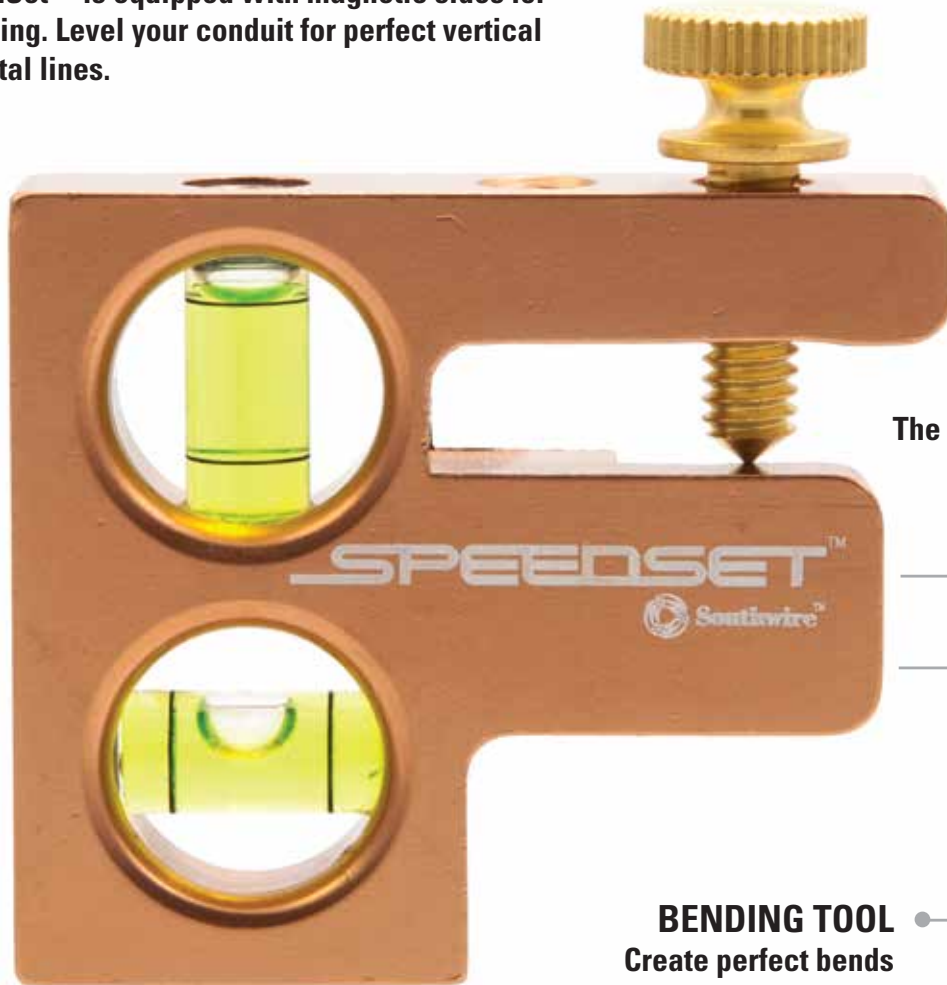

SPEEDSET™ CONDUIT LEVEL

A four-in-one conduit tool that works great in any situation and will help in all of your conduit and gear installations.

TORPEDO LEVEL

The SpeedSet™ is equipped with magnetic sides for easy leveling. Level your conduit for perfect vertical or horizontal lines.

SPACER
The SpeedSet™ is a 1-1/8" spacer

BENDING TOOL
Create perfect bends every time

DOG-LEG BENDS

Use the SpeedSet™ to help prevent dog-leg bends

Features & Benefits

- **Four-in-one conduit tool: conduit spacer, torpedo level, dog-leg preventor, and a bending tool**
- **Works great in any situation and will help in all of your conduit and gear installations**
- **Equipped with strong magnets for easy leveling**
- **Create perfect bends every time**
- **Will easily attach to any 3/4", 1", and 1-1/4" bender head**
- **Multiple conduit bends exactly the same, every time without comparing them to each other**

Specifications

MODEL #	STOCK #	DESCRIPTION	HEIGHT	WIDTH	DEPTH	WEIGHT
SS01	582815	Speedset™ Conduit Level	2"	2.38"	0.5"	3.2 oz