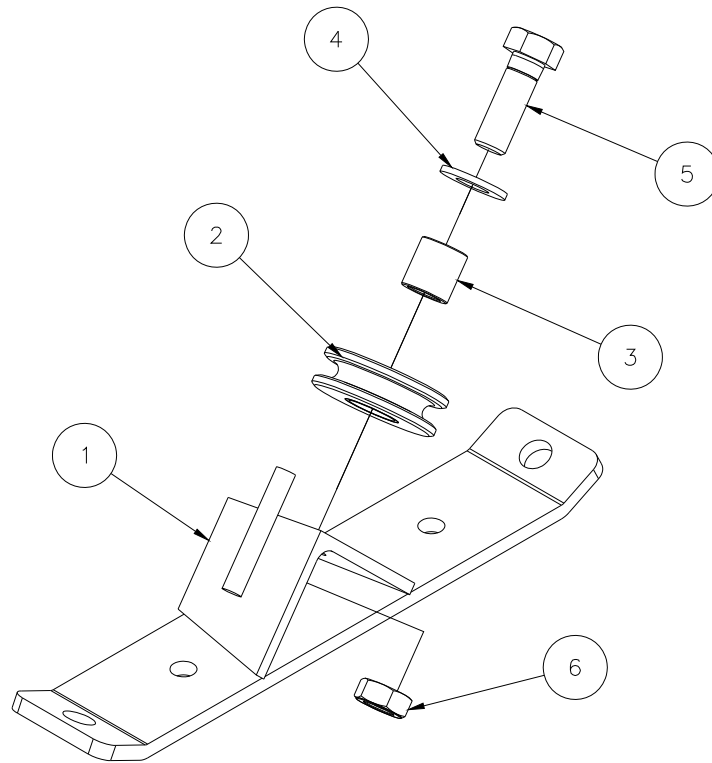

784820 - LEG LOCK ASSEMBLY

4	775110	1	SPLIT RING 1-1/4" NICK. PLTD.
3	776212	1	SPRING, #DWC-042-G-9
2	782510	1	PLUNGER
1	784821	1	LEG LOCK WELDMENT 2400 LIFT
Item	Part No.	Qty	Description
Parts List			

784620 - BRAKE ASSEMBLY

3	774053	2	.750Ø RING COTTER
2	784216	1	BRAKE MOUNT PIN
1	784625	1	BRAKE WELDMENT
Item	Part No.	Qty	Description
Parts List			

784780 - 2412 SPREADER PLATE ASSEMBLY

6	772358	1	NUT, INSERT JAM 1/2-13
5	771120	1	SCREW, HHC 1/2-13 X 1-1/2
4	773094	1	WASHER, FL 1/2 SAE
3	782960	1	ROLLER SHAFT
2	780025	1	SHEAVE, RAB 2"
1	784781	1	SPREADER PLATE WELDMENT
Item	Part No.	Qty	Description
Parts List			

784784 - 2416 SPREADER PLATE ASSEMBLY

6	772358	1	NUT, INSERT JAM 1/2-13
5	771120	1	SCREW, HHC 1/2-13 X 1-1/2
4	773094	1	WASHER, FL 1/2 SAE
3	782960	1	ROLLER SHAFT
2	780025	1	SHEAVE, RAB 2"
1	784788	1	SPREADER PLATE WELDMENT 2416
Item	Part No.	Qty	Description
Parts List			