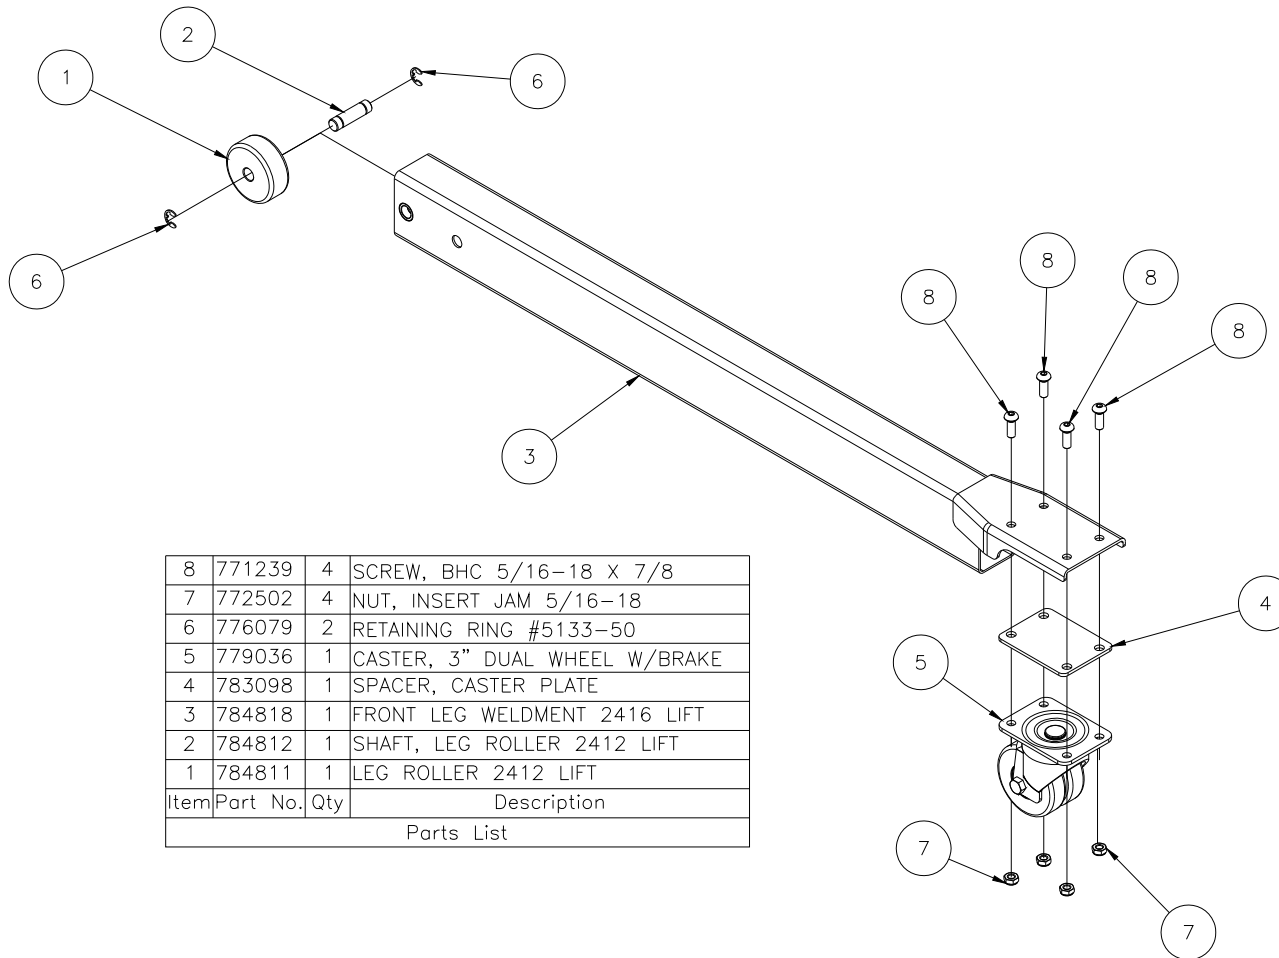

784813 - 2416 FRONT LEG ASSEMBLY

8	771239	4	SCREW, BHC 5/16-18 X 7/8
7	772502	4	NUT, INSERT JAM 5/16-18
6	776079	2	RETAINING RING #5133-50
5	779036	1	CASTER, 3" DUAL WHEEL W/BRAKE
4	783098	1	SPACER, CASTER PLATE
3	784818	1	FRONT LEG WELDMENT 2416 LIFT
2	784812	1	SHAFT, LEG ROLLER 2412 LIFT
1	784811	1	LEG ROLLER 2412 LIFT
Item	Part No.	Qty	Description
Parts List