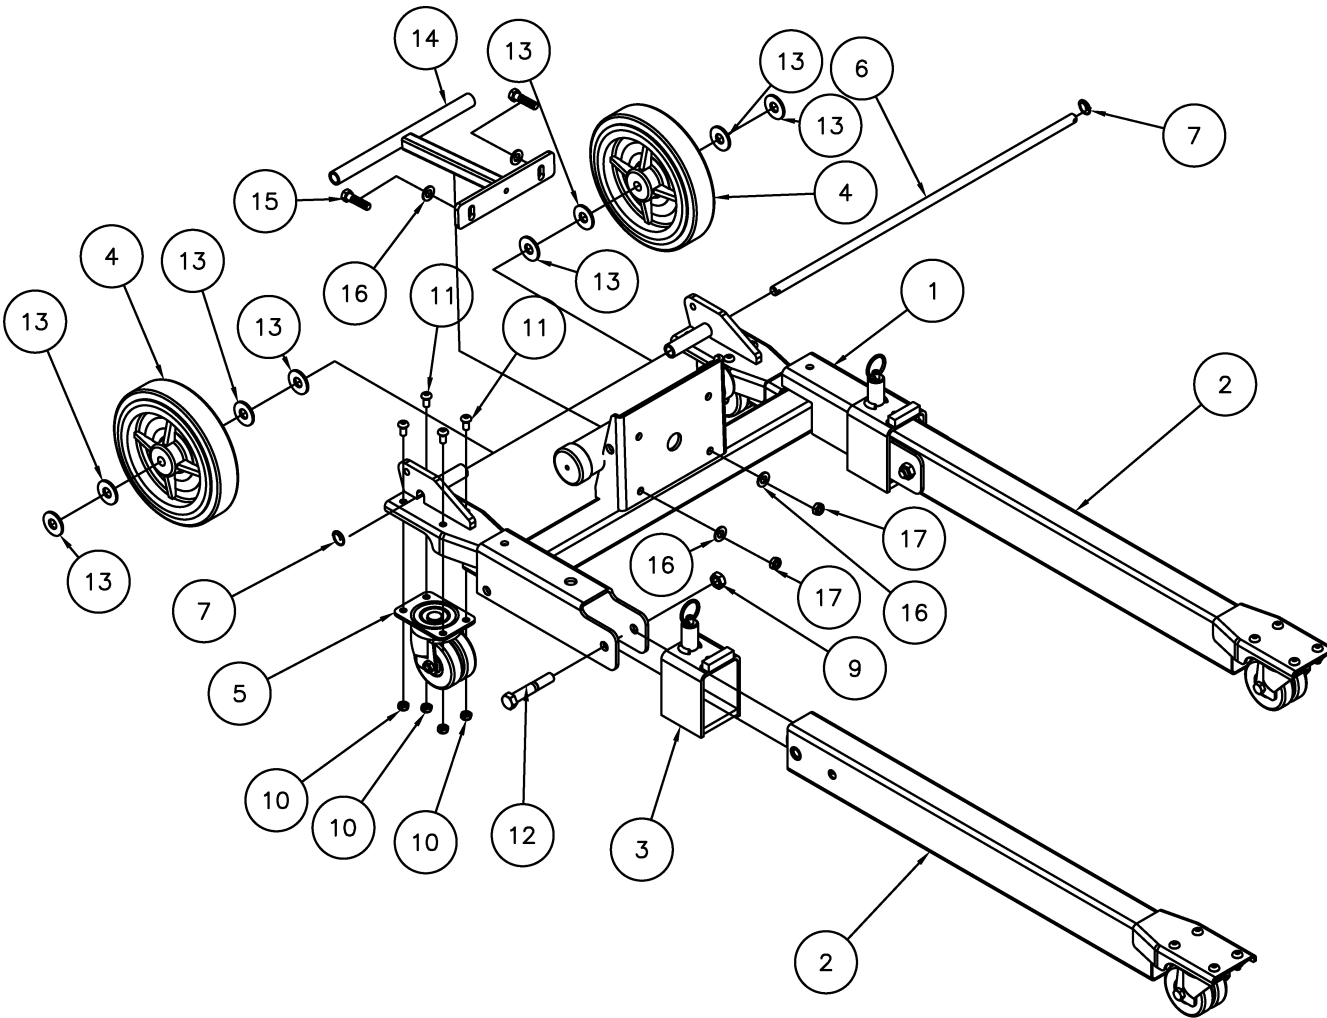

784715 - 2412 BASE ASSEMBLY

17	772350	2	NUT,INSERT JAM 3/8-16
16	773040	4	WASHER,FLAT 3/8 USS
15	771090	2	SCREW,HHC 3/8-16 X 1-1/2
14	784907	1	AXLE SUPPORT REINFORCEMENT WLDMT
13	773060	8	WASHER, FLAT 1/2 USS
12	771142	2	SCREW, HHC 1/2-13 X 3
11	771049	8	SCREW, BHC 5/16-18 X 5/8
10	772502	8	NUT, INSERT JAM 5/16-18
9	772358	2	NUT, INSERT JAM 1/2-13
8	779905	2	CAP, 2" OD TUBE, BLK
7	774053	2	COTTER, CIRCLE Z/P .048 X 3/4
6	784585	1	AXLE, 2412 LIFT
5	779036	2	CASTER, 3" DUAL WHEEL W/BRAKE
4	779031	2	WHEEL, 8" THERMOPLASTIC GRAY
3	784820	2	LEG LOCK ASSEMBLY
2	784810	2	FRONT LEG ASSY, 2412 LIFT
1	784800	1	BASE WELDMENT 2412 LIFT
Item	Part No.	Qty	Description
Parts List