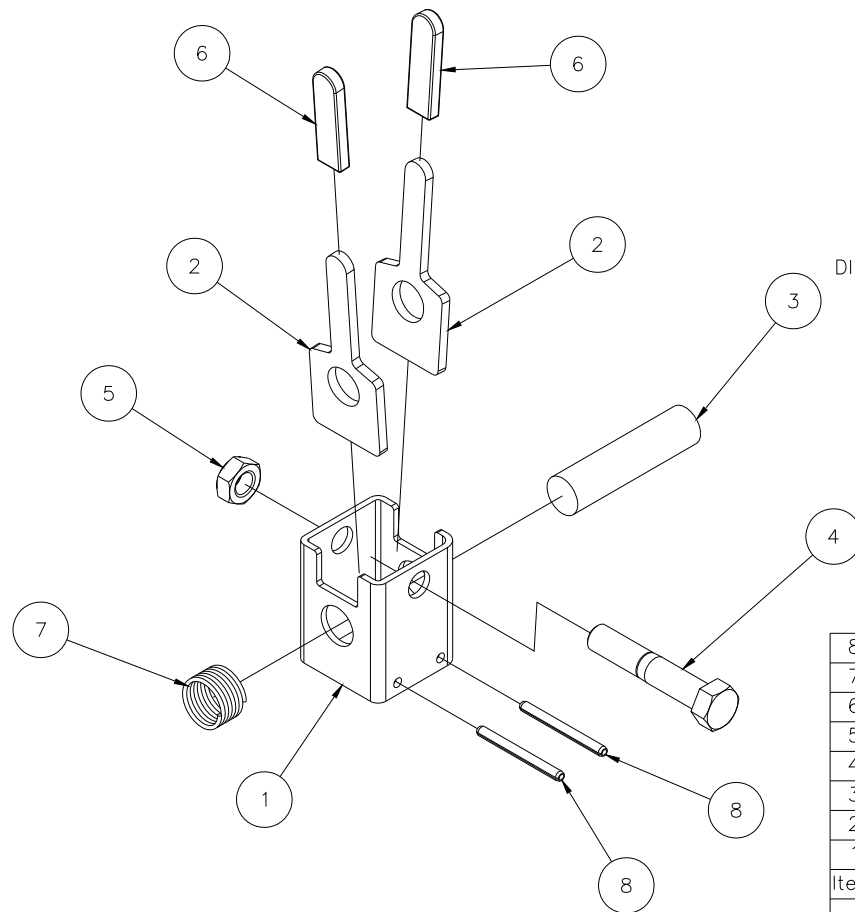

784810 - 2412 FRONT LEG ASSEMBLY

8	771239	4	SCREW, BHC 5/16-18 X 7/8
7	772502	4	NUT, INSERT JAM 5/16-18
6	776079	2	RETAINING RING #5133-50
5	779036	1	CASTER, 3" DUAL WHEEL W/BRAKE
4	783098	1	SPACER, CASTER PLATE
3	784815	1	FRONT LEG WELDMENT 2412 LIFT
2	784812	1	SHAFT, LEG ROLLER 2412 LIFT
1	784811	1	LEG ROLLER 2412 LIFT
Item	Part No.	Qty	Description
Parts List			

784813 - 2416 FRONT LEG ASSEMBLY

8	771239	4	SCREW, BHC 5/16-18 X 7/8
7	772502	4	NUT, INSERT JAM 5/16-18
6	776079	2	RETAINING RING #5133-50
5	779036	1	CASTER, 3" DUAL WHEEL W/BRAKE
4	783098	1	SPACER, CASTER PLATE
3	784818	1	FRONT LEG WELDMENT 2416 LIFT
2	784812	1	SHAFT, LEG ROLLER 2412 LIFT
1	784811	1	LEG ROLLER 2412 LIFT
Item	Part No.	Qty	Description
Parts List			

783936 - OUTRIGGER ASSEMBLY

ITEM 1 - LEG ASSEMBLY, OUTRIGGER 2416

14	772100	1	NUT, HEX 1/2-13
13	773590	1	WASHER, LOCK 1/2
12	779032	1	CASTER 4 X 1-1/4, 1/2-13 POST
11	784902	1	LEG WELDMENT, OUTRIGGER 2416
10	772358	2	NUT, INSERT JAM 1/2-13
9	772350	2	NUT, INSERT JAM 3/8-16
8	771127	2	SCREW, HHC 1/2-13 X 2-1/2 GRD 5
7	771090	2	SCREW, HHC 3/8-16 X 1-1/2
6	778362	2	TAPE, 1" B/Y CAUTION STRIPE
5	778348	2	LABEL, LOWER STABILIZER LEGS
4	774080	2	PIN, ROLL 3/16 X 1
3	783940	2	OUTRIGGER LOCK ASSEMBLY
2	783943	2	OUTRIGGER SUPPORT TUBE
1	784901	2	LEG ASSEMBLY, OUTRIGGER 2416
Item	Part No.	Qty	Description
Parts List			

783940 - OUTRIGGER LOCK ASSEMBLY

DISCARD ITEM #3 ONCE THE OUTRIGGER
LOCK ASSEMBLY IS IN PLACE ON
THE OUTRIGGER SUPPORT TUBE

8	774084	2	PIN, ROLL 3/16 X 2
7	776221	1	SPRING, CENTURY #2952
6	779938	2	CAP, RECT RD END 3/16 X 1/2 X 2
5	772358	1	NUT, INSERT JAM 1/2-13
4	771141	1	SCREW, HHC 1/2-13 X 2-3/4
3	783944	1	OUTRIGGER SUPPORT TUBE STUB
2	783942	2	OUTRIGGER LOCK FINGER
1	783941	1	OUTRIGGER LOCK TUBE
Item	Part No.	Qty	Description
Parts List			