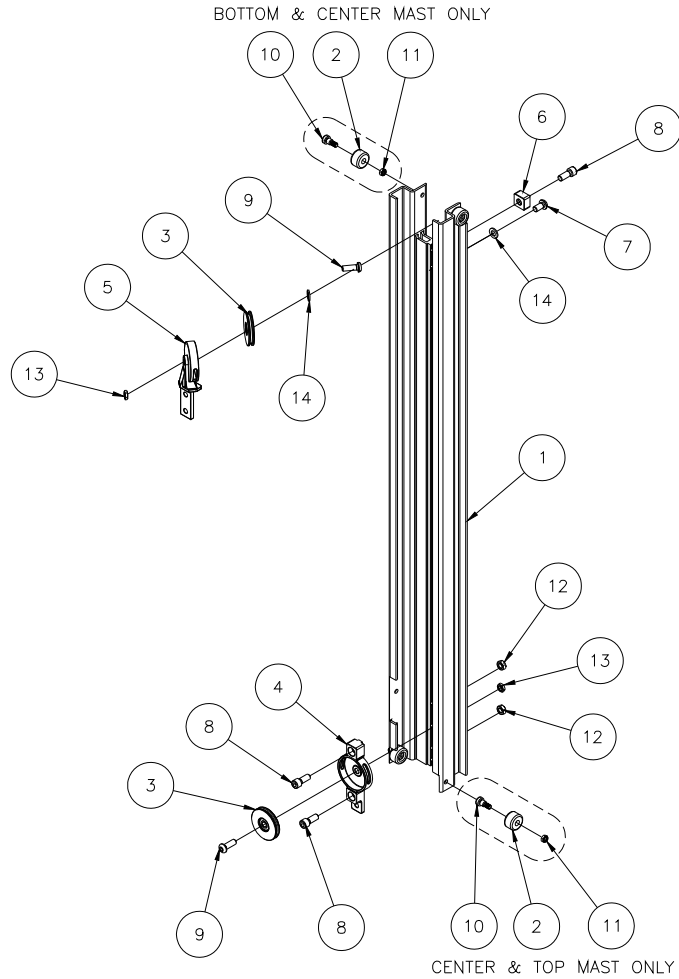

MAST ASSEMBLY

14	773096	2	WASHER, FLAT M12
13	772505	2	NUT, JAM LOCK M12
12	772358	2	NUT, INSERT JAM 1/2-13
11	772350	2	NUT, INSERT JAM 3/8-16 (TOP & BOTTOM MAST)
	772350	4	NUT, INSERT JAM 3/8-16 (CENTER MAST)
10	771350	2	SCREW, SHOULDER 1/2 X 1/2 (TOP & BOTTOM MAST)
	771350	4	SCREW, SHOULDER 1/2 X 1/2 (CENTER MAST)
9	771263	2	SCREW, BHC M12-1.75 X 35
8	771261	3	SCREW, SHC 1/2-13 X 1-1/4
7	771259	1	SCREW, BHC 1/2-13 X 1
6	783575	1	STOP BLOCK
5	784710	1	PULLEY MOUNT
4	784705	1	PULLEY COVER
3	784724	2	PULLEY ASSEMBLY 3"
2	784722	2	MAST ROLLER 2400 LIFT (TOP & BOTTOM MAST)
	784722	4	MAST ROLLER 2400 LIFT (CENTER MAST)
	784741	1	TOP MAST MACHINED 2412
1	784731	1	CENTER MAST MACHINED 2412
	784721	1	BOTTOM MAST MACHINED 2412
Item	Part No.	Qty	Description
Parts List