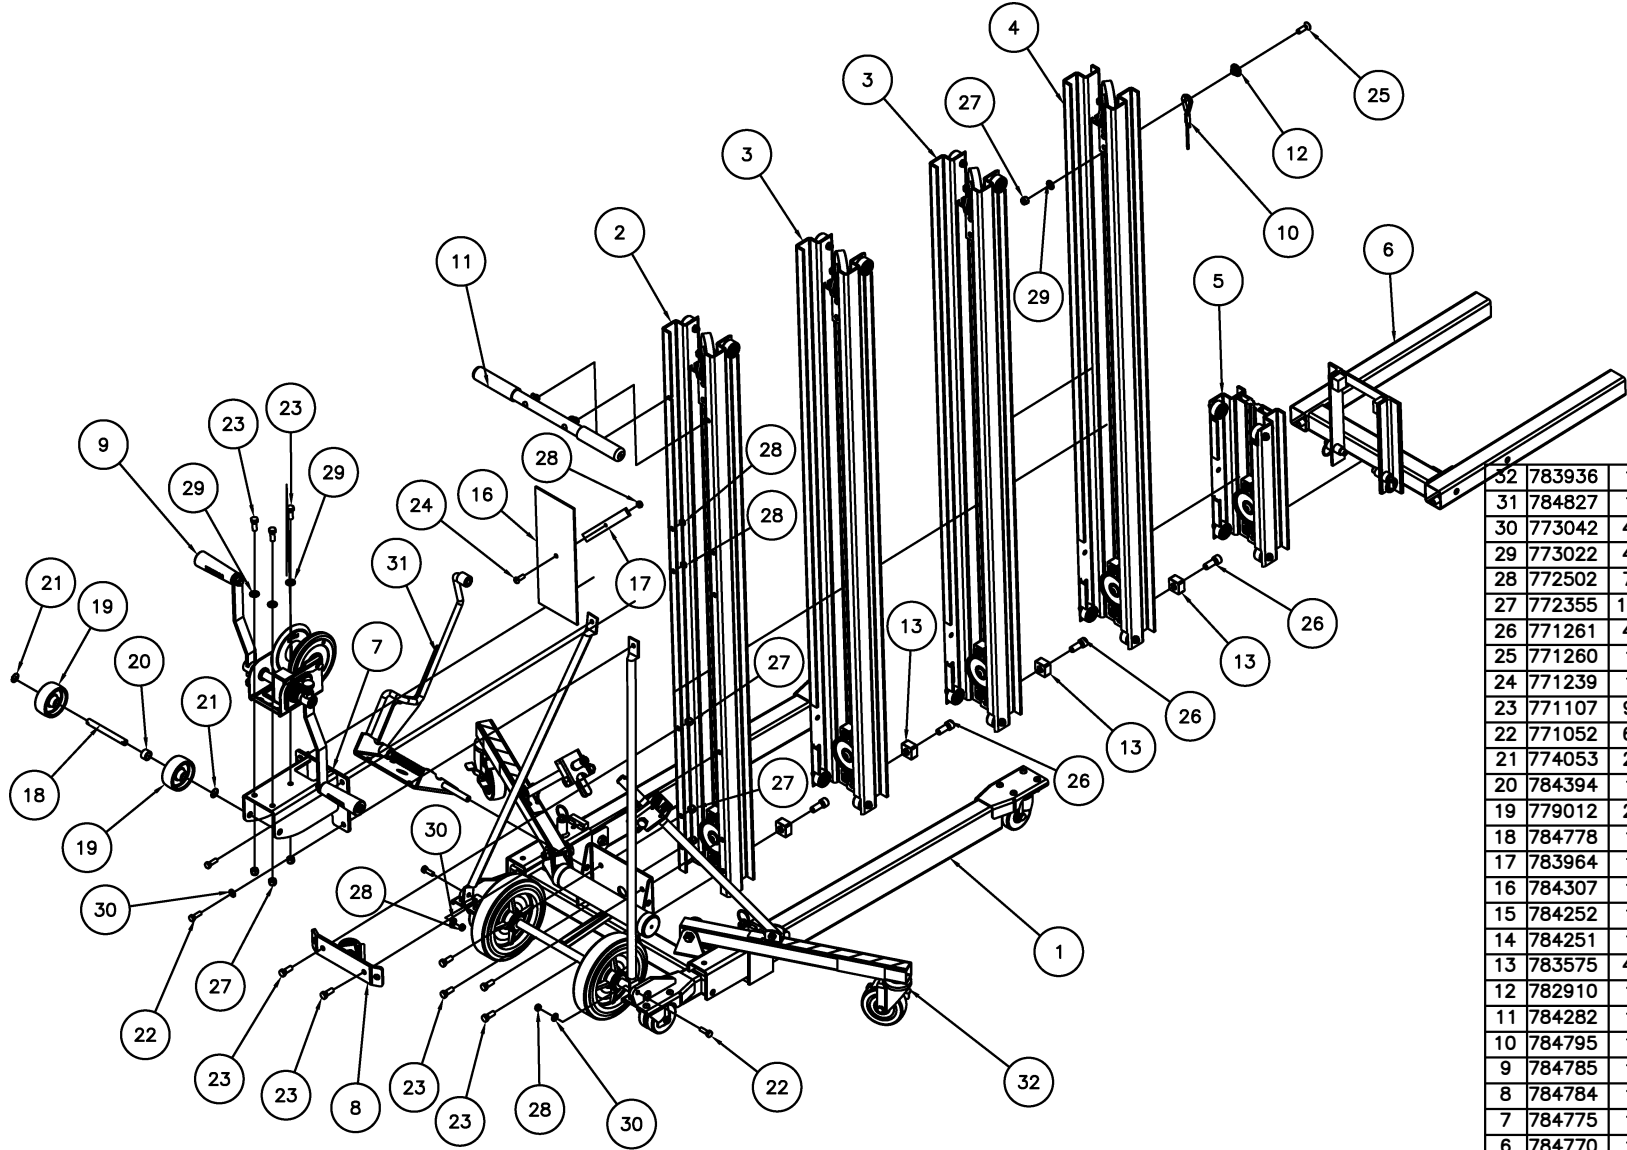

784751 - 2416 LIFT ASSEMBLY

32	783936	1	OUTRIGGER ASSEMBLY 2416 LIFT
31	784827	1	MAST HOLD DOWN, BAR TYPE 2416
30	773042	4	WASHER, FLAT 5/16
29	773022	4	WASHER, FLAT 3/8 HARDENED
28	772502	7	NUT, INSERT JAM 5/16-18
27	772355	10	NUT, INSERT LOCK 3/8-16
26	771261	4	SCREW, SHC 1/2-13 X 1-1/4
25	771260	1	SCREW, FHSC 3/8-16 X 1-1/4
24	771239	1	SCREW, BHC 5/16-18 X 7/8
23	771107	9	SCREW, HHC 3/8-16 X 1
22	771052	6	SCREW, HHC 5/16-18 X 1 PLTD
21	774053	2	COTTER, CIRCLE Z/P .048 X 3/4
20	784394	1	SPACER, PULLEY 1/2"
19	779012	2	WHEEL, POLY OLEFIN 3"
18	784778	1	SHAFT, WHEEL 2400 LIFT
17	783964	1	STRAP - 6"
16	784307	1	MAST COVER, SHORT 2200 LIFT
15	784252	1	MAST BRACE (RIGHT) 2200 LIFT
14	784251	1	MAST BRACE (LEFT) 2200 LIFT
13	783575	4	STOP BLOCK
12	782910	1	ROPE RETAINER WASHER
11	784282	1	TOP HANDLE ASSEMBLY 2200
10	784795	1	LOAD LINE 2416
9	784785	1	WINCH ASSEMBLY, 2400 LIFT
8	784784	1	SPREADER PLATE ASSEMBLY 2400
7	784775	1	WINCH MOUNTING WELDMENT 2400
6	784770	1	FORK ASSEMBLY 2400
5	784765	1	CARRIAGE ASSEMBKY 2400
4	784740	1	TOP MAST ASSEMBLY 2412
3	784730	2	CENTER MAST ASSEMBLY 2412
2	784720	1	BOTTOM MAST ASSEMBLY 2412 LIFT
1	784717	1	BASE ASSEMBLY 2416 LIFT
Item No.	Part	Qty	Description
			Parts List