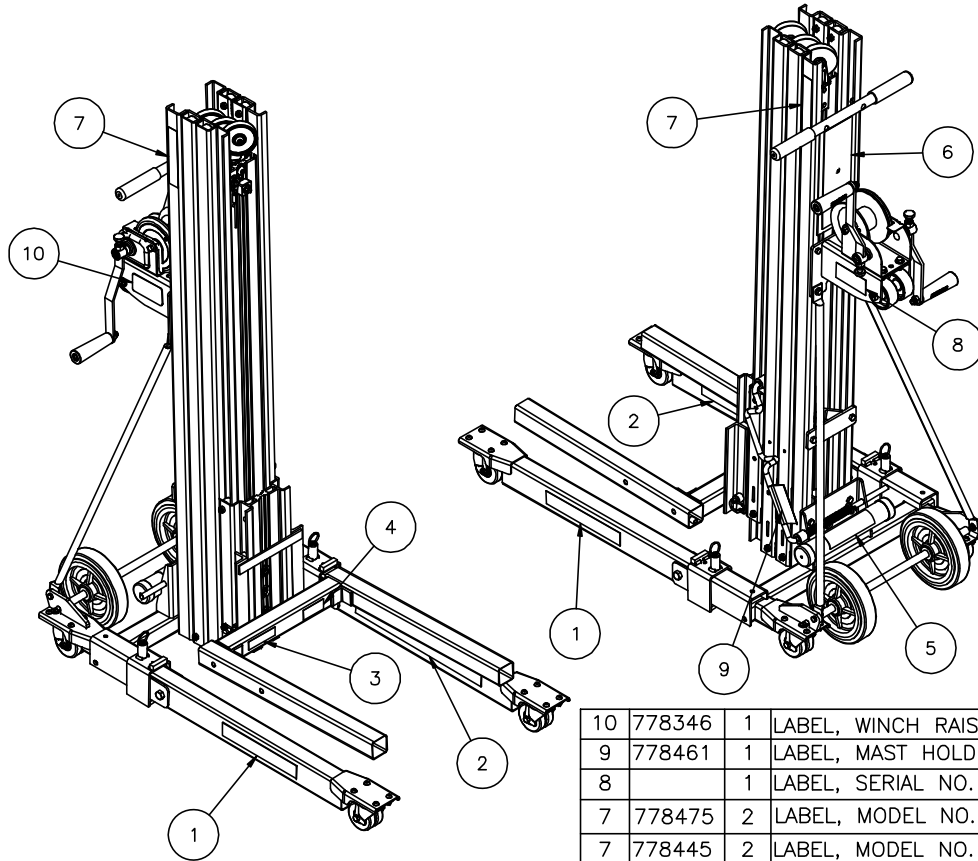

784784 - 2416 SPREADER PLATE ASSEMBLY

6	772358	1	NUT, INSERT JAM 1/2-13
5	771120	1	SCREW, HHC 1/2-13 X 1-1/2
4	773094	1	WASHER, FL 1/2 SAE
3	782960	1	ROLLER SHAFT
2	780025	1	SHEAVE, RAB 2"
1	784788	1	SPREADER PLATE WELDMENT 2416
Item	Part No.	Qty	Description
Parts List			

10	778346	1	LABEL, WINCH RAISE/LOWER
9	778461	1	LABEL, MAST HOLD DOWN BAR TYPE
8		1	LABEL, SERIAL NO.
7	778475	2	LABEL, MODEL NO. 2416
7	778445	2	LABEL, MODEL NO. 2412
6	778458	1	LABEL, LARGE WARNING 2200 LIFT
5	778906	1	LABEL, OPERATORS MANUAL
4	778347	1	LABEL, NO RIDERS WARNING
3	778339	1	LABEL, CARRIAGE LATCH WARNING
2	778457	2	LABEL, "DO NOT STAND UNDER LOAD"
1	778450	2	LABEL, "SUMNER" 2200 LIFT
Item	Part No.	Qty	Description
Parts List			