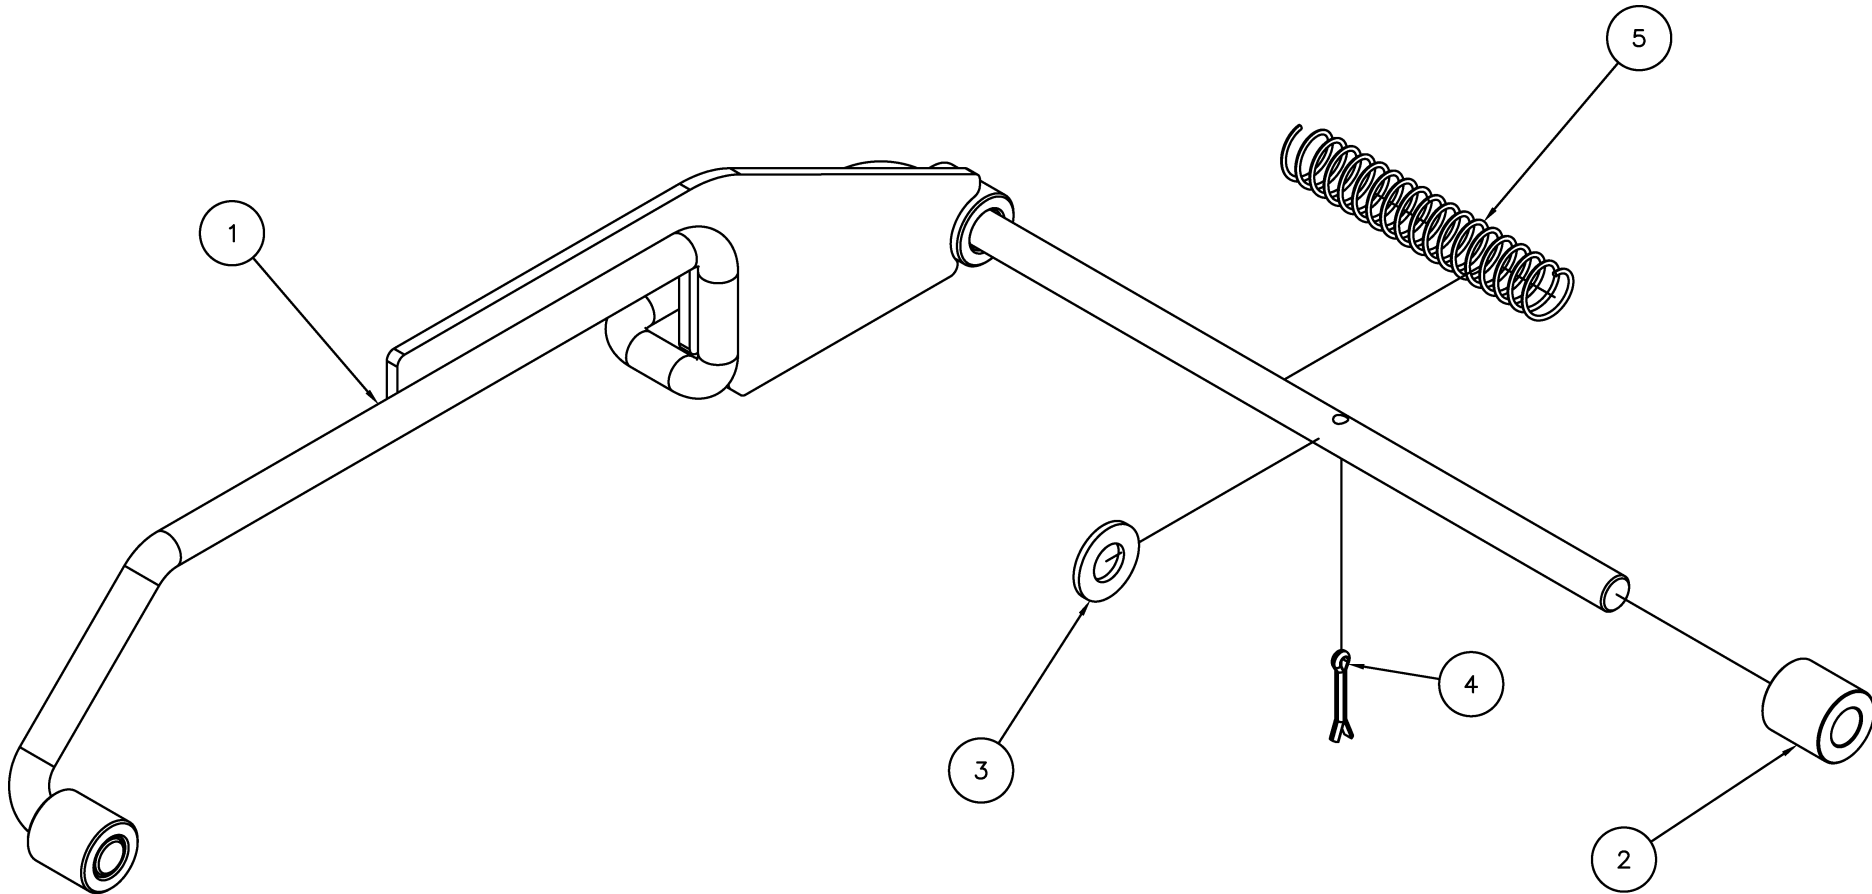

784827 -

T L WN, T E 24 2 24

5	776216	2	SPRING, CENTURY #71912S
4	774051	1	PIN, COTTER 1/8 X 3/4
3	773096	1	WASHER, FLAT M12
2	783045	1	MAST HOLD DOWN SPACER, PLTD.
1	784828	1	MAST HOLD DOWN WELDMENT, 2412/2416
Item	Part	Qty	Description
	No.		Parts List