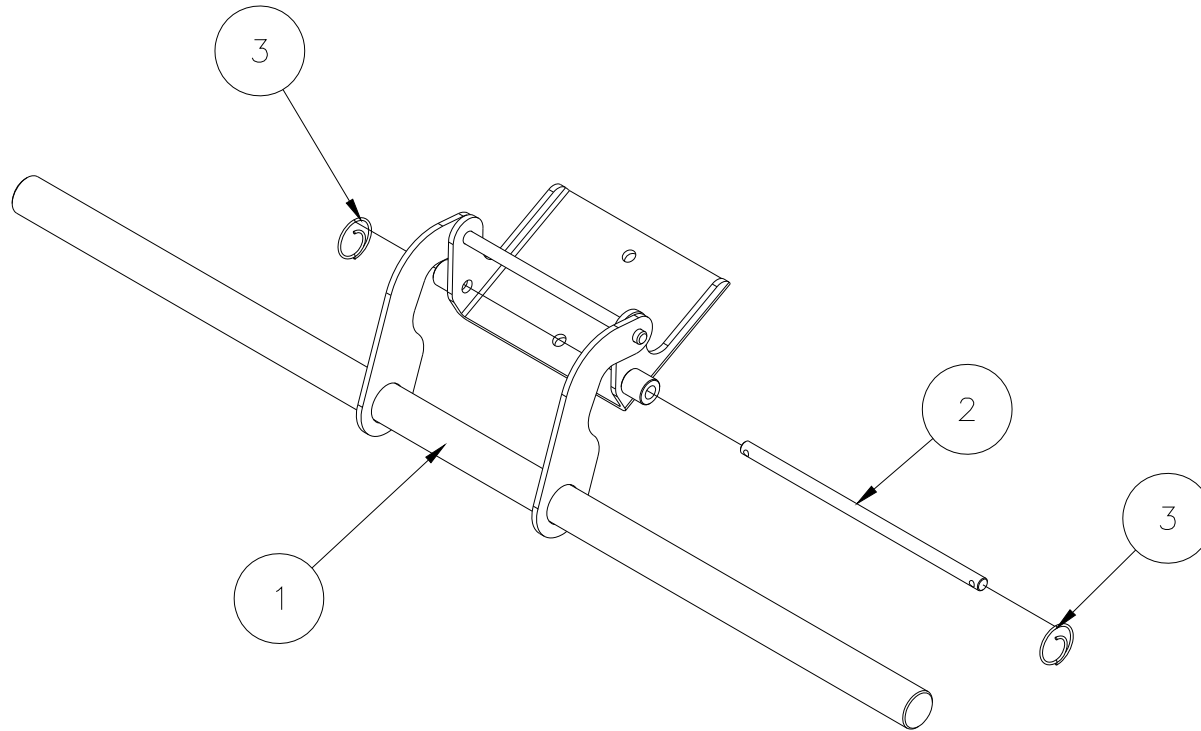

784620 - BRAKE ASSEMBLY

3	774053	2	.750Ø RING COTTER
2	784216	1	BRAKE MOUNT PIN
1	784625	1	BRAKE WELDMENT
Item	Part No.	Qty	Description
Parts List