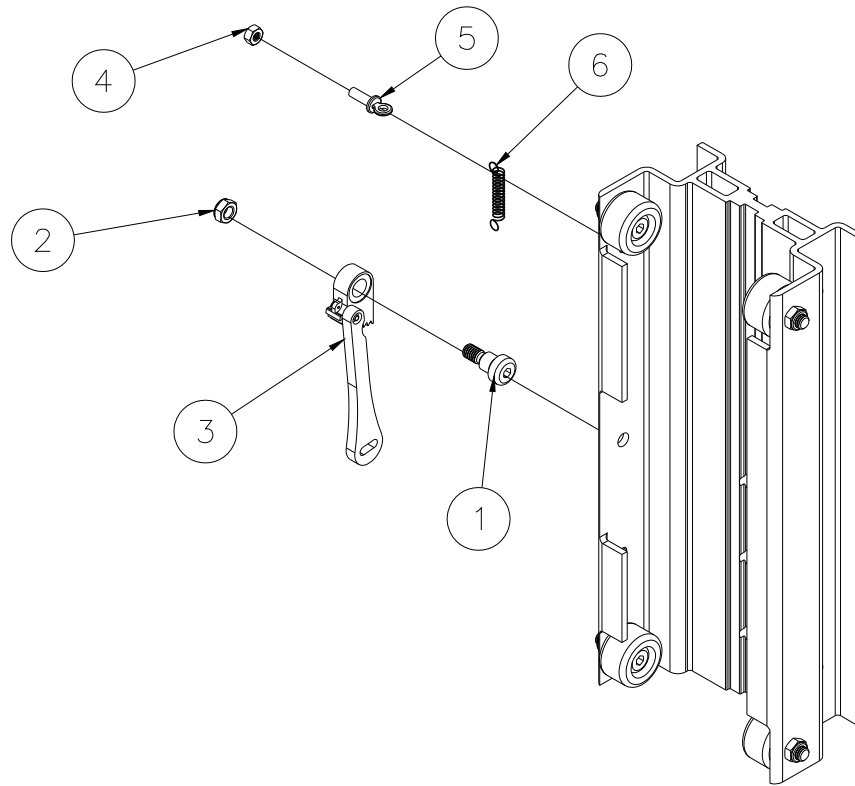

784755 - SAFETY BRAKE ASSEMBLY - OPTIONAL

Parts List			
Item	Part No.	Qty	Description
1	771350	1	SCREW, SHOULDER 1/2 X 1/2
2	772350	1	NUT, INSERT JAM 3/8-16
3	784692	1	SAFETY BRAKE ASSEMBLY
4	772076	1	NUT, INSERT LOCK 1/4-20
5	779900	1	SCREW, ADJUSTING
6	783530	1	BRAKE SPRING