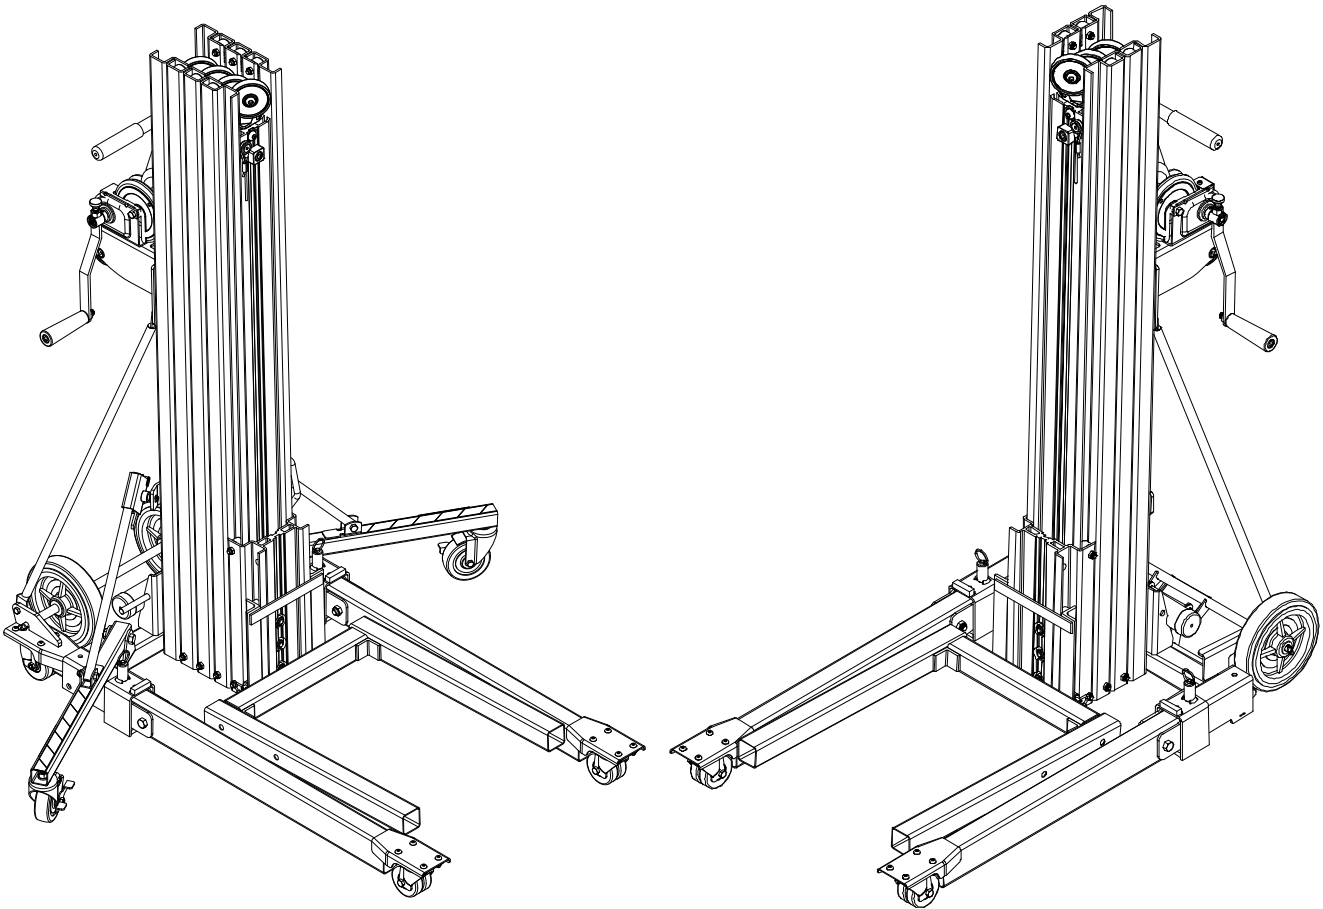

PARTS MANUAL

SERIES 2400 CONTRACTOR LIFT

SUMNER*
A Southwire Company

USA

7514 Alabonson Rd.
Houston, TX 77088
ph: 281-999-6900
fax: 281-999-6966

CANADA

75 Saltsman Drive, Unit 5
Cambridge, Ontario N3H 4R7
ph: 519-653-5300
fax: 519-653-5305

NETHERLANDS

Midden Engweg
21NL-3882TS Putten
Netherlands
europeansales.com
ph: + 31 (0) 85 489 0284

UK

Unit 3 Kempton Road
Keytec 7 Business Park
Persnore, Worcestershire
WR 10 2TA, UK
ph: + 44 (0) 1386 556278
fax: + 44 (0) 1386 556776