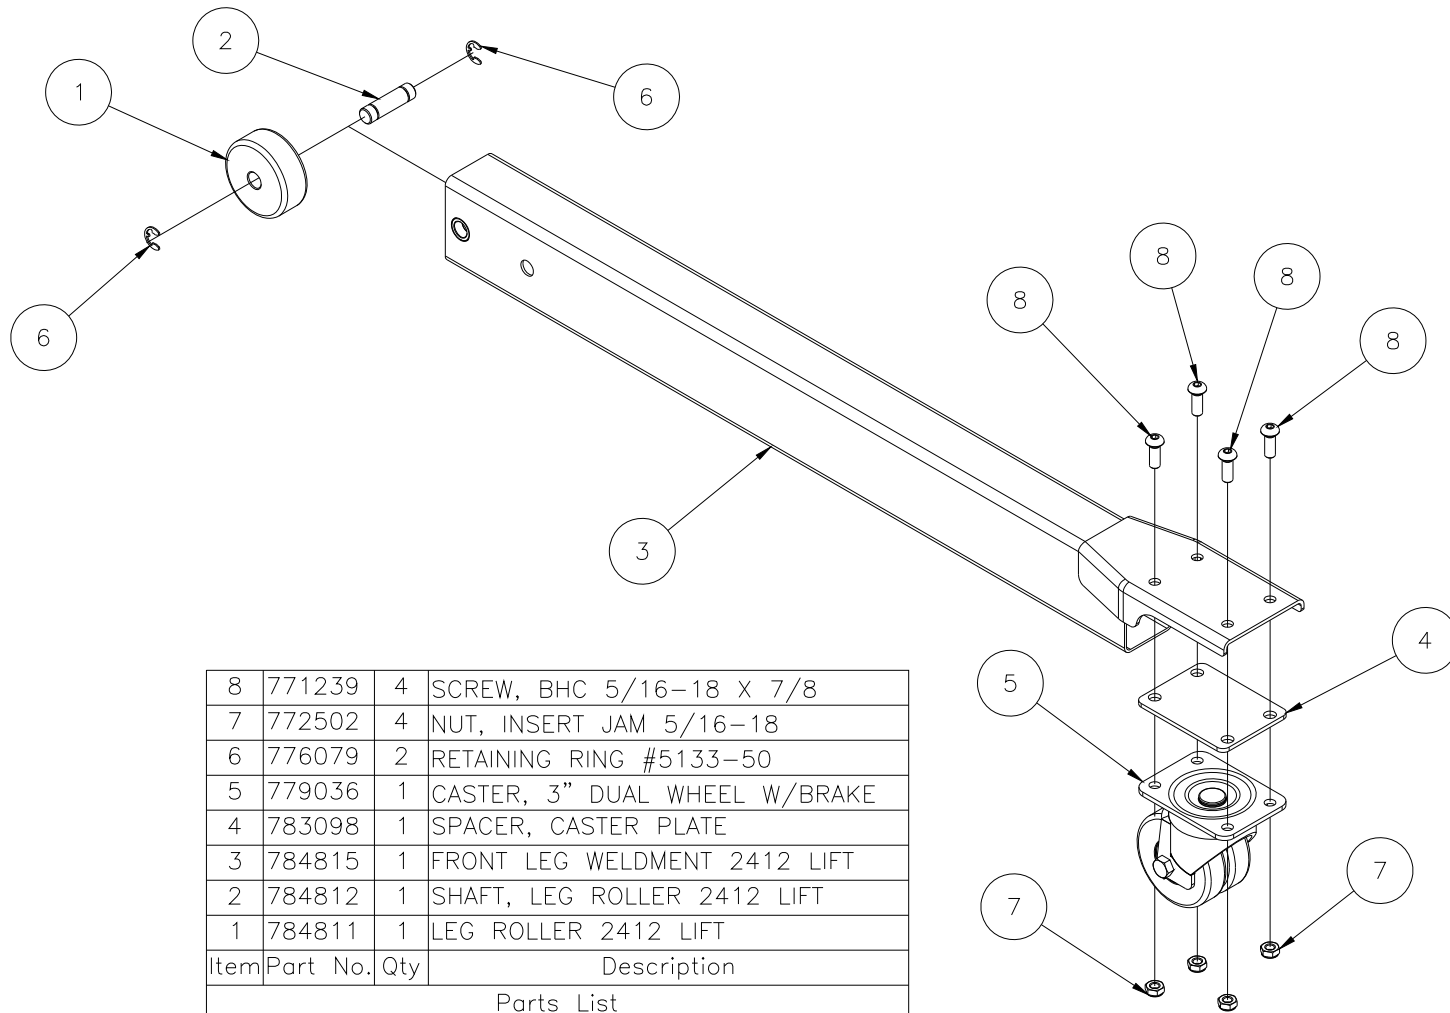

784810 - 2412 FRONT LEG ASSEMBLY

8	771239	4	SCREW, BHC 5/16-18 X 7/8
7	772502	4	NUT, INSERT JAM 5/16-18
6	776079	2	RETAINING RING #5133-50
5	779036	1	CASTER, 3" DUAL WHEEL W/BRAKE
4	783098	1	SPACER, CASTER PLATE
3	784815	1	FRONT LEG WELDMENT 2412 LIFT
2	784812	1	SHAFT, LEG ROLLER 2412 LIFT
1	784811	1	LEG ROLLER 2412 LIFT
Item	Part No.	Qty	Description
Parts List