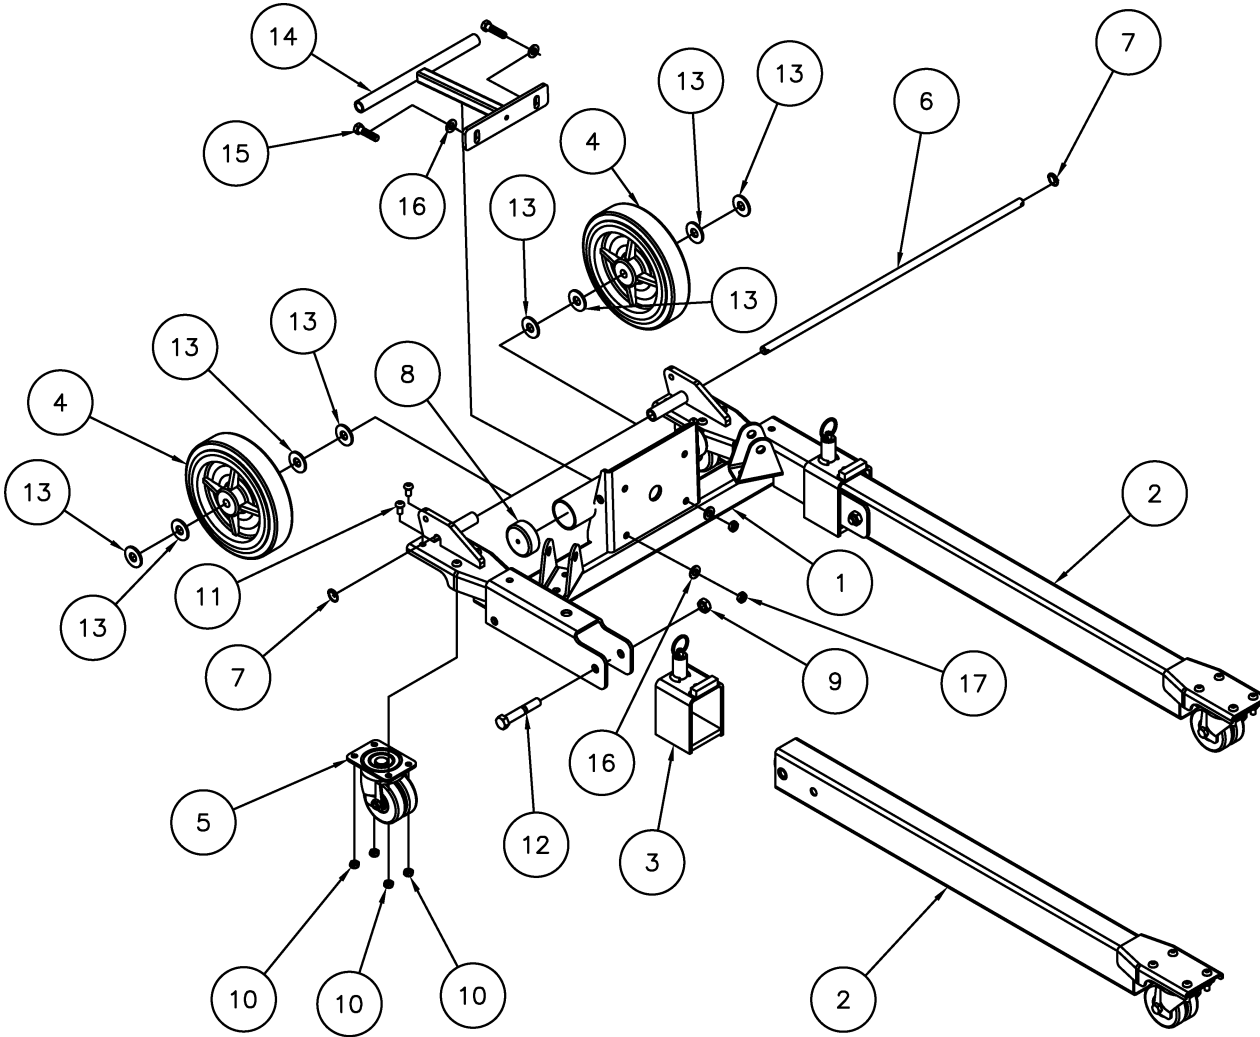

784717 - 2416 BASE ASSEMBLY

17	772350	2	NUT,INSERT JAM 3/8-16
16	773040	4	WASHER,FLAT 3/8 USS
15	771090	2	SCREW,HHC 3/8-16 X 1-1/2
14	784907	1	AXLE SUPPORT REINFORCEMENT WLDMT
13	773060	8	WASHER, FLAT 1/2 USS
12	771142	2	SCREW, HHC 1/2-13 X 3
11	771049	8	SCREW, BHC 5/16-18 X 5/8
10	772502	8	NUT, INSERT JAM 5/16-18
9	772358	2	NUT, INSERT JAM 1/2-13
8	779905	2	CAP, 2" OD TUBE, BLK
7	774053	2	COTTER, CIRCLE Z/P .048 X 3/4
6	784585	1	AXLE, 2412 LIFT
5	779036	2	CASTER, 3" DUAL WHEEL W/BRAKE
4	779031	2	WHEEL, 8" THERMOPLASTIC GRAY
3	784820	2	LEG LOCK ASSEMBLY
2	784813	2	FRONT LEG ASSY, 2416 LIFT
1	784799	1	BASE WELDMENT 2416 LIFT
Item	Part No.	Qty	Description
Parts List