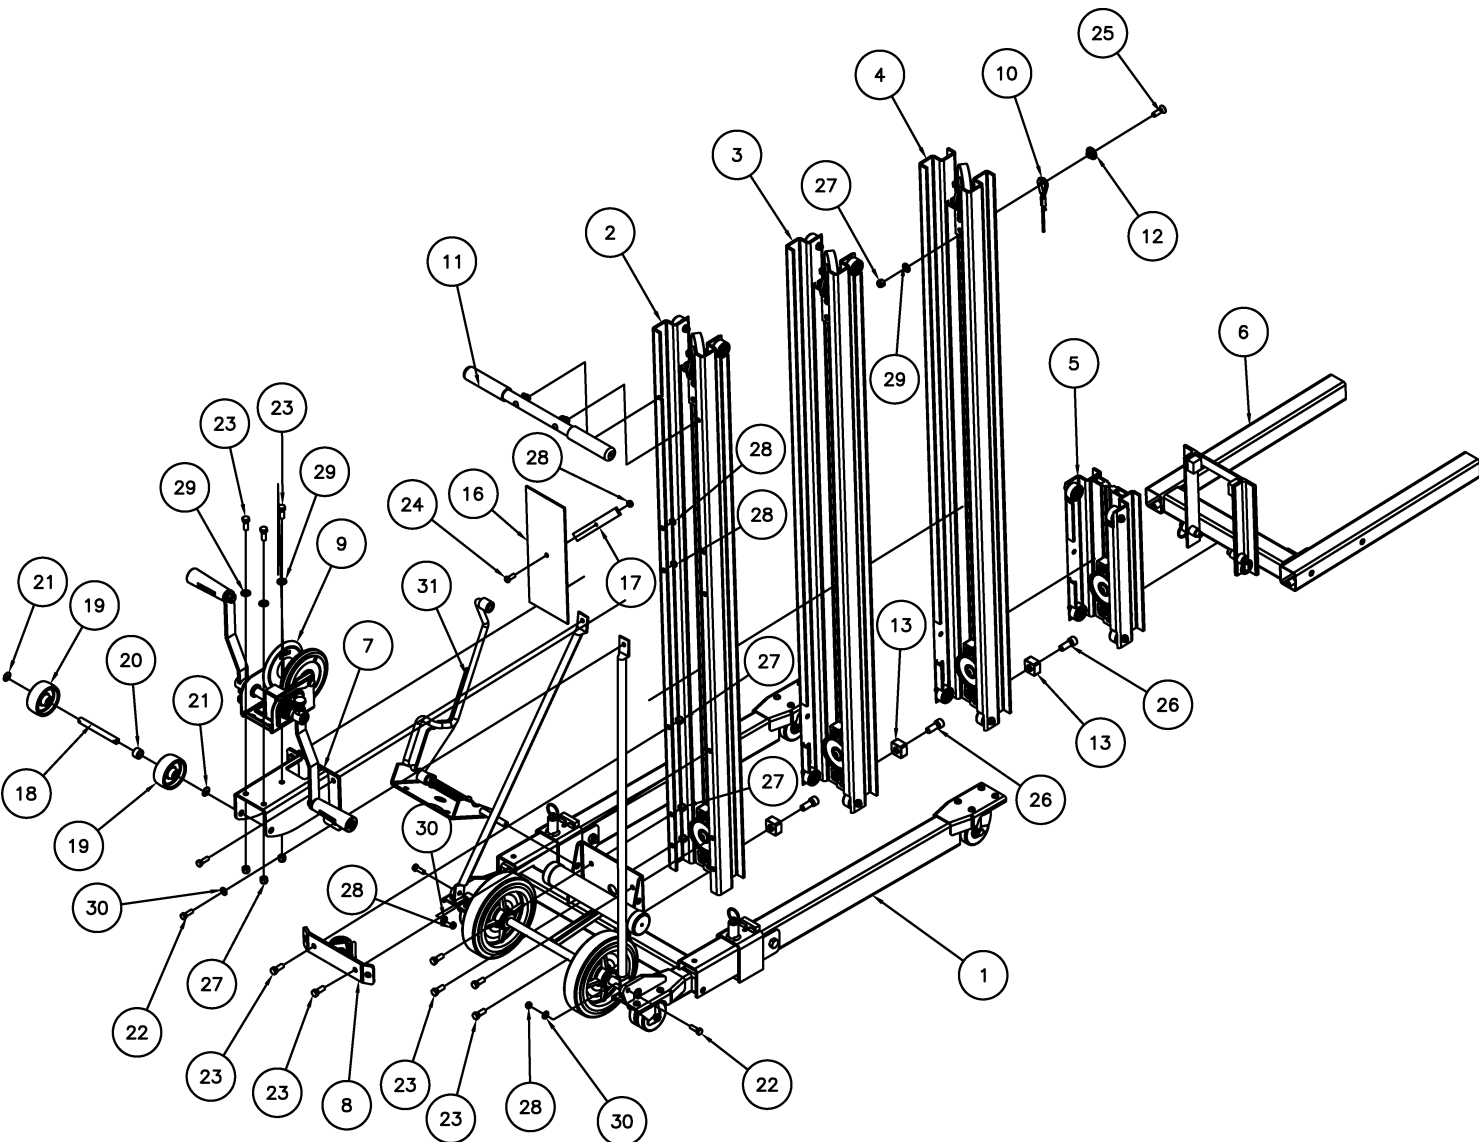

784750 - 2412 LIFT ASSEMBLY

31	784827	1	MAST HOLD DOWN, BAR TYPE 2416
30	773042	4	WASHER, FLAT 5/16
29	773022	4	WASHER, FLAT 3/8 HARDENED
28	772502	7	NUT, INSERT JAM 5/16-18
27	772355	10	NUT, INSERT LOCK 3/8-16
26	771261	3	SCREW, SHC 1/2-13 X 1-1/4
25	771260	1	SCREW, FHSC 3/8-16 X 1-1/4
24	771239	1	SCREW, BHC 5/16-18 X 7/8
23	771107	9	SCREW, HHC 3/8-16 X 1
22	771052	6	SCREW, HHC 5/16-18 X 1 PLTD
21	774053	2	COTTER, CIRCLE Z/P .048 X 3/4
20	784394	1	SPACER, PULLEY 1/2"
19	779012	2	WHEEL, POLY OLEFIN 3"
18	784778	1	SHAFT, WHEEL 2400 LIFT
17	783964	1	STRAP - 6"
16	784307	1	MAST COVER, SHORT 2200 LIFT
15	784252	1	MAST BRACE (RIGHT) 2200 LIFT
14	784251	1	MAST BRACE (LEFT) 2200 LIFT
13	783575	3	STOP BLOCK
12	782910	1	ROPE RETAINER WASHER
11	784282	1	TOP HANDLE ASSEMBLY 2200
10	784790	1	LOAD LINE 2412
9	784785	1	WINCH ASSEMBLY, 2400 LIFT
8	784784	1	SPREADER PLATE ASSEMBLY 2400
7	784775	1	WINCH MOUNTING WELDMENT 2400
6	784770	1	FORK ASSEMBLY 2400
5	784765	1	CARRIAGE ASSEMBLY 2400
4	784740	1	TOP MAST ASSEMBLY 2412
3	784730	1	CENTER MAST ASSEMBLY 2412
2	784720	1	BOTTOM MAST ASSEMBLY 2412 LIFT
1	784715	1	BASE ASSEMBLY 2412 LIFT
Item	Part	Qty	Description
	No.		Parts List