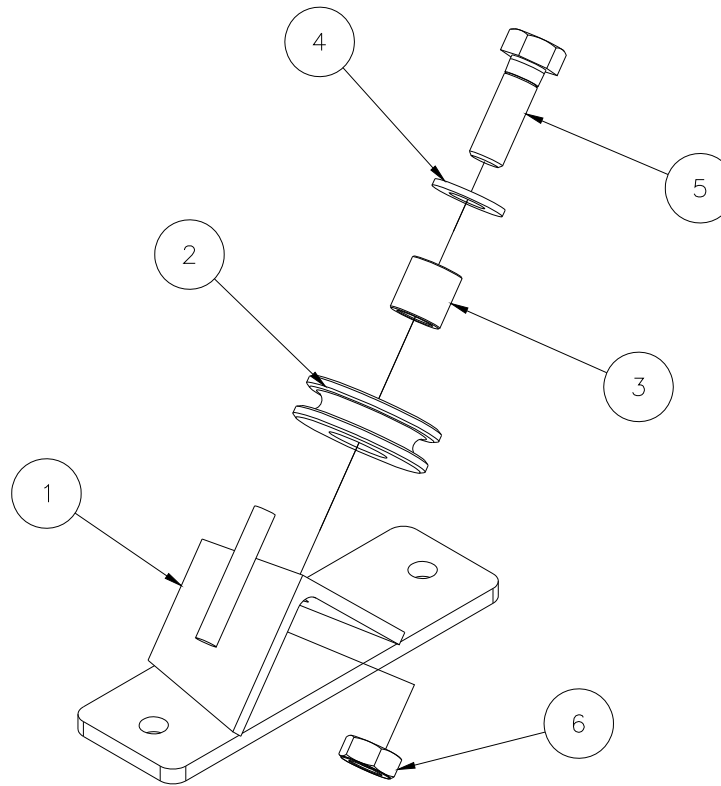

784780 - 2412 SPREADER PLATE ASSEMBLY

6	772358	1	NUT, INSERT JAM 1/2-13
5	771120	1	SCREW, HHC 1/2-13 X 1-1/2
4	773094	1	WASHER, FL 1/2 SAE
3	782960	1	ROLLER SHAFT
2	780025	1	SHEAVE, RAB 2"
1	784781	1	SPREADER PLATE WELDMENT
Item	Part No.	Qty	Description
Parts List