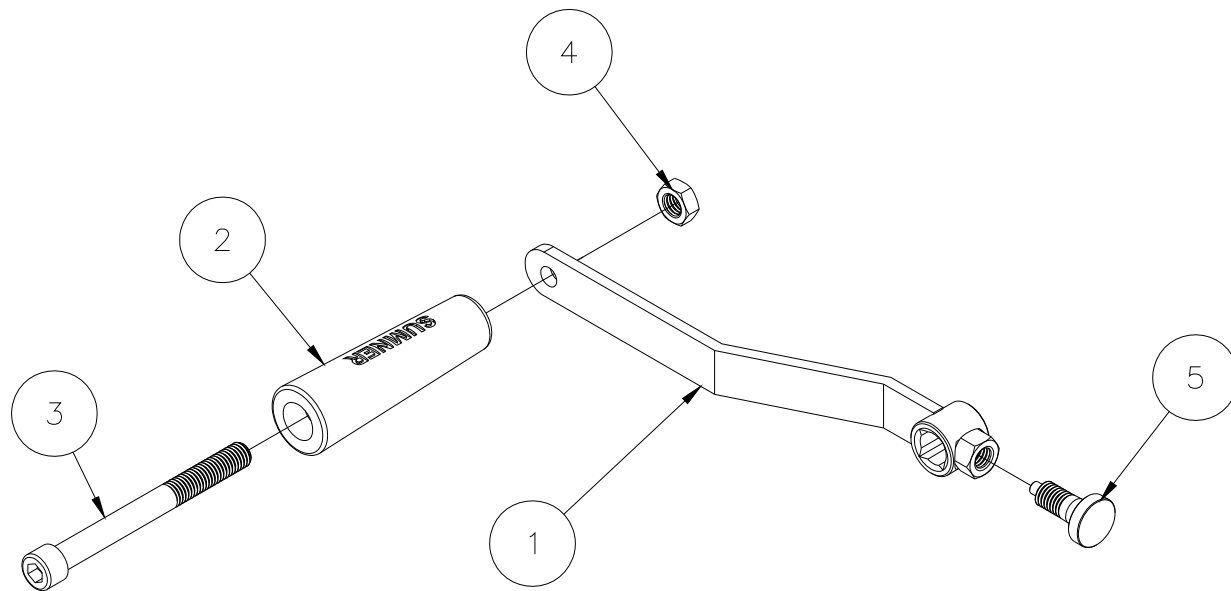

783757 - WINCH HANDLE ASSEMBLY

5	774180	1	PLUNGER ASSEMBLY
4	772358	1	1/2-13 INSERT JAM LOCK NUT
3	771254	1	SHCS 1/2-13 x 5
2	780182	1	WINCH HANDLE SLEEVE
1	783756	1	HANDLE WELDMENT
Item	Part No.	Qty	Description
Parts List