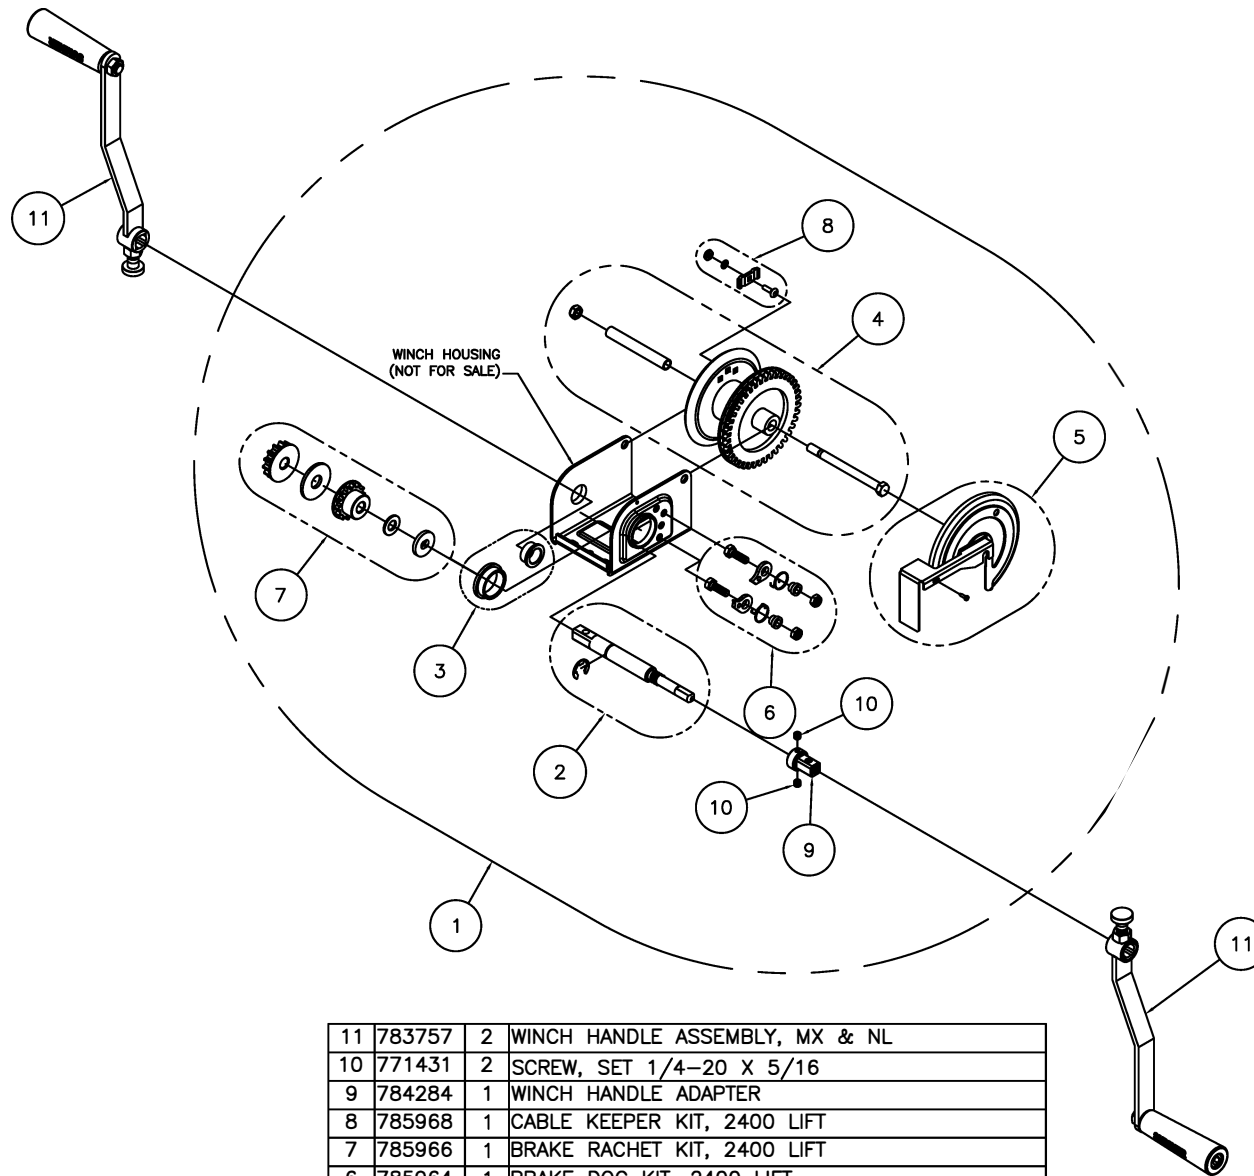

784785 - WINCH ASSEMBLY, **NEW 2400 LIFT**

11	783757	2	WINCH HANDLE ASSEMBLY, MX & NL
10	771431	2	SCREW, SET 1/4-20 X 5/16
9	784284	1	WINCH HANDLE ADAPTER
8	785968	1	CABLE KEEPER KIT, 2400 LIFT
7	785966	1	BRAKE RACHET KIT, 2400 LIFT
6	785964	1	BRAKE DOG KIT, 2400 LIFT
5	785962	1	WINCH COVER, 2400 LIFT
4	785960	1	WINCH DRUM W/SHAFT, 2400 LIFT
3	785958	1	WINCH HOUSING BEARINGS, 2400 LIFT
2	785957	1	WINCH SHAFT KIT, 2400 LIFT (NEW THREAD)
1	785951	1	WINCH ASSEMBLY NEW, 2400 LIFT W/O HANDLES
Item	Part	Qty	Description
			Parts List