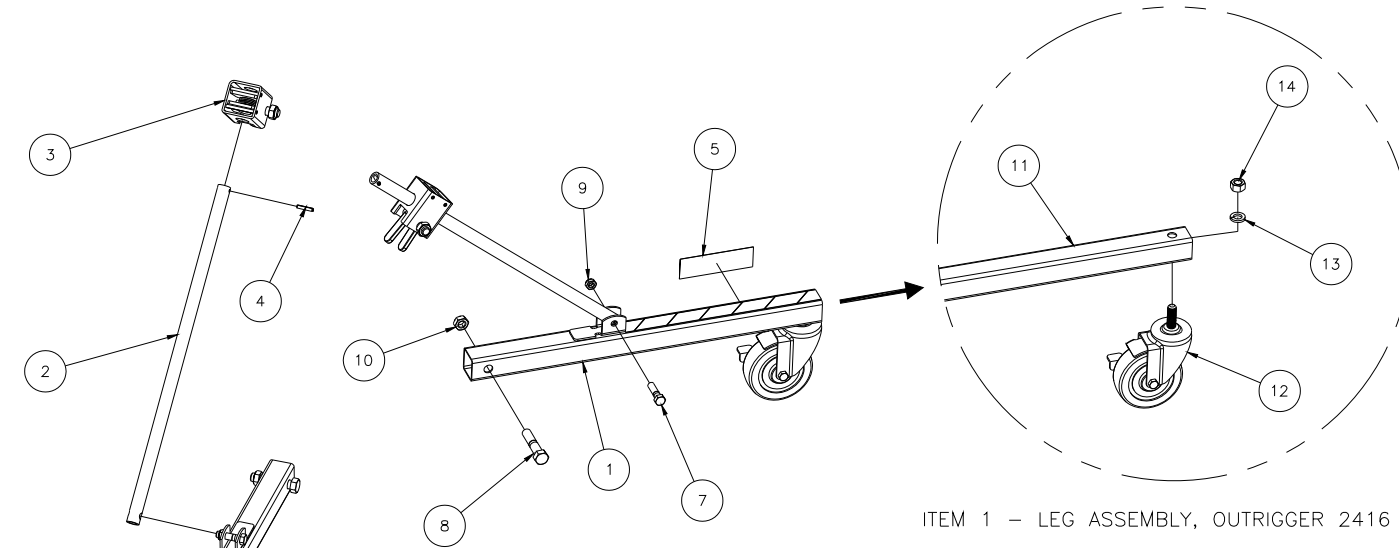

783936 - OUTRIGGER ASSEMBLY

ITEM 1 - LEG ASSEMBLY, OUTRIGGER 2416

14	772100	1	NUT, HEX 1/2-13
13	773590	1	WASHER, LOCK 1/2
12	779032	1	CASTER 4 X 1-1/4, 1/2-13 POST
11	784902	1	LEG WELDMENT, OUTRIGGER 2416
10	772358	2	NUT, INSERT JAM 1/2-13
9	772350	2	NUT, INSERT JAM 3/8-16
8	771127	2	SCREW, HHC 1/2-13 X 2-1/2 GRD 5
7	771090	2	SCREW, HHC 3/8-16 X 1-1/2
6	778362	2	TAPE, 1" B/Y CAUTION STRIPE
5	778348	2	LABEL, LOWER STABILIZER LEGS
4	774080	2	PIN, ROLL 3/16 X 1
3	783940	2	OUTRIGGER LOCK ASSEMBLY
2	783943	2	OUTRIGGER SUPPORT TUBE
1	784901	2	LEG ASSEMBLY, OUTRIGGER 2416
Item	Part No.	Qty	Description
Parts List