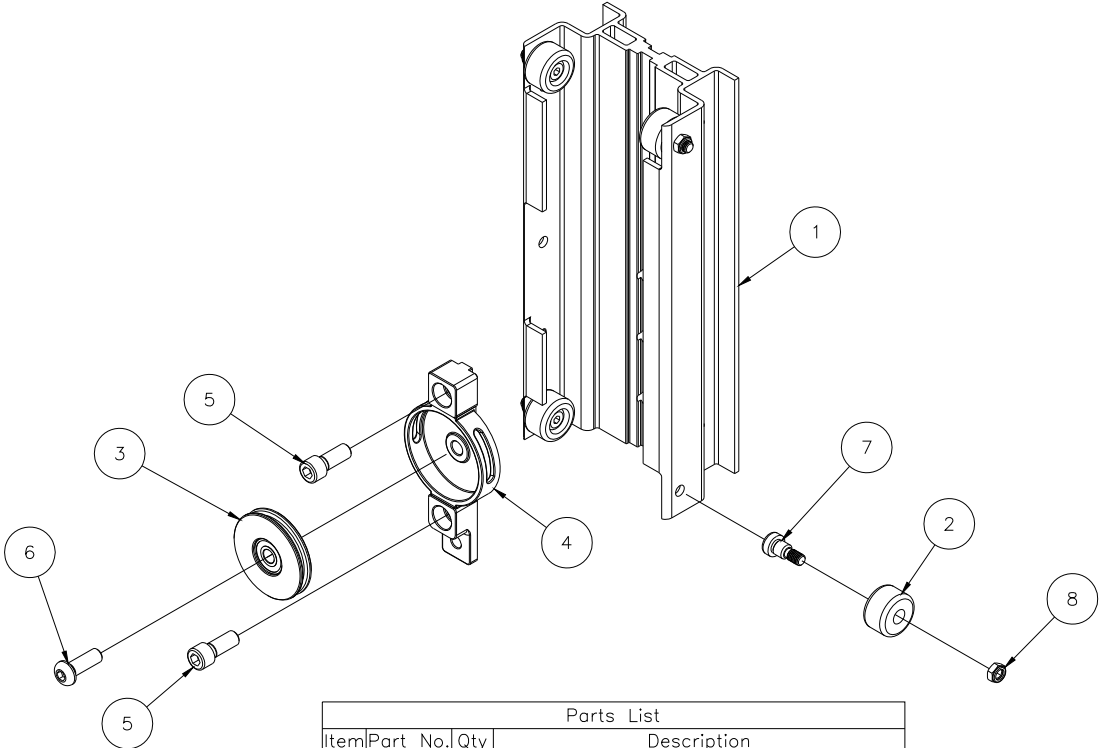

784765 - CARRIAGE ASSEMBLY

Parts List			
Item	Part No.	Qty	Description
1	784766	1	CARRIAGE MACHINED 2400 LIFT
2	784722	4	MAST ROLLER 2400 LIFT
3	784724	1	PULLEY ASSEMBLY 3"
4	784705	1	PULLEY COVER
5	771261	2	SCREW, SHC 1/2-13 X 1-1/4
6	771263	1	SCREW, BHC M12-1.75 X 35
7	771350	4	SCREW, SHOULDER 1/2 X 1/2
8	772350	4	NUT, INSERT JAM 3/8-16
9	772358	2	NUT, INSERT JAM 1/2-13
10	772505	1	NUT, JAM LOCK M12