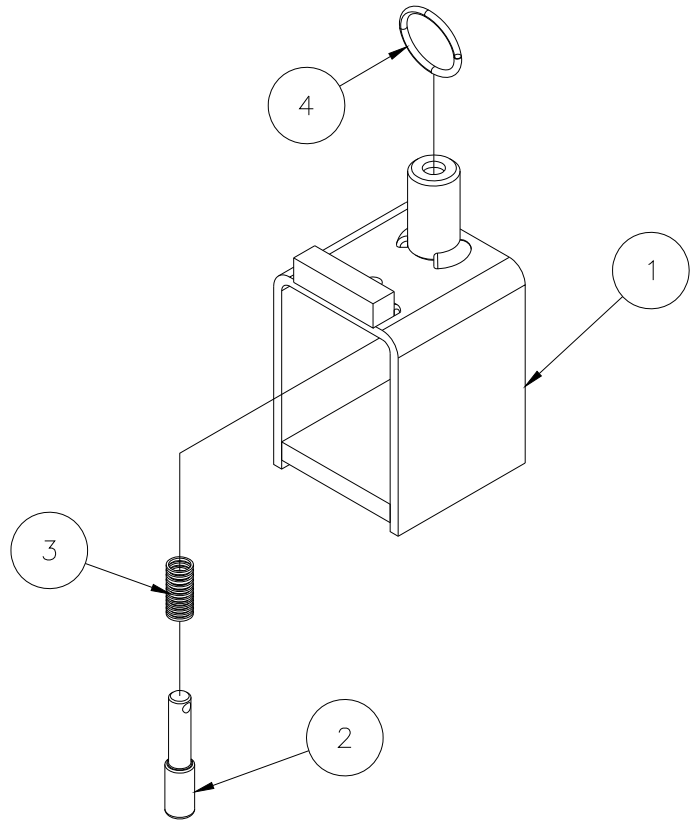

784820 - LEG LOCK ASSEMBLY

4	775110	1	SPLIT RING 1-1/4" NICK. PLTD.
3	776212	1	SPRING, #DWC-042-G-9
2	782510	1	PLUNGER
1	784821	1	LEG LOCK WELDMENT 2400 LIFT
Item	Part No.	Qty	Description
Parts List