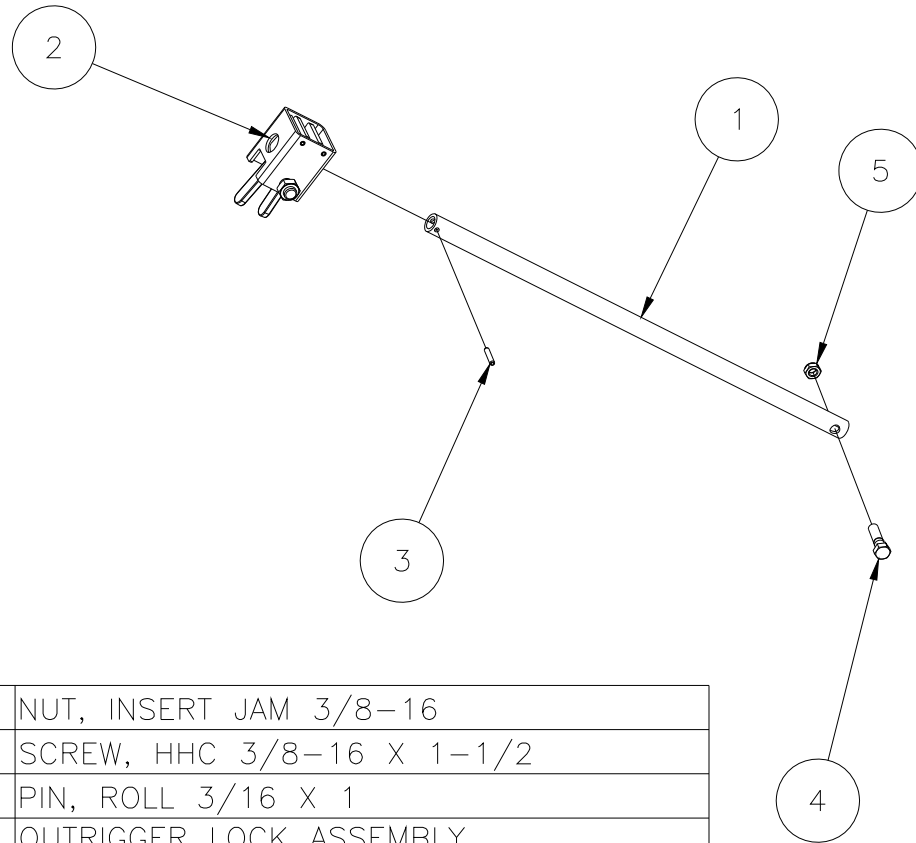

783945 - OUTRIGGER LOCK KIT

5	772350	1	NUT, INSERT JAM 3/8-16
4	771090	1	SCREW, HHC 3/8-16 X 1-1/2
3	774080	1	PIN, ROLL 3/16 X 1
2	783940	1	OUTRIGGER LOCK ASSEMBLY
1	783943	1	OUTRIGGER SUPPORT TUBE
Item	Part No.	Qty	Description
Parts List