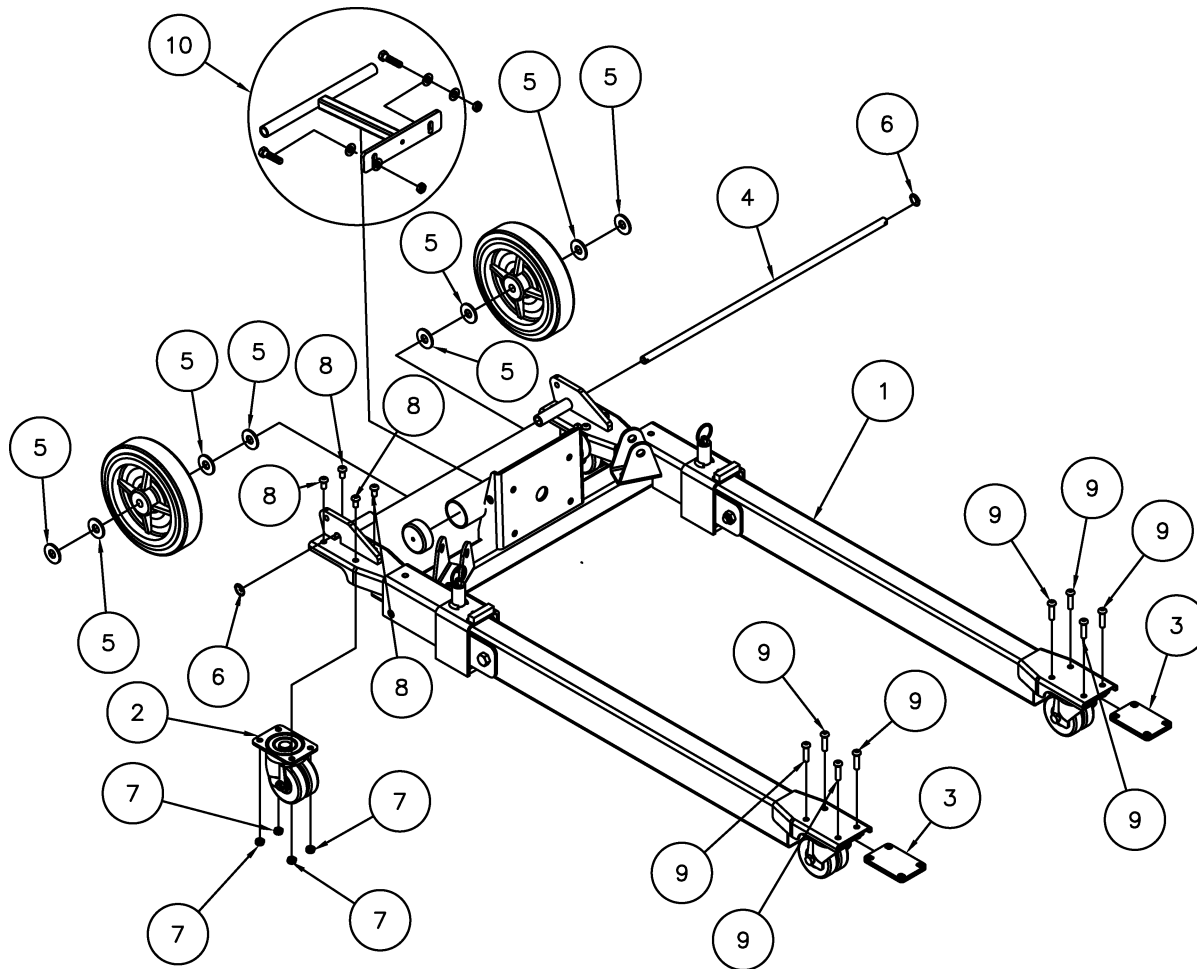

784714 - 2416 BASE ASSEMBLY CONVERSION KIT

10	784906	1	AXLE SUPPORT REINFORCEMENT KIT
9	771239	8	SCREW, BHC 5/16-18 X 7/8
8	771049	8	SCREW, BHC 5/16-18 X 5/8
7	772502	16	NUT, INSERT JAM 5/16-18
6	774053	2	COTIER, CIRCLE Z/P .048 X 3/4
5	773060	4	WASHER, FLAT 1/2 USS
4	784585	1	AXLE, 2412 LIFT
3	783098	2	SPACER, CASTER PLATE
2	779036	2	CASTER, 3" DUAL WHEEL W/BRAKE
1	784800	1	BASE WELDMENT 2412 LIFT
Item	Part No.	Qty	Description
Parts List			

CUSTOMER WILL REUSE EXISTING LEG WELDMENTS, FRONT CASTERS, LEG LOCKS, AND 8" THERMOPLASTIC WHEELS.

IF LIFT SERIAL NUMBER IS #6902 OR HIGHER THE CUSTOMER WILL REUSE THE AXLE SUPPORT REINFORCEMENT KIT.