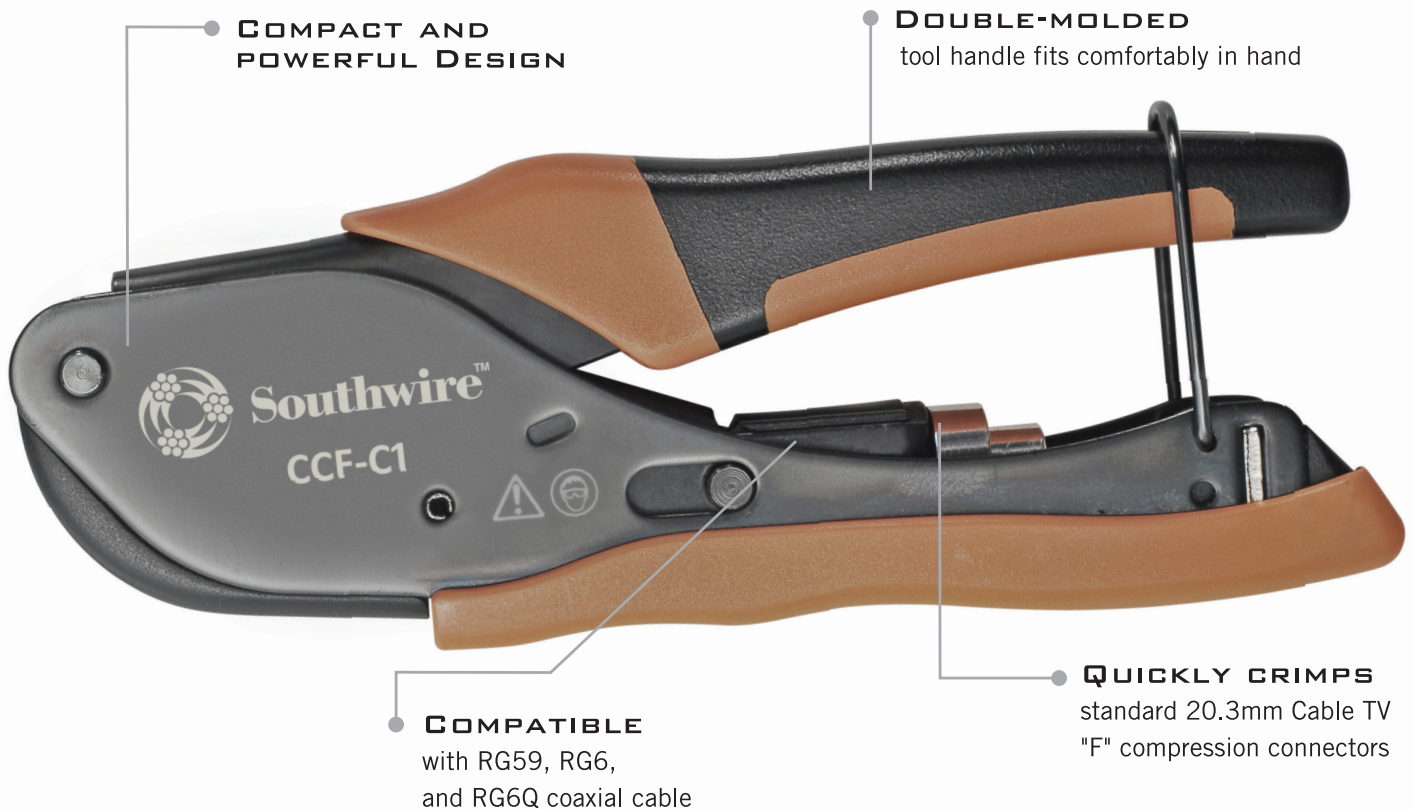

Southwire™

CCF-C1 Compact Compression Coax Crimp Tool - Cable TV "F"

CCF-C1

THIS COMPACT COMPRESSION CRIMP TOOL EASILY CRIMPS THE MOST COMMON COMPRESSION-STYLE CABLE TV "F" CONNECTORS ONTO COAX CABLE.

- **INCLUDES 4 RG6 COMPRESSION CONNECTORS (NOT RECOMMENDED FOR USE WITH RG6Q)**
- **SIMPLE, COMPACT AND POWERFUL**
- **DOUBLE-MOLDED HANDLES FOR DURABILITY AND GRIP**

⚠ WARNING: Never use on live circuits.

Southwire™

TOOLS & EQUIPMENT

[BUILT FOR DURABILITY.
BUILT FOR RELIABILITY.
BUILT FOR WORK.]

1-855-SWT00LS
(855-798-6657)

Scan code to see more
Southwiretools.com