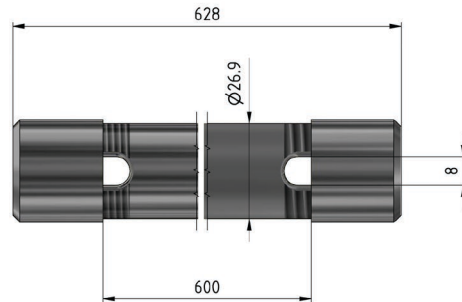

Spreading pipe, type 600

Item number E0114-02

Dimensions

C: 8 mm
Ø: 26.9 mm
A: 628 mm
B: 600 mm

Material and weight

Material: STL HDG
Weight: 1.560 kg

Specification

For cable Ø: 7.5 mm