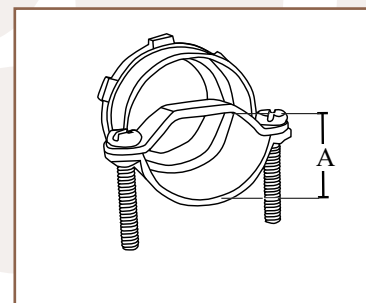

Southwire™

TAKE ALL CONNECTORS

MC, AC, NM, ROUND SE

FEATURES

- Indoor dry location use only
- UL listed for MC, AC, NM, and SE round cables
- Reversible steel strap for multiple applications
- Tri-combination screw heads

APPLICATION

- Use to connect MC, AC, NM and round SE into box or enclosure

STANDARD MATERIAL

- Zinc body
- Zinc locknut
- Zinc plated steel screws
- Reversible steel strap

TA50

| PART # | SIZE | INNER QTY. | MASTER QTY. | WEIGHT/ CASE (LBS.) | CABLE DIAMETER A (MIN. – MAX.) |
|--------|--------|------------|-------------|---------------------|--------------------------------|
| TA50 | 1/2" | 25 | 250 | 18 | .68" – .85" |
| TA75 | 3/4" | 20 | 200 | 20 | .94" – 1.08" |
| TA100 | 1" | 10 | 100 | 14 | 1.15" – 1.25" |
| TA125 | 1-1/4" | 10 | 100 | 21 | 1.34" – 1.45" |
| TA150 | 1-1/2" | 5 | 50 | 14 | 1.70" – 1.845" |
| TA200 | 2" | 5 | 50 | 19 | 2.07" – 2.18" |