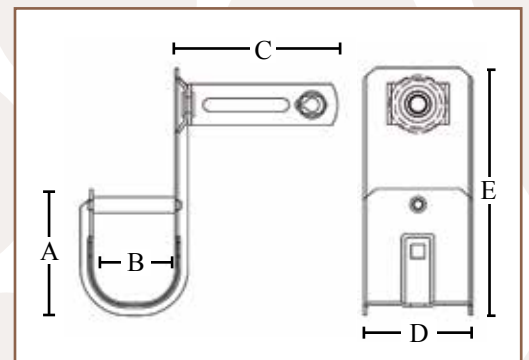

Southwire™

CABLE SUPPORT SYSTEMS

FLOOR SUPPORT J-HOOK

APPLICATION

J-Hooks provide support for data cables: fiber optic, inner duct and low voltage. Pipe anchor clamp feature allows the J-Hook to easily attach to floor supports.

FEATURES

J-Hooks are designed with round edges to provide proper bend radius
1-5/16" diameter J-Hook

MATERIAL/FINISH

Steel/Galvanized

CERTIFICATIONS

UL Standard: UL 2239

CAT21CD1BTZ

PART #	A	B	C	D	E	BOX QTY.
CAT21CD1BTZ	1.79"	1.24"	2.26"	1.64"	3.62"	50