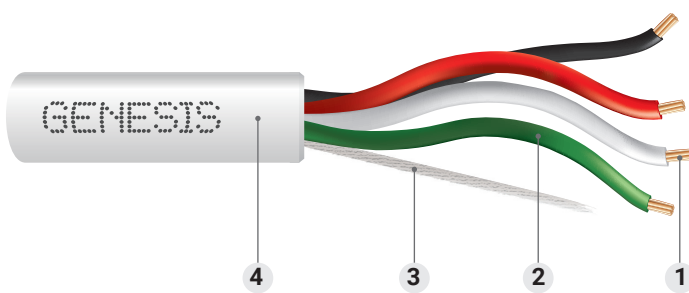

Multiconductor Unshielded Cable Riser

-GENESIS-

Genesis Unshielded Multiconductor Cables offer a versatile solution for various signal and limited-power transmission applications.

Construction

- 1. Conductor:** Bare Copper conductors for excellent conductivity and low voltage drop
- 2. Insulation:** Polypropylene
- 3. Rip Cord:** Durable rip cord for efficient jacket stripping and removal
- 4. Jacket:** PVC
Countdown® Length Markings for easy tracking of usage and remaining cable

Applications

Installed in a metal raceway that complies with 300.22(B)
Supported by solid bottom metal cable trays with solid metal covers
In risers
Within buildings in other than air-handling spaces and risers
Exposed to sunlight

Specifications

UL 1666 – Riser Rated
CSA C22.2 No. 2556 - FT4 Rated
UL 444 – Communication Cables, Type CMR (22 AWG – 16 AWG)
UL 1424 – Cables for Power-Limited Fire-Alarm Circuits, Type FPLR
UL 13 – Power-Limited Circuit Cables, Type CL3R
Sunlight Resistant Rated
REACH/RoHS Compliant
Rated for 300 Volts
Rated for -20°C to 75°C