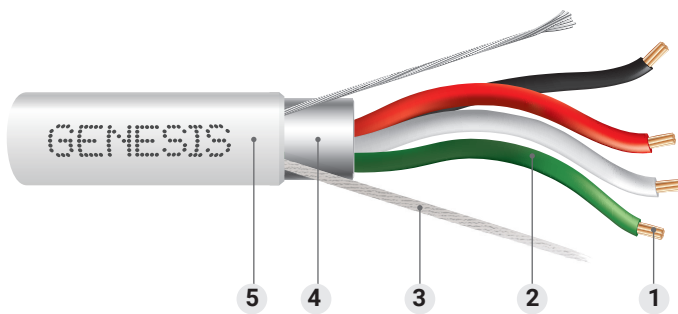

Multiconductor Shielded Cable Plenum

-GENESIS-

Genesis Shielded Multiconductor Cables offer a versatile solution for various applications. These shielded cables minimize electrical noise and interference to protect sensitive signals.

Construction

- 1. Conductor:** Bare Copper conductors for excellent conductivity and low voltage drop
- 2. Insulation:** Low-Smoke PVC
- 3. Rip Cord:** Durable rip cord for efficient jacket stripping and removal
- 4. Shield:** Foil shield over all conductors
- 5. Jacket:** PVC
Countdown® Length Markings for easy tracking of usage and remaining cable

REACH/RoHS Compliant

Rated for 300 Volts

Rated for -20°C to 75°C

Conductor Color Codes: Multiconductor Cable

Conductor Number	Color
1	Black
2	Red
3	White
4	Green
5	Brown
6	Blue
7	Orange
8	Yellow
9	Purple
10	Gray
11	Pink
12	Tan